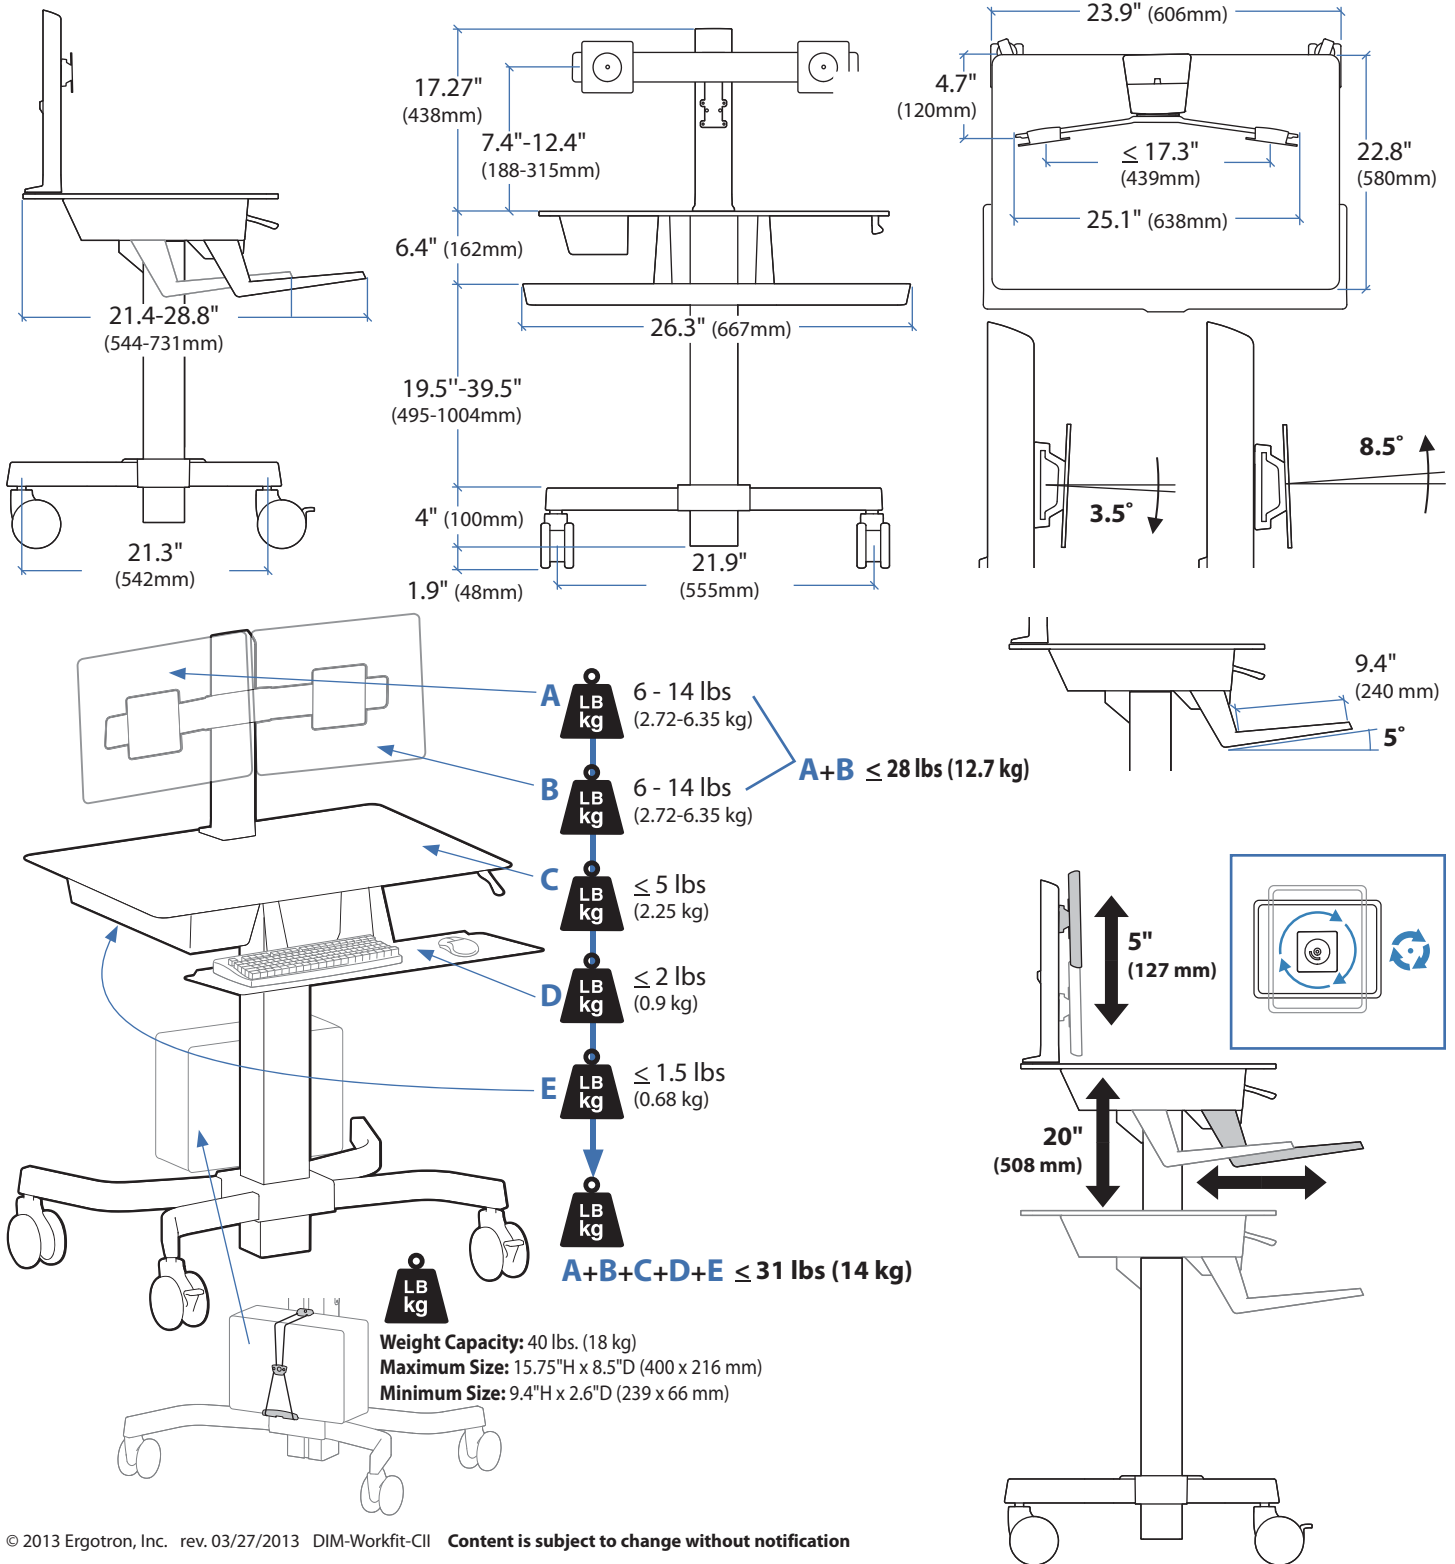

WorkFit-C Dual

© 2013 Ergotron, Inc. rev. 03/27/2013 DIM-Workfit-CII Content is subject to change without notification

Americas Sales and Corporate Headquarters

St. Paul, MN USA
 (800) 888-8458
 +1-651-681-7600
 www.ergotron.com
 sales@ergotron.com