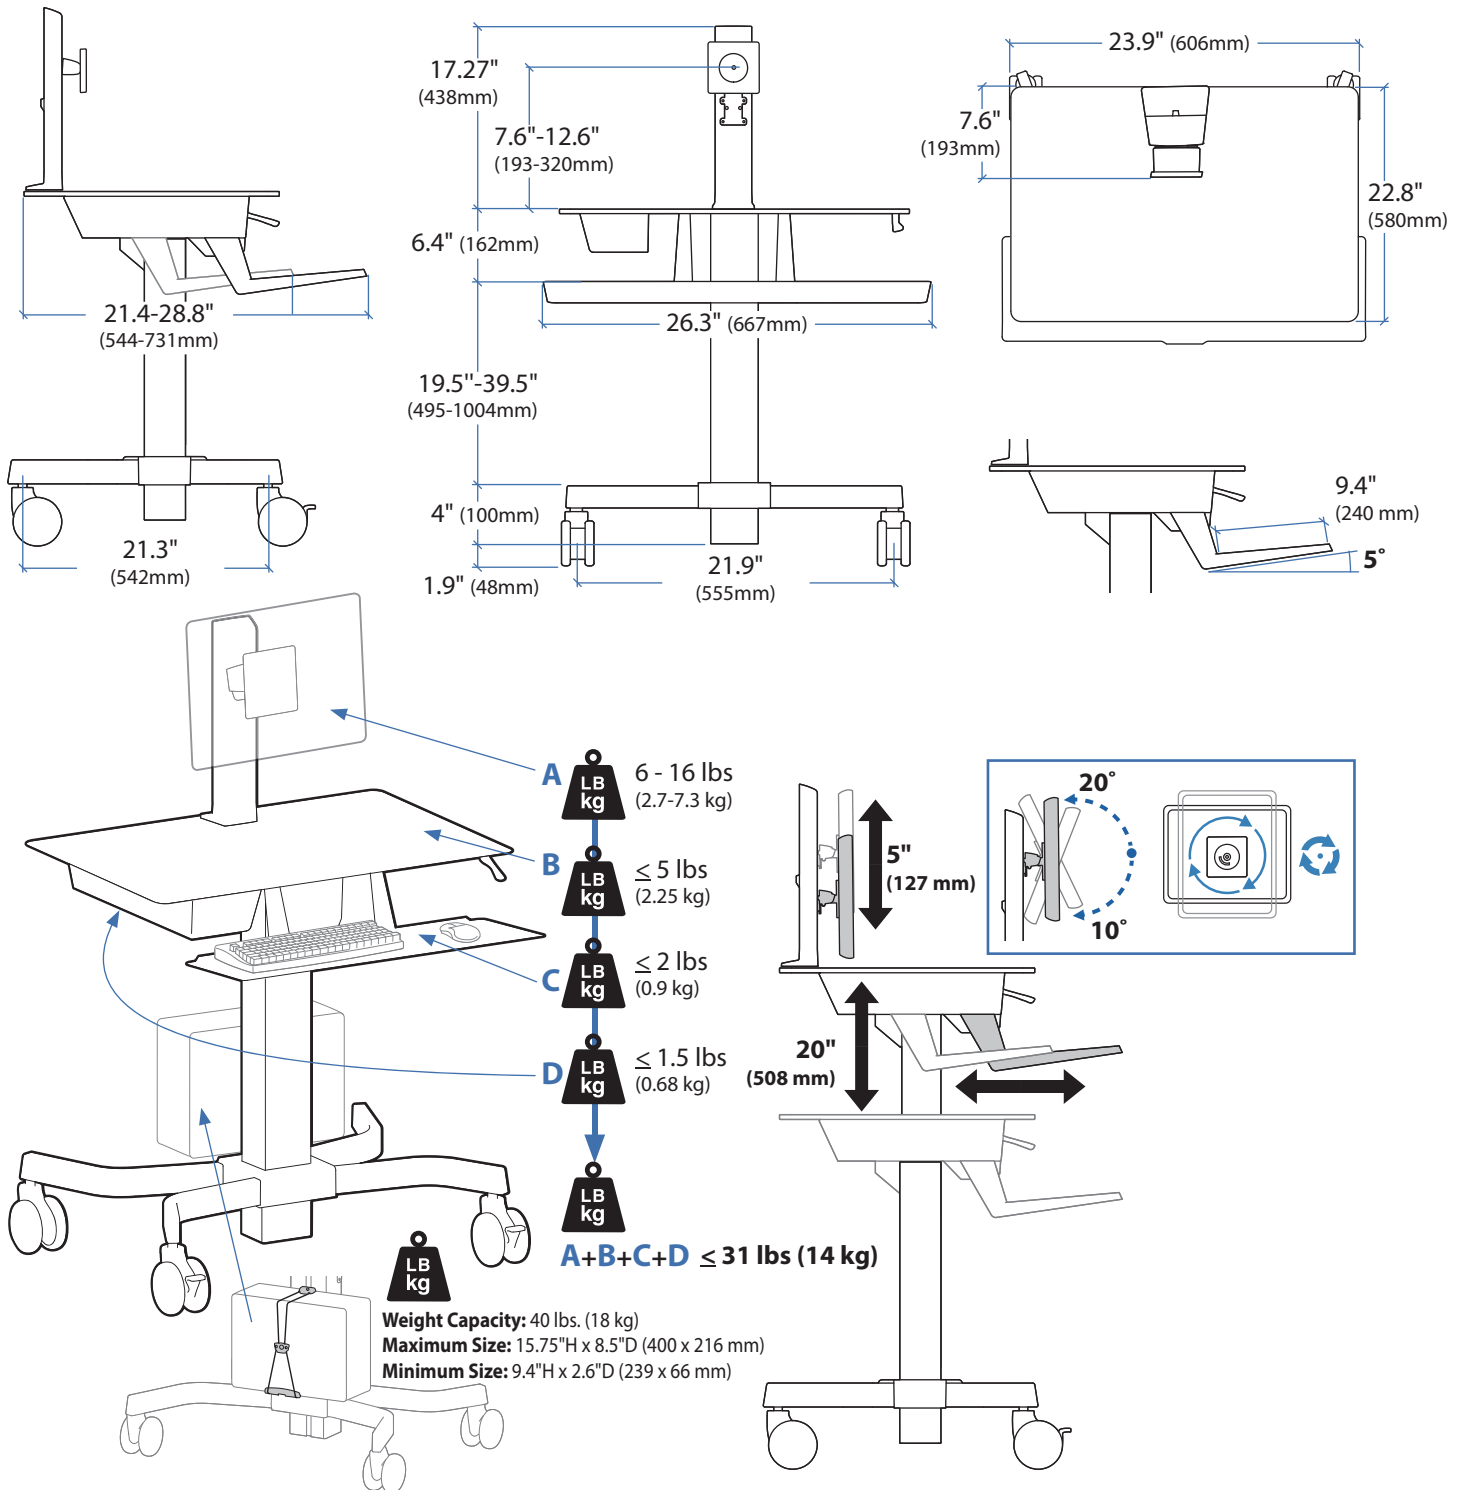

WorkFit-C, Single LCD Mount, LD

© 2013 Ergotron, Inc. rev. 03/27/2013 DIM-Workfit-CII Content is subject to change without notification

Americas Sales and Corporate Headquarters

St. Paul, MN USA
 (800) 888-8458
 +1-651-681-7600
 www.ergotron.com
 sales@ergotron.com