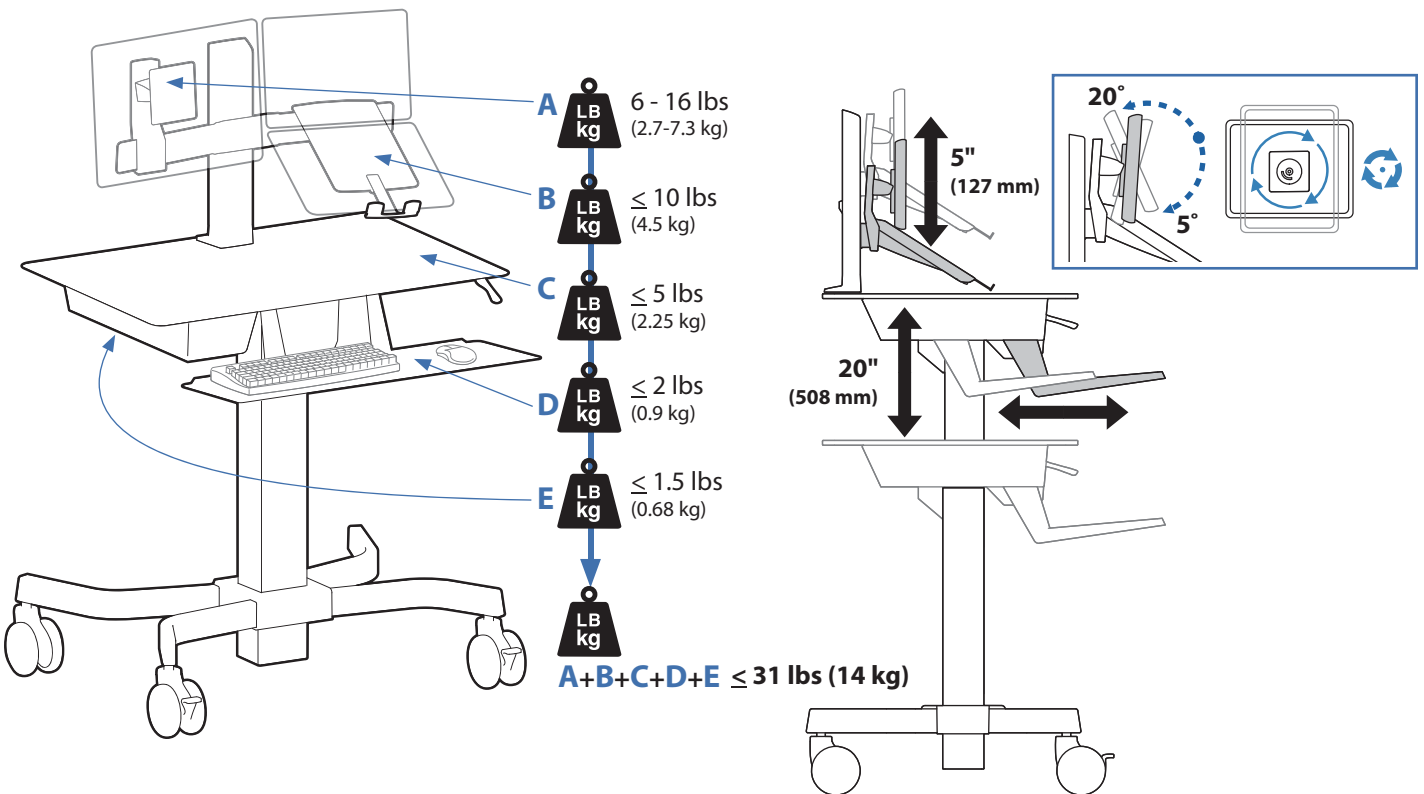

WorkFit-C LCD & Laptop