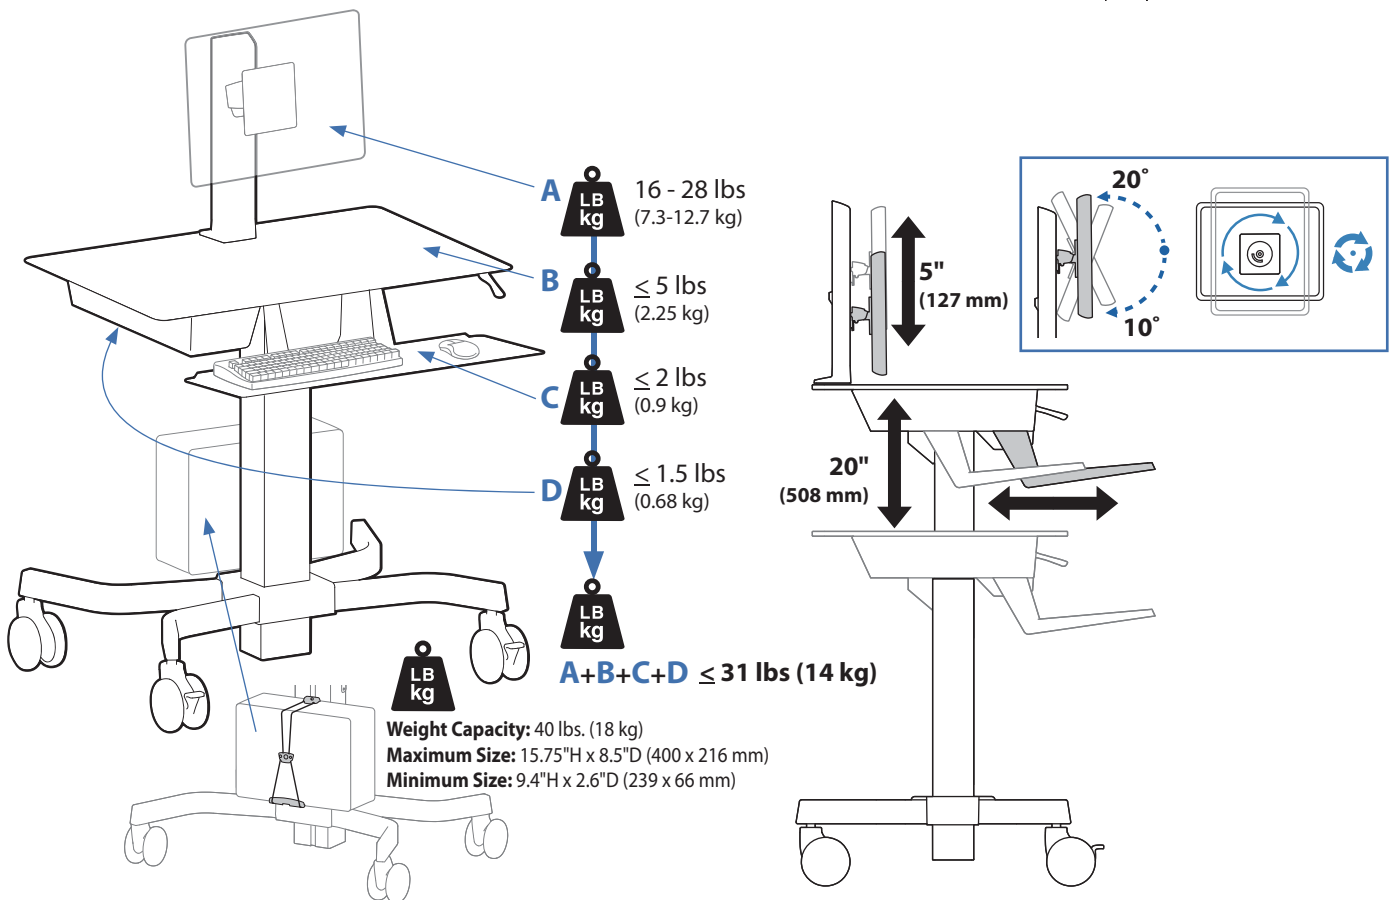

WorkFit-C, Single LCD Mount, HD

© 2013 Ergotron, Inc. rev. 03/27/2013 DIM-Workfit-CII Content is subject to change without notification

Americas Sales and Corporate Headquarters

St. Paul, MN USA
 (800) 888-8458
 +1-651-681-7600
www.ergotron.com
sales@ergotron.com