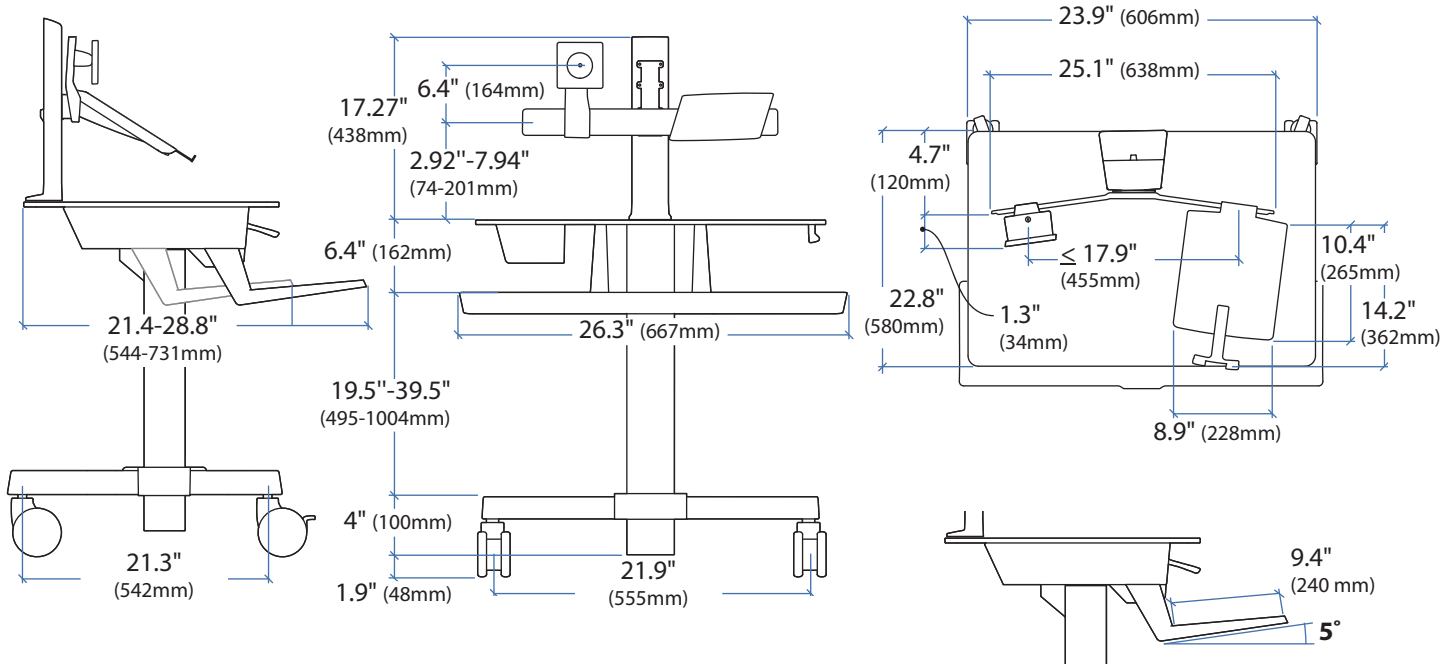

WorkFit-C LCD & Laptop