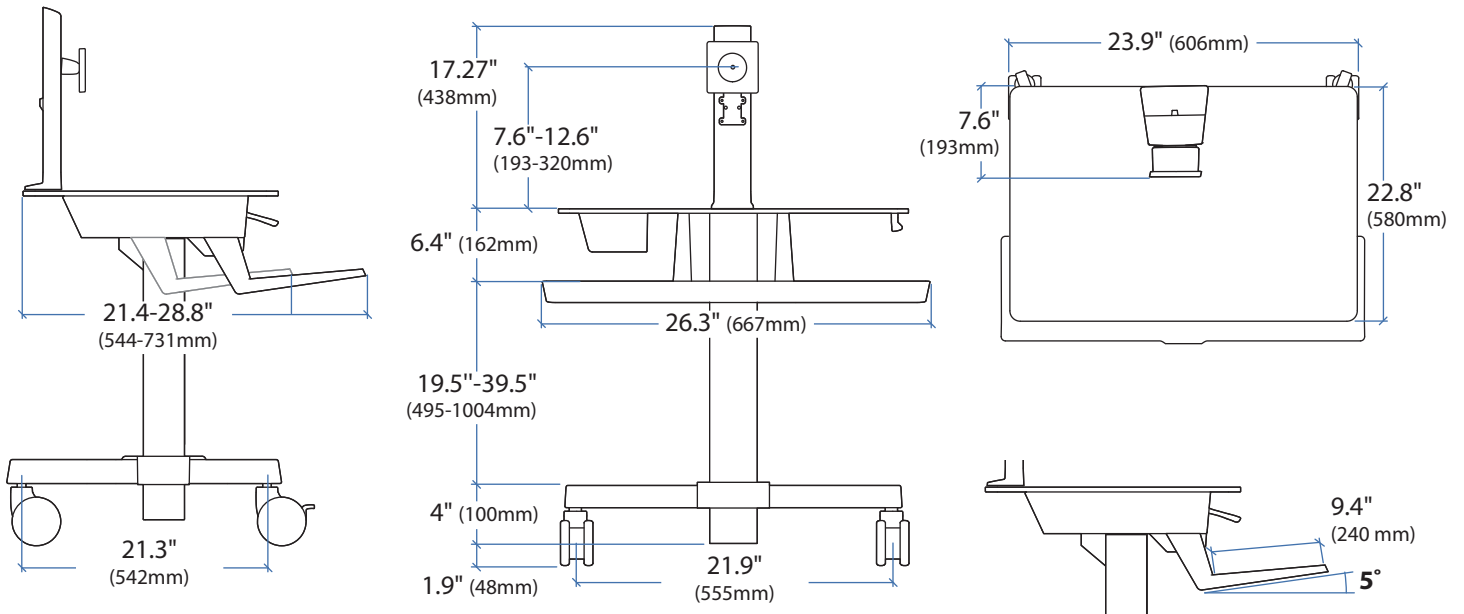

WorkFit-C, Single LCD Mount, HD

© 2013 Ergotron, Inc. rev. 03/27/2013 DIM-Workfit-CII Content is subject to change without notification

Americas Sales and Corporate Headquarters

St. Paul, MN USA
 (800) 888-8458
 +1-651-681-7600
www.ergotron.com
sales@ergotron.com