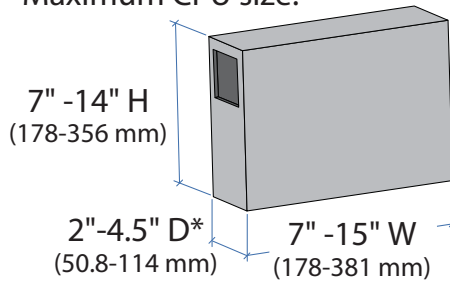

Ergotron® Neo-Flex™

All-In-One SC Lift Stand

Dimensional &
Range of Motion
Illustrations

Weight Capacity:

Weight Capacity
for Display:

6 - 16 lbs
(2.7 - 7.2 kg)

Total Maximum Weight
Capacity for Stand:
(includes display, CPU,
keyboard and mouse)

37 lbs
(16.7 kg)

Front View

Side View

Top View

Minimum - Maximum CPU size:

* Provided rubber spacer must be used to accommodate CPU depths of less than 3" (7.6 cm)

Side View

Side View

Front View

Portrait/Landscape rotation stop screw can be removed for 90° rotation.

Front View

Front View

© 2009 Ergotron, Inc. rev. 09/24/2009 DIM-AIO-SC Content is subject to change without notification

Americas Sales and Corporate Headquarters