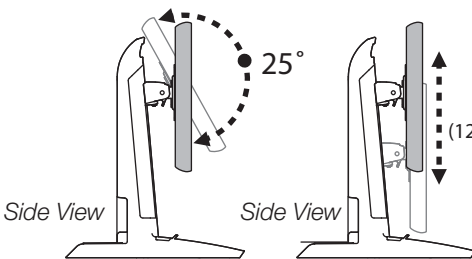

Ergotron® Neo-Flex™

All-In-One SC Lift Stand

Dimensional &
Range of Motion
Illustrations

Weight Capacity:

Weight Capacity
for Display:

6 - 16 lbs
(2.7 - 7.2 kg)

Total Maximum Weight
Capacity for Stand:
(includes display, CPU,
keyboard and mouse)

37 lbs
(16.7 kg)

Front View

Side View

Top View

Minimum - Maximum CPU size:

* Provided rubber spacer must be used to accommodate CPU depths of less than 3" (7.6 cm)

Side View

Side View

Front View

Portrait/Landscape rotation stop screw can be removed for 90° rotation.

Front View

Front View

© 2009 Ergotron, Inc. rev. 09/24/2009 DIM-AIO-SC Content is subject to change without notification

Americas Sales and Corporate Headquarters