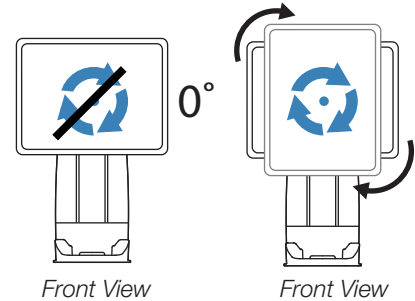

37 lbs
(16.7 kg)

Front View

Side View

Top View

Minimum - Maximum CPU size:

* Provided rubber spacer must be used to accommodate CPU depths of less than 3" (7.6 cm)

Side View

Side View

Front View

Portrait/Landscape rotation stop screw can be removed for 90° rotation.

Front View

Front View

© 2009 Ergotron, Inc. rev. 09/24/2009 DIM-AIO-SC Content is subject to change without notification

Americas Sales and Corporate Headquarters