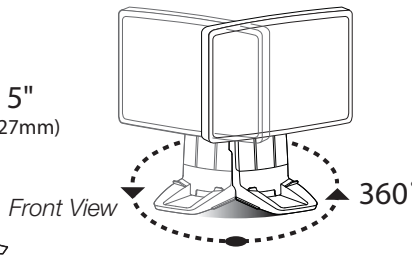

Ergotron® Neo-Flex™

All-In-One SC Lift Stand

Dimensional &
Range of Motion
Illustrations

Weight Capacity:

Weight Capacity
for Display:

6 - 16 lbs
(2.7 - 7.2 kg)

Total Maximum Weight
Capacity for Stand:
(includes display, CPU,
keyboard and mouse)

37 lbs
(16.7 kg)

Front View

Side View

Top View

Minimum - Maximum CPU size:

* Provided rubber spacer must be used to accommodate CPU depths of less than 3" (7.6 cm)

Side View

Side View

Front View

Portrait/Landscape rotation stop screw can be removed for 90° rotation.

Front View

Front View

© 2009 Ergotron, Inc. rev. 09/24/2009 DIM-AIO-SC Content is subject to change without notification

Americas Sales and Corporate Headquarters