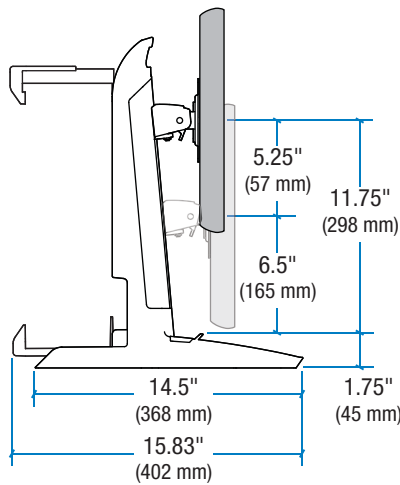

Ergotron® Neo-Flex™

All-In-One SC Lift Stand

Dimensional &
Range of Motion
Illustrations

Weight Capacity:

Weight Capacity
for Display:

6 - 16 lbs
(2.7 - 7.2 kg)

Total Maximum Weight
Capacity for Stand:
(includes display, CPU,
keyboard and mouse)

37 lbs
(16.7 kg)

Front View

Side View

Top View

Minimum - Maximum CPU size:

* Provided rubber spacer must be used to accommodate CPU depths of less than 3" (7.6 cm)

Side View

Side View

Front View

Portrait/Landscape rotation stop screw can be removed for 90° rotation.

Front View

Front View

© 2009 Ergotron, Inc. rev. 09/24/2009 DIM-AIO-SC Content is subject to change without notification

Americas Sales and Corporate Headquarters