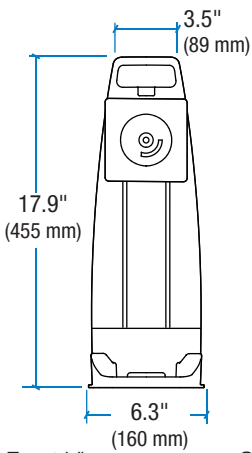

Ergotron® Neo-Flex™

All-In-One SC Lift Stand

Dimensional &
Range of Motion
Illustrations

Weight Capacity:

Weight Capacity
for Display:

6 - 16 lbs
(2.7 - 7.2 kg)

Total Maximum Weight
Capacity for Stand:
(includes display, CPU,
keyboard and mouse)

37 lbs
(16.7 kg)

Front View

Side View

Top View

Minimum - Maximum CPU size:

* Provided rubber spacer must be used to accommodate CPU depths of less than 3" (7.6 cm)

Side View

Side View

Front View

Portrait/Landscape rotation stop screw can be removed for 90° rotation.

Front View

Front View

© 2009 Ergotron, Inc. rev. 09/24/2009 DIM-AIO-SC Content is subject to change without notification

Americas Sales and Corporate Headquarters