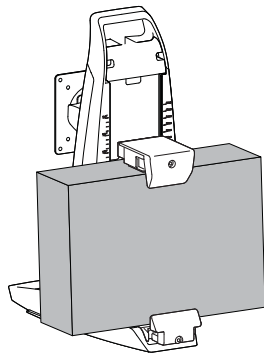

Ergotron® Neo-Flex™

All-In-One SC Lift Stand

Dimensional &
Range of Motion
Illustrations

Weight Capacity:

Weight Capacity
for Display:

6 - 16 lbs
(2.7 - 7.2 kg)

Total Maximum Weight
Capacity for Stand:
(includes display, CPU,
keyboard and mouse)

37 lbs
(16.7 kg)

Front View

Side View

Top View

Minimum - Maximum CPU size:

* Provided rubber spacer must be used to accommodate CPU depths of less than 3" (7.6 cm)

Side View

Side View

Front View

Portrait/Landscape rotation stop screw can be removed for 90° rotation.

Front View

Front View

© 2009 Ergotron, Inc. rev. 09/24/2009 DIM-AIO-SC Content is subject to change without notification

Americas Sales and Corporate Headquarters