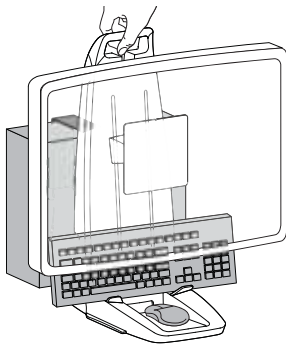

Ergotron® Neo-Flex™

All-In-One SC Lift Stand

Dimensional &
Range of Motion
Illustrations

Weight Capacity:

Weight Capacity
for Display:

6 - 16 lbs
(2.7 - 7.2 kg)

Total Maximum Weight
Capacity for Stand:
(includes display, CPU,
keyboard and mouse)

37 lbs
(16.7 kg)

Front View

Side View

Top View

Minimum - Maximum CPU size:

* Provided rubber spacer must be used to accommodate CPU depths of less than 3" (7.6 cm)

Side View

Side View

Front View

Portrait/Landscape rotation stop screw can be removed for 90° rotation.

Front View

Front View

© 2009 Ergotron, Inc. rev. 09/24/2009 DIM-AIO-SC Content is subject to change without notification

Americas Sales and Corporate Headquarters