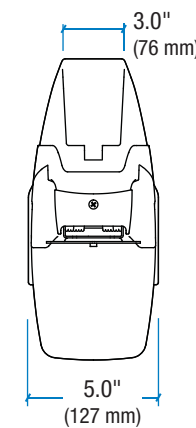

Ergotron® Neo-Flex™

All-In-One SC Lift Stand

Dimensional &
Range of Motion
Illustrations

Weight Capacity:

Weight Capacity
for Display:

6 - 16 lbs
(2.7 - 7.2 kg)

Total Maximum Weight
Capacity for Stand:
(includes display, CPU,
keyboard and mouse)

37 lbs
(16.7 kg)

Front View

Side View

Top View

Minimum - Maximum CPU size:

* Provided rubber spacer must be used to accommodate CPU depths of less than 3" (7.6 cm)

Side View

Side View