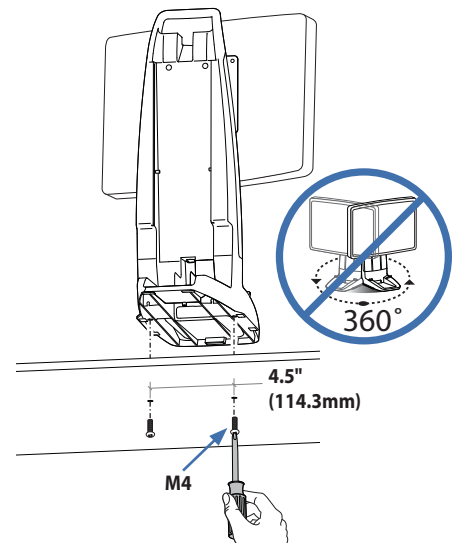

Ergotron® Neo-Flex™

All-In-One SC Lift Stand

Dimensional &
Range of Motion
Illustrations

Weight Capacity:

Weight Capacity
for Display:

6 - 16 lbs
(2.7 - 7.2 kg)

Total Maximum Weight
Capacity for Stand:
(includes display, CPU,
keyboard and mouse)

37 lbs
(16.7 kg)

Front View

Side View

Top View

Minimum - Maximum CPU size:

* Provided rubber spacer must be used to accommodate CPU depths of less than 3" (7.6 cm)

Side View

Side View

Front View

Portrait/Landscape rotation stop screw can be removed for 90° rotation.

Front View

Front View

© 2009 Ergotron, Inc. rev. 09/24/2009 DIM-AIO-SC Content is subject to change without notification

Americas Sales and Corporate Headquarters