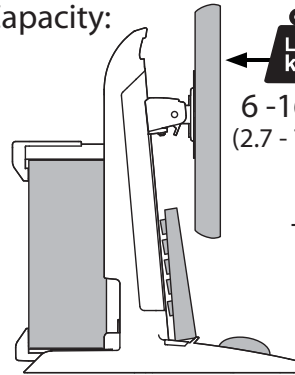

Ergotron® Neo-Flex™

All-In-One SC Lift Stand

Dimensional &
Range of Motion
Illustrations

Weight Capacity:

Weight Capacity
for Display:

6 - 16 lbs
(2.7 - 7.2 kg)

Total Maximum Weight
Capacity for Stand:
(includes display, CPU,
keyboard and mouse)

37 lbs
(16.7 kg)

Front View

Side View

Top View

Minimum - Maximum CPU size:

* Provided rubber spacer must be used to accommodate CPU depths of less than 3" (7.6 cm)

Side View

Side View

Front View

Portrait/Landscape rotation stop screw can be removed for 90° rotation.

Front View

Front View

© 2009 Ergotron, Inc. rev. 09/24/2009 DIM-AIO-SC Content is subject to change without notification

Americas Sales and Corporate Headquarters