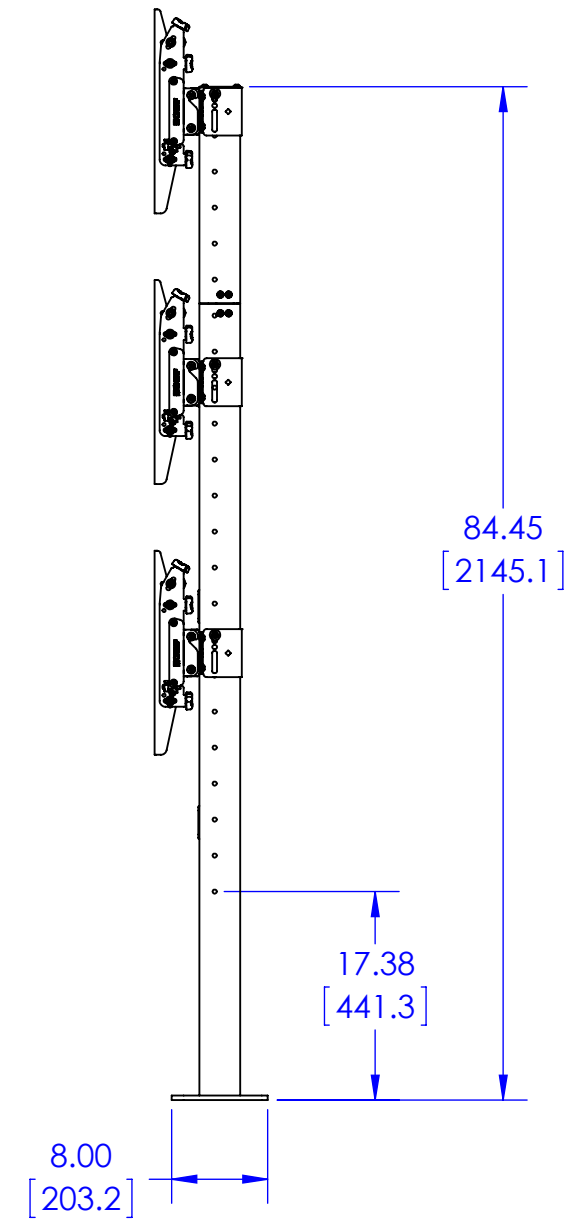

MAX WEIGHT:  
125 LBS PER DISPLAY  
375 LBS TOTAL CAPACITY

THE INFORMATION AND DESIGNS CONTAINED IN THIS DRAWING ARE CONFIDENTIAL AND THE PROPRIETARY PROPERTY OF MILESTONE AV TECHNOLOGIES NEITHER THIS DESIGN NOR ANY INFORMATION CONTAINED IN THIS DRAWING MAY BE REPRODUCED OR DISCLOSED TO OTHERS WITHOUT THE EXPRESS WRITTEN CONSENT OF MILESTONE AV TECHNOLOGIES.

CAD GENERATED DRAWING, DO NOT MANUALLY UPDATE.			6436 CITY WEST PKWY EDEN PRAIRIE MN, 55344 PHONE: 866-977-3901 FAX: 877-894-6918
DRAWN BY	PLL	10/22/2014	
ENG APPROVAL			DESCRIPTION
MFG APPROVAL			LBM1X3U
QA APPROVAL			MODEL NO.
SHEET 1 OF 2			LBM1X3U
SCALE	1:24	SIZE	DWG. NO.
		B	TECH-000649
			REV.
			00

CAD GENERATED DRAWING, DO NOT MANUALLY UPDATE.			6436 CITY WEST PKWY EDEN PRAIRIE MN, 55344 PHONE: 866-977-3901 FAX: 877-894-6918
DRAWN BY	PLL	10/22/2014	
ENG APPROVAL			DESCRIPTION
MFG APPROVAL			LBM1X3U
QA APPROVAL			MODEL NO.
SHEET 2 OF 2			LBM1X3U
SCALE	1:24	SIZE	DWG. NO.
		B	TECH-000649
			REV.
			00