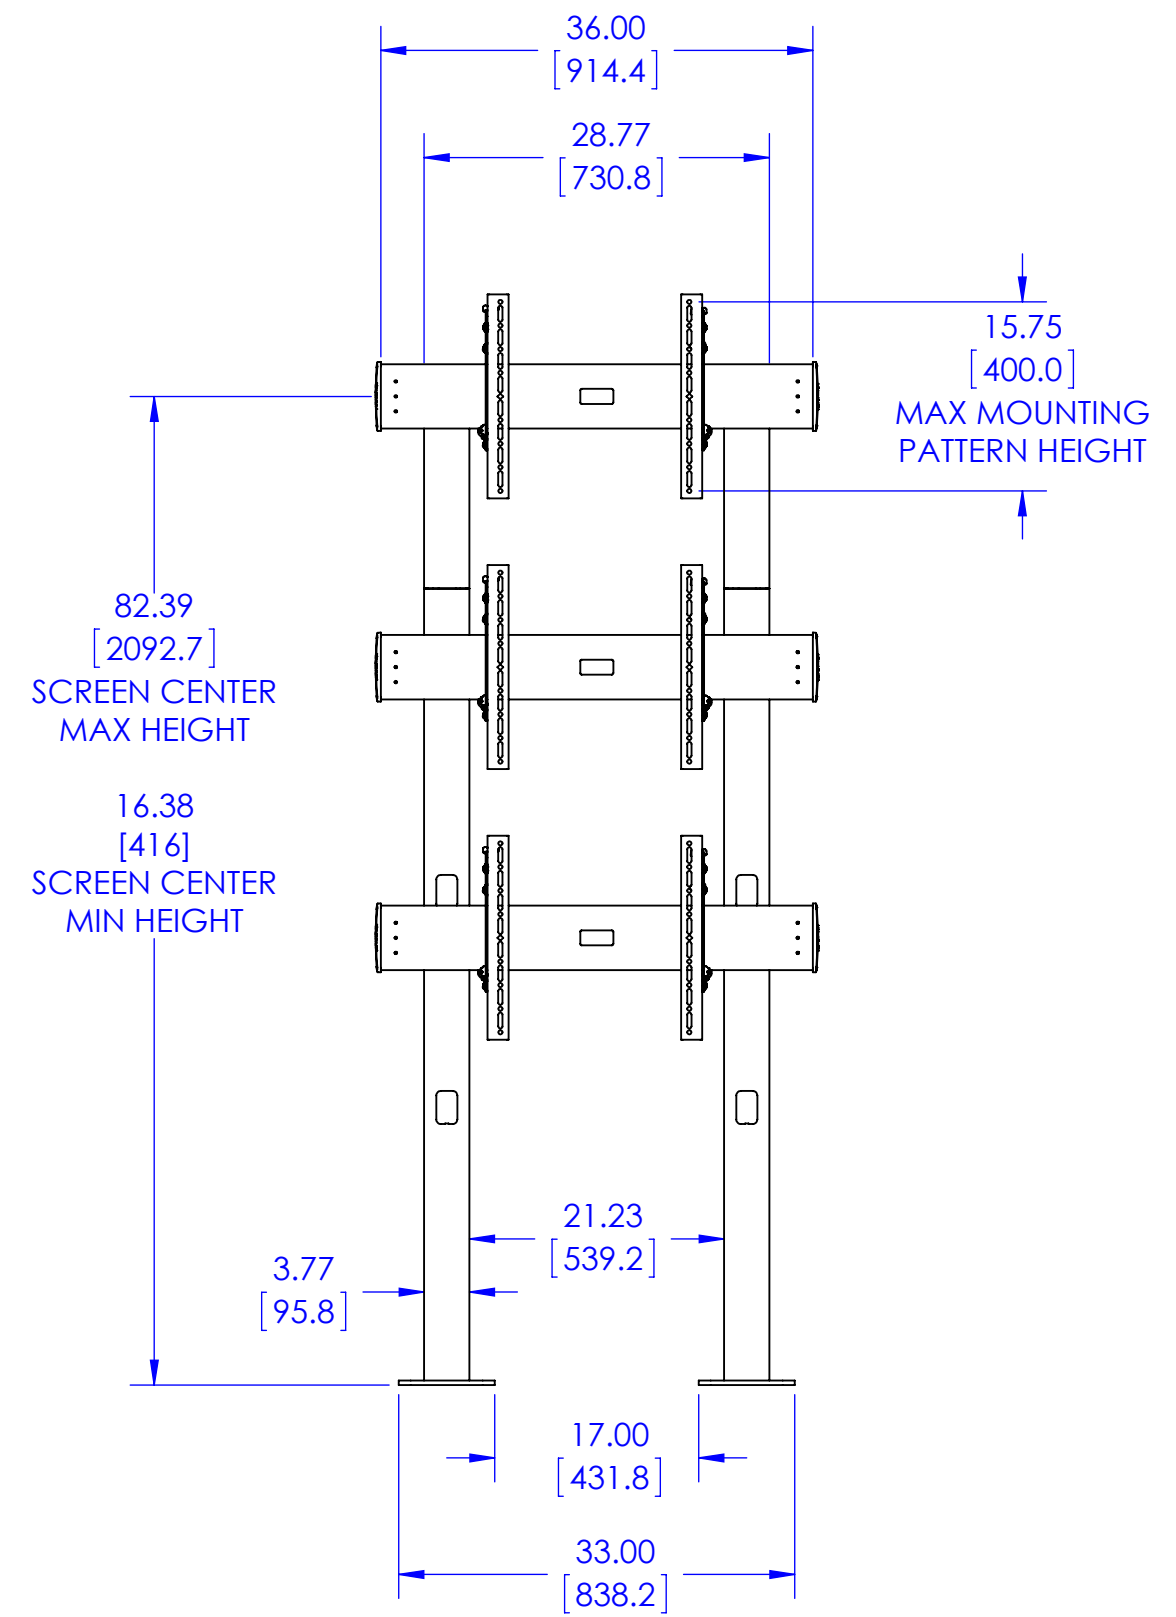

MAX WEIGHT:  
125 LBS PER DISPLAY  
375 LBS TOTAL CAPACITY

THE INFORMATION AND DESIGNS CONTAINED IN THIS DRAWING ARE CONFIDENTIAL AND THE PROPRIETARY PROPERTY OF MILESTONE AV TECHNOLOGIES NEITHER THIS DESIGN NOR ANY INFORMATION CONTAINED IN THIS DRAWING MAY BE REPRODUCED OR DISCLOSED TO OTHERS WITHOUT THE EXPRESS WRITTEN CONSENT OF MILESTONE AV TECHNOLOGIES.

CAD GENERATED DRAWING, DO NOT MANUALLY UPDATE.			6436 CITY WEST PKWY EDEN PRAIRIE MN, 55344 PHONE: 866-977-3901 FAX: 877-894-6918
DRAWN BY	PLL	10/22/2014	
ENG APPROVAL			DESCRIPTION
MFG APPROVAL			LBM1X3U
QA APPROVAL			MODEL NO.
SHEET 1 OF 2			LBM1X3U
SCALE	1:24	SIZE	DWG. NO.
		B	TECH-000649
			REV.
			00

# BOTTOM VIEW FOR BOLT DOWN INSTALATION

**THE INFORMATION AND DESIGNS CONTAINED IN THIS DRAWING ARE CONFIDENTIAL AND THE PROPRIETARY PROPERTY OF MILESTONE AV TECHNOLOGIES NEITHER THIS DESIGN NOR ANY INFORMATION CONTAINED IN THIS DRAWING MAY BE REPRODUCED OR DISCLOSED TO OTHERS WITHOUT THE EXPRESS WRITTEN CONSENT OF MILESTONE AV TECHNOLOGIES.**

CAD GENERATED DRAWING, DO NOT MANUALLY UPDATE.			6436 CITY WEST PKWY EDEN PRAIRIE MN, 55344 PHONE: 866-977-3901 FAX: 877-894-6918
DRAWN BY	PLL	10/22/2014	
ENG APPROVAL			DESCRIPTION
MFG APPROVAL			LBM1X3U
QA APPROVAL			MODEL NO.
SHEET 2 OF 2			LBM1X3U
SCALE	1:24	SIZE	DWG. NO.
		B	TECH-000649
			REV.
			00