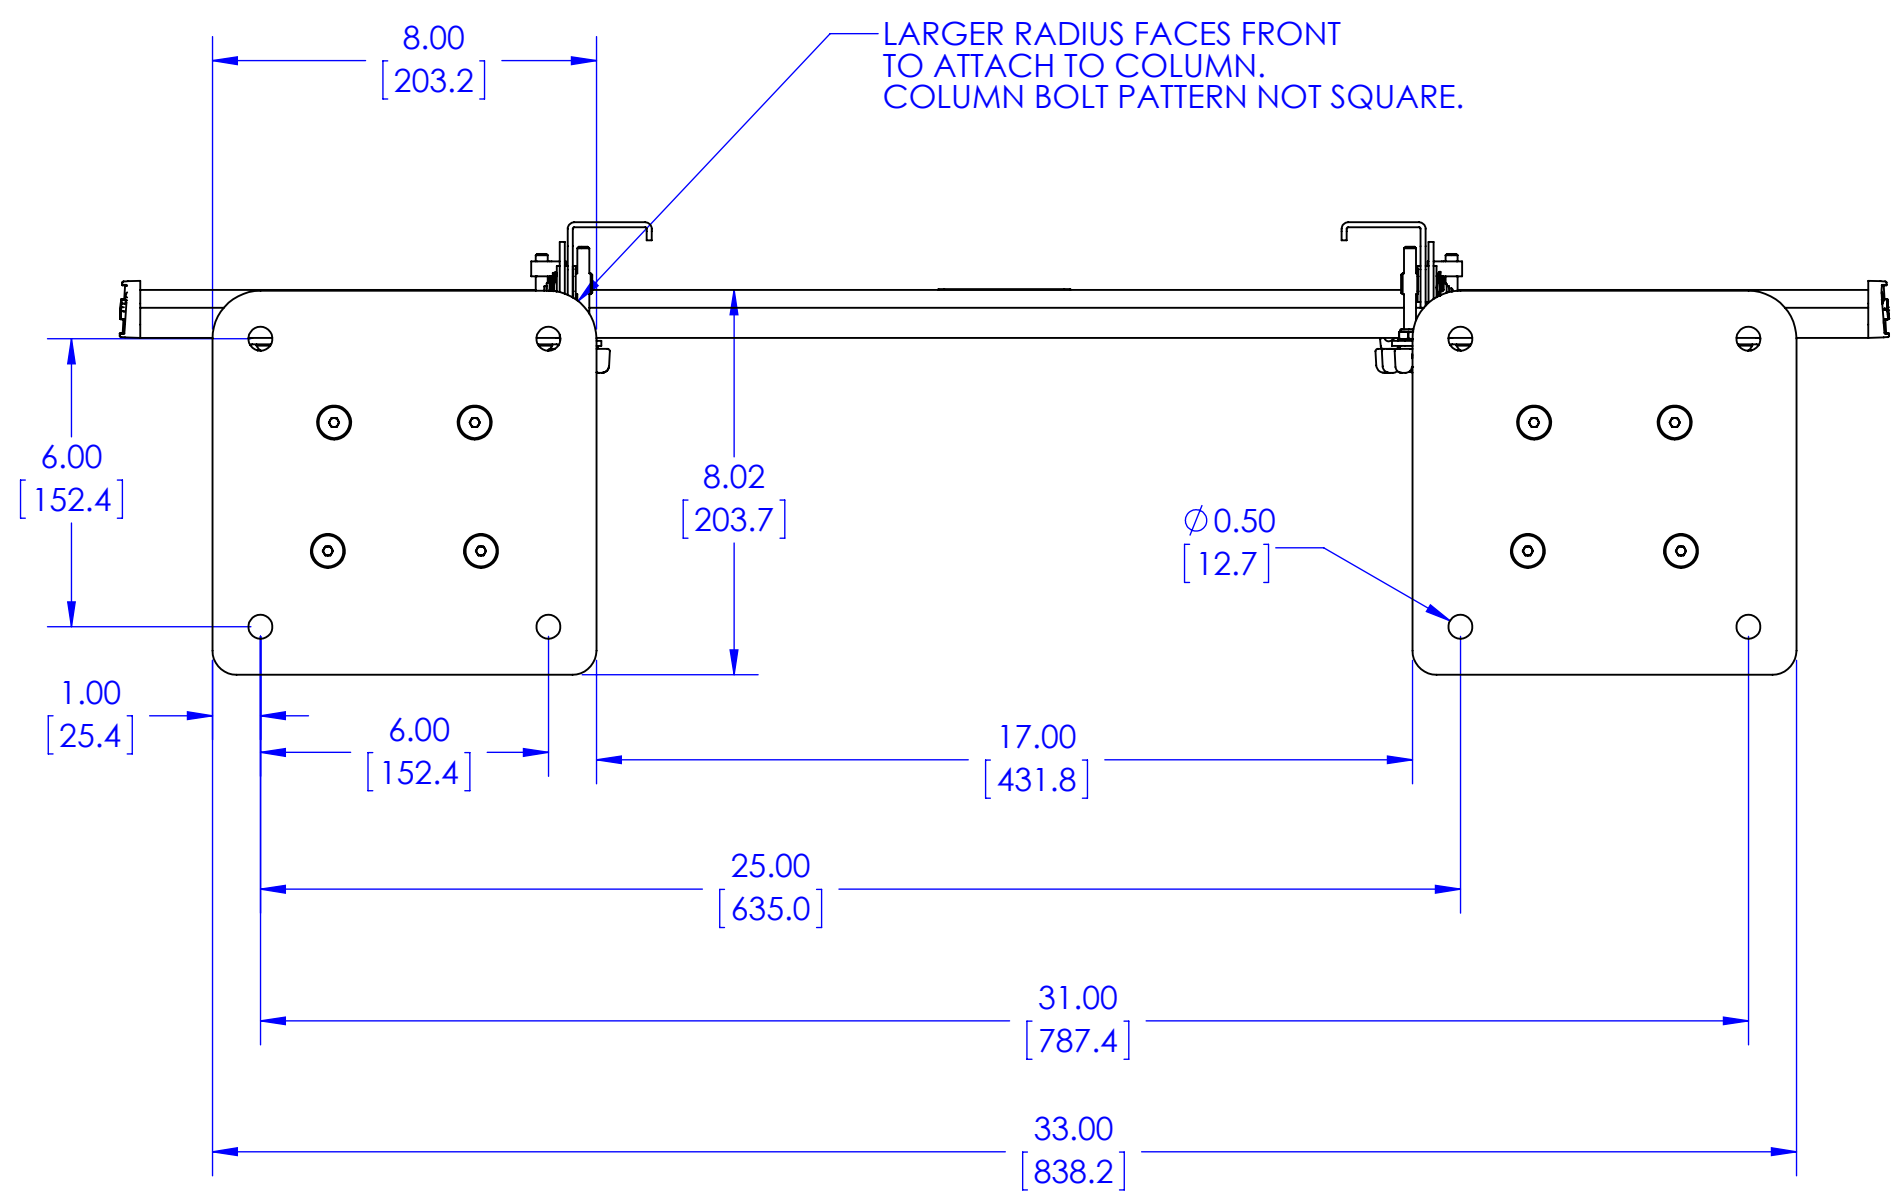

BOTTOM VIEW FOR BOLT DOWN INSTALATION

THE INFORMATION AND DESIGNS CONTAINED IN THIS DRAWING ARE CONFIDENTIAL AND THE PROPRIETARY PROPERTY OF MILESTONE AV TECHNOLOGIES NEITHER THIS DESIGN NOR ANY INFORMATION CONTAINED IN THIS DRAWING MAY BE REPRODUCED OR DISCLOSED TO OTHERS WITHOUT THE EXPRESS WRITTEN CONSENT OF MILESTONE AV TECHNOLOGIES.

CAD GENERATED DRAWING, DO NOT MANUALLY UPDATE.			6436 CITY WEST PKWY EDEN PRAIRIE MN, 55344 PHONE: 866-977-3901 FAX: 877-894-6918
DRAWN BY	PLL	10/22/2014	
ENG APPROVAL			DESCRIPTION
MFG APPROVAL			LBM1X3U
QA APPROVAL			MODEL NO.
SHEET 2 OF 2			LBM1X3U
SCALE	1:24	SIZE	DWG. NO.
		B	TECH-000649
			REV.
			00