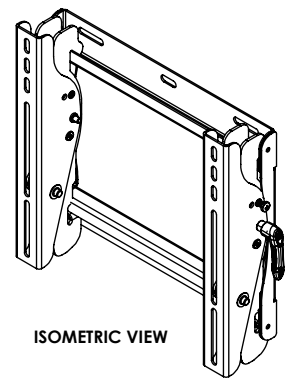

Display size: 13"-37"

Max load: 125lb (56kg)

FEATURES

- Universal mount fits displays with mounting hole patterns up to 245 x 241mm (9.65"W x 9.48"H), including VESA® 100, 200 x 100 and 200 x 200mm
- Open wall plate architecture allows for total wall access, increasing electrical access and cable management options
- Adjustable up to 15° of forward tilt and -5° backward tilt for optimal viewing angle
- Universal tilt bracket allows for tilt adjustment without the use of tools
- Easy-grip lever locks the display position into place
- Optional IncreLok™ feature offers fixed tilt angles of -5°, 0°, 5°, 10°, 15°
- Universal display adapters easily hook onto wall plate for fast installation
- Mounts to wood stud, concrete, cinder block or metal stud (metal stud accessory required)
- Comes with Peerless' Sorted-for-You™ fastener pack with all necessary display attachment hardware
- Integrated security options available
- UL listed

Package Specifications

	PACKAGE SIZE (W x H x D)	PACKAGE SHIP WEIGHT	PACKAGE UPC CODE	PACKAGE CONTENTS	UNITS IN PACKAGE
ST635(P)(-S)	11.5" x 10.06" x 3.5" (292 x 256 x 89mm)	6.6lb (2.99kg)	ST635: 735029236573 ST635-S: 735029236597 ST635P: 735029236580 ST635P-S: 735029236603	Wall plate, universal display adapters, mounting and display attachment hardware	1

Accessories

ACC215: 2-pack Metal Stud Fastener Kit

All dimensions = inch (mm)

WALL PLATE

VERTICAL ADAPTER

ISOMETRIC VIEW

FRONT VIEW

SIDE VIEW

SIDE VIEW 15° TILT

ARCHITECTS SPECIFICATIONS

The Smartmount® Universal Tilt Wall Mount shall be a Peerless-AV model ST635 and shall be located where indicated on the plans. It shall be constructed of heavy gauge cold rolled steel and finished with scratch resistant Black or Silver Fused Epoxy. Assembly and installation shall be done according to instructions provided by the manufacturer.