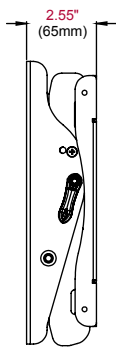

Display size: 13"-37"

Max load: 125lb (56kg)

FEATURES

- Universal mount fits displays with mounting hole patterns up to 245 x 241mm (9.65"W x 9.48"H), including VESA® 100, 200 x 100 and 200 x 200mm
- Open wall plate architecture allows for total wall access, increasing electrical access and cable management options
- Adjustable up to 15° of forward tilt and -5° backward tilt for optimal viewing angle
- Universal tilt bracket allows for tilt adjustment without the use of tools
- Easy-grip lever locks the display position into place
- Optional IncreLok™ feature offers fixed tilt angles of -5°, 0°, 5°, 10°, 15°
- Universal display adapters easily hook onto wall plate for fast installation
- Mounts to wood stud, concrete, cinder block or metal stud (metal stud accessory required)
- Comes with Peerless' Sorted-for-You™ fastener pack with all necessary display attachment hardware
- Integrated security options available
- UL listed

Product Specifications

	DIMENSIONS (W x H x D)	PRODUCT WEIGHT	LOAD CAPACITY	FINISH	AVAILABLE COLORS
ST635(P)(-S)	13.76" x 10.3" x 2.55" (350 x 262 x 65mm)	5.1lb (2.3kg)	125lb (56kg)	Scratch resistant fused epoxy	ST635(P): Black ST635(P)-S: Silver

Package Specifications

	PACKAGE SIZE (W x H x D)	PACKAGE SHIP WEIGHT	PACKAGE UPC CODE	PACKAGE CONTENTS	UNITS IN PACKAGE
ST635(P)(-S)	11.5" x 10.06" x 3.5" (292 x 256 x 89mm)	6.6lb (2.99kg)	ST635: 735029236573 ST635-S: 735029236597 ST635P: 735029236580 ST635P-S: 735029236603	Wall plate, universal display adapters, mounting and display attachment hardware	1

Accessories

ACC215: 2-pack Metal Stud Fastener Kit

All dimensions = inch (mm)

WALL PLATE

VERTICAL ADAPTER

ISOMETRIC VIEW

FRONT VIEW

SIDE VIEW