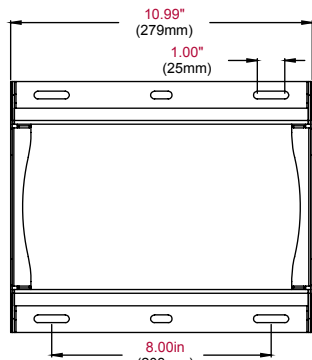

Display size: 13"-37"

Max load: 125lb (56kg)

FEATURES

- Universal mount fits displays with mounting hole patterns up to 245 x 241mm (9.65"W x 9.48"H), including VESA® 100, 200 x 100 and 200 x 200mm
- Open wall plate architecture allows for total wall access, increasing electrical access and cable management options
- Adjustable up to 15° of forward tilt and -5° backward tilt for optimal viewing angle
- Universal tilt bracket allows for tilt adjustment without the use of tools
- Easy-grip lever locks the display position into place
- Optional IncreLok™ feature offers fixed tilt angles of -5°, 0°, 5°, 10°, 15°
- Universal display adapters easily hook onto wall plate for fast installation
- Mounts to wood stud, concrete, cinder block or metal stud (metal stud accessory required)
- Comes with Peerless' Sorted-for-You™ fastener pack with all necessary display attachment hardware
- Integrated security options available
- UL listed

Product Specifications

	DIMENSIONS (W x H x D)	PRODUCT WEIGHT	LOAD CAPACITY	FINISH	AVAILABLE COLORS
ST635(P)(-S)	13.76" x 10.3" x 2.55" (350 x 262 x 65mm)	5.1lb (2.3kg)	125lb (56kg)	Scratch resistant fused epoxy	ST635(P): Black ST635(P)-S: Silver

Package Specifications

	PACKAGE SIZE (W x H x D)	PACKAGE SHIP WEIGHT	PACKAGE UPC CODE	PACKAGE CONTENTS	UNITS IN PACKAGE
ST635(P)(-S)	11.5" x 10.06" x 3.5" (292 x 256 x 89mm)	6.6lb (2.99kg)	ST635: 735029236573 ST635-S: 735029236597 ST635P: 735029236580 ST635P-S: 735029236603	Wall plate, universal display adapters, mounting and display attachment hardware	1

Accessories

ACC215: 2-pack Metal Stud Fastener Kit

All dimensions = inch (mm)

WALL PLATE

VERTICAL ADAPTER

ISOMETRIC VIEW

FRONT VIEW

SIDE VIEW