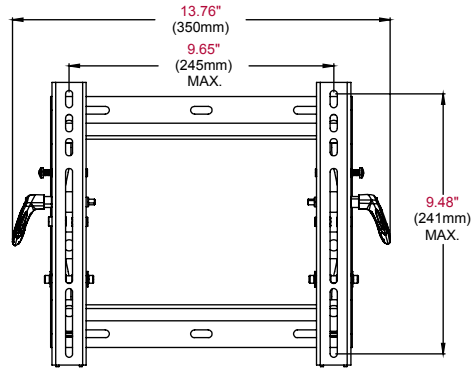

Display size: 13"-37"

Max load: 125lb (56kg)

FEATURES

- Universal mount fits displays with mounting hole patterns up to 245 x 241mm (9.65"W x 9.48"H), including VESA® 100, 200 x 100 and 200 x 200mm
- Open wall plate architecture allows for total wall access, increasing electrical access and cable management options
- Adjustable up to 15° of forward tilt and -5° backward tilt for optimal viewing angle
- Universal tilt bracket allows for tilt adjustment without the use of tools
- Easy-grip lever locks the display position into place
- Optional IncreLok™ feature offers fixed tilt angles of -5°, 0°, 5°, 10°, 15°
- Universal display adapters easily hook onto wall plate for fast installation
- Mounts to wood stud, concrete, cinder block or metal stud (metal stud accessory required)
- Comes with Peerless' Sorted-for-You™ fastener pack with all necessary display attachment hardware
- Integrated security options available
- UL listed

Product Specifications

	DIMENSIONS (W x H x D)	PRODUCT WEIGHT	LOAD CAPACITY	FINISH	AVAILABLE COLORS
ST635(P)(-S)	13.76" x 10.3" x 2.55" (350 x 262 x 65mm)	5.1lb (2.3kg)	125lb (56kg)	Scratch resistant fused epoxy	ST635(P): Black ST635(P)-S: Silver

Package Specifications

	PACKAGE SIZE (W x H x D)	PACKAGE SHIP WEIGHT	PACKAGE UPC CODE	PACKAGE CONTENTS	UNITS IN PACKAGE
ST635(P)(-S)	11.5" x 10.06" x 3.5" (292 x 256 x 89mm)	6.6lb (2.99kg)	ST635: 735029236573 ST635-S: 735029236597 ST635P: 735029236580 ST635P-S: 735029236603	Wall plate, universal display adapters, mounting and display attachment hardware	1

Accessories

ACC215: 2-pack Metal Stud Fastener Kit

All dimensions = inch (mm)

WALL PLATE

VERTICAL ADAPTER

ISOMETRIC VIEW

FRONT VIEW

SIDE VIEW