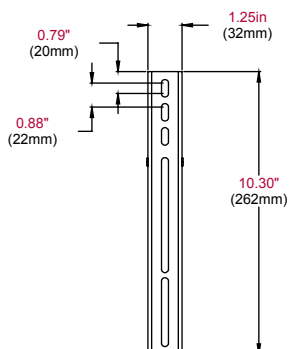

Product Specifications

	DIMENSIONS (W x H x D)	PRODUCT WEIGHT	LOAD CAPACITY	FINISH	AVAILABLE COLORS
ST635(P)(-S)	13.76" x 10.3" x 2.55" (350 x 262 x 65mm)	5.1lb (2.3kg)	125lb (56kg)	Scratch resistant fused epoxy	ST635(P): Black ST635(P)-S: Silver

Package Specifications

	PACKAGE SIZE (W x H x D)	PACKAGE SHIP WEIGHT	PACKAGE UPC CODE	PACKAGE CONTENTS	UNITS IN PACKAGE
ST635(P)(-S)	11.5" x 10.06" x 3.5" (292 x 256 x 89mm)	6.6lb (2.99kg)	ST635: 735029236573 ST635-S: 735029236597 ST635P: 735029236580 ST635P-S: 735029236603	Wall plate, universal display adapters, mounting and display attachment hardware	1

Accessories

ACC215: 2-pack Metal Stud Fastener Kit

All dimensions = inch (mm)

WALL PLATE

VERTICAL ADAPTER

ISOMETRIC VIEW

FRONT VIEW

SIDE VIEW

SIDE VIEW 15° TILT

ARCHITECTS SPECIFICATIONS

The Smartmount® Universal Tilt Wall Mount shall be a Peerless-AV model ST635 and shall be located where indicated on the plans. It shall be constructed of heavy gauge cold rolled steel and finished with scratch resistant Black or Silver Fused Epoxy. Assembly and installation shall be done according to instructions provided by the manufacturer.