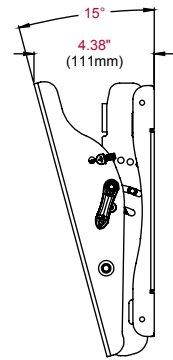

Product Specifications

	DIMENSIONS (W x H x D)	PRODUCT WEIGHT	LOAD CAPACITY	FINISH	AVAILABLE COLORS
ST635(P)(-S)	13.76" x 10.3" x 2.55" (350 x 262 x 65mm)	5.1lb (2.3kg)	125lb (56kg)	Scratch resistant fused epoxy	ST635(P): Black ST635(P)-S: Silver

Package Specifications

	PACKAGE SIZE (W x H x D)	PACKAGE SHIP WEIGHT	PACKAGE UPC CODE	PACKAGE CONTENTS	UNITS IN PACKAGE
ST635(P)(-S)	11.5" x 10.06" x 3.5" (292 x 256 x 89mm)	6.6lb (2.99kg)	ST635: 735029236573 ST635-S: 735029236597 ST635P: 735029236580 ST635P-S: 735029236603	Wall plate, universal display adapters, mounting and display attachment hardware	1

Accessories

ACC215: 2-pack Metal Stud Fastener Kit

All dimensions = inch (mm)

WALL PLATE

VERTICAL ADAPTER

ISOMETRIC VIEW

FRONT VIEW

SIDE VIEW

SIDE VIEW 15° TILT

ARCHITECTS SPECIFICATIONS

The Smartmount® Universal Tilt Wall Mount shall be a Peerless-AV model ST635 and shall be located where indicated on the plans. It shall be constructed of heavy gauge cold rolled steel and finished with scratch resistant Black or Silver Fused Epoxy. Assembly and installation shall be done according to instructions provided by the manufacturer.