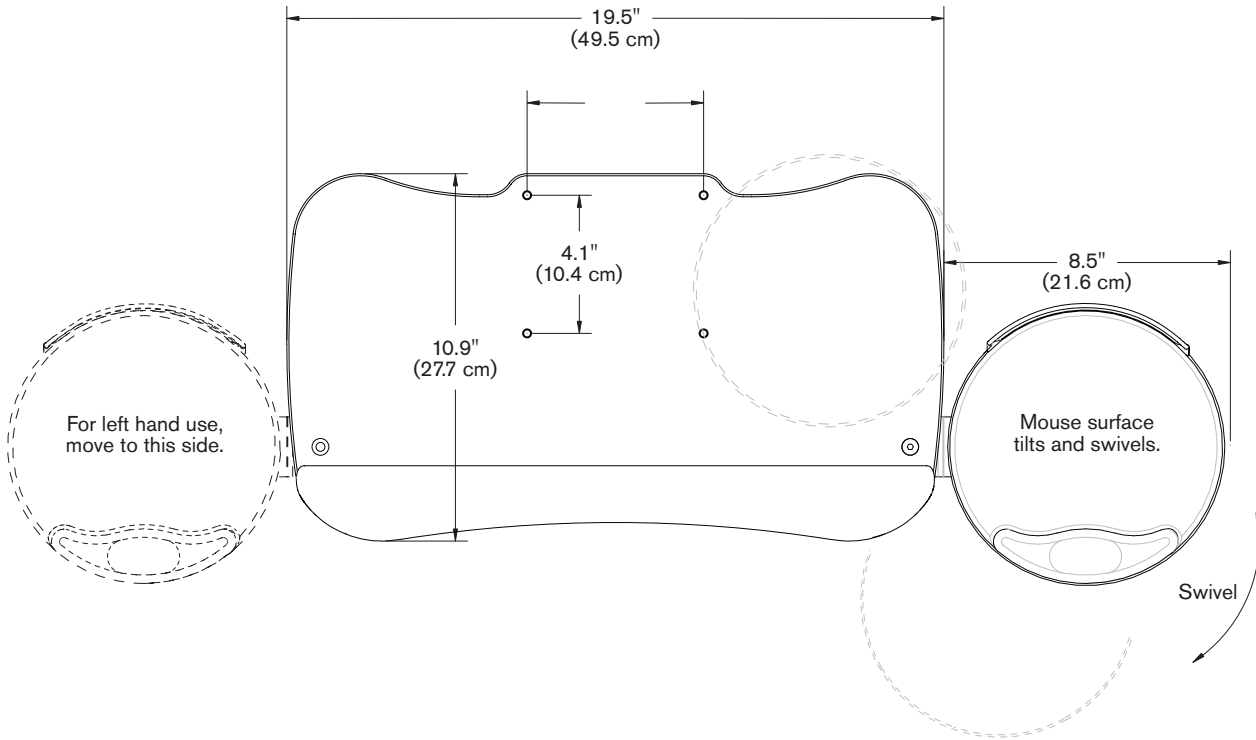

FEATURES

- 12.5" total height adjustment range (7" up; 5.5" down).
- 23" track included.
- No knob, lever, or ratchet handle required to set height; simply lift to desired position and release.

8491-8495

SHORT RETURN

8493-8494

Short Return Keyboard Arm w/19" Keyboard Tray

FEATURES

- Easy tilt adjustment, +/- 15 degrees.
- Slim profile maximizes knee clearance when in use or retracted.
- 360 degree rear swivel for optimal keyboard tray and easy storage.

8493-8495

Short Return Keyboard Arm w/27" Keyboard Tray

FEATURES

- Easy tilt adjustment, +/- 15 degrees.
- Slim profile maximizes knee clearance when in use or retracted.
- 360 degree rear swivel for optimal keyboard tray and easy storage.

19" Keyboard Tray with Swivel Mouse Tray

Model 8494

27" Keyboard Tray

Model 8495