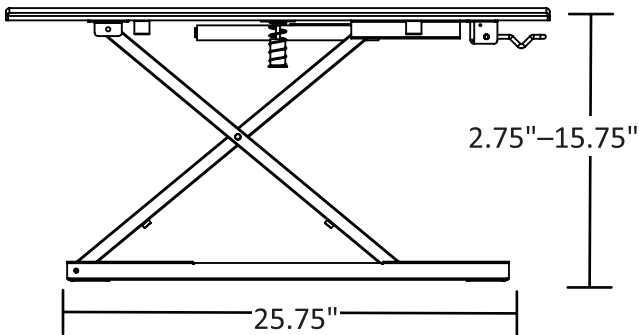

LEVEL UP 32 STANDING DESK CONVERTER

Product Specifications

Item Number	LVLUP32-BK
Dimensions	31.5" W x 22.25" D x 2.75"–15.75" H
Base Dimensions	25.75" W x 15.25" D
Frame Make	Steel
Frame Color Finish	Black or White
Weight	34.60 lbs.
Shelf Make	MDF w/ PVC wrap
Shelf Dimensions	31.5" W x 22.25" D
Height Adjustment Increments	Any height between 2.75"– 15.75"
Weight Capacity	20 lbs.
Meets ANSI/BIFMA	Yes
Shipping Method	Ground
Shipping Carton Dims	35" x 26" x 4"
Shipping Weight	40 lbs.
Assembly Required	No