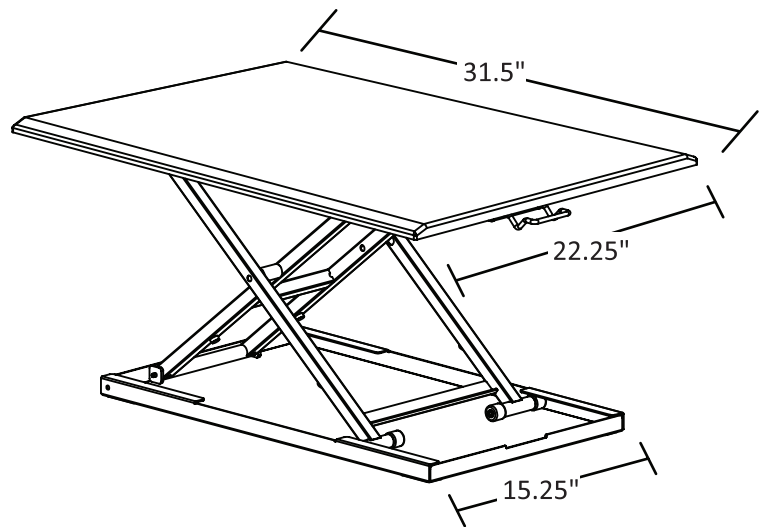

LEVEL UP 32 STANDING DESK CONVERTER

Product Specifications

Item Number	LVLUP32-BK
Dimensions	31.5" W x 22.25" D x 2.75"–15.75" H
Base Dimensions	25.75" W x 15.25" D
Frame Make	Steel
Frame Color Finish	Black or White
Weight	34.60 lbs.
Shelf Make	MDF w/ PVC wrap
Shelf Dimensions	31.5" W x 22.25" D
Height Adjustment Increments	Any height between 2.75"– 15.75"
Weight Capacity	20 lbs.
Meets ANSI/BIFMA	Yes
Shipping Method	Ground
Shipping Carton Dims	35" x 26" x 4"
Shipping Weight	40 lbs.
Assembly Required	No