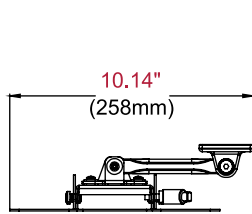

PP740	Paramount™ Pivot Wall Mount for 22" to 40" Displays

Product Specifications

	DIMENSIONS (W x H x D)	PRODUCT WEIGHT	LOAD CAPACITY	FINISH	AVAILABLE COLORS
PP740	10.14" x 8.74" x 2.78"-7.43" (258 x 222 x 70-189mm)	2.75lb (1.25kg)	80lb (36kg)	Scratch resistant fused epoxy	Gloss black

Package Specifications

	PACKAGE SIZE (W x H x D)	PACKAGE SHIP WEIGHT	PACKAGE UPC CODE	PACKAGE CONTENTS	UNITS IN PACKAGE
PP740	10.04" x 2.95" x 12.76" (255 x 75 x 324mm)	4.10lb (1.86kg)	735029256113	Wall mount, wall and display installation hardware, installation instructions	1

Accessories

- **WSP700/701:** Metal Stud Wall Plates for 16"/24" Center Metal Studs
- **ACC4X4:** VESA® 400 x 400mm Adaptor Plate

All dimensions = inch (mm)

TOP VIEW