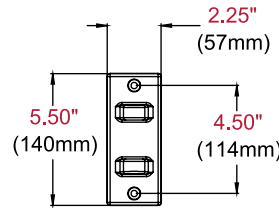

The Pivoting Wall Mount extends, turns and tilts for improved viewing position.

Additional Features

- ✓ Extends 7.43" (189mm) from the wall
- ✓ Retracts to 2.78" (70mm) to save space
- ✓ +15/-5° of tilt for optimal viewing angles
- ✓ ±5° of roll for post installation display leveling
- ✓ Up to ±90° of pivot
- ✓ VESA® 100, 200 x 100, 200 x 200mm compliant
- ✓ Design is UL listed and tested to four times stated load capacity

info@peerless-av.com
peerless-av.com

peerless-AV®

PP740	Paramount™ Pivot Wall Mount for 22" to 40" Displays
--------------	---

Product Specifications

	DIMENSIONS (W x H x D)	PRODUCT WEIGHT	LOAD CAPACITY	FINISH	AVAILABLE COLORS
PP740	10.14" x 8.74" x 2.78"-7.43" (258 x 222 x 70-189mm)	2.75lb (1.25kg)	80lb (36kg)	Scratch resistant fused epoxy	Gloss black

Package Specifications

	PACKAGE SIZE (W x H x D)	PACKAGE SHIP WEIGHT	PACKAGE UPC CODE	PACKAGE CONTENTS	UNITS IN PACKAGE
PP740	10.04" x 2.95" x 12.76" (255 x 75 x 324mm)	4.10lb (1.86kg)	735029256113	Wall mount, wall and display installation hardware, installation instructions	1

Accessories

- WSP700/701:** Metal Stud Wall Plates for 16"/24" Center Metal Studs
- ACC4X4:** VESA® 400 x 400mm Adaptor Plate

All dimensions = inch (mm)

TOP VIEW

WALL PLATE DETAIL

FRONT VIEW

SIDE VIEW COLLAPSED