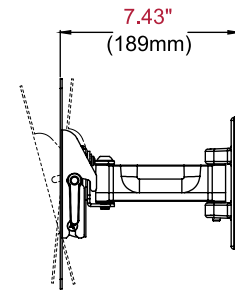

info@peerless-av.com
peerless-av.com

peerless-AV®

PP740	Paramount™ Pivot Wall Mount for 22" to 40" Displays
--------------	---

Product Specifications

	DIMENSIONS (W x H x D)	PRODUCT WEIGHT	LOAD CAPACITY	FINISH	AVAILABLE COLORS
PP740	10.14" x 8.74" x 2.78"-7.43" (258 x 222 x 70-189mm)	2.75lb (1.25kg)	80lb (36kg)	Scratch resistant fused epoxy	Gloss black

Package Specifications

	PACKAGE SIZE (W x H x D)	PACKAGE SHIP WEIGHT	PACKAGE UPC CODE	PACKAGE CONTENTS	UNITS IN PACKAGE
PP740	10.04" x 2.95" x 12.76" (255 x 75 x 324mm)	4.10lb (1.86kg)	735029256113	Wall mount, wall and display installation hardware, installation instructions	1

Accessories

- WSP700/701:** Metal Stud Wall Plates for 16"/24" Center Metal Studs
- ACC4X4:** VESA® 400 x 400mm Adaptor Plate

All dimensions = inch (mm)

TOP VIEW

WALL PLATE DETAIL

FRONT VIEW

SIDE VIEW COLLAPSED

**SIDE VIEW EXTENDED
+15°/-5° TILT**

Architect Specifications

The Paramount™ Pivot Wall Mount shall be a Peerless-AV model PP740 and shall be located where indicated on the plans. Assembly and installation shall be done according to instructions provided by the manufacturer.