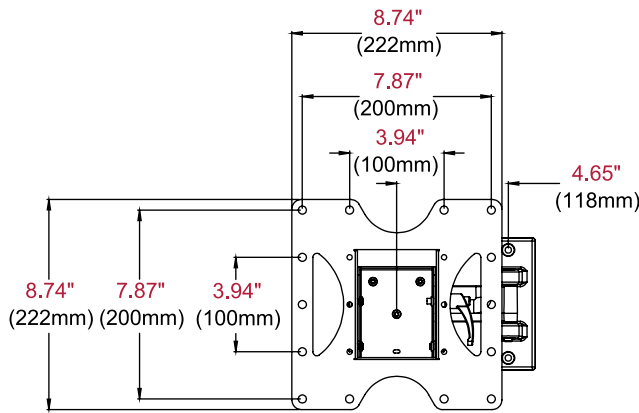

The Pivoting Wall Mount extends, turns and tilts for improved viewing position.

Additional Features

- ✓ Extends 7.43" (189mm) from the wall
- ✓ Retracts to 2.78" (70mm) to save space
- ✓ +15/-5° of tilt for optimal viewing angles
- ✓ ±5° of roll for post installation display leveling
- ✓ Up to ±90° of pivot
- ✓ VESA® 100, 200 x 100, 200 x 200mm compliant
- ✓ Design is UL listed and tested to four times stated load capacity

Package Specifications

	PACKAGE SIZE (W x H x D)	PACKAGE SHIP WEIGHT	PACKAGE UPC CODE	PACKAGE CONTENTS	UNITS IN PACKAGE
PP740	10.04" x 2.95" x 12.76" (255 x 75 x 324mm)	4.10lb (1.86kg)	735029256113	Wall mount, wall and display installation hardware, installation instructions	1

Accessories

- WSP700/701:** Metal Stud Wall Plates for 16"/24" Center Metal Studs
- ACC4X4:** VESA® 400 x 400mm Adaptor Plate

All dimensions = inch (mm)

TOP VIEW

WALL PLATE DETAIL

FRONT VIEW

SIDE VIEW COLLAPSED

**SIDE VIEW EXTENDED
+15°/-5° TILT**

Architect Specifications

The Paramount™ Pivot Wall Mount shall be a Peerless-AV model PP740 and shall be located where indicated on the plans. Assembly and installation shall be done according to instructions provided by the manufacturer.