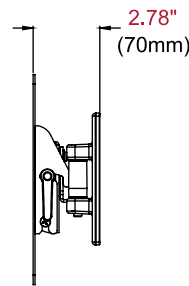

The Pivoting Wall Mount extends, turns and tilts for improved viewing position.

Additional Features

- ✓ Extends 7.43" (189mm) from the wall
- ✓ Retracts to 2.78" (70mm) to save space
- ✓ +15/-5° of tilt for optimal viewing angles
- ✓ ±5° of roll for post installation display leveling
- ✓ Up to ±90° of pivot
- ✓ VESA® 100, 200 x 100, 200 x 200mm compliant
- ✓ Design is UL listed and tested to four times stated load capacity

info@peerless-av.com
peerless-av.com

peerless-AV®

PP740	Paramount™ Pivot Wall Mount for 22" to 40" Displays
--------------	---

Product Specifications

	DIMENSIONS (W x H x D)	PRODUCT WEIGHT	LOAD CAPACITY	FINISH	AVAILABLE COLORS
PP740	10.14" x 8.74" x 2.78"-7.43" (258 x 222 x 70-189mm)	2.75lb (1.25kg)	80lb (36kg)	Scratch resistant fused epoxy	Gloss black

Package Specifications

	PACKAGE SIZE (W x H x D)	PACKAGE SHIP WEIGHT	PACKAGE UPC CODE	PACKAGE CONTENTS	UNITS IN PACKAGE
PP740	10.04" x 2.95" x 12.76" (255 x 75 x 324mm)	4.10lb (1.86kg)	735029256113	Wall mount, wall and display installation hardware, installation instructions	1

Accessories

- WSP700/701:** Metal Stud Wall Plates for 16"/24" Center Metal Studs
- ACC4X4:** VESA® 400 x 400mm Adaptor Plate

All dimensions = inch (mm)

TOP VIEW

WALL PLATE DETAIL

FRONT VIEW

SIDE VIEW COLLAPSED