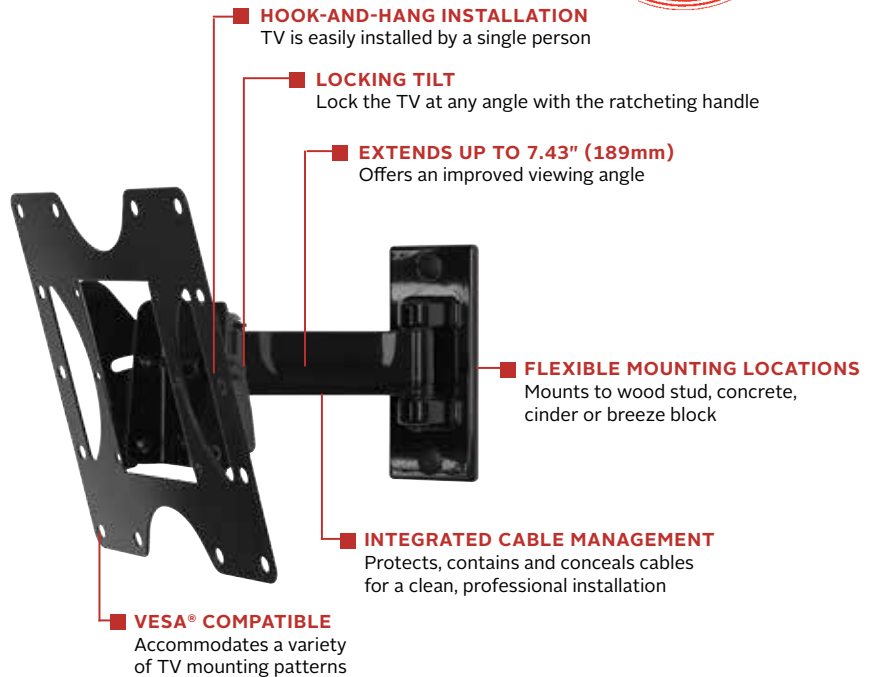

PP740

Display size
22"-40"

Max load
80lb (36kg)

PARAMOUNT™ Pivot Wall Mount

FOR 22" TO 40" DISPLAYS

The Paramount™ series wall mounts provide versatile and multi-functional features. With PP740, extend the display up to 7.43" (189mm) or fully-retract it to just 2.78" (70mm) from the wall for an improved viewing angle. The Hook-and-Hang™ system offers easy, one-person installation of the display. A ratcheting handle provides locking tilt capability for quick adjustments to the amount of tilt, reducing glare and optimizing the viewing angle. Integrated cable management protects, contains and conceals cables for a clean installation.

The Pivoting Wall Mount extends, turns and tilts for improved viewing position.

Additional Features

- ✓ Extends 7.43" (189mm) from the wall
- ✓ Retracts to 2.78" (70mm) to save space
- ✓ +15/-5° of tilt for optimal viewing angles
- ✓ ±5° of roll for post installation display leveling
- ✓ Up to ±90° of pivot
- ✓ VESA® 100, 200 x 100, 200 x 200mm compliant
- ✓ Design is UL listed and tested to four times stated load capacity

Extend, turn, tilt, or retract the display for an improved viewing angle

Comes in color packaging with included installation hardware and easy to follow instructions.

Please visit peerless-av.com/en-us/patents for patent information.

Accessories

- WSP700/701:** Metal Stud Wall Plates for 16"/24" Center Metal Studs
- ACC4X4:** VESA® 400 x 400mm Adaptor Plate

All dimensions = inch (mm)

TOP VIEW

WALL PLATE DETAIL

FRONT VIEW

SIDE VIEW COLLAPSED