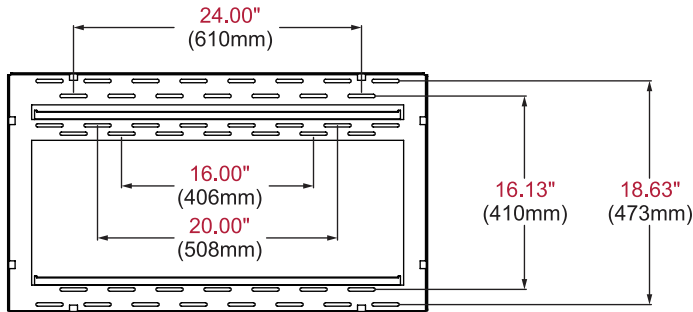

Product Specifications

	DIMENSIONS (W X H X D)	PRODUCT WEIGHT	LOAD CAPACITY	FINISH	AVAILABLE COLORS
DS-VW650	35.00" x 20.18" x 0.69" (889 x 513 x 18mm)	13.5lb (6.1kg)	75lb (34kg)	Scratch resistant fused epoxy	Black

Package Specifications

	PACKAGE SIZE (W x H x D)	PACKAGE SHIP WEIGHT	PACKAGE UPC CODE	PACKAGE CONTENTS	UNITS IN PACKAGE
DS-VW650	35" x 21" x 1.5" (889 x 533.4 x 38.1mm)	16lb (7.3kg)	735029274490	Wall plate, VESA attachment rails, safety and security locking rail, security hardware, installation hardware	1

Accessories

DS-VWS###: Wall Plate Alignment Spacers*

*Contact your Peerless Customer Care Representative for display-specific models

All dimensions = inch (mm)

WALL PLATE

FRONT VIEW

SIDE VIEW

Architect Specifications