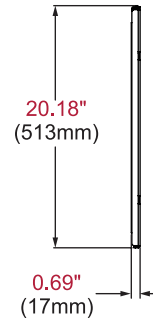

Product Specifications

	DIMENSIONS (W X H X D)	PRODUCT WEIGHT	LOAD CAPACITY	FINISH	AVAILABLE COLORS
DS-VW650	35.00" x 20.18" x 0.69" (889 x 513 x 18mm)	13.5lb (6.1kg)	75lb (34kg)	Scratch resistant fused epoxy	Black

Package Specifications

	PACKAGE SIZE (W x H x D)	PACKAGE SHIP WEIGHT	PACKAGE UPC CODE	PACKAGE CONTENTS	UNITS IN PACKAGE
DS-VW650	35" x 21" x 1.5" (889 x 533.4 x 38.1mm)	16lb (7.3kg)	735029274490	Wall plate, VESA attachment rails, safety and security locking rail, security hardware, installation hardware	1

Accessories

DS-VWS###: Wall Plate Alignment Spacers*

*Contact your Peerless Customer Care Representative for display-specific models

All dimensions = inch (mm)

WALL PLATE

FRONT VIEW

SIDE VIEW

Architect Specifications