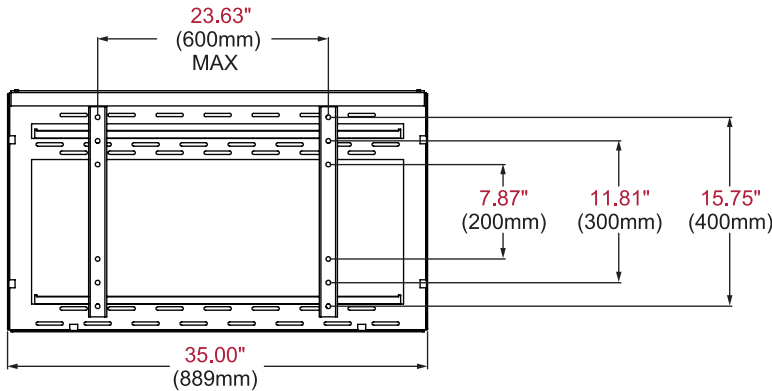

Product Specifications

	DIMENSIONS (W X H X D)	PRODUCT WEIGHT	LOAD CAPACITY	FINISH	AVAILABLE COLORS
DS-VW650	35.00" x 20.18" x 0.69" (889 x 513 x 18mm)	13.5lb (6.1kg)	75lb (34kg)	Scratch resistant fused epoxy	Black

Package Specifications

	PACKAGE SIZE (W x H x D)	PACKAGE SHIP WEIGHT	PACKAGE UPC CODE	PACKAGE CONTENTS	UNITS IN PACKAGE
DS-VW650	35" x 21" x 1.5" (889 x 533.4 x 38.1mm)	16lb (7.3kg)	735029274490	Wall plate, VESA attachment rails, safety and security locking rail, security hardware, installation hardware	1

Accessories

DS-VWS###: Wall Plate Alignment Spacers*

*Contact your Peerless Customer Care Representative for display-specific models

All dimensions = inch (mm)

WALL PLATE

FRONT VIEW

SIDE VIEW

Architect Specifications