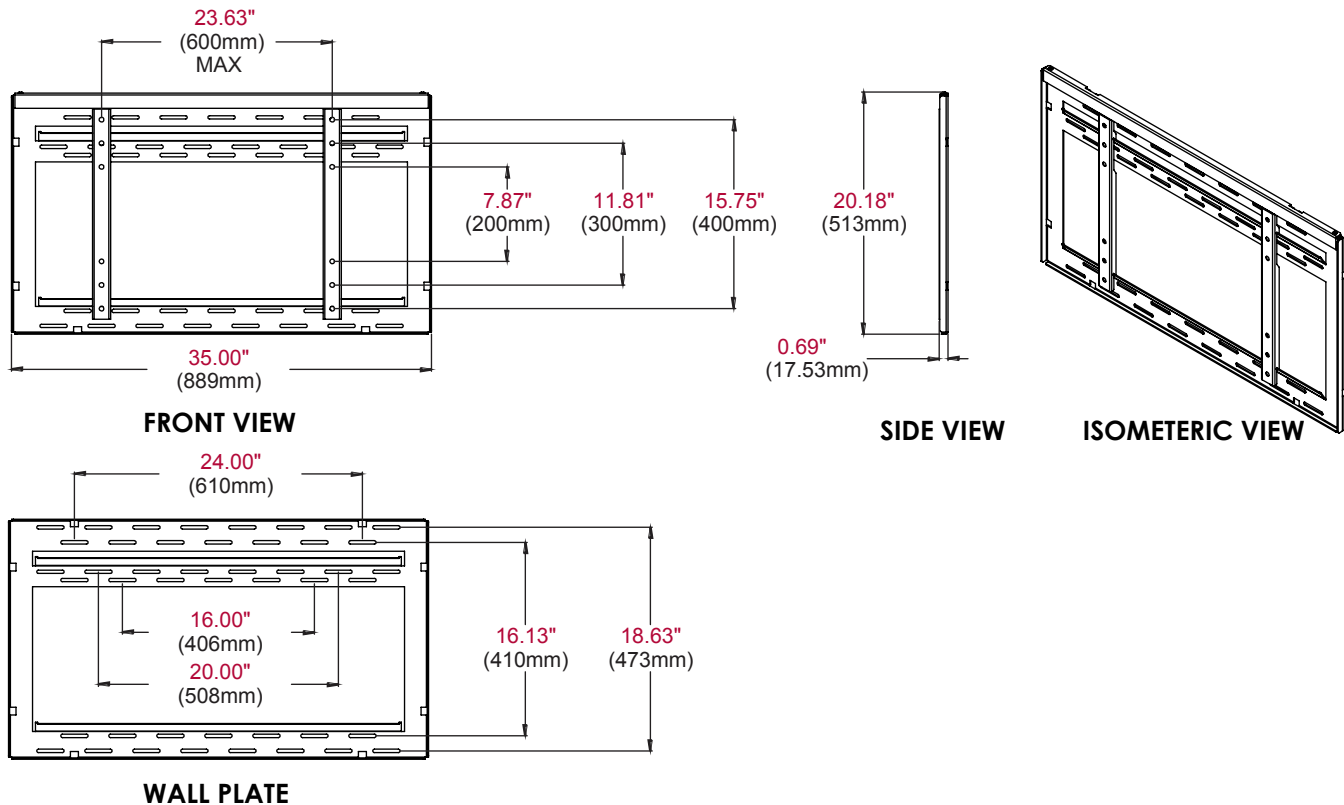

Model Numbers

WARRANTY: Limited 5-year

DS-VW650 Ultra Thin Flat Video Wall Mount for 40" to 50" displays

Product Specifications

	DIMENSIONS (W x H x D)	PRODUCT WEIGHT	LOAD CAPACITY	FINISH	AVAILABLE COLORS
DS-VW650	35" x 20.18" x .69" (889 x 513 x 17.53mm)	13.5lb (6.12kg)	75lb (34.02kg)	Scratch resistant fused epoxy	Black

Package Specifications

	PACKAGE SIZE (L x W x H)	PACKAGE SHIP WEIGHT	PACKAGE UPC CODE	PACKAGE CONTENTS	UNITS IN PACKAGE
DS-VW650	35" x 21" x 1.5" (889 x 533.4 x 38.1mm)	16lb (7.26kg)	735029274490	Wall plate, VESA attachment rails, safety and security locking rail, security hardware, installation hardware	1

Accessories

DS-VWS###: Wall Plate Alignment Spacers*
*Contact your Peerless Customer Care Representative for display-specific models

All dimensions = inch (mm)

ARCHITECTS SPECIFICATIONS

The Ultra Thin Flat Video Wall Mount shall be a Peerless model number DS-VW650 and located where indicated on the plans. It shall be constructed of heavy gauge steel. The finish shall be scratch resistant black fused epoxy. Assembly and installation shall be done according to instructions provided by the manufacturer.

Peerless Industries, Inc. ■ 2300 White Oak Circle ■ Aurora, IL 60502 ■ (800) 865-2112 ■ (708) 865-8870 ■ Fax: (708) 865-2941 ■ www.peerlessmounts.com

Visit peerlessmounts.com to see the full line of Peerless LCD/plasma, projector and TV/monitor mounts.

© 2010 Peerless Industries, Inc. All rights reserved. Peerless is a registered trademark of Peerless Industries, Inc. Other parties' marks are the property of their respective owners.

LIT-0628 rev.1

peerless®