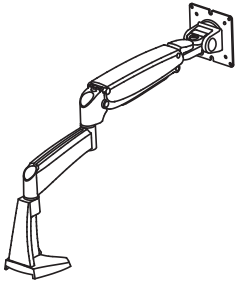

SMOOTH & VERSATILE

The Poise monitor arm is designed to support heavier monitors weighing from 8–22 pounds. Poise features a pneumatic strut, precision machined couplings, and sturdy mounting options all designed to create smooth lift, maximum stability and easy adjustability.

Poise is available in two contemporary finishes and comes standard with coordinated C-Clamp and Grommet mounts. A variety of optional mounts for more unique installations, an extension arm for added reach, and a quick release adapter can also be purchased separately.

The Poise comes with a 10 year warranty and can be relied upon to provide years of dependable performance and adjustability.

Available in Graphite and Silver.

Folds down to just 4" deep.

POISE

- Supports: One 8–22 lb. monitor
- Maximum monitor height: 12.5" (full range of motion)
- Vertical articulation: 12"
- Forward reach: 23.25"
- Collapsible: Down to 4"
- Tilt range: 160° (+70°/-90°)
- Pivot: 180° (+/-90°)
- Rotation: 360° (portrait to landscape)
- Monitor pattern: Standard VESA (75 mm & 100 mm)
- Mounting options: C-clamp & Grommet, Wall, Slatwall & Tool Bar
- Optional extension arm: +7" to forward reach for corner applications
- Available colors: Silver or Graphite
- Warranty: 10 year

Specifications

Horizontal and vertical reach

Tilt and rotation

Stowed depth

Mounting clearance

Optional Accessories

Quick Release Adaptor

- Adaptor attaches to monitor VESA mount for quick release
- Fits standard VESA 75 mm and 100 mm mount patterns
- Order one adaptor for each monitor
- Dimensions 4.5" W x 4.5" H x .5" D