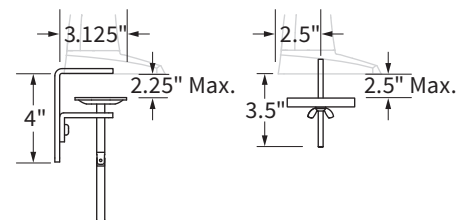

The Poise comes with a 10 year warranty and can be relied upon to provide years of dependable performance and adjustability.

Available in Graphite and Silver.

Folds down to just 4" deep.

POISE

- Supports: One 8–22 lb. monitor
- Maximum monitor height: 12.5" (full range of motion)
- Vertical articulation: 12"
- Forward reach: 23.25"
- Collapsible: Down to 4"
- Tilt range: 160° (+70°/-90°)
- Pivot: 180° (+/-90°)
- Rotation: 360° (portrait to landscape)
- Monitor pattern: Standard VESA (75 mm & 100 mm)
- Mounting options: C-clamp & Grommet, Wall, Slatwall & Tool Bar
- Optional extension arm: +7" to forward reach for corner applications
- Available colors: Silver or Graphite
- Warranty: 10 year

Specifications

Horizontal and vertical reach

Tilt and rotation

Stowed depth

Mounting clearance

Optional Accessories

Quick Release Adaptor

- Adaptor attaches to monitor VESA mount for quick release
- Fits standard VESA 75 mm and 100 mm mount patterns
- Order one adaptor for each monitor
- Dimensions 4.5" W x 4.5" H x .5" D