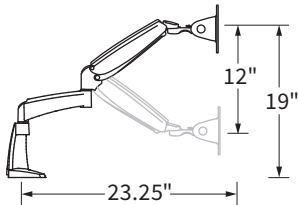

SMOOTH & VERSATILE

The Poise monitor arm is designed to support heavier monitors weighing from 8–22 pounds. Poise features a pneumatic strut, precision machined couplings, and sturdy mounting options all designed to create smooth lift, maximum stability and easy adjustability.

The Poise comes with a 10 year warranty and can be relied upon to provide years of dependable performance and adjustability.

Available in Graphite and Silver.

Folds down to just 4" deep.

POISE

- Supports: One 8–22 lb. monitor
- Maximum monitor height: 12.5" (full range of motion)
- Vertical articulation: 12"
- Forward reach: 23.25"
- Collapsible: Down to 4"
- Tilt range: 160° (+70°/-90°)
- Pivot: 180° (+/-90°)
- Rotation: 360° (portrait to landscape)
- Monitor pattern: Standard VESA (75 mm & 100 mm)
- Mounting options: C-clamp & Grommet, Wall, Slatwall & Tool Bar
- Optional extension arm: +7" to forward reach for corner applications
- Available colors: Silver or Graphite
- Warranty: 10 year

Specifications

Horizontal and vertical reach

Tilt and rotation

Stowed depth

Mounting clearance

Optional Accessories

Quick Release Adaptor

- Adaptor attaches to monitor VESA mount for quick release
- Fits standard VESA 75 mm and 100 mm mount patterns
- Order one adaptor for each monitor
- Dimensions 4.5" W x 4.5" H x .5" D