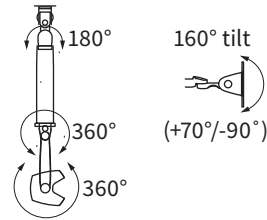

The Poise comes with a 10 year warranty and can be relied upon to provide years of dependable performance and adjustability.

Available in Graphite and Silver.

Folds down to just 4" deep.

POISE

- Supports: One 8–22 lb. monitor
- Maximum monitor height: 12.5" (full range of motion)
- Vertical articulation: 12"
- Forward reach: 23.25"
- Collapsible: Down to 4"
- Tilt range: 160° (+70°/-90°)
- Pivot: 180° (+/-90°)
- Rotation: 360° (portrait to landscape)
- Monitor pattern: Standard VESA (75 mm & 100 mm)
- Mounting options: C-clamp & Grommet, Wall, Slatwall & Tool Bar
- Optional extension arm: +7" to forward reach for corner applications
- Available colors: Silver or Graphite
- Warranty: 10 year

Mounting	Color	Model #
C-Clamp & Grommet Mount (shown)	Silver	PA1000-S
	Graphite	PA1000-B
Tool bar & Privacy Panel	Silver	PA1000-ST-S
	Graphite	PA1000-ST-B
Wall Mount	Silver	PA1000-WM-S
	Graphite	PA1000-WM-B
Slatwall Mount	Silver	PA1000-SW-S
	Graphite	PA1000-SW-B

Specifications

Horizontal and vertical reach

Tilt and rotation

Stowed depth

Mounting clearance

Optional Accessories

Quick Release Adaptor

- Adaptor attaches to monitor VESA mount for quick release
- Fits standard VESA 75 mm and 100 mm mount patterns
- Order one adaptor for each monitor
- Dimensions 4.5" W x 4.5" H x .5" D