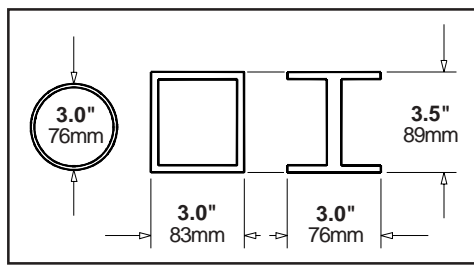

\*Total weight of components and hardware

**DCT 100**

**Truss Ceiling Mount with Decoupler for Peerless Jumbo™ TV Mounts.**

Unit has 1 1/2-11.5 NPT fitting for attachment of fixed or adjustable length extension column. Ceiling Mount attaches to round, square, rectangular, or I-beam.

**\*COMBINED BALANCED LOAD CAPACITY: 300 LB**

HORIZONTAL CROSS SUPPORT (top of Jumbo Mount TV bracket)

**DCT 300**

**Truss Ceiling Mount with Decoupler for Peerless Multi-Display™ TV Mounts.**

Unit has stub fitting for attachment of adjustable length extension column. Ceiling Mount attaches to round, square, rectangular, or I-beam. Column attaches to stub with 2.75" long hex head bolt and nylock nut.

**\*COMBINED BALANCED LOAD CAPACITY: 1200 LB**

2.75" long hex head bolt is used as a pin to attach extension column to stub. Nylock nut secures the assembly.

**DCT 100**

**DCT 300**

**MULTI-DISPLAY MOUNT (for two to six TV's)**

For use with square, round, rectangular or I-beam trusses. Maximum dimensions to accommodate truss ceiling plate are shown. **Truss must be capable of supporting four times the load of attached hardware and components.**