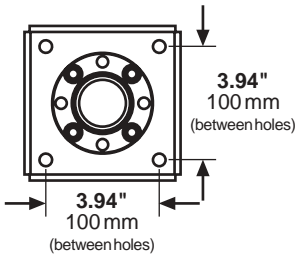

\*Total weight of components and hardware

**DCT 100**

**Truss Ceiling Mount with Decoupler for Peerless Jumbo™ TV Mounts.**

Unit has 1 1/2-11.5 NPT fitting for attachment of fixed or adjustable length extension column. Ceiling Mount attaches to round, square, rectangular, or I-beam.

**\*COMBINED BALANCED LOAD CAPACITY: 300 LB**

HORIZONTAL CROSS SUPPORT (top of Jumbo Mount TV bracket)

**DCT 300**

**Truss Ceiling Mount with Decoupler for Peerless Multi-Display™ TV Mounts.**

Unit has stub fitting for attachment of adjustable length extension column. Ceiling Mount attaches to round, square, rectangular, or I-beam. Column attaches to stub with 2.75" long hex head bolt and nylock nut.

**\*COMBINED BALANCED LOAD CAPACITY: 1200 LB**

2.75" long hex head bolt is used as a pin to attach extension column to stub. Nylock nut secures the assembly.

**DCT 100**

**DCT 300**

**MULTI-DISPLAY MOUNT (for two to six TV's)**

For use with square, round, rectangular or I-beam trusses. Maximum dimensions to accommodate truss ceiling plate are shown. **Truss must be capable of supporting four times the load of attached hardware and components.**