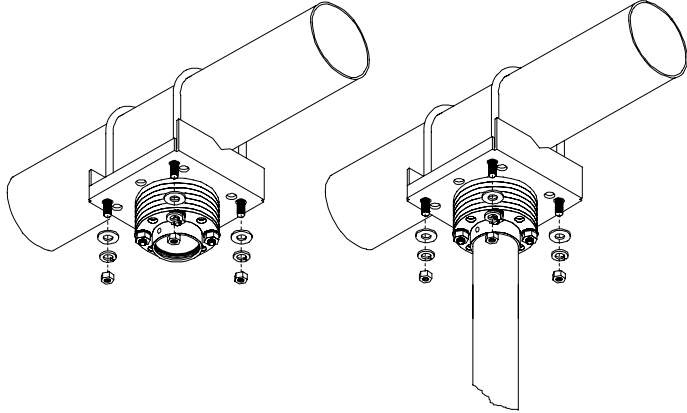

\*Total weight of components and hardware

**DCT 100**

**Truss Ceiling Mount with Decoupler for Peerless Jumbo™ TV Mounts.**

Unit has 1 1/2-11.5 NPT fitting for attachment of fixed or adjustable length extension column. Ceiling Mount attaches to round, square, rectangular, or I-beam.

**\*COMBINED BALANCED LOAD CAPACITY: 300 LB**

HORIZONTAL CROSS SUPPORT (top of Jumbo Mount TV bracket)

**DCT 300**

**Truss Ceiling Mount with Decoupler for Peerless Multi-Display™ TV Mounts.**

Unit has stub fitting for attachment of adjustable length extension column. Ceiling Mount attaches to round, square, rectangular, or I-beam. Column attaches to stub with 2.75" long hex head bolt and nylock nut.

**\*COMBINED BALANCED LOAD CAPACITY: 1200 LB**

2.75" long hex head bolt is used as a pin to attach extension column to stub. Nylock nut secures the assembly.

**DCT 100**

**DCT 300**

**MULTI-DISPLAY MOUNT (for two to six TV's)**

For use with square, round, rectangular or I-beam trusses. Maximum dimensions to accommodate truss ceiling plate are shown. **Truss must be capable of supporting four times the load of attached hardware and components.**