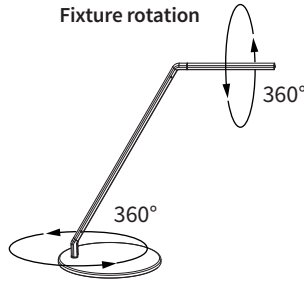

The 360° swiveling head directs light and reduces glare.

FUNDAMENTALS LED DESK LIGHT

Fundamentals LED Desk Light

Specifications

- High energy efficiency LEDs
- Compact, space saving design
- Simple single button touch on/off and dimming controls
- Dimmable from 100% – 15%
- Swivel head for directional work surface illumination
- ETL/UL certified
- 40,000+ hour life LEDs (L70 rating)
- 5 year fixture warranty
- Available in silver
- Table base & 12 W transformer included
 - 24 V, 0.5 A, Class 2 transformer: 3" x 1.125" x 1.75"
 - Two prong plug on 6 foot cord

Dimensions

Horizontal and vertical reach

Fixture rotation

Photometrics

Source at 15"

Luminaire with Table Base

- Foot Candle Power (@ 15"): **78 fc**
- Light Output (Lumens): **184 lm**
- Power Consumption (Wattage): **3.4 W**
- Lumens Per Watt: **54 lm/W**
- Photometric Performance: **See Chart**
- Light Color Temperature (CCT): **3200 K**
- Color Rendering Index (CRI): **81 CRI**
- Fixture Dimensions: **W: 7.5" x H: 14.83" x D: 16.0"**

Base Type	Model #	Quick Ship
Table Base	FD-DL10-S	●

Accessories & Parts

Fundamentals Transformer • 24 V, 0.5 A, Class 2 transformer: 3" x 1.125" x 1.75"

TR-12240500-A-SF3.5