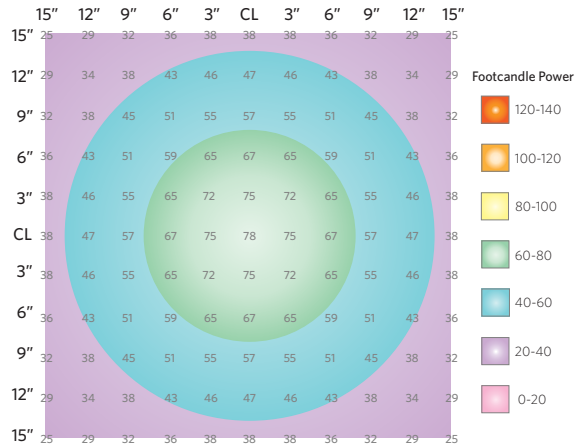

Dimensions

Horizontal and vertical reach

Fixture rotation

Photometrics

Source at 15"

Luminaire with Table Base

- Foot Candle Power (@ 15"): **78 fc**
- Light Output (Lumens): **184 lm**
- Power Consumption (Wattage): **3.4 W**
- Lumens Per Watt: **54 lm/W**
- Photometric Performance: **See Chart**
- Light Color Temperature (CCT): **3200 K**
- Color Rendering Index (CRI): **81 CRI**
- Fixture Dimensions: **W: 7.5" x H: 14.83" x D: 16.0"**