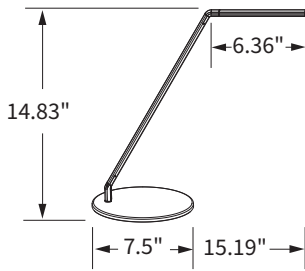

The 360° swiveling head directs light and reduces glare.

FUNDAMENTALS LED DESK LIGHT

Fundamentals LED Desk Light

Specifications

- High energy efficiency LEDs
- Compact, space saving design
- Simple single button touch on/off and dimming controls
- Dimmable from 100% – 15%
- Swivel head for directional work surface illumination
- ETL/UL certified
- 40,000+ hour life LEDs (L70 rating)
- 5 year fixture warranty
- Available in silver
- Table base & 12 W transformer included
 - 24 V, 0.5 A, Class 2 transformer: 3" x 1.125" x 1.75"
 - Two prong plug on 6 foot cord

Dimensions

Horizontal and vertical reach

Fixture rotation

Photometrics

Source at 15"

Luminaire with Table Base

- Foot Candle Power (@ 15"): **78 fc**
- Light Output (Lumens): **184 lm**
- Power Consumption (Wattage): **3.4 W**
- Lumens Per Watt: **54 lm/W**
- Photometric Performance: **See Chart**
- Light Color Temperature (CCT): **3200 K**
- Color Rendering Index (CRI): **81 CRI**
- Fixture Dimensions: **W: 7.5" x H: 14.83" x D: 16.0"**

Base Type	Model #	Quick Ship
Table Base	FD-DL10-S	●

Accessories & Parts

Fundamentals Transformer • 24 V, 0.5 A, Class 2 transformer: 3" x 1.125" x 1.75"

TR-12240500-A-SF3.5