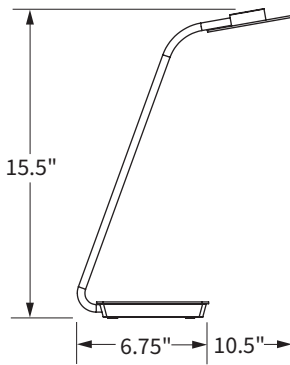

Dimensions

Height & reach

Photometrics

Source at 15"

Luminaire with Table Base

- Foot Candle Power (@ 15"): 108 fc
- Light Output (Lumens): 442 lm
- Power Consumption (Wattage): 13.7 W
- Lumens Per Watt: 32 lm/W
- Photometric Performance: See Chart
- Light Color Temperature (CCT): 3900 K
- Color Rendering Index (CRI): 94 CRI
- Fixture Dimensions: W: 12.75" x H: 15.5" x D: 10.5"
- 36 W transformer (12 V, 3 A, Class 2)