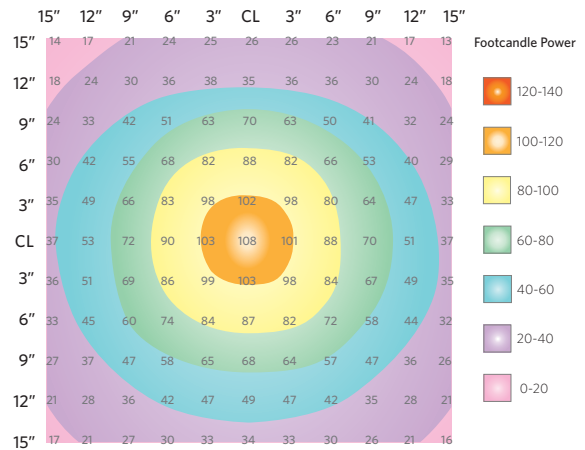

The OLED panel is thin, lightweight and evenly diffuses light.

Touch control for easy on/off and dimming.

NATURAL OLED DESK LIGHT

Natural OLED Desk Light

Specifications

- One evenly diffused OLED panel
- Compact, space saving design
- Exceptional light quality, closest artificial light to natural light
- Sturdy, weighted table base and transformer included
- Touch Sensitive Dimming Switch dims to 50% or 15%
- UL Certified
- 30,000+ hour OLED life (L70 rating)
- 5 year fixture warranty
- Available in silver

Dimensions

Height & reach

Photometrics

Source at 15"

Luminaire with Table Base

- Foot Candle Power (@ 15"): 108 fc
- Light Output (Lumens): 442 lm
- Power Consumption (Wattage): 13.7 W
- Lumens Per Watt: 32 lm/W
- Photometric Performance: See Chart
- Light Color Temperature (CCT): 3900 K
- Color Rendering Index (CRI): 94 CRI
- Fixture Dimensions: W: 12.75" x H: 15.5" x D: 10.5"
- 36 W transformer (12 V, 3 A, Class 2)