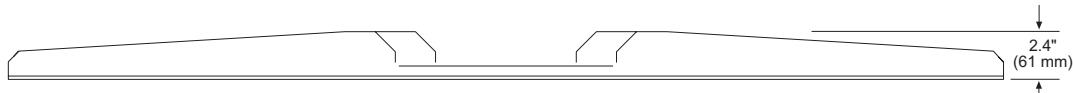

Architects Specifications:

The Triple Stud Wall Plate shall be a Peerless model _____ and shall be located where indicated on the plans. It shall be constructed of 12 gauge cold rolled steel. It shall include special togglers for attachment to a metal stud wall and 1/4-20 x 1/2" screws and washers for attachment of a Peerless **PLA** series TV Wall Mount to the Triple Stud Wall Plate. The finish shall be scratch resistant Black, White, or Silver Fused Epoxy. Assembly and installation shall be done according to instructions provided by the manufacturer.

TECHNICAL DATA SHEET

MODELS: WSP 724, WSP 724S, WSP 724W, WSP 724-GB, WSP 724-GS, WSP 716, WSP 716S, WSP 716W, WSP 716-GB, WSP 716-GS,

NOTES:	
ALL DIMENSIONS:	INCH MM
UNLESS OTHERWISE SPECIFIED	
CL	= CENTER LINE
MATERIAL: 12 GAUGE COLD ROLLED STEEL	

	WSP 716, WSP 716S, WSP 716W, WSP 716-GB, WSP 716-GS	WSP 724, WSP 724S, WSP 724W WSP 724-GB, WSP 724-GS
Weight	16.5 lb (7.48 kg)	25.4 lb (11.520 kg)
Shipping weight	20.4 lb (9.25 kg)	30.9 lb (14 kg)
Maximum Load Capacity	200 lb (90.72 kg)	200 lb (90.72 kg)
Shipping Carton dimensions	L = 35.50 in (902 mm) W = 22.25 in (565 mm) H = 4.50 in (114 mm)	L = 49.50 in (1257 mm) W = 17.75 in (451 mm) H = 5.25 in (133 mm)
Stud Centers	16 in (406mm) center	16" (406), 20" (508) and 24" (610) centers