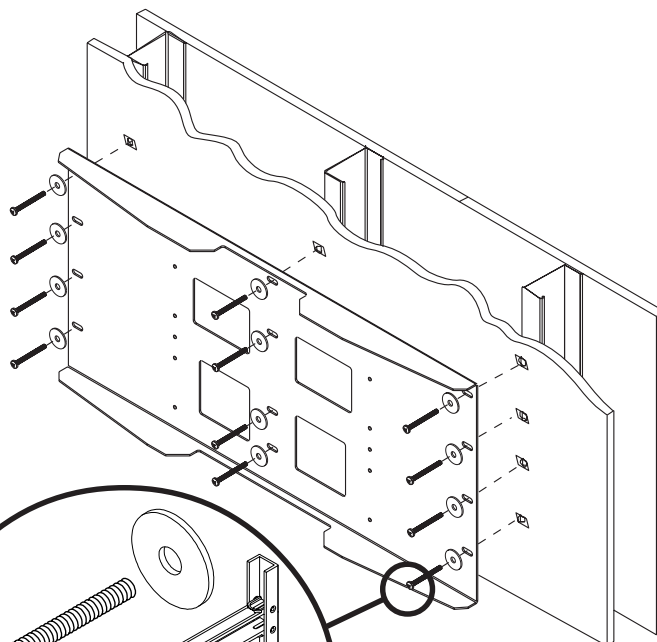

MODELS: WSP 724, WSP 724S, WSP 724W, WSP 724-GB, WSP 724-GS, WSP 716, WSP 716S, WSP 716W, WSP 716-GB, WSP 716-GS,

1/4-20 x 1/2" phillips screw and flat washer

PLA60, PLAV60, PLAV70

Note: Twelve fasteners provided. Refer to instruction sheet for quantity of fasteners to use for specific mounting application.

1/4-20 x 2 1/2" phillips screw, washer & toggler

1/4-20 x 1/2" phillips screw and flat washer

PLA50

Features

- Cable Management Ports
- Scratch resistant fused epoxy finish
- 12 gauge cold rolled steel construction
- Fasteners included
- Special togglers for attachment to metal stud walls included

Architects Specifications:

The Triple Stud Wall Plate shall be a Peerless model _____ and shall be located where indicated on the plans. It shall be constructed of 12 gauge cold rolled steel. It shall include special togglers for attachment to a metal stud wall and 1/4-20 x 1/2" screws and washers for attachment of a Peerless **PLA** series TV Wall Mount to the Triple Stud Wall Plate. The finish shall be scratch resistant Black, White, or Silver Fused Epoxy. Assembly and installation shall be done according to instructions provided by the manufacturer.

TECHNICAL DATA SHEET

MODELS: WSP 724, WSP 724S, WSP 724W, WSP 724-GB, WSP 724-GS, WSP 716, WSP 716S, WSP 716W, WSP 716-GB, WSP 716-GS,

NOTES:	
ALL DIMENSIONS:	INCH MM
UNLESS OTHERWISE SPECIFIED	
CL	= CENTER LINE
MATERIAL: 12 GAUGE COLD ROLLED STEEL	