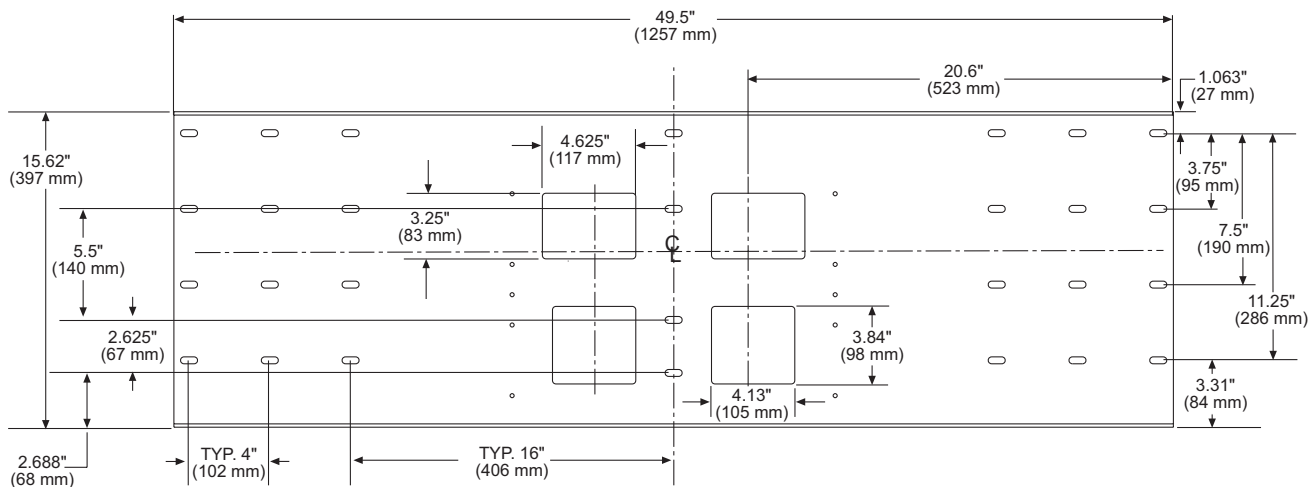

WSP 724, WSP 724S, WSP 724W, WSP 724-GB, WSP 724-GS
Front View