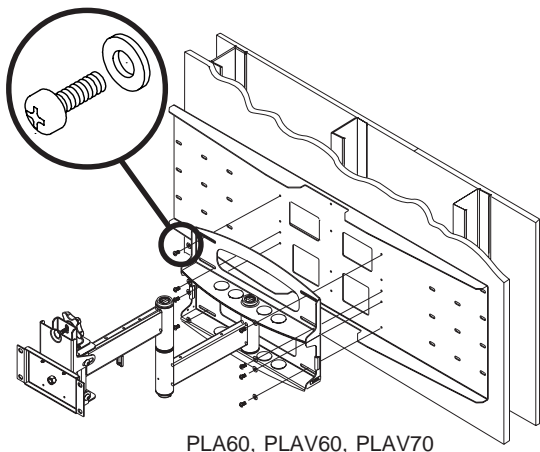

MODELS: WSP 724, WSP 724S, WSP 724W, WSP 724-GB, WSP 724-GS, WSP 716, WSP 716S, WSP 716W, WSP 716-GB, WSP 716-GS,

1/4-20 x 1/2" phillips screw and flat washer

PLA60, PLAV60, PLAV70

Note: Twelve fasteners provided. Refer to instruction sheet for quantity of fasteners to use for specific mounting application.

1/4-20 x 2 1/2" phillips screw, washer & toggler

1/4-20 x 1/2" phillips screw and flat washer

PLA50

Features

- Cable Management Ports
- Scratch resistant fused epoxy finish
- 12 gauge cold rolled steel construction
- Fasteners included
- Special togglers for attachment to metal stud walls included

Architects Specifications:

The Triple Stud Wall Plate shall be a Peerless model _____ and shall be located where indicated on the plans. It shall be constructed of 12 gauge cold rolled steel. It shall include special togglers for attachment to a metal stud wall and 1/4-20 x 1/2" screws and washers for attachment of a Peerless **PLA** series TV Wall Mount to the Triple Stud Wall Plate. The finish shall be scratch resistant Black, White, or Silver Fused Epoxy. Assembly and installation shall be done according to instructions provided by the manufacturer.

TECHNICAL DATA SHEET

MODELS: WSP 724, WSP 724S, WSP 724W, WSP 724-GB, WSP 724-GS, WSP 716, WSP 716S, WSP 716W, WSP 716-GB, WSP 716-GS,

NOTES:	
ALL DIMENSIONS:	INCH MM
UNLESS OTHERWISE SPECIFIED	
CL	= CENTER LINE
MATERIAL: 12 GAUGE COLD ROLLED STEEL	