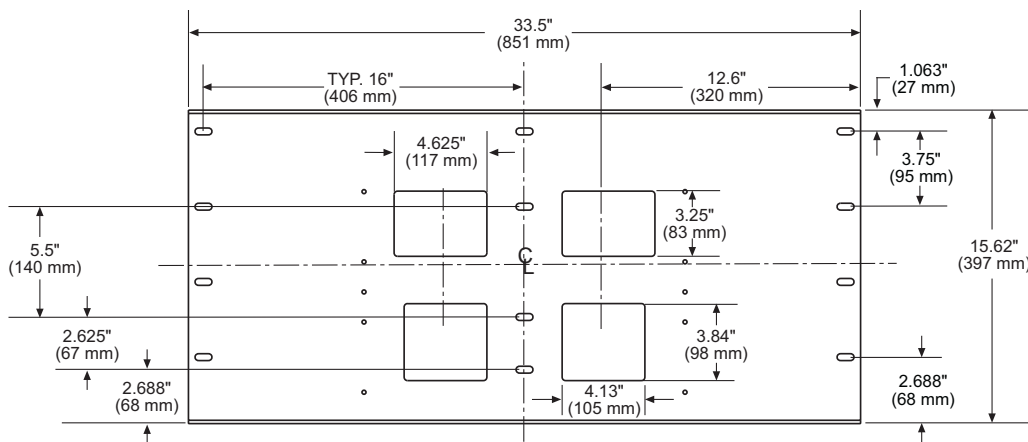

WSP 716, WSP 716S, WSP 716W, WSP 716-GB, WSP 716-GS
Front View