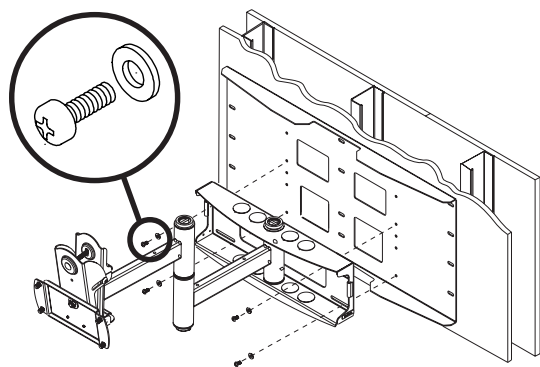

MODELS: WSP 724, WSP 724S, WSP 724W, WSP 724-GB, WSP 724-GS, WSP 716, WSP 716S, WSP 716W, WSP 716-GB, WSP 716-GS,

1/4-20 x 1/2" phillips screw and flat washer

PLA60, PLAV60, PLAV70

Note: Twelve fasteners provided. Refer to instruction sheet for quantity of fasteners to use for specific mounting application.

1/4-20 x 2 1/2" phillips screw, washer & toggler

1/4-20 x 1/2" phillips screw and flat washer

PLA50

Features

- Cable Management Ports
- Scratch resistant fused epoxy finish
- 12 gauge cold rolled steel construction
- Fasteners included
- Special togglers for attachment to metal stud walls included

Architects Specifications:

The Triple Stud Wall Plate shall be a Peerless model _____ and shall be located where indicated on the plans. It shall be constructed of 12 gauge cold rolled steel. It shall include special togglers for attachment to a metal stud wall and 1/4-20 x 1/2" screws and washers for attachment of a Peerless **PLA** series TV Wall Mount to the Triple Stud Wall Plate. The finish shall be scratch resistant Black, White, or Silver Fused Epoxy. Assembly and installation shall be done according to instructions provided by the manufacturer.

TECHNICAL DATA SHEET

MODELS: WSP 724, WSP 724S, WSP 724W, WSP 724-GB, WSP 724-GS, WSP 716, WSP 716S, WSP 716W, WSP 716-GB, WSP 716-GS,

NOTES:	
ALL DIMENSIONS:	INCH MM
UNLESS OTHERWISE SPECIFIED	
CL	= CENTER LINE
MATERIAL: 12 GAUGE COLD ROLLED STEEL	