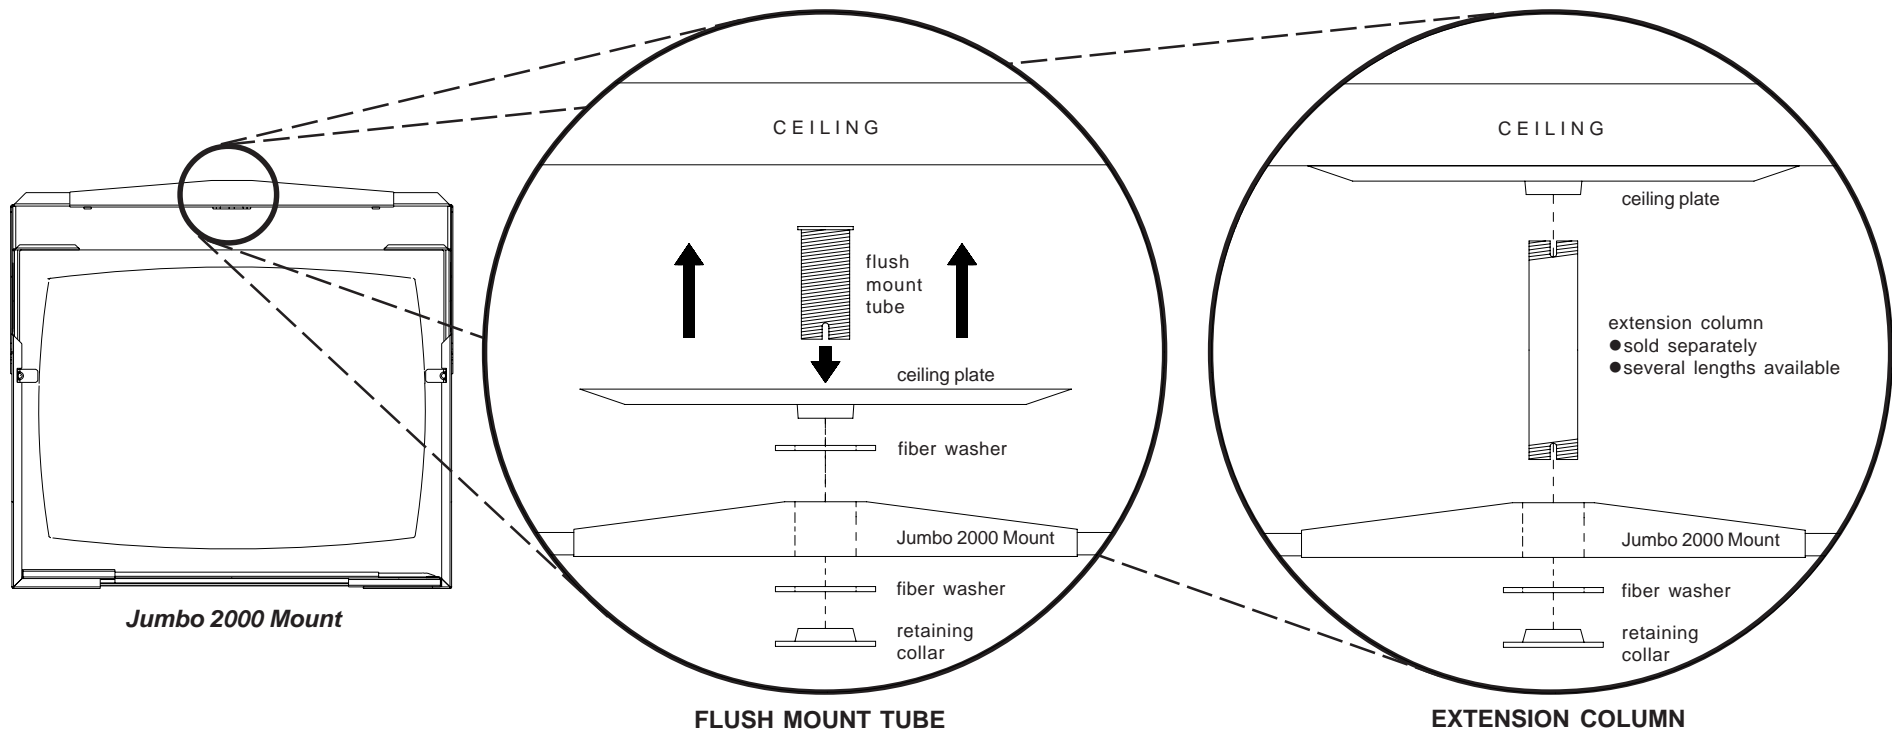

Jumbo 2000 Mount attaches to ceiling plate **CMJ 470 or CMJ 470W** with flush mount tube or extension column. Flush mount tube is included with Jumbo 2000 Mount. Various

lengths of extension columns are available. Adjustable length extension columns are also available. The ceiling to which the ceiling plate is

attached must be capable of carrying four times the combined weight of all components (Jumbo 2000 Mount, extension column, etc.) and equipment (monitor, VCR, etc.).

CEILING PLATE FOR JUMBO 2000 MOUNTS - SPECIFICATIONS			
Model Numbers	Max. Load Capacity		Compatible Jumbo 2000 Mount Models
	Concrete	Wood	
CMJ 470 CMJ 470W	300 lb (137 kg)	300 lb (137 kg)	JMC 2630, JMC 2630S, JMC 2640, JMC 2640S, JMC 2640D, JMC 2640DS, JMC 2650, JMC 2650S, JMC 2650D, JMC 2650DS, JMC 2655, JMC 2655S, JMC 2660, JMC 2660S, JMC 2665, JMC 2665S, JMC 2670, JMC 2670S, JMC 2675, JMC 2675S

WARNING: WEIGHT OF TV or MONITOR NOT TO EXCEED MAXIMUM LOAD CAPACITY!

Model Number	Weight	Shipping Weight
CMJ470, CMJ 470W	2.6 lb (1.2 kg)	3.2 lb (1.5 kg)