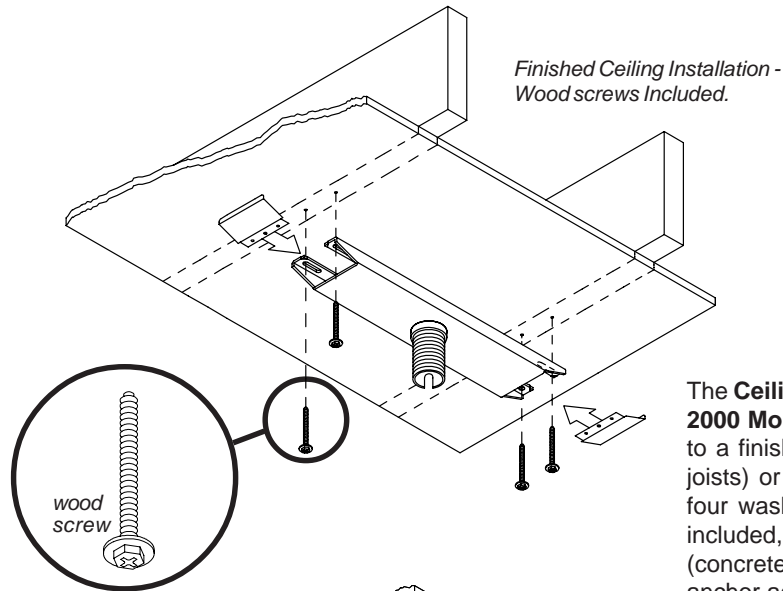

See page 2 for specifications / Jumbo 2000 Mount compatibility.

The Ceiling Plate for Jumbo 2000 Mounts can be attached to a finished ceiling (wood joists) or wood beam using the four washer head wood screws included, or a structural ceiling (concrete) using concrete anchor accessory kit ACC 204 (sold separately).

Architects specifications:

The Ceiling Plate shall be a Peerless model _____ and shall be attached where indicated on the plans. It shall have a 1 1/2 - 11.5 NPS threaded fitting to accept a Peerless flush mount tube or extension column. It shall be constructed of 14 gauge cold rolled steel and finished in black or white fused epoxy. It shall be U.L. Listed. Assembly and installation shall be done according to the instructions provided by the manufacturer.

Jumbo 2000 Mount attaches to ceiling plate **CMJ 470 or CMJ 470W** with flush mount tube or extension column. Flush mount tube is included with Jumbo 2000 Mount. Various

lengths of extension columns are available. Adjustable length extension columns are also available. The ceiling to which the ceiling plate is