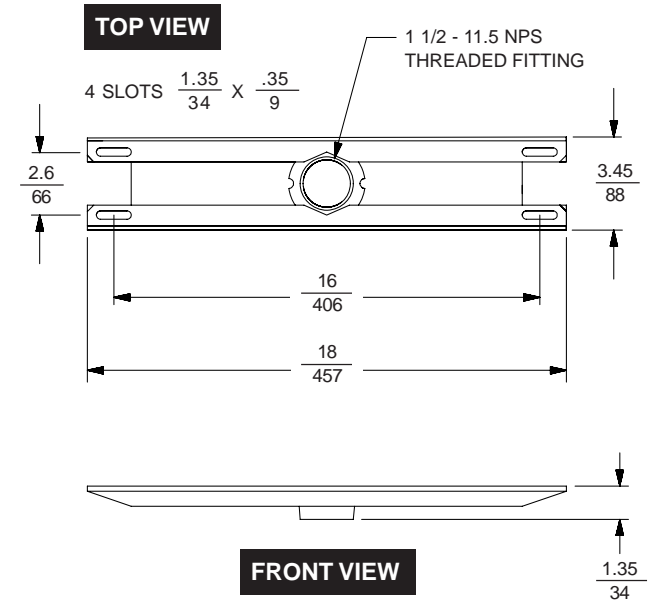

See page 2 for specifications / Jumbo 2000 Mount compatibility.

The Ceiling Plate for Jumbo 2000 Mounts can be attached to a finished ceiling (wood joists) or wood beam using the four washer head wood screws included, or a structural ceiling (concrete) using concrete anchor accessory kit ACC 204 (sold separately).

Architects specifications:

The Ceiling Plate shall be a Peerless model _____ and shall be attached where indicated on the plans. It shall have a 1 1/2 - 11.5 NPS threaded fitting to accept a Peerless flush mount tube or extension column. It shall be constructed of 14 gauge cold rolled steel and finished in black or white fused epoxy. It shall be U.L. Listed. Assembly and installation shall be done according to the instructions provided by the manufacturer.

Jumbo 2000 Mount attaches to ceiling plate **CMJ 470 or CMJ 470W** with flush mount tube or extension column. Flush mount tube is included with Jumbo 2000 Mount. Various

lengths of extension columns are available. Adjustable length extension columns are also available. The ceiling to which the ceiling plate is