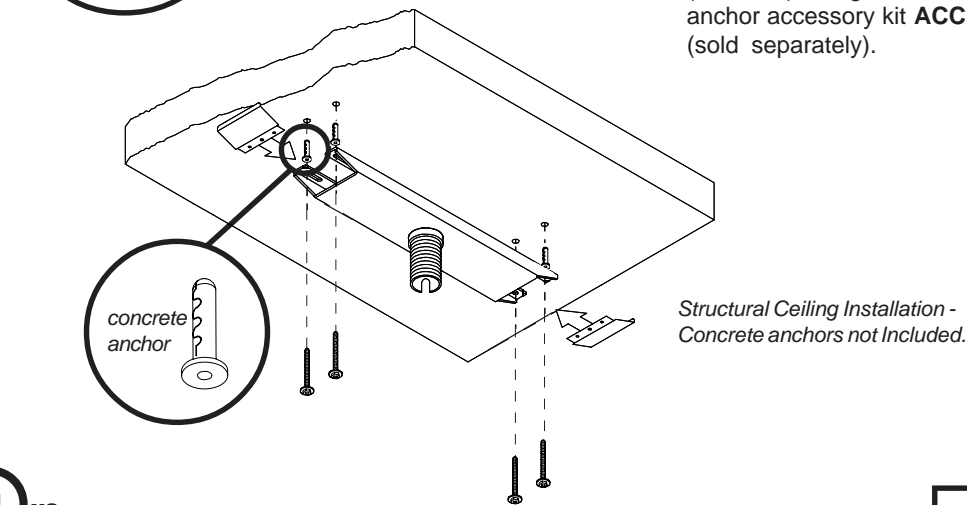

See page 2 for specifications / Jumbo 2000 Mount compatibility.

The Ceiling Plate for Jumbo 2000 Mounts can be attached to a finished ceiling (wood joists) or wood beam using the four washer head wood screws included, or a structural ceiling (concrete) using concrete anchor accessory kit ACC 204 (sold separately).

Architects specifications:

The Ceiling Plate shall be a Peerless model _____ and shall be attached where indicated on the plans. It shall have a 1 1/2 - 11.5 NPS threaded fitting to accept a Peerless flush mount tube or extension column. It shall be constructed of 14 gauge cold rolled steel and finished in black or white fused epoxy. It shall be U.L. Listed. Assembly and installation shall be done according to the instructions provided by the manufacturer.

Jumbo 2000 Mount attaches to ceiling plate **CMJ 470 or CMJ 470W** with flush mount tube or extension column. Flush mount tube is included with Jumbo 2000 Mount. Various

lengths of extension columns are available. Adjustable length extension columns are also available. The ceiling to which the ceiling plate is