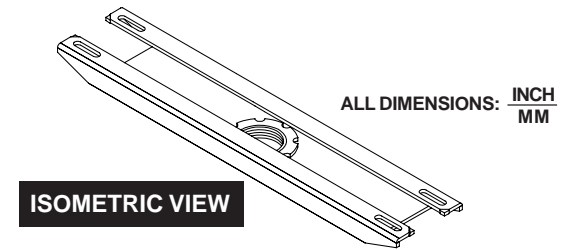

See page 2 for specifications / Jumbo 2000 Mount compatibility.

The Ceiling Plate for Jumbo 2000 Mounts can be attached to a finished ceiling (wood joists) or wood beam using the four washer head wood screws included, or a structural ceiling (concrete) using concrete anchor accessory kit ACC 204 (sold separately).

	MODEL NUMBER	
	CMJ 480	CMJ 490
	CMJ 480W	CMJ 490W
A	20" (508 mm)	24" (610 mm)
B	22" (559 mm)	26" (660 mm)

**Architects specifications:**

The Ceiling Plate shall be a Peerless model \_\_\_\_\_ and shall be attached where indicated on the plans. It shall have a 1 1/2 - 11.5 NPS threaded fitting to accept a Peerless flush mount tube or extension column. It shall be constructed of 12 gauge cold rolled steel and finished in black or white fused epoxy. It shall be U.L. Listed. Assembly and installation shall be done according to the instructions provided by the manufacturer.