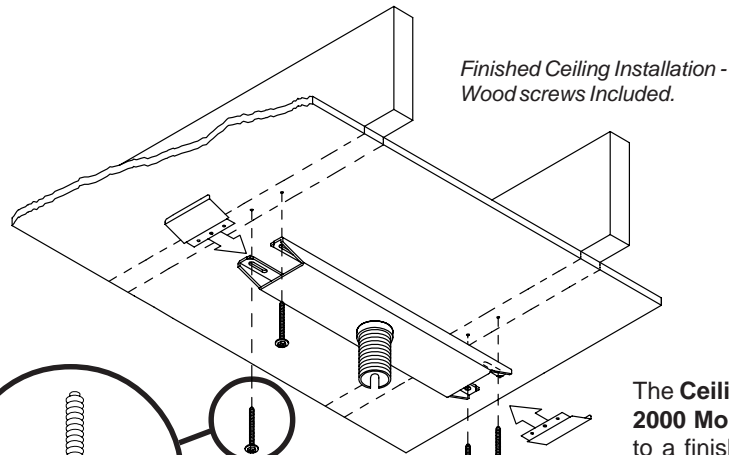

See page 2 for specifications / Jumbo 2000 Mount compatibility.

The Ceiling Plate for Jumbo 2000 Mounts can be attached to a finished ceiling (wood joists) or wood beam using the four washer head wood screws included, or a structural ceiling (concrete) using concrete anchor accessory kit ACC 204 (sold separately).

	MODEL NUMBER	
	CMJ 480	CMJ 490
	CMJ 480W	CMJ 490W
A	20" (508 mm)	24" (610 mm)
B	22" (559 mm)	26" (660 mm)

**Architects specifications:**

The Ceiling Plate shall be a Peerless model \_\_\_\_\_ and shall be attached where indicated on the plans. It shall have a 1 1/2 - 11.5 NPS threaded fitting to accept a Peerless flush mount tube or extension column. It shall be constructed of 12 gauge cold rolled steel and finished in black or white fused epoxy. It shall be U.L. Listed. Assembly and installation shall be done according to the instructions provided by the manufacturer.

Jumbo 2000 Mount attaches to ceiling plate **CMJ 480, CMJ 480W, CMJ 490, or CMJ 490W** with flush mount tube or extension column. Flush mount tube is included with Jumbo

2000 Mount. Various lengths of extension columns are available. Adjustable length extension columns are also available. The ceiling to which the ceiling plate is