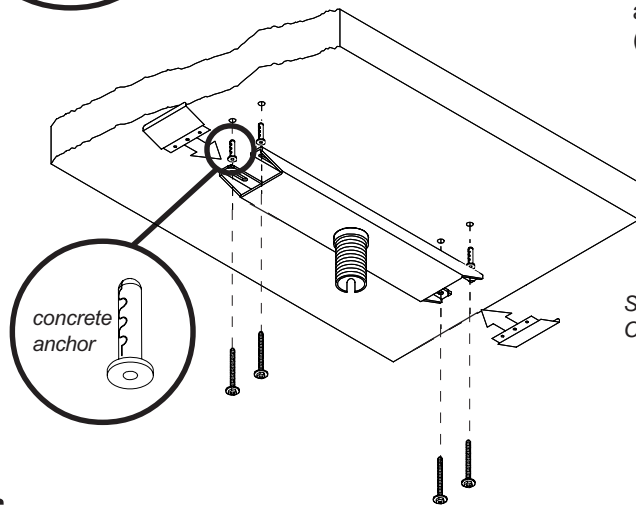

See page 2 for specifications / Jumbo 2000 Mount compatibility.

The Ceiling Plate for Jumbo 2000 Mounts can be attached to a finished ceiling (wood joists) or wood beam using the four washer head wood screws included, or a structural ceiling (concrete) using concrete anchor accessory kit ACC 204 (sold separately).

	MODEL NUMBER	
	CMJ 480	CMJ 490
	CMJ 480W	CMJ 490W
A	20" (508 mm)	24" (610 mm)
B	22" (559 mm)	26" (660 mm)

**Architects specifications:**

The Ceiling Plate shall be a Peerless model \_\_\_\_\_ and shall be attached where indicated on the plans. It shall have a 1 1/2 - 11.5 NPS threaded fitting to accept a Peerless flush mount tube or extension column. It shall be constructed of 12 gauge cold rolled steel and finished in black or white fused epoxy. It shall be U.L. Listed. Assembly and installation shall be done according to the instructions provided by the manufacturer.

Jumbo 2000 Mount attaches to ceiling plate **CMJ 480, CMJ 480W, CMJ 490, or CMJ 490W** with flush mount tube or extension column. Flush mount tube is included with Jumbo

2000 Mount. Various lengths of extension columns are available. Adjustable length extension columns are also available. The ceiling to which the ceiling plate is