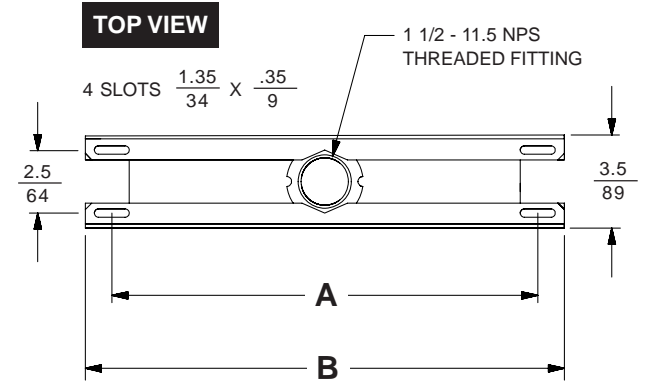

See page 2 for specifications / Jumbo 2000 Mount compatibility.

The Ceiling Plate for Jumbo 2000 Mounts can be attached to a finished ceiling (wood joists) or wood beam using the four washer head wood screws included, or a structural ceiling (concrete) using concrete anchor accessory kit ACC 204 (sold separately).

	MODEL NUMBER	
	CMJ 480	CMJ 490
	CMJ 480W	CMJ 490W
A	20" (508 mm)	24" (610 mm)
B	22" (559 mm)	26" (660 mm)

**Architects specifications:**

The Ceiling Plate shall be a Peerless model \_\_\_\_\_ and shall be attached where indicated on the plans. It shall have a 1 1/2 - 11.5 NPS threaded fitting to accept a Peerless flush mount tube or extension column. It shall be constructed of 12 gauge cold rolled steel and finished in black or white fused epoxy. It shall be U.L. Listed. Assembly and installation shall be done according to the instructions provided by the manufacturer.

Jumbo 2000 Mount attaches to ceiling plate **CMJ 480, CMJ 480W, CMJ 490, or CMJ 490W** with flush mount tube or extension column. Flush mount tube is included with Jumbo

2000 Mount. Various lengths of extension columns are available. Adjustable length extension columns are also available. The ceiling to which the ceiling plate is