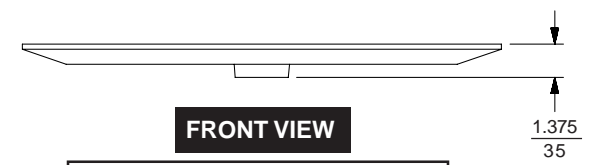

See page 2 for specifications / Jumbo 2000 Mount compatibility.

The Ceiling Plate for Jumbo 2000 Mounts can be attached to a finished ceiling (wood joists) or wood beam using the four washer head wood screws included, or a structural ceiling (concrete) using concrete anchor accessory kit ACC 204 (sold separately).

	MODEL NUMBER	
	CMJ 480	CMJ 490
	CMJ 480W	CMJ 490W
A	20" (508 mm)	24" (610 mm)
B	22" (559 mm)	26" (660 mm)

**Architects specifications:**

The Ceiling Plate shall be a Peerless model \_\_\_\_\_ and shall be attached where indicated on the plans. It shall have a 1 1/2 - 11.5 NPS threaded fitting to accept a Peerless flush mount tube or extension column. It shall be constructed of 12 gauge cold rolled steel and finished in black or white fused epoxy. It shall be U.L. Listed. Assembly and installation shall be done according to the instructions provided by the manufacturer.