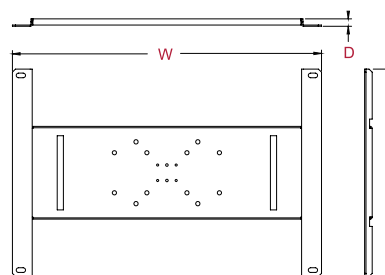

Architect Specifications

The PLP Dedicated Adaptor Plate shall be a Peerless-AV model PLP-V100, PLP-V2X1, PLP-V2X2, PLP-V3X2, PLP-V3X3, PLP-V4X2, PLP-V4X3, PLP-V4X4, PLP-V6X2, PLP-V6X4, PLP-V6X6 or PLP-V8X4 and shall be located where indicated on the plans. Assembly and installation shall be done according to instructions provided by the manufacturer.

Visit peerless-av.com to see the complete line of AV solutions from Peerless-AV, including outdoor displays, wireless, kiosks, digital audio, display mounts, projector mounts, carts/stands, and a full assortment of accessories.

Peerless-AV
2300 White Oak Circle
Aurora, IL 60502 USA
(800) 865-2112
(630) 375-5100
Fax: (800) 359-6500

Peerless-AV Europe
Unit 3 Watford Interchange
Colonial Way, Watford
Herts, WD24 4WP
United Kingdom
+44 (0) 1923 200100
Fax: +44 (0) 1923 200101

Peerless-AV de México
Ave de las Industrias 413
Parque Industrial Escobedo
Escobedo, N.L.,
Mexico 66050
+52 (81) 8384-8300
Fax: +52 (81) 8384-8360