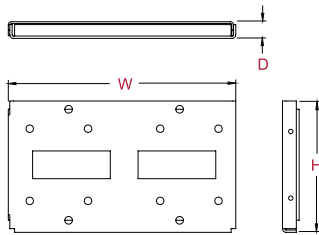

Package Specifications

	PACKAGE SIZE (W x H x D)	PACKAGE SHIP WEIGHT	PACKAGE UPC CODE	PACKAGE CONTENTS	UNITS IN PACKAGE
PLP-V100	13.50" x 11.75" x 1.50" (343 x 298 x 38mm)	3.9lb (1.75kg)	735029227199	Adaptor, hardware and instructions	1
PLP-V2X1	12.75" x 9.50" x 2.50" (324 x 241 x 64mm)	4.1lb (1.86kg)	735029254720		
PLP-V2X2	12.75" x 9.50" x 2.50" (324 x 241 x 64mm)	3.6lb (1.61kg)	735029254737		
PLP-V3X2	29.00" x 21.00" x 1.13" (737 x 533 x 29mm)	4.1lb (1.86kg)	735029255772		
PLP-V3X3	29.00" x 21.00" x 1.13" (737 x 533 x 29mm)	6.5lb (2.95kg)	735029257349		
PLP-V4X2	29.00" x 21.00" x 1.13" (737 x 533 x 29mm)	7.0lb (3.18kg)	735029254744		
PLP-V4X3	29.00" x 21.00" x 1.13" (737 x 533 x 29mm)	7.7b (3.49kg)	735029255789		
PLP-V4X4	29.00" x 21.00" x 1.13" (737 x 533 x 29mm)	7.9b (3.57kg)	735029257356		
PLP-V6X2	29.00" x 21.00" x 1.13" (737 x 533 x 29mm)	9.0 (4.09kg)	735029254751		
PLP-V6X4	29.00" x 21.00" x 1.13" (737 x 533 x 29mm)	10.1b (4.57kg)	735029254768		
PLP-V6X6	27.00" x 25.50" x 5.25" (686 x 648 x 133mm)	11.0lb (5.00kg)	735029302414		
PLP-V8X4	35.00" x 21.00" x 1.50" (889 x 533 x 38mm)	11.9lb (5.41kg)	735029254393		

Compatible with: **Many Peerless-AV® Display Mounts**
Contact Peerless-AV Customer Care for more information.

MODEL	H	W	D
PLP-V100	5.92" (150mm)	10.25" (260mm)	.75" (19mm)
PLP-V2x1	9.00" (228mm)	10.51" (266mm)	.94" (23mm)

MODEL	H	W	D
PLP-V2X2	8.79" (223mm)	9.38" (238mm)	.60" (15mm)
PLP-V3X2	8.89" (225mm)	12.79" (324mm)	.60" (15mm)
PLP-V3X3	12.63" (320mm)	13.03" (330mm)	.60" (15mm)
PLP-V4X2	8.92" (226mm)	16.78" (426mm)	.60" (15mm)
PLP-V4X3	12.83" (326mm)	16.72" (424mm)	.60" (15mm)
PLP-V4X4	16.63" (422mm)	16.91" (429mm)	.60" (15mm)
PLP-V6X2	11.75" (298mm)	25.15" (638mm)	.60" (15mm)
PLP-V6X4	16.77" (426mm)	25.00" (635mm)	.60" (15mm)
PLP-V6X6	24.62" (625mm)	25.33" (643mm)	.60" (15mm)
PLP-V8X4	32.76" (832mm)	17.00" (431mm)	.60" (15mm)

All dimensions = inch (mm)