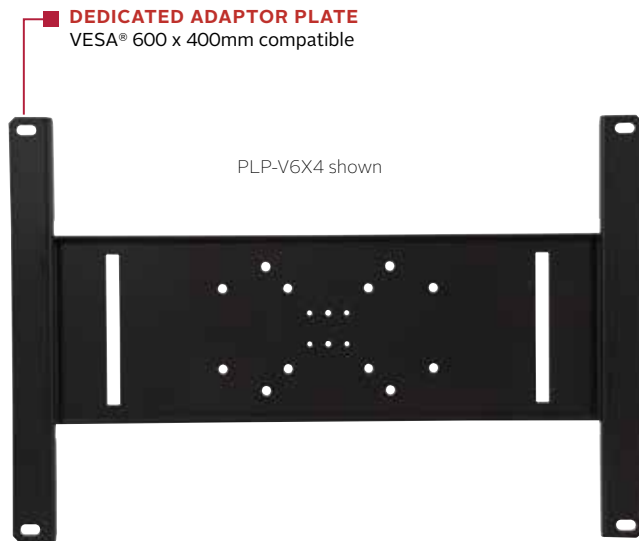

# PLP Dedicated Adaptor Plates

FOR USE WITH PEERLESS-AV® DISPLAY MOUNTS

The PLP Dedicated Adaptor Plates offer compatibility for displays with a specific VESA® pattern. These adaptor brackets are designed to quickly and easily attach to many Peerless-AV® display mounts that incorporate the PLP mounting pattern. Mount your display with confidence knowing the included security hardware will help prevent theft and keep your displays safely mounted.

*Our PLP Dedicated Adaptor Plates come with included security hardware, which help prevent theft and enhance the protection of your display.*

### Additional Features

- ✓ Dedicated VESA® PLP adaptor plates (see back page for details)
- ✓ Compatible with many Peerless-AV® display mounts (mounts sold separately)
- ✓ All Peerless-AV PLP dedicated adaptor plates are provided with security hardware for effective theft deterrence
- ✓ Heavy gauge cold rolled steel construction

PLP-V100 shown

PLP-V6X6 shown with SR1M Flat Panel Floor Cart

RoHS

MADE IN USA

<b>PLP-V100:</b>	PLP Dedicated Adaptor Plate VESA® 100 x 100mm compatible	<b>PLP-V4X3:</b>	PLP Dedicated Adaptor Plate VESA® 400 x 300mm compatible
<b>PLP-V2X1:</b>	PLP Dedicated Adaptor Plate VESA® 200 x 100mm compatible	<b>PLP-V4X4:</b>	PLP Dedicated Adaptor Plate VESA® 400 x 400mm compatible
<b>PLP-V2X2:</b>	PLP Dedicated Adaptor Plate VESA® 200 x 200mm compatible	<b>PLP-V6X2:</b>	PLP Dedicated Adaptor Plate VESA® 600 x 200mm compatible
<b>PLP-V3X2:</b>	PLP Dedicated Adaptor Plate VESA® 300 x 200mm compatible	<b>PLP-V6X4:</b>	PLP Dedicated Adaptor Plate VESA® 600 x 400mm compatible
<b>PLP-V3X3:</b>	PLP Dedicated Adaptor Plate VESA® 300 x 300mm compatible	<b>PLP-V6X6:</b>	PLP Dedicated Adaptor Plate VESA® 600 x 600mm compatible
<b>PLP-V4X2:</b>	PLP Dedicated Adaptor Plate VESA® 400 x 200mm compatible	<b>PLP-V8X4:</b>	PLP Dedicated Adaptor Plate VESA® 800 x 400mm compatible