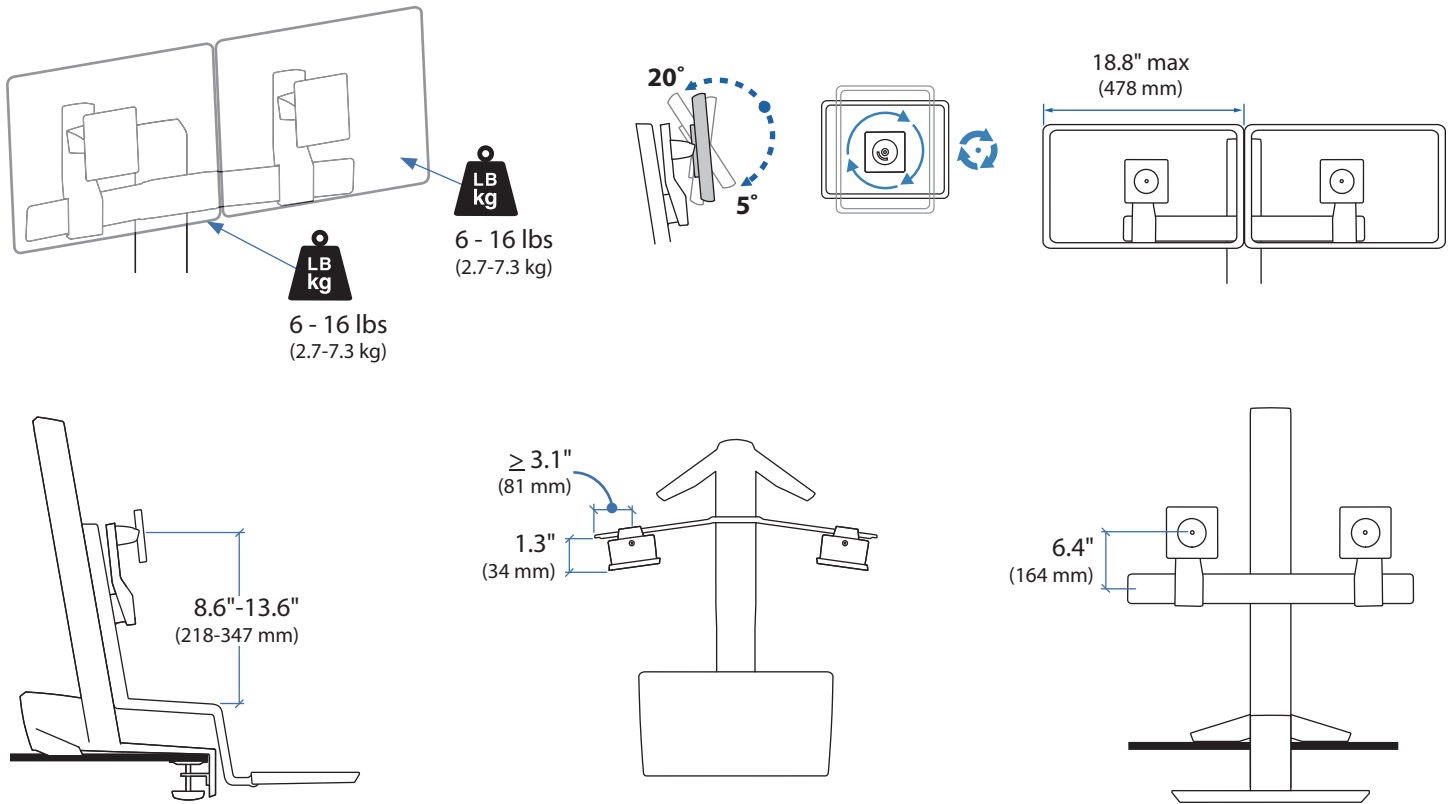

Tall User Kit for WorkFit-S

© 2011 Ergotron, Inc. rev. 06/23/2011 DIM-WorkFit-S-Tall Content is subject to change without notification

Americas Sales and Corporate Headquarters

St. Paul, MN USA
(800) 888-8458
+1-651-681-7600
www.ergotron.com
sales@ergotron.com