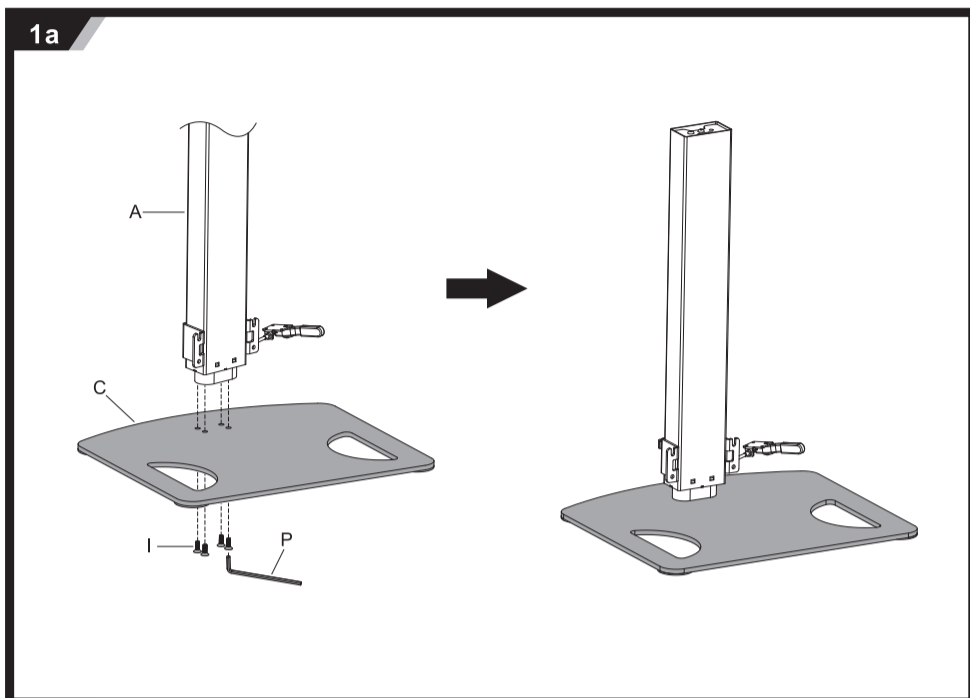

Sit-Stand Desk Workstation

FDM-STAND-2

75x75/100x100

FREEDOM STAND

Press and hold lever.
Lift up/down.

Release to lock in place.

ERGOTECH
INNOVATIVE ERGONOMIC SOLUTIONS

www.ergotechgroup.com