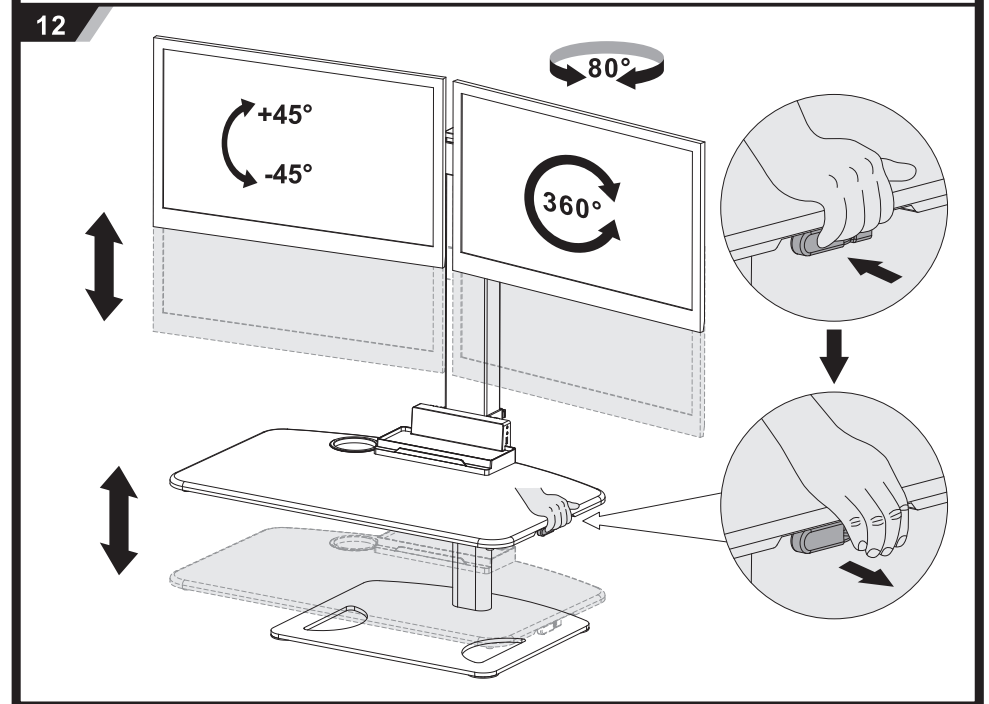

Sit-Stand Desk Workstation

FDM-STAND-2

75x75/100x100

FREEDOM STAND

Press and hold lever.
Lift up/down.

Release to lock in place.

ERGOTECH
INNOVATIVE ERGONOMIC SOLUTIONS

www.ergotechgroup.com