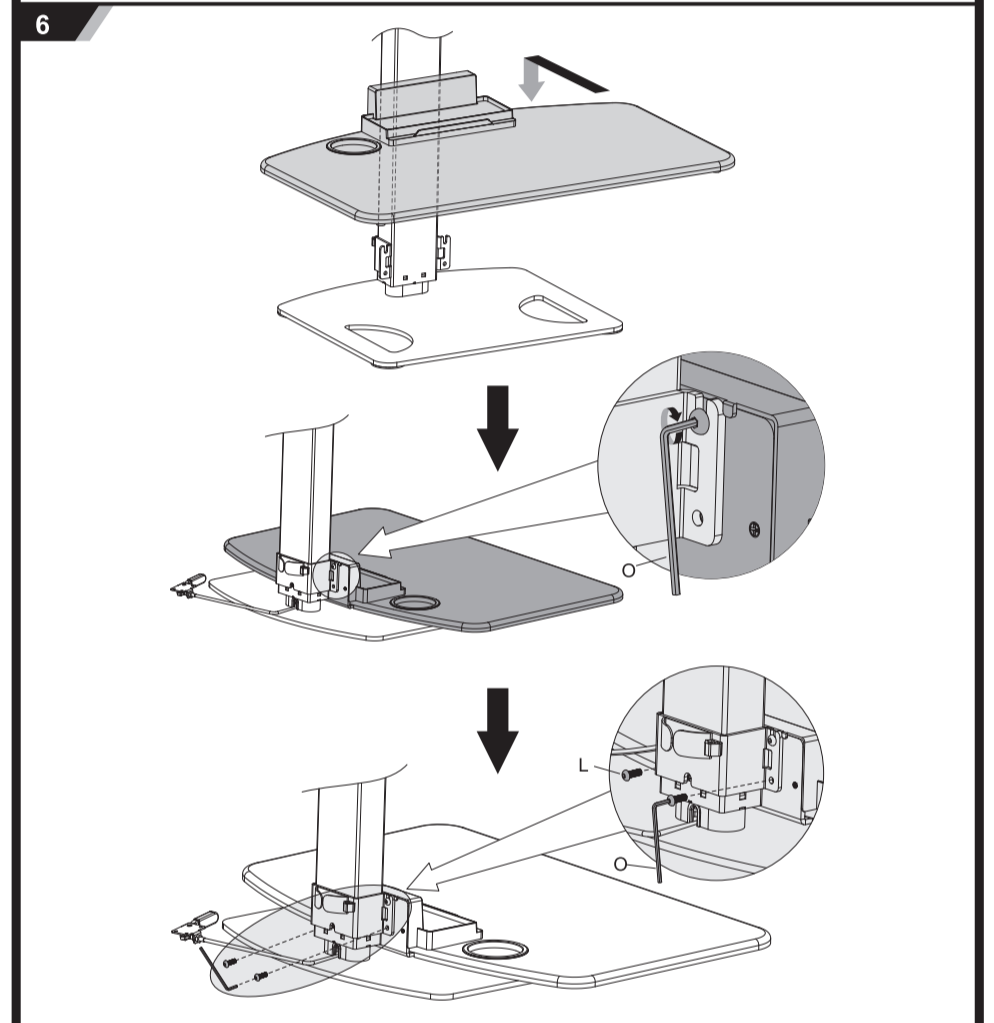

Sit-Stand Desk Workstation

FDM-STAND-2

75x75/100x100

FREEDOM STAND

Press and hold lever.
Lift up/down.

Release to lock in place.

ERGOTECH
INNOVATIVE ERGONOMIC SOLUTIONS

www.ergotechgroup.com