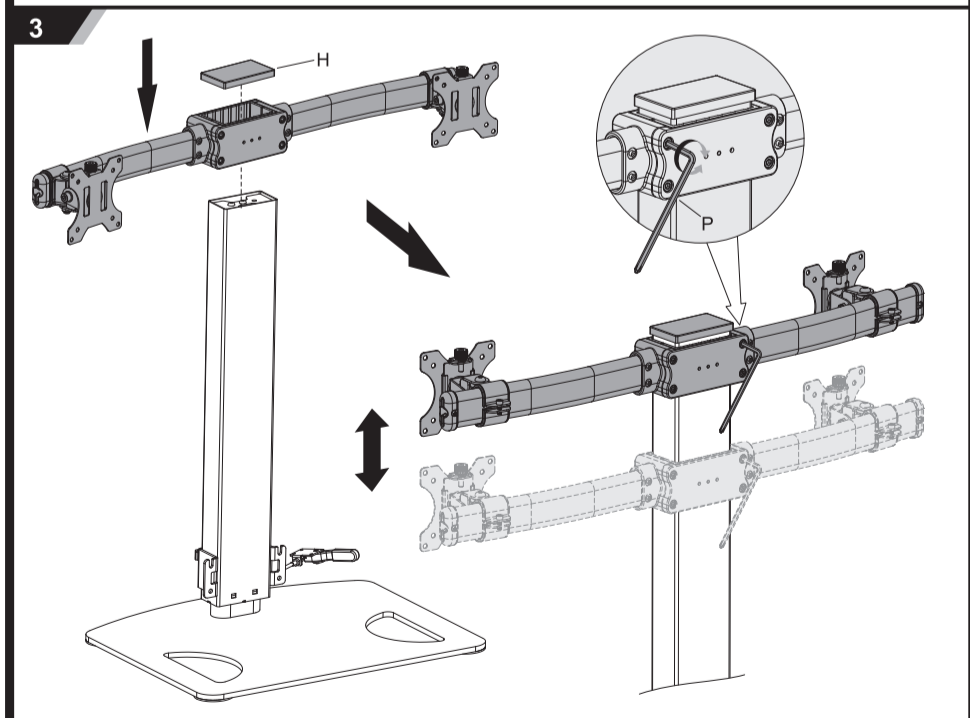

Sit-Stand Desk Workstation

FDM-STAND-2

75x75/100x100

FREEDOM STAND

Press and hold lever.
Lift up/down.

Release to lock in place.

ERGOTECH
INNOVATIVE ERGONOMIC SOLUTIONS

www.ergotechgroup.com