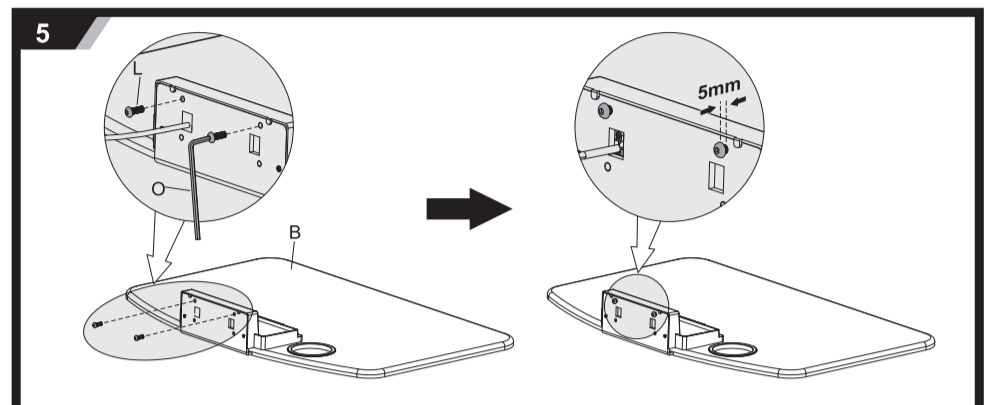

Sit-Stand Desk Workstation

FDM-STAND-2

75x75/100x100

FREEDOM STAND

Press and hold lever.
Lift up/down.

Release to lock in place.

ERGOTECH
INNOVATIVE ERGONOMIC SOLUTIONS

www.ergotechgroup.com