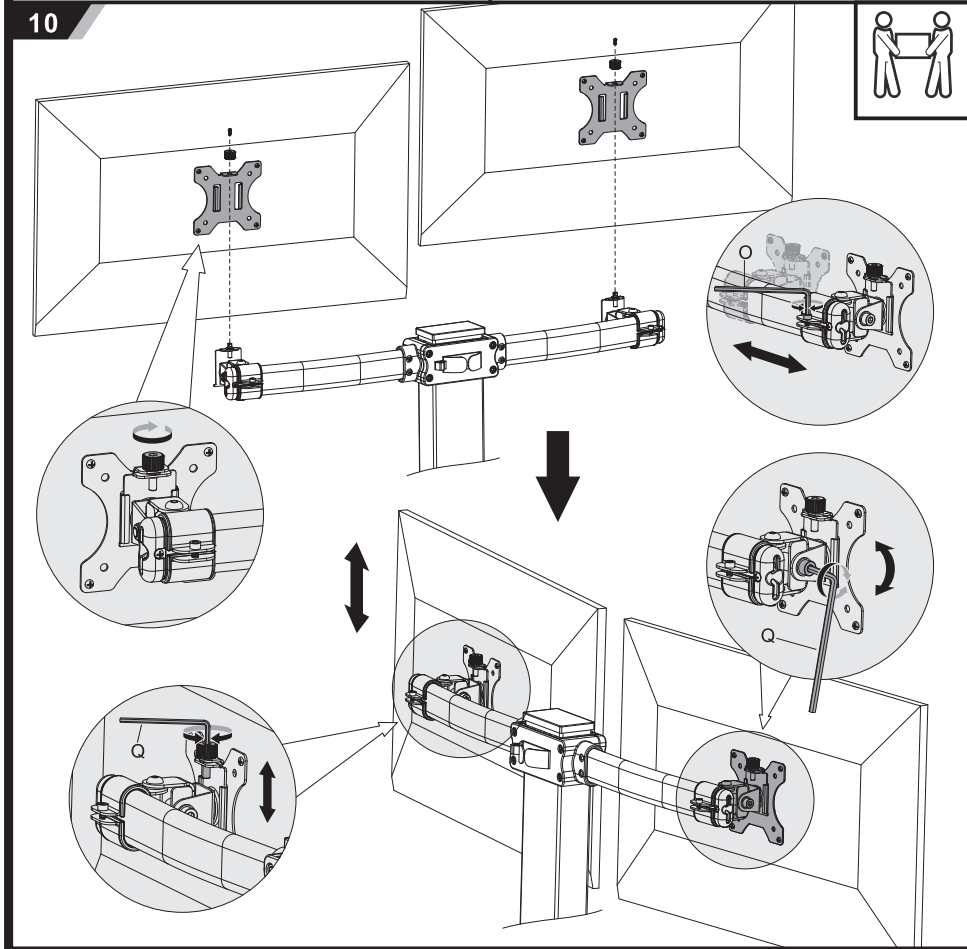

Sit-Stand Desk Workstation

FDM-STAND-2

75x75/100x100

FREEDOM STAND

Press and hold lever.
Lift up/down.

Release to lock in place.

ERGOTECH
INNOVATIVE ERGONOMIC SOLUTIONS

www.ergotechgroup.com