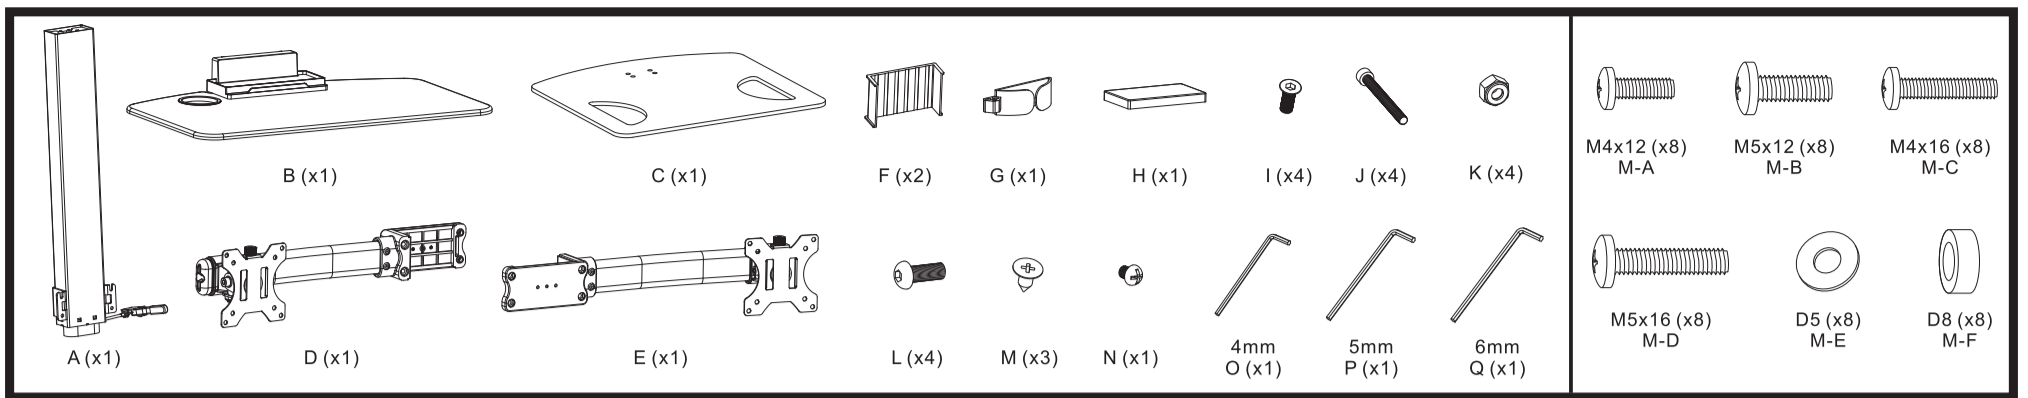

Sit-Stand Desk Workstation

FDM-STAND-2

75x75/100x100

FREEDOM STAND

Press and hold lever.
Lift up/down.

Release to lock in place.

ERGOTECH
INNOVATIVE ERGONOMIC SOLUTIONS

www.ergotechgroup.com