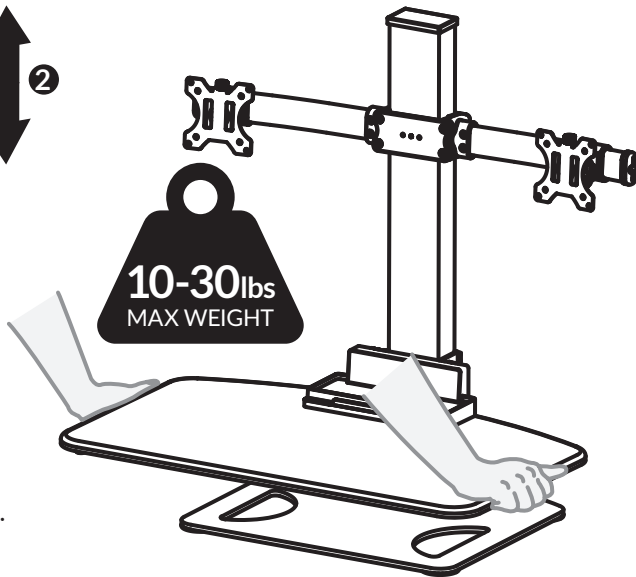

Sit-Stand Desk Workstation

FDM-STAND-2

75x75/100x100

FREEDOM STAND

Press and hold lever.
Lift up/down.

Release to lock in place.

ERGOTECH
INNOVATIVE ERGONOMIC SOLUTIONS

www.ergotechgroup.com