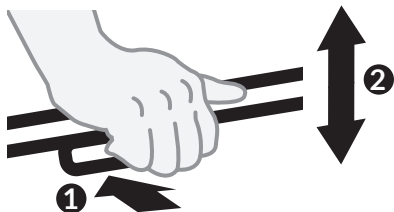

Sit-Stand Desk Workstation

FDM-STAND-2

75x75/100x100

FREEDOM STAND

Press and hold lever.
Lift up/down.

Release to lock in place.

ERGOTECH
INNOVATIVE ERGONOMIC SOLUTIONS

www.ergotechgroup.com