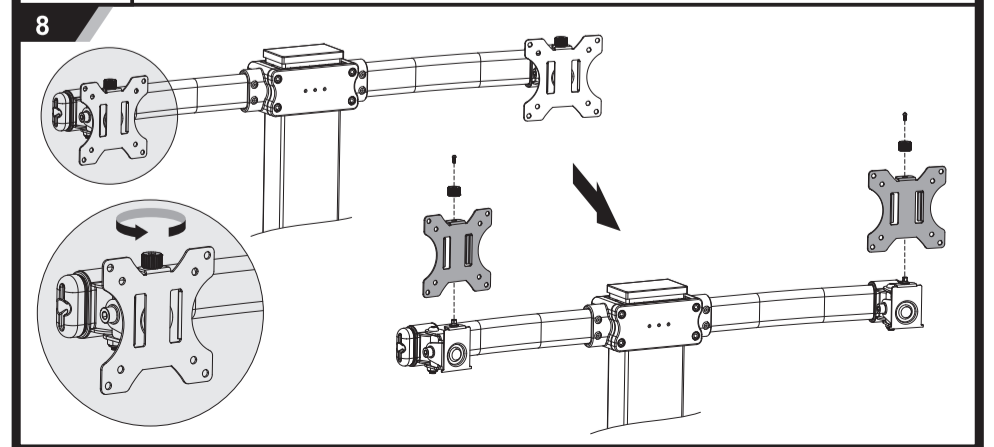

Sit-Stand Desk Workstation

FDM-STAND-2

75x75/100x100

FREEDOM STAND

Press and hold lever.
Lift up/down.

Release to lock in place.

ERGOTECH
INNOVATIVE ERGONOMIC SOLUTIONS

www.ergotechgroup.com