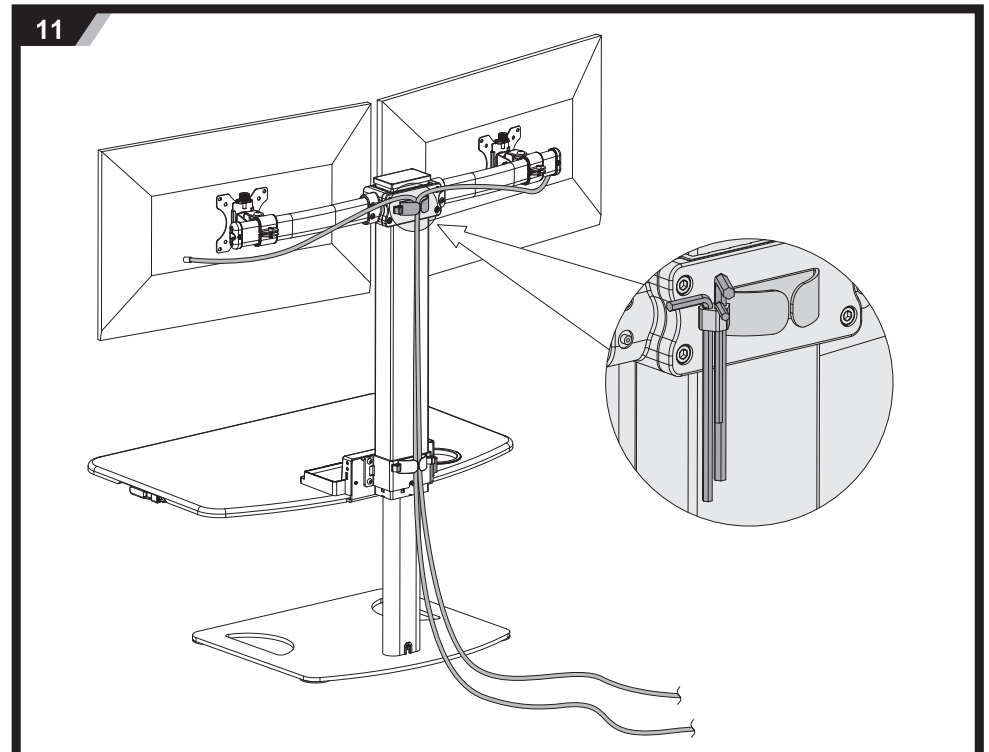

Sit-Stand Desk Workstation

FDM-STAND-2

75x75/100x100

FREEDOM STAND

Press and hold lever.
Lift up/down.

Release to lock in place.

ERGOTECH
INNOVATIVE ERGONOMIC SOLUTIONS

www.ergotechgroup.com