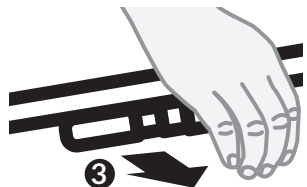

Sit-Stand Desk Workstation

FDM-STAND-2

75x75/100x100

FREEDOM STAND

Press and hold lever.
Lift up/down.

Release to lock in place.

ERGOTECH
INNOVATIVE ERGONOMIC SOLUTIONS

www.ergotechgroup.com