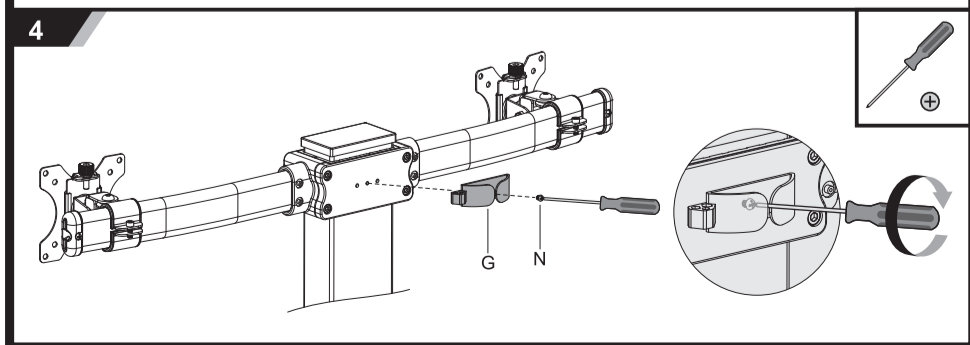

Sit-Stand Desk Workstation

FDM-STAND-2

75x75/100x100

FREEDOM STAND

Press and hold lever.
Lift up/down.

Release to lock in place.

ERGOTECH
INNOVATIVE ERGONOMIC SOLUTIONS

www.ergotechgroup.com