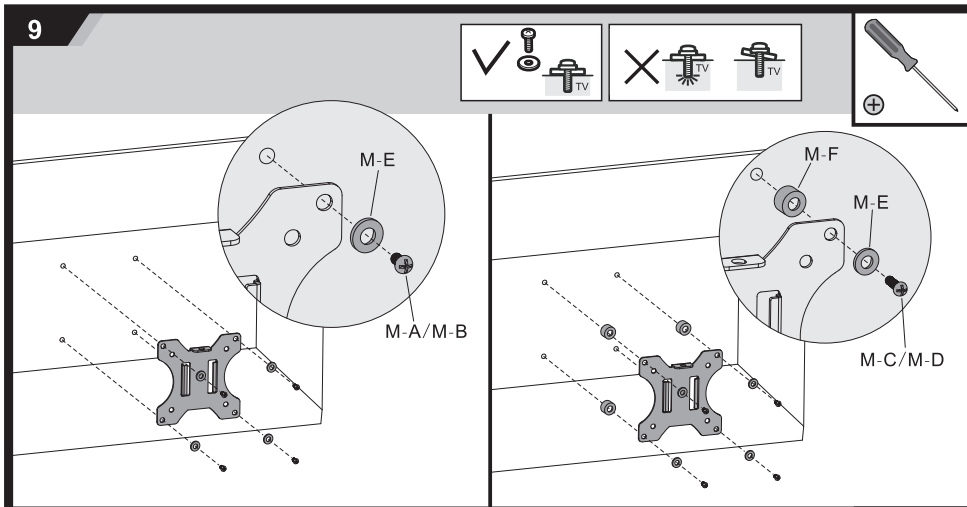

Sit-Stand Desk Workstation

FDM-STAND-2

75x75/100x100

FREEDOM STAND

Press and hold lever.
Lift up/down.

Release to lock in place.

ERGOTECH
INNOVATIVE ERGONOMIC SOLUTIONS

www.ergotechgroup.com