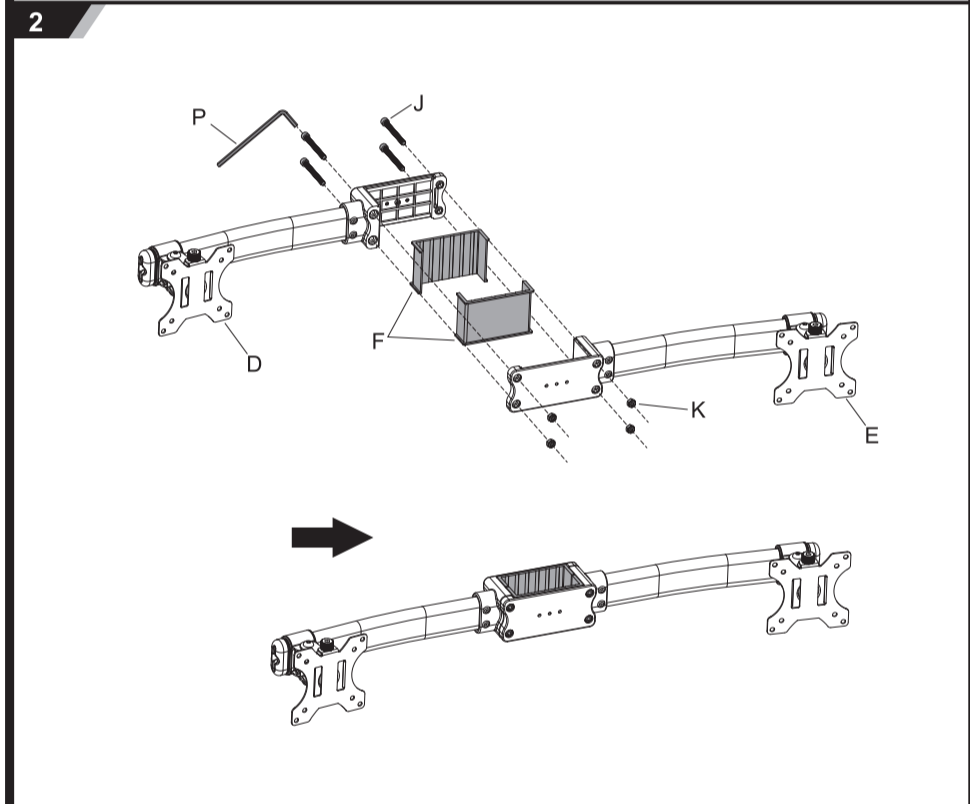

Sit-Stand Desk Workstation

FDM-STAND-2

75x75/100x100

FREEDOM STAND

Press and hold lever.
Lift up/down.

Release to lock in place.

ERGOTECH
INNOVATIVE ERGONOMIC SOLUTIONS

www.ergotechgroup.com