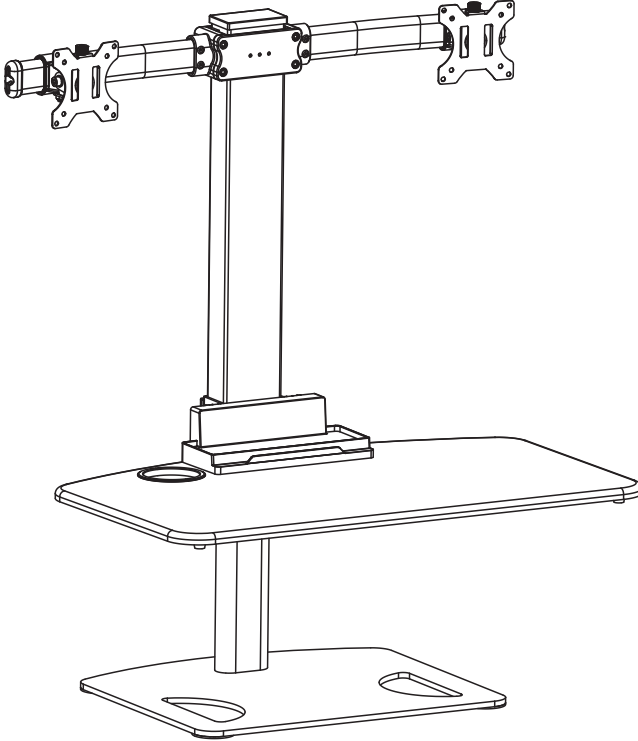

Sit-Stand Desk Workstation

FDM-STAND-2

75x75/100x100

FREEDOM STAND

Press and hold lever.
Lift up/down.

Release to lock in place.

ERGOTECH
INNOVATIVE ERGONOMIC SOLUTIONS

www.ergotechgroup.com