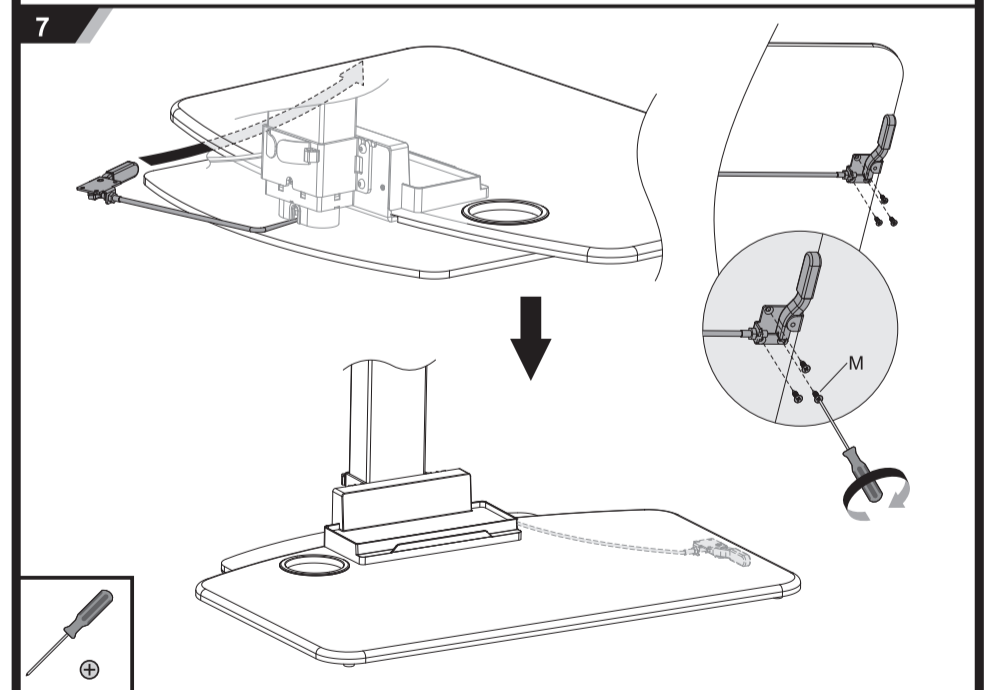

Sit-Stand Desk Workstation

FDM-STAND-2

75x75/100x100

FREEDOM STAND

Press and hold lever.
Lift up/down.

Release to lock in place.

ERGOTECH
INNOVATIVE ERGONOMIC SOLUTIONS

www.ergotechgroup.com