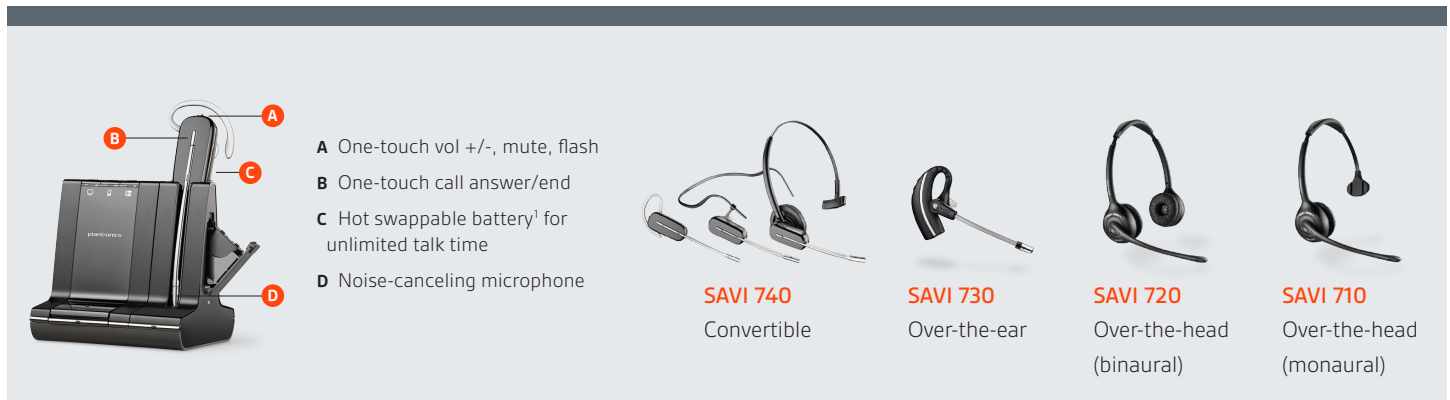

### Multiple devices. Singular control.

The Savi 700 series is changing the way productivity-focused office professionals communicate. With multi-device connectivity, an ultra-versatile convertible headset, and up to 350 feet of wireless range, now you can easily manage PC, mobile and desk phone calls with the most intelligent wireless headset system on the market.

# SAVI 700 SERIES

- A** One-touch vol +/-, mute, flash
- B** One-touch call answer/end
- C** Hot swappable battery<sup>1</sup> for unlimited talk time
- D** Noise-canceling microphone

**SAVI 740**  
Convertible

## SUPERIOR CALL MANAGEMENT

- 3-way connectivity to easily switch and mix PC, mobile, and desk phone audio
- Automatically routes mobile audio to whichever device you pick up
- Easily transfer audio between headset and mobile phone to take calls on-the-road
- UC presence automatically updated when on a PC, mobile, or desk phone call
- Energy efficient adaptive power system optimizes for range and talk time
- Conference in up to three additional headsets and guests can continue through multiple calls

## SAVI 740 INNOVATIVE DESIGN

- Lightest DECT wireless headset on the market
- Three comfortable wearing styles
- Hot swappable battery<sup>1</sup> for unlimited talk time