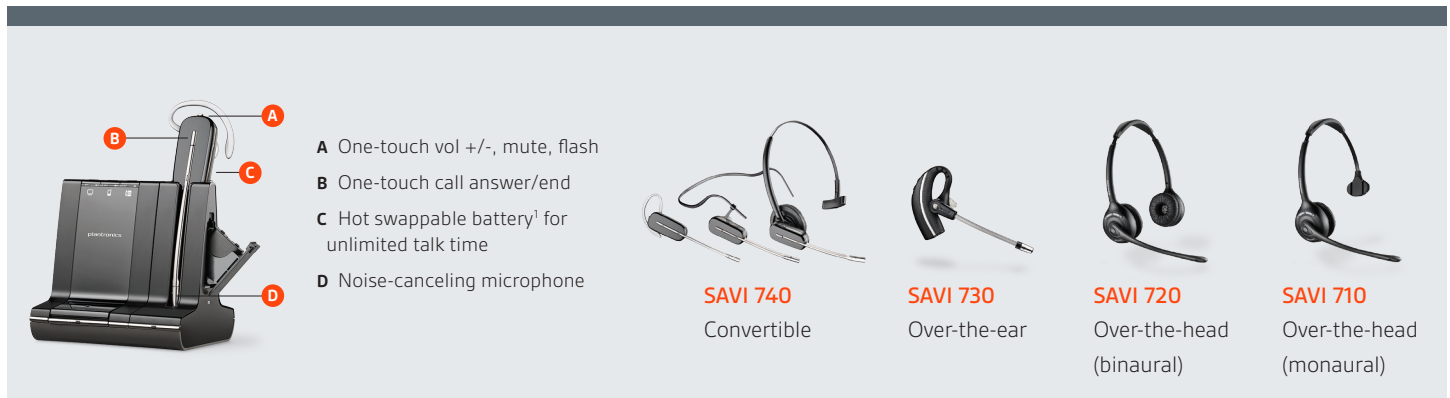

SAVI 700 SERIES

Multiple devices. Singular control.

The Savi 700 series is changing the way productivity-focused office professionals communicate. With multi-device connectivity, an ultra-versatile convertible headset, and up to 350 feet of wireless range, now you can easily manage PC, mobile and desk phone calls with the most intelligent wireless headset system on the market.

Multi-device connectivity

SAVI 700 SERIES

SUPERIOR CALL MANAGEMENT

- 3-way connectivity to easily switch and mix PC, mobile, and desk phone audio
- Automatically routes mobile audio to whichever device you pick up
- Easily transfer audio between headset and mobile phone to take calls on-the-road
- UC presence automatically updated when on a PC, mobile, or desk phone call
- Energy efficient adaptive power system optimizes for range and talk time
- Conference in up to three additional headsets and guests can continue through multiple calls

SAVI 740 INNOVATIVE DESIGN

- Lightest DECT wireless headset on the market
- Three comfortable wearing styles
- Hot swappable battery¹ for unlimited talk time

ADVANCED DECT WIRELESS SECURITY

- Keep calls and information safe and secure with the latest DECT security certification
- Most secure DECT headset on the market certified by DECT forum

PREMIUM SOUND QUALITY

- Advanced wideband audio using CAT-iq technology for high definition voice quality
- Noise-canceling microphone reduces background noise interruptions

- Enhanced Digital Signal Processing (DSP) provides more natural voice sounds