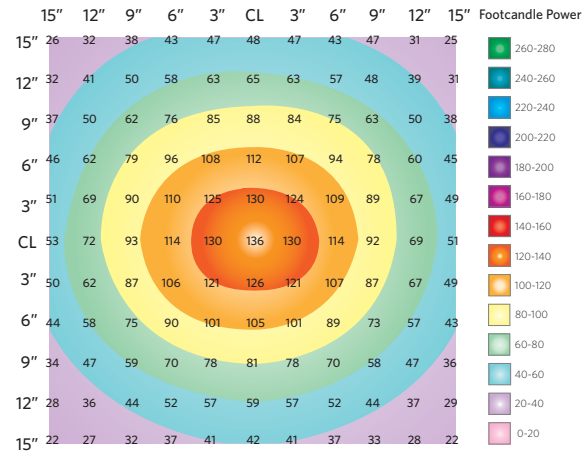

CIG2-MT-IC	1	\$49	●
------------	---	------	---

CIGLIO 2™ LED UNDER-CABINET LIGHT

Specifications

Ciglio 2, 16" Fixture

- Foot candle power (@ 18"): **136 fc**
- Light output (lumens): **828 lm**
- Power consumption (wattage): **8.1 W**
- Lumens per watt: **102 lm/W**
- Photometric performance: **See chart**
- Light color temperature (CCT): **3100 K**
- Color Rendering Index (CRI): **83 CRI**
- Fixture dimensions: **W: 16" x H: 0.6" x D: 1.4"**
- Recommended installation: **24" cabinets**

Photometrics

Source at 18"

Ciglio 2, 28" Fixture

- Foot candle power (@ 18"): **222 fc**
- Light output (lumens): **1734 lm**
- Power consumption (wattage): **16.2 W**
- Lumens per watt: **107 lm/W**
- Photometric performance: **See chart**
- Light color temperature (CCT): **3100 K**
- Color Rendering Index (CRI): **83 CRI**
- Fixture dimensions: **W: 28" x H: 0.6" x D: 1.4"**
- Recommended installation: **32" cabinets**