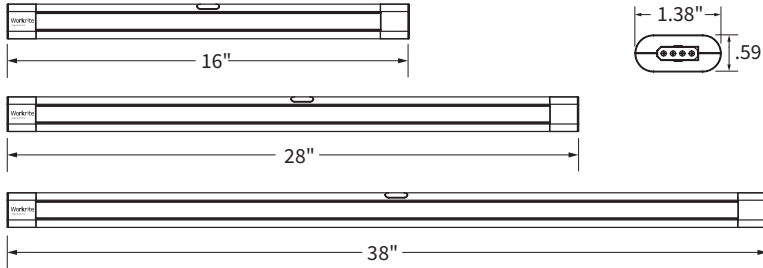

Length	Model #	Weight	US \$ List	Quick Ship
16"	CIG2-UCL-16-S	3	\$175	●
28"	CIG2-UCL-28-S	4	\$275	●
38"	CIG2-UCL-38-S	5	\$375	●

Dimensions

Lengths

Daisy Chain Configuration Examples

Supports up to 80" of actual fixture length