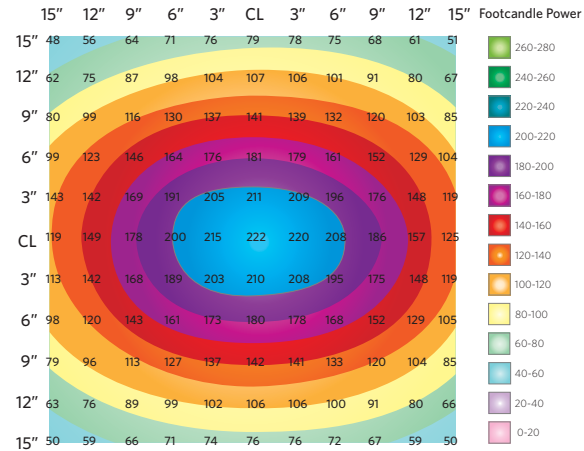

CIG2-MT-IC	1	\$49	●
------------	---	------	---

CIGLIO 2™ LED UNDER-CABINET LIGHT

Specifications

Ciglio 2, 16" Fixture

- Foot candle power (@ 18"): **136 fc**
- Light output (lumens): **828 lm**
- Power consumption (wattage): **8.1 W**
- Lumens per watt: **102 lm/W**
- Photometric performance: **See chart**
- Light color temperature (CCT): **3100 K**
- Color Rendering Index (CRI): **83 CRI**
- Fixture dimensions: **W: 16" x H: 0.6" x D: 1.4"**
- Recommended installation: **24" cabinets**

Photometrics

Source at 18"

Ciglio 2, 28" Fixture

- Foot candle power (@ 18"): **222 fc**
- Light output (lumens): **1734 lm**
- Power consumption (wattage): **16.2 W**
- Lumens per watt: **107 lm/W**
- Photometric performance: **See chart**
- Light color temperature (CCT): **3100 K**
- Color Rendering Index (CRI): **83 CRI**
- Fixture dimensions: **W: 28" x H: 0.6" x D: 1.4"**
- Recommended installation: **32" cabinets**