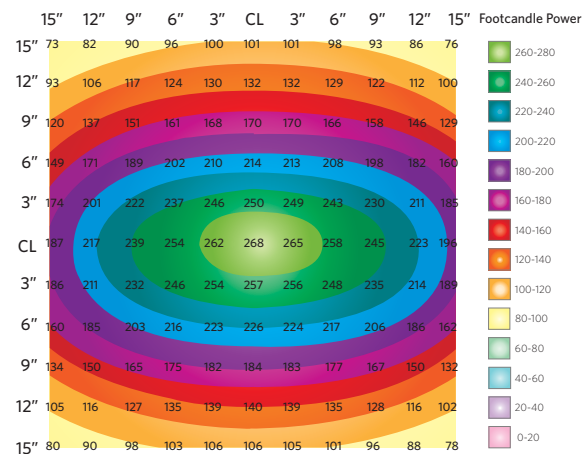

CIG2-MT-IC	1	\$49	●
------------	---	------	---

CIGLIO 2™ LED UNDER-CABINET LIGHT

Specifications

Ciglio 2, 16" Fixture

- Foot candle power (@ 18"): **136 fc**
- Light output (lumens): **828 lm**
- Power consumption (wattage): **8.1 W**
- Lumens per watt: **102 lm/W**
- Photometric performance: **See chart**
- Light color temperature (CCT): **3100 K**
- Color Rendering Index (CRI): **83 CRI**
- Fixture dimensions: **W: 16" x H: 0.6" x D: 1.4"**
- Recommended installation: **24" cabinets**

Photometrics

Source at 18"

Ciglio 2, 28" Fixture

- Foot candle power (@ 18"): **222 fc**
- Light output (lumens): **1734 lm**
- Power consumption (wattage): **16.2 W**
- Lumens per watt: **107 lm/W**
- Photometric performance: **See chart**
- Light color temperature (CCT): **3100 K**
- Color Rendering Index (CRI): **83 CRI**
- Fixture dimensions: **W: 28" x H: 0.6" x D: 1.4"**
- Recommended installation: **32" cabinets**

Ciglio 2, 38" Fixture

- Foot candle power (@ 18"): **268 fc**
- Light output (lumens): **2500 lm**
- Power consumption (wattage): **22.7 W**
- Lumens per watt: **110 lm/W**
- Photometric performance: **See chart**
- Light color temperature (CCT): **3100 K**
- Color Rendering Index (CRI): **83 CRI**
- Fixture dimensions: **W: 38" x H: 0.6" x D: 1.4"**
- Recommended installation: **48" cabinets**