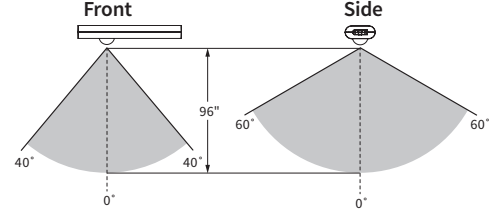

Occupancy Sensor Range and Field of View

Ciglio 2 Jumper Cables

- Require for Daisy Chain interconnect between fixtures
- Available in two cable lengths

Length	Model #	Weight	US $ List	Quick Ship
12"	CIG2-CABLE-12-B	1	$14	
24"	CIG2-CABLE-24-B	1	$19	

Parts

Replacement Ciglio 2 Power Adaptor Cable

- Adapts cable from transformer into four pin Molex connector

7"	CIG2-CABLE-PWR	1	$5	

Replacement Ciglio 2 Installation/Mounting Kit

- Replacement or additional mount kit for quick installation on metal or wooden cabinets
- Kit Includes:
  - Three 30° rotation mounts for wood or metal cabinets and In-line coupler
  - Ciglio 2 interconnect Molex

CIG2-MT-IC	1	$49	●