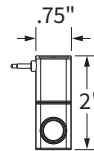

- Maximize energy savings with a passive infrared Occupancy Sensor
- Automatically turns your light off after 15 minutes of inactivity and back on once motion is detected
- 360° swivel design allows you to direct the sensor in the optimal sensing area
- Dimensions: .75"W × .5"D × 2" H

LTG-OCC-PVT-S	1	$55	$70	●

Height & width