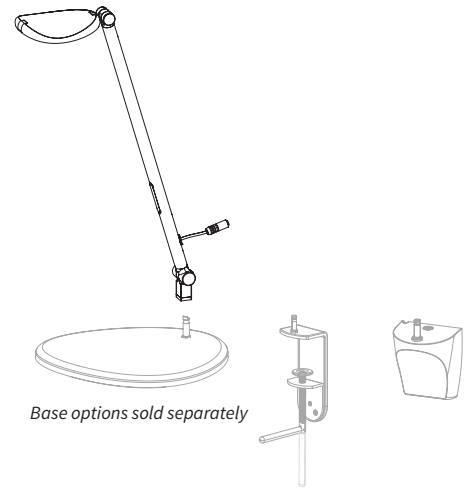

ASTRA 3 SINGLE ARM LED DESK LIGHT

Astra 3 Single Arm Desk Light

Specifications:

- 19.8" Reach from base/mount
- Multiple base options
- Bright white light output: 3100K, 93 CRI
- Included occupancy sensor
- Continuous dimming from 100% – 5%
- Touch button on/off & dimming controls
- UL Certified, Energy Star Compliant Luminaires V1.2
- 50,000+ hour life LED's (L70 rating)
- 5 year fixture warranty
- Available in silver
- 12 W transformer included:
  - 24 V, 0.5 A, Class 2 transformer: 3" x 1.125" x 1.75"
  - Two prong plug on 6 foot cord, connects to 3 foot cord attached to fixture