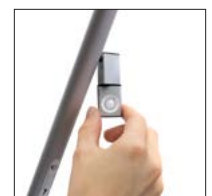

Energy saving Occupancy Sensor turns on with movement and off after 15 minutes of inactivity.