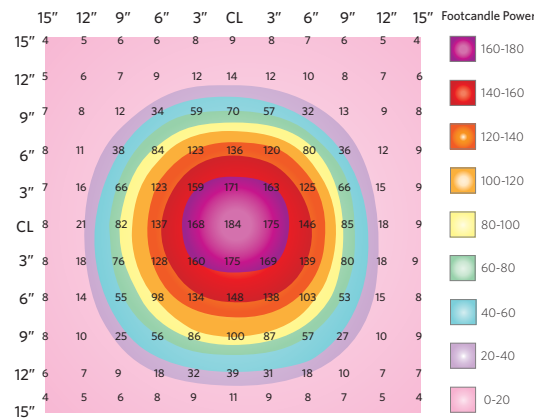

### Dimensions

#### Horizontal and vertical reach

#### Fixture pivot & rotation

Shade pivot

Shade rotation

### Photometrics

Source at 15"