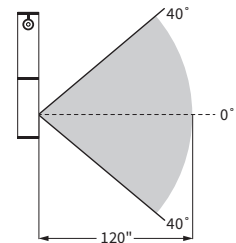

### Dimensions

### Replacement Occupancy Sensor

- Maximize energy savings with a passive infrared Occupancy Sensor
- Automatically turns your light off after 15 minutes of inactivity and back on once motion is detected
- 360° swivel design allows you to direct the sensor in the optimal sensing area
- Dimensions: .75"W × .5"D × 2" H

LTG-OCC-PVT-S	1	\$55	\$70	●
---------------	---	------	------	---

Height & width

Range & field of view