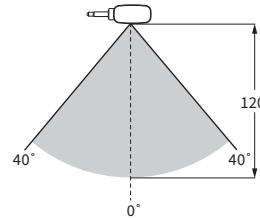

### Replacement Occupancy Sensor

- Maximize energy savings with a passive infrared Occupancy Sensor
- Automatically turns your light off after 15 minutes of inactivity and back on once motion is detected
- 360° swivel design allows you to direct the sensor in the optimal sensing area
- Dimensions: .75"W × .5"D × 2" H

LTG-OCC-PVT-S	1	\$55	\$70	●
---------------	---	------	------	---

Height & width

Range & field of view