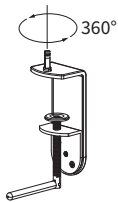

Two Piece C-Clamp Mount

- The sturdiest and most compact mounting solution
- Two piece design provides easy installation in space constrained environments
- Provides 360° of rotation at the base
- Attaches to surfaces .25" – 2.5" thick
- Dimensions: 2"W × 1.75"D × 4.5" H

LTG-CCB-TP-S	1	$22	$28