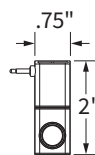

LTG-CCB-TP-S	1	\$22	\$28	
--------------	---	------	------	--

Tool Bar, & Slatwall Mount

- Add some height to your light and conserve desk space by mounting to a Workrite Tool Bar
- Adjustable clamp design is also compatible with any 90° edge .5" – 1.75" Slatwall system.
- Provides 360° of rotation at the base
- Dimensions: 2.5"W × 2"D × 2.8"H

LTG-TSB-ADJ-S	1	\$35	\$45	
---------------	---	------	------	--

Accessories & Parts

Replacement Occupancy Sensor

- Maximize energy savings with a passive infrared Occupancy Sensor
- Automatically turns your light off after 15 minutes of inactivity and back on once motion is detected
- 360° swivel design allows you to direct the sensor in the optimal sensing area
- Dimensions: .75"W × .5"D × 2" H

LTG-OCC-SWVL-S	1	\$55	\$70	●
----------------	---	------	------	---

Height & width

Range & field of view

Replacement Astra Transformer

- 12 W transformer
- 24 V, 0.5 A, Class 2 transformer: 3" × 1.125" × 1.75"
- Type A, two prong plug on 6 foot cord