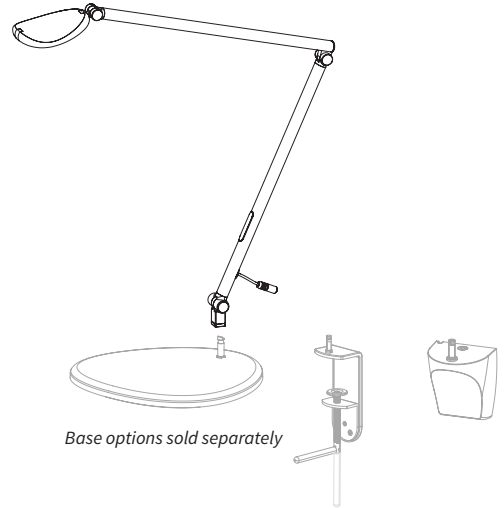

BIG REACH, BIGGER PERFORMANCE

The Astra 3 Double Arm was designed to provide outstanding reach in a small footprint. With nearly 3 feet of extension from the base, the Astra 3 Double Arm puts illumination exactly where it is needed. Clustered high-output, high CRI LEDs provide a highly efficient white light with no shadowing effect.

Touch button design with auto shut-off programming and brightness memory.

Energy saving Occupancy Sensor turns on with movement and off after 15 minutes of inactivity.

ASTRA 3 DOUBLE ARM LED DESK LIGHT

Astra 3 Double Arm Desk Light

Specifications:

- 34.9" Reach from base/mount
- Multiple base options
- Bright white light output: 3100K, 93 CRI
- Included occupancy sensor
- Continuous dimming from 100% – 5%
- Touch button on/off & dimming controls
- UL Certified, Energy Star Compliant Luminaires V1.2
- 50,000+ hour life LED's (L70 rating)
- 5 year fixture warranty
- Available in silver
- 12 W transformer included:
 - 24 V, 0.5 A, Class 2 transformer: 3" × 1.125" × 1.75"
 - Two prong plug on 6 foot cord, connects to 3 foot cord attached to fixture

Model #	Weight	US \$ List	CAN \$ List	Quick Ship
AST3-DA-WOB-S	2	\$239	\$306	●

Base Options

Table Base

- Sturdy yet movable, this 4 pound table base lets you put your light exactly where you want it
- Provides 90° of rotation at the base
- Dimensions: 7"W × 7.5"D × .3"H