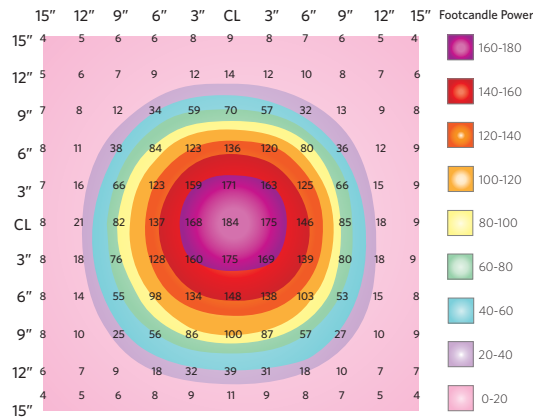

Specifications:

- 34.9" Reach from base/mount
- Multiple base options
- Bright white light output: 3100K, 93 CRI
- Included occupancy sensor
- Continuous dimming from 100% – 5%
- Touch button on/off & dimming controls
- UL Certified, Energy Star Compliant Luminaires V1.2
- 50,000+ hour life LED's (L70 rating)
- 5 year fixture warranty
- Available in silver
- 12 W transformer included:
 - 24 V, 0.5 A, Class 2 transformer: 3" × 1.125" × 1.75"
 - Two prong plug on 6 foot cord, connects to 3 foot cord attached to fixture

Dimensions

Horizontal and vertical reach

Photometrics

Source at 15"

Fixture pivot & rotation

Shade pivot

Shade rotation

ASTRA 3 DOUBLE ARM LED DESK LIGHT