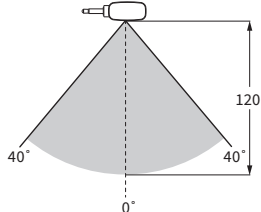

Accessories & Parts

Replacement Occupancy Sensor

- Maximize energy savings with a passive infrared Occupancy Sensor
- Automatically turns your light off after 15 minutes of inactivity and back on once motion is detected
- 360° swivel design allows you to direct the sensor in the optimal sensing area
- Dimensions: .75"W × .5"D × 2" H

LTG-OCC-SWVL-S	1	$55	$70	●

Range & field of view