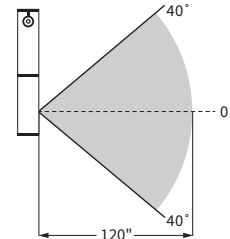

LTG-CCB-TP-S	1	\$22	\$28	
--------------	---	------	------	--

Tool Bar, & Slatwall Mount

- Add some height to your light and conserve desk space by mounting to a Workrite Tool Bar
- Adjustable clamp design is also compatible with any 90° edge .5" – 1.75" Slatwall system.
- Provides 360° of rotation at the base
- Dimensions: 2.5"W × 2"D × 2.8"H

LTG-TSB-ADJ-S	1	\$35	\$45	
---------------	---	------	------	--

Accessories & Parts

Replacement Occupancy Sensor

- Maximize energy savings with a passive infrared Occupancy Sensor
- Automatically turns your light off after 15 minutes of inactivity and back on once motion is detected
- 360° swivel design allows you to direct the sensor in the optimal sensing area
- Dimensions: .75"W × .5"D × 2" H

LTG-OCC-SWVL-S	1	\$55	\$70	●
----------------	---	------	------	---

Height & width

Range & field of view

Replacement Astra Transformer

- 12 W transformer
- 24 V, 0.5 A, Class 2 transformer: 3" × 1.125" × 1.75"
- Type A, two prong plug on 6 foot cord