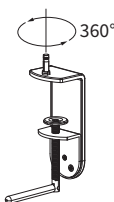

Model #	Weight	US \$ List	CAN \$ List	Quick Ship
AST3-DA-WOB-S	2	\$239	\$306	●

Base Options

Table Base

- Sturdy yet movable, this 4 pound table base lets you put your light exactly where you want it
- Provides 90° of rotation at the base
- Dimensions: 7"W × 7.5"D × .3"H

Model #	Weight	US \$ List	CAN \$ List	Quick Ship
LTG-TB-TD-S	3	\$45	\$58	●

Two Piece C-Clamp Mount

- The sturdiest and most compact mounting solution
- Two piece design provides easy installation in space constrained environments
- Provides 360° of rotation at the base
- Attaches to surfaces .25" – 2.5" thick
- Dimensions: 2"W × 1.75"D × 4.5" H

LTG-CCB-TP-S	1	\$22	\$28	
--------------	---	------	------	--

Tool Bar, & Slatwall Mount

- Add some height to your light and conserve desk space by mounting to a Workrite Tool Bar
- Adjustable clamp design is also compatible with any 90° edge .5" – 1.75" Slatwall system.
- Provides 360° of rotation at the base
- Dimensions: 2.5"W × 2"D × 2.8"H