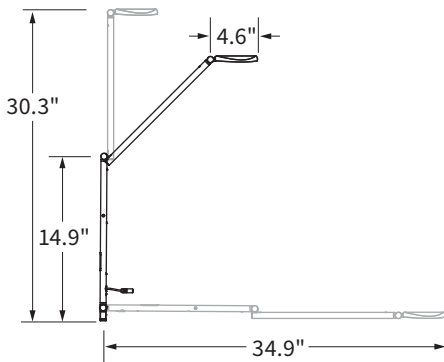

Dimensions

Horizontal and vertical reach

Photometrics

Source at 15"

Fixture pivot & rotation

Shade pivot

Shade rotation

ASTRA 3 DOUBLE ARM LED DESK LIGHT

Model #	Weight	US \$ List	CAN \$ List	Quick Ship
AST3-DA-WOB-S	2	\$239	\$306	●

Base Options

Table Base

- Sturdy yet movable, this 4 pound table base lets you put your light exactly where you want it
- Provides 90° of rotation at the base
- Dimensions: 7"W × 7.5"D × .3"H

LTG-CCB-TP-S	1	\$22	\$28	
--------------	---	------	------	--

Tool Bar, & Slatwall Mount

- Add some height to your light and conserve desk space by mounting to a Workrite Tool Bar
- Adjustable clamp design is also compatible with any 90° edge .5" – 1.75" Slatwall system.
- Provides 360° of rotation at the base
- Dimensions: 2.5"W × 2"D × 2.8"H