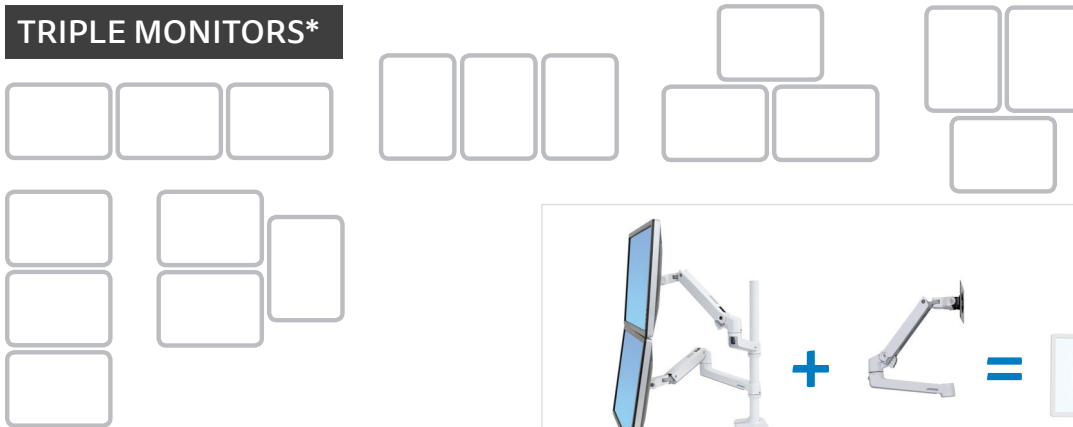

LX Dual Stacking Arm, Tall Pole

45-549-026 (Polished Aluminum)
45-509-216 (White)
45-509-216 (Silver)

Use an LX Arm to support your laptop with a Notebook Tray Kit #50-193-200

Refer to the product installation manuals at ergotron.com for monitor size and weight capacity information.

TRIPLE MONITORS*

*** LX ARM, EXTENSION AND COLLAR KIT**
Required to add a 3rd monitor arm to the LX Dual Stacking Arm, Tall Pole

Refer to the product installation manuals at ergotron.com for monitor size and weight capacity information.