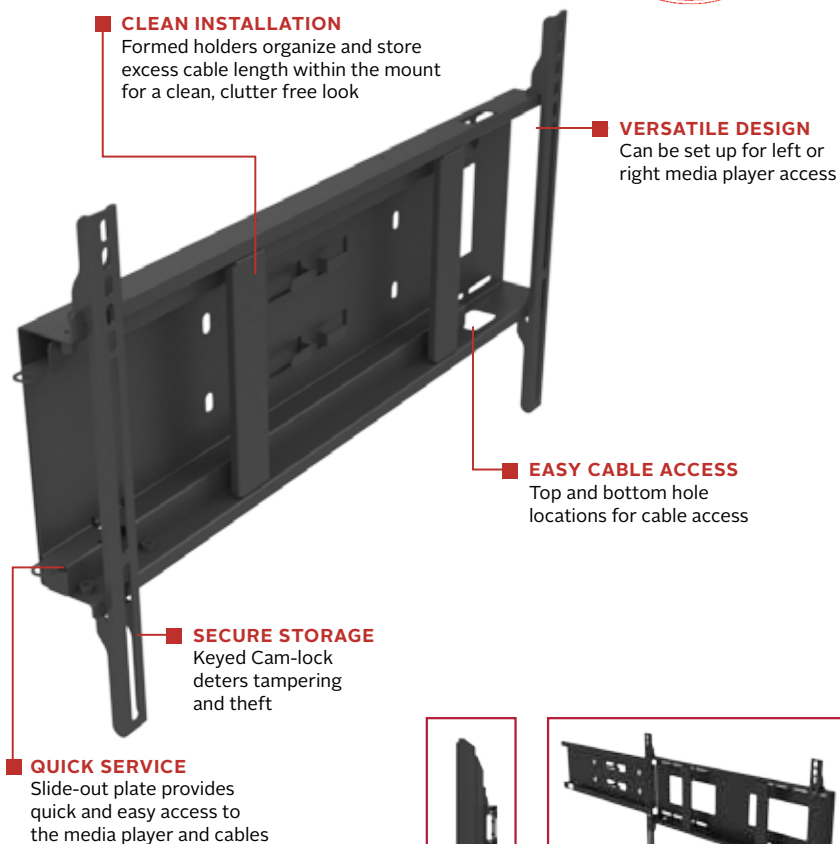

DMU50SM-02

Display size
37"-70"

Max load
125lb (56.6kg)

Slide-out Wall Mount with Media Player Storage & Access

FOR 37" TO 70" DISPLAYS

The DMU50SM-02 flat wall mount is the ideal security enabled mounting solution for digital signage applications. This unparalleled mount allows for quick access to the media driver storage, while providing a built-in lock that keeps the peripherals secured from tampering or theft. Accessing the mounted peripheral is simple with the DMU50SM-02's slide-out plate, ensuring the display is undisturbed while the media device is installed, maintained or replaced. Designed with an open wall plate, this mount's minimal footprint allows for optimal room to install electrical outlets and route cables. Compatible with a variety of displays up to 705 x 433mm mounting hole pattern, it provides the ideal solution for a variety of digital signage applications.

Designed with the end-user in mind, the DMU50SM-02 offers quick and easy access for media player serviceability.

Additional Features

- ✓ Compatible media players:
AOpen DE945CD
Shuttle DS57U
- ✓ Slide-out plate with finger grip access holes
- ✓ Gliding mechanism for easy access and smooth movement of media player
- ✓ Cam-lock security deters tampering and theft
- ✓ Top and bottom opening for cable access and routing
- ✓ Versatile design allows the slide out plate to travel to the left or right

Low-profile media driver and display mount.

Easy-Glide™ feature for simple media storage removal, maintenance and replacement.

DMU50SM-02 Slide-out Wall Mount with Media Player Storage and Access for 37" to 70" Displays

Package Specifications

	PACKAGE SIZE (W x H x D)	PACKAGE SHIP WEIGHT	PACKAGE UPC CODE	PACKAGE CONTENTS	UNITS IN PACKAGE
DMU50SM-02	11.875" x 3.75" x 31.75" (302 x 95 x 806mm)	15.7lb (7.2kg)	735029295921	Wall plate, slide out plate, adaptor rails and mounting hardware	1