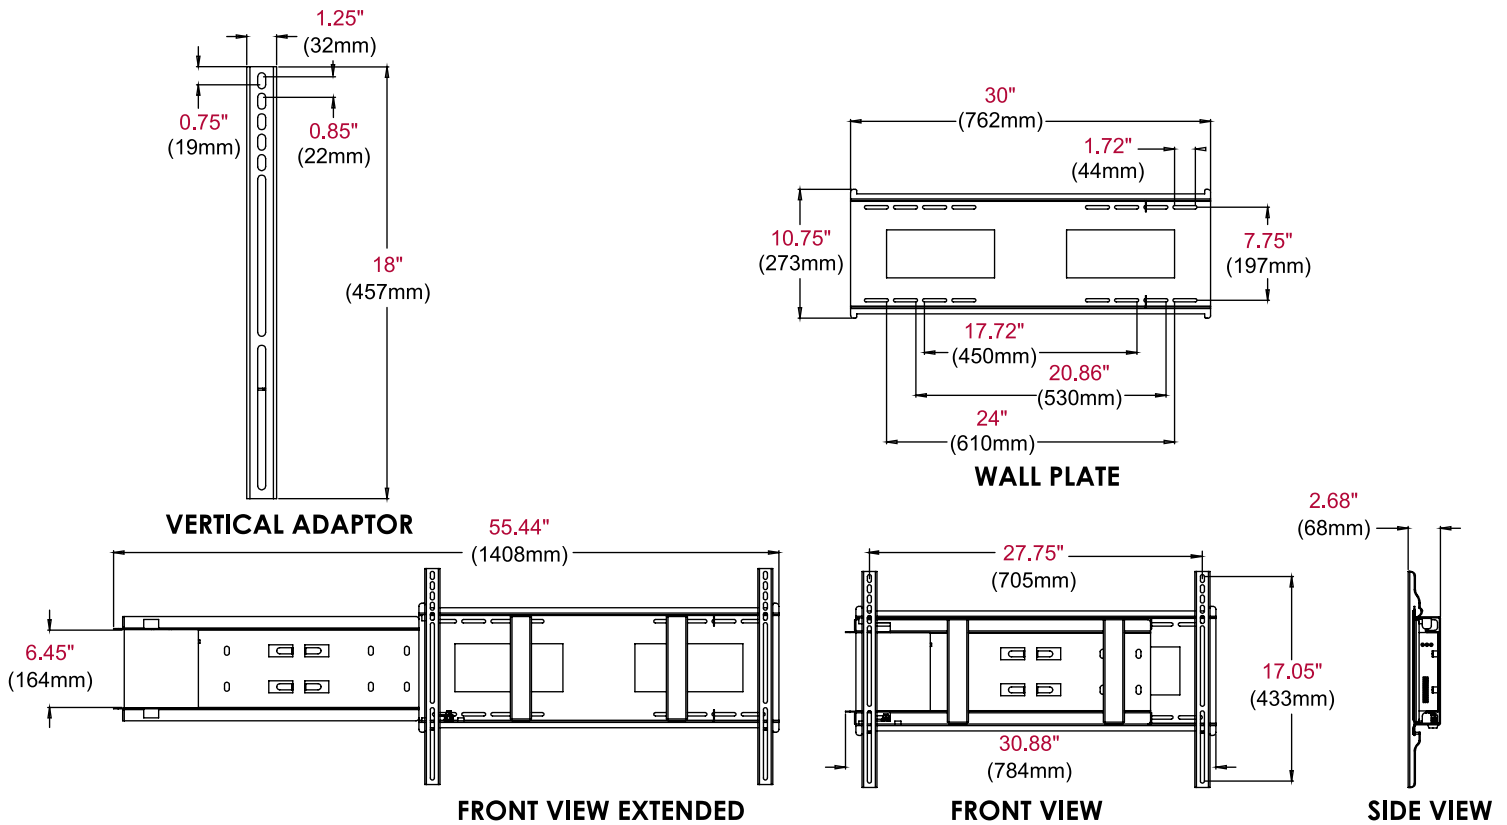

DMU50SM-02 Slide-out Wall Mount with Media Player Storage and Access for 37" to 70" Displays

Product Specifications

	DIMENSIONS (W x H x D)	PRODUCT WEIGHT	LOAD CAPACITY	FINISH	AVAILABLE COLORS
DMU50SM-02	30.88" x 18" x 2.68" (784 x 457 x 68mm)	13.6lb (6.2kg)	125lb (56.6kg)	Scratch resistant fused epoxy	Black

Package Specifications

	PACKAGE SIZE (W x H x D)	PACKAGE SHIP WEIGHT	PACKAGE UPC CODE	PACKAGE CONTENTS	UNITS IN PACKAGE
DMU50SM-02	11.875" x 3.75" x 31.75" (302 x 95 x 806mm)	15.7lb (7.2kg)	735029295921	Wall plate, slide out plate, adaptor rails and mounting hardware	1

All dimensions = inch (mm)

Architect Specifications

The Slide-out Wall Mount with Media Player Storage and Access shall be a Peerless-AV model DMU50SM-02 and shall be located where indicated on the plans. Assembly and installation shall be done according to instructions provided by the manufacturer.

Visit peerless-av.com to see the complete line of AV solutions from Peerless-AV, including outdoor displays, wireless, kiosks, digital audio, display mounts, projector mounts, carts/stands, and a full assortment of accessories.

Peerless-AV
2300 White Oak Circle
Aurora, IL 60502 USA
(800) 865-2112
(630) 375-5100
Fax: (800) 359-6500

Peerless-AV Europe
Unit 3 Watford Interchange
Colonial Way, Watford
Herts, WD24 4WP
United Kingdom
+44 (0) 1923 200100
Fax: +44 (0) 1923 200101

Peerless-AV de México
Ave de las Industrias 413
Parque Industrial Escobedo
Escobedo, N.L.,
Mexico 66050
+52 (81) 8384-8300
Fax: +52 (81) 8384-8360