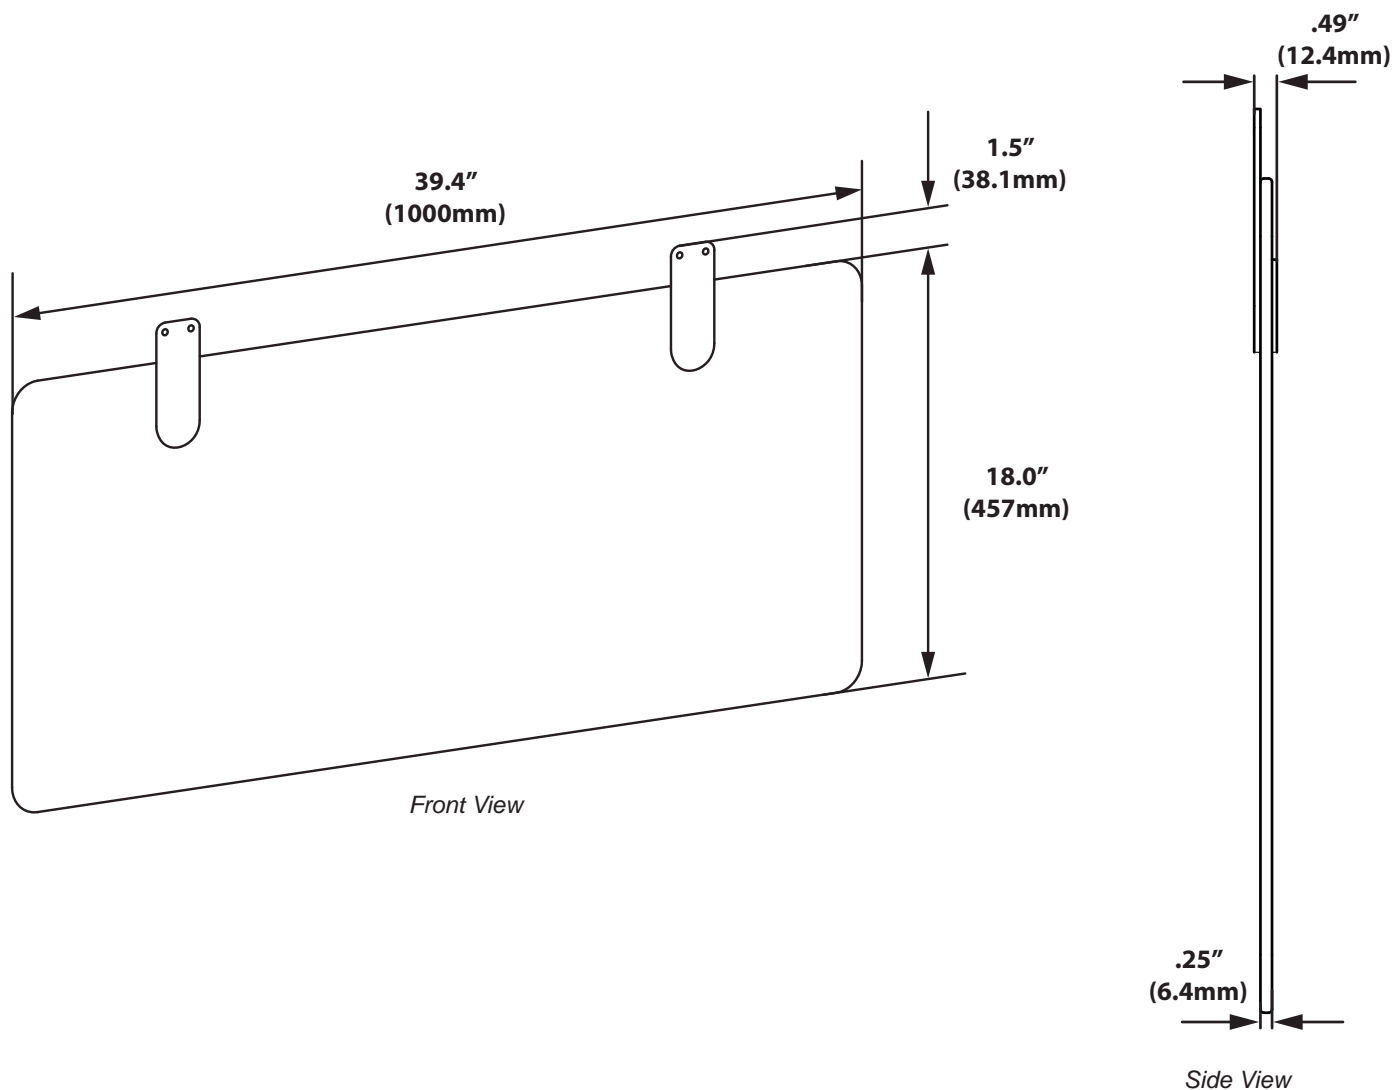

## Modesty Panel for Workfit-DL

This product weighs 7.5 lbs (3.4 kg) and will decrease the weight capacity of the product it is mounted to by that amount.

© 2016 Ergotron, Inc. rev. 06/30/2016 DIM-ModestyPanel **Content is subject to change without notification**