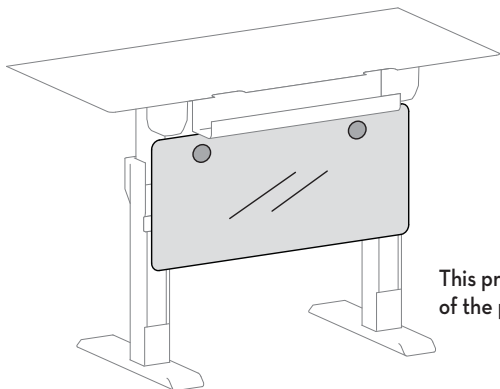

## Modesty Panel for Workfit-DL

This product weighs 7.5 lbs (3.4 kg) and will decrease the weight capacity of the product it is mounted to by that amount.

© 2016 Ergotron, Inc. rev. 06/30/2016 DIM-ModestyPanel **Content is subject to change without notification**