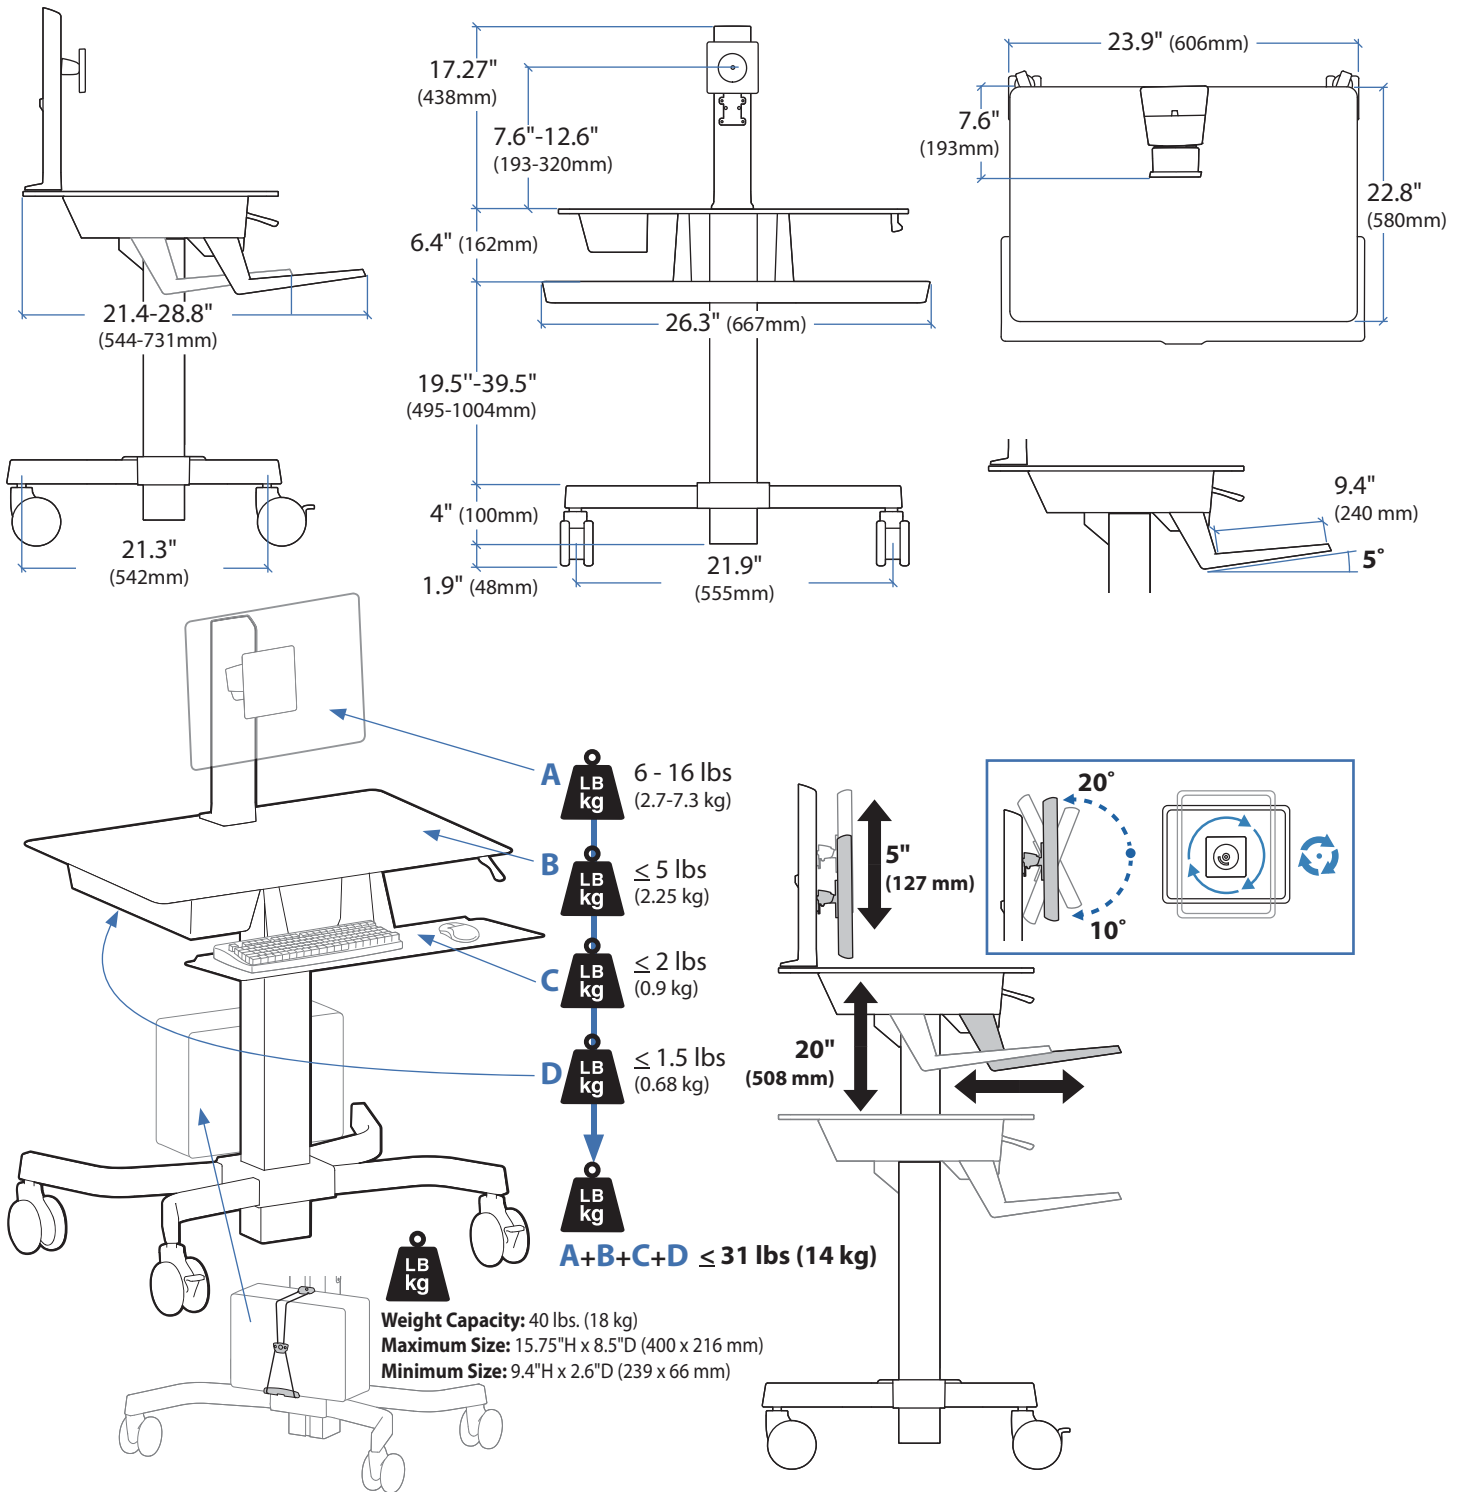

WorkFit-C, Single LCD Mount, LD

© 2013 Ergotron, Inc. rev. 03/27/2013 DIM-Workfit-CII Content is subject to change without notification

Americas Sales and Corporate Headquarters

St. Paul, MN USA
 (800) 888-8458
 +1-651-681-7600
 www.ergotron.com
 sales@ergotron.com