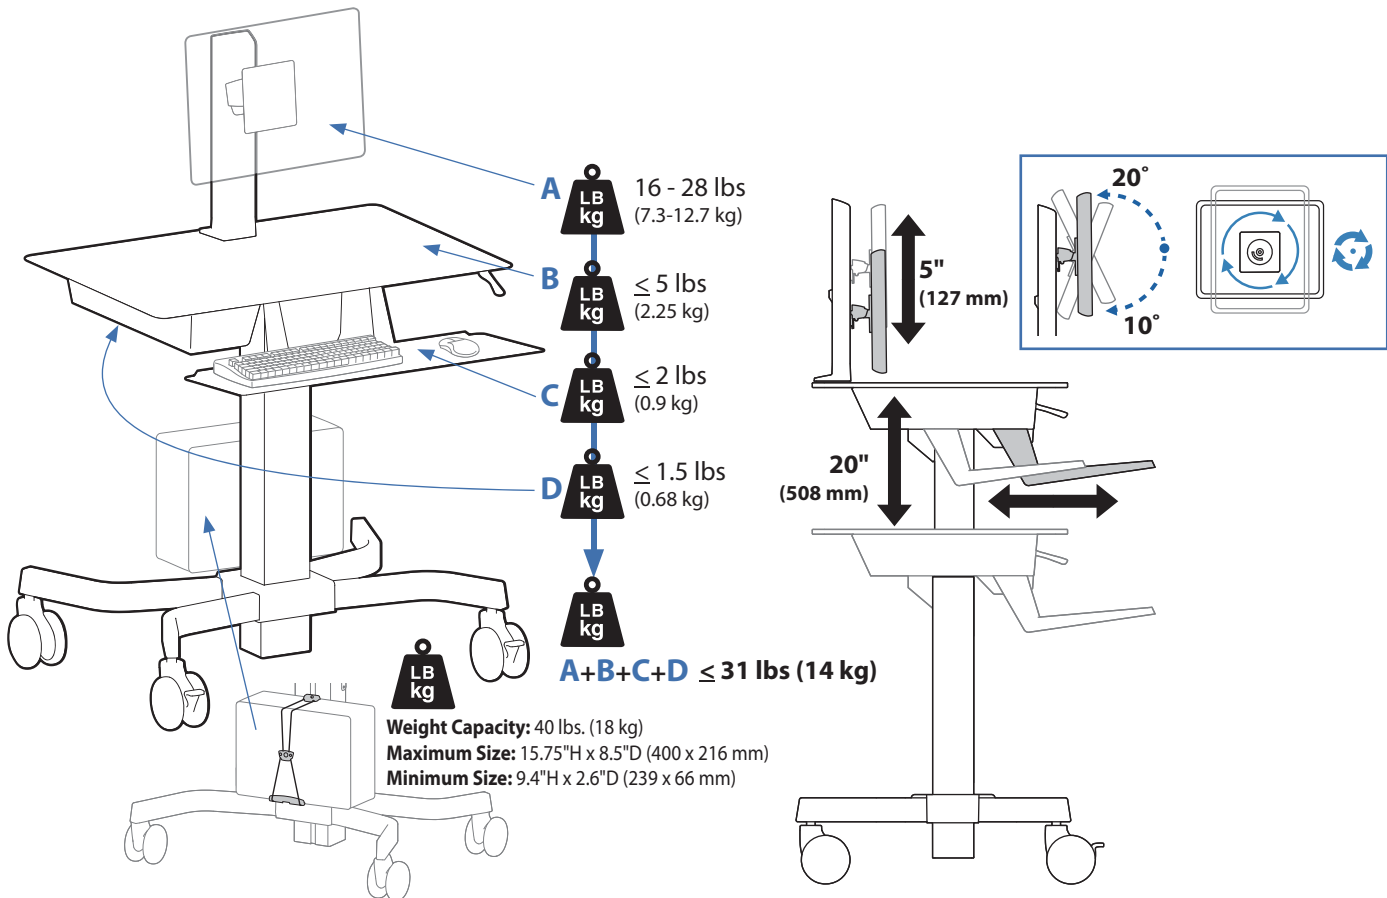

WorkFit-C, Single LCD Mount, HD

© 2013 Ergotron, Inc. rev. 03/27/2013 DIM-Workfit-CII Content is subject to change without notification

Americas Sales and Corporate Headquarters

St. Paul, MN USA
 (800) 888-8458
 +1-651-681-7600
www.ergotron.com
sales@ergotron.com