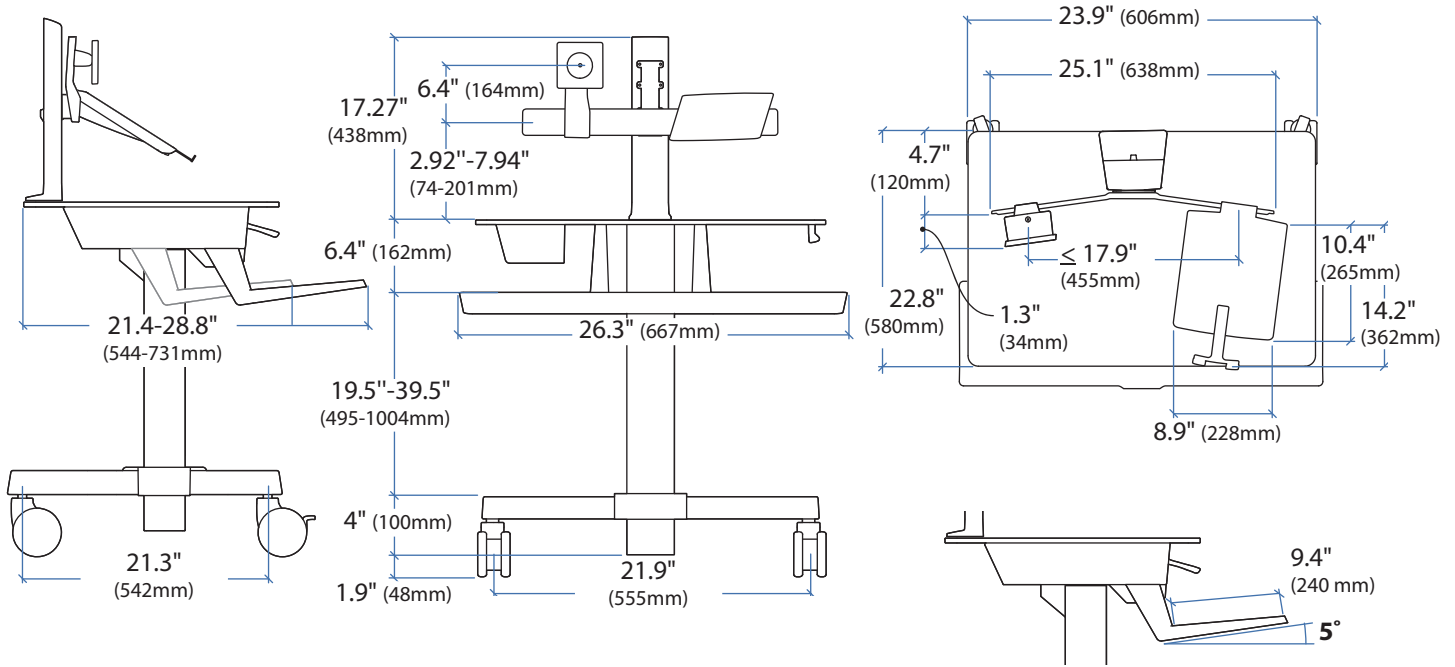

WorkFit-C LCD & Laptop