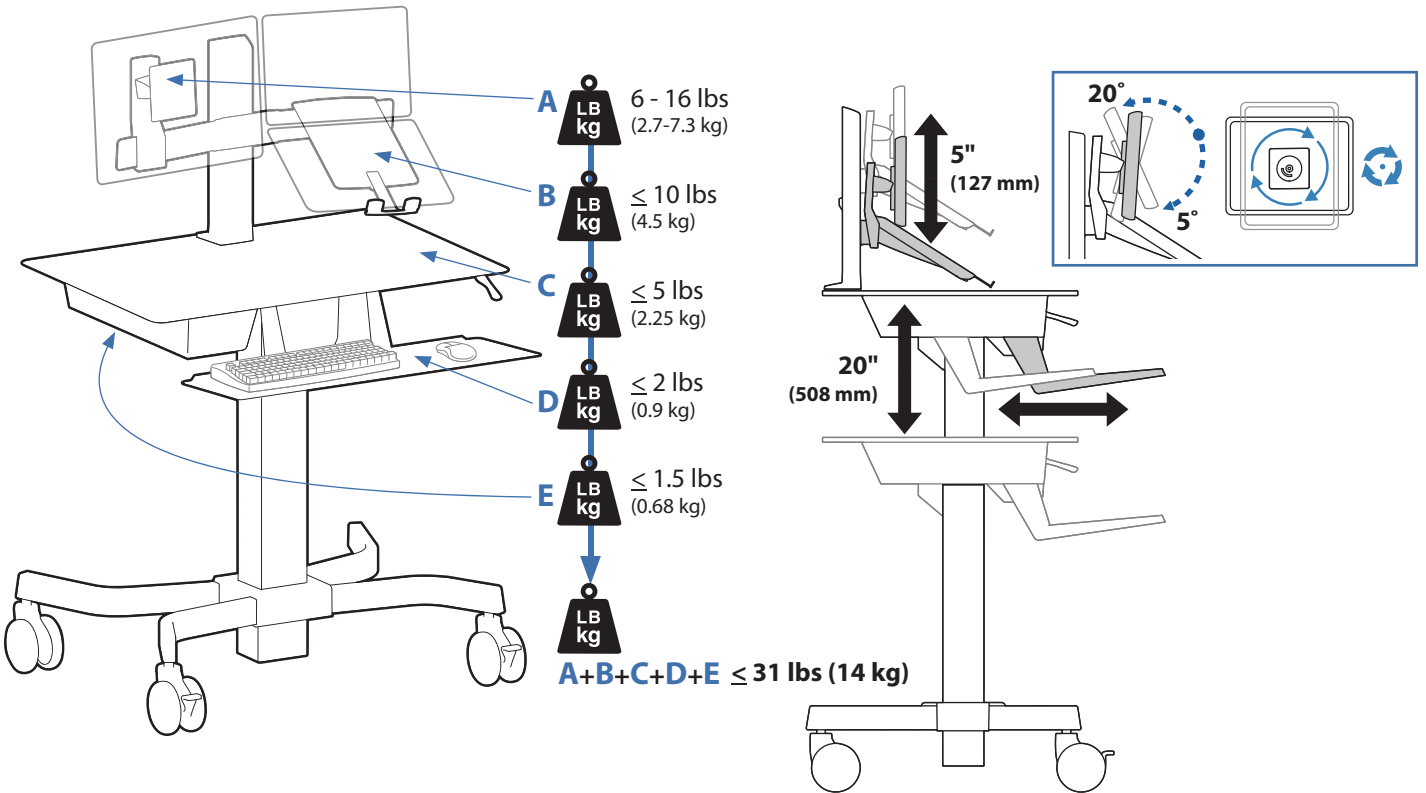

WorkFit-C LCD & Laptop