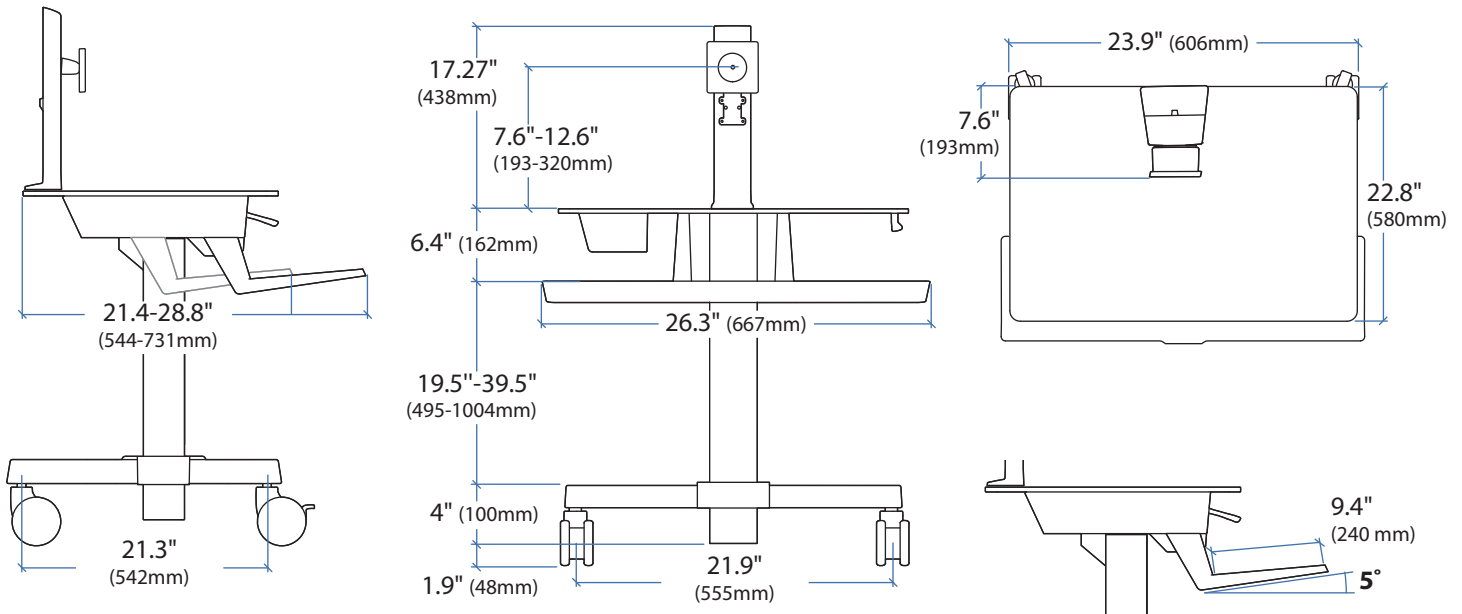

WorkFit-C, Single LCD Mount, HD

© 2013 Ergotron, Inc. rev. 03/27/2013 DIM-Workfit-CII Content is subject to change without notification

Americas Sales and Corporate Headquarters

St. Paul, MN USA
 (800) 888-8458
 +1-651-681-7600
www.ergotron.com
sales@ergotron.com