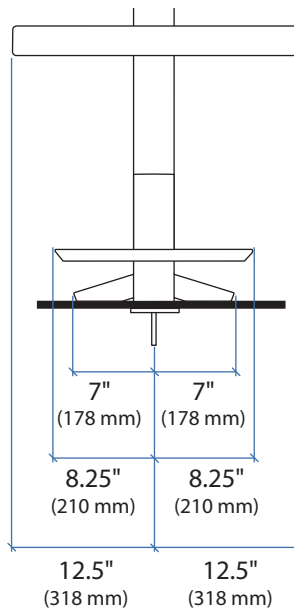

### Grommet Mount for WorkFit-S

© 2012 Ergotron, Inc. rev. 08/10/2012 DIM-WFS-Grommet Content is subject to change without notification