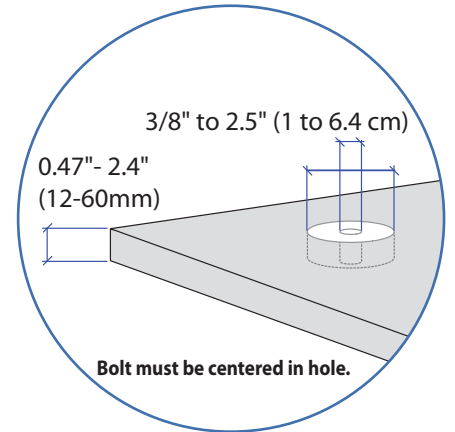

### Grommet Mount for WorkFit-S

© 2012 Ergotron, Inc. rev. 08/10/2012 DIM-WFS-Grommet Content is subject to change without notification