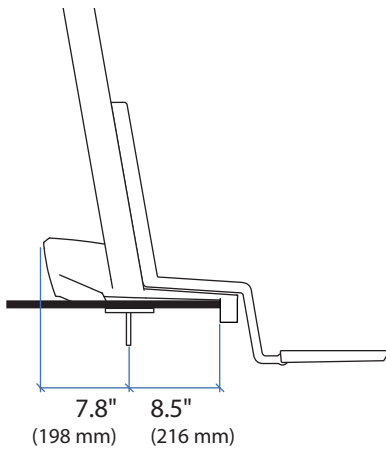

### Grommet Mount for WorkFit-S

© 2012 Ergotron, Inc. rev. 08/10/2012 DIM-WFS-Grommet Content is subject to change without notification