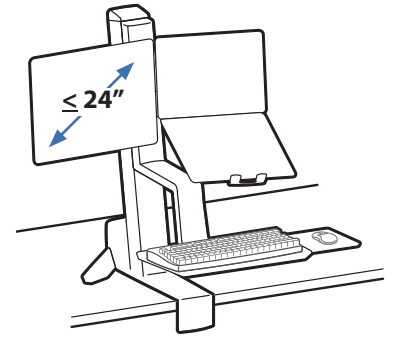

Hinged Bow for WorkFit-S

Dimensions

Range of Motion

Weight Capacity

© 2012 Ergotron, Inc. rev. 08/10/2012 DIM-WFS-HB Content is subject to change without notification

Americas Sales and Corporate Headquarters

Worldwide OEM Sales

www.ergotron.com
info.oem@ergotron.com

Hinged Bow for WorkFit-S

Max Monitor Size

Monitor Tilt Options

© 2012 Ergotron, Inc. rev. 08/10/2012 DIM-WFS-HB Content is subject to change without notification