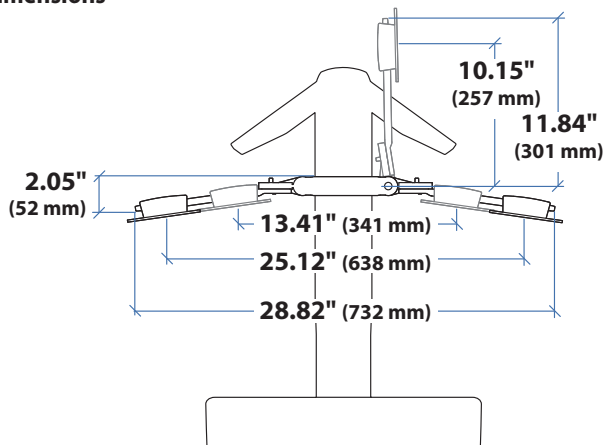

Hinged Bow for WorkFit-S

Dimensions

Range of Motion

Weight Capacity

© 2012 Ergotron, Inc. rev. 08/10/2012 DIM-WFS-HB Content is subject to change without notification

Americas Sales and Corporate Headquarters

Worldwide OEM Sales

www.ergotron.com
info.oem@ergotron.com

Hinged Bow for WorkFit-S

Max Monitor Size

Monitor Tilt Options

© 2012 Ergotron, Inc. rev. 08/10/2012 DIM-WFS-HB Content is subject to change without notification