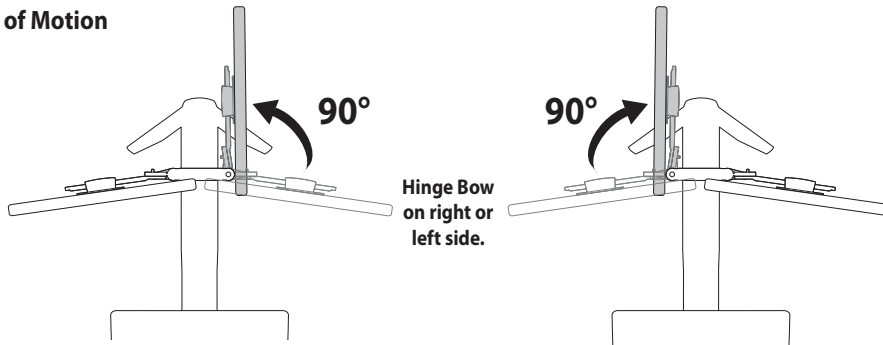

Hinged Bow for WorkFit-S

Dimensions

Range of Motion

Weight Capacity

© 2012 Ergotron, Inc. rev. 08/10/2012 DIM-WFS-HB Content is subject to change without notification

Americas Sales and Corporate Headquarters

Worldwide OEM Sales

www.ergotron.com
info.oem@ergotron.com

Hinged Bow for WorkFit-S

Max Monitor Size

Monitor Tilt Options

© 2012 Ergotron, Inc. rev. 08/10/2012 DIM-WFS-HB Content is subject to change without notification