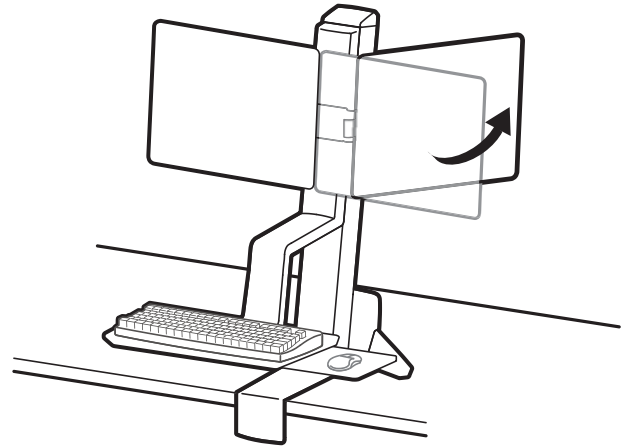

Hinged Bow for WorkFit-S

Dimensions

Range of Motion

Weight Capacity

© 2012 Ergotron, Inc. rev. 08/10/2012 DIM-WFS-HB Content is subject to change without notification

Americas Sales and Corporate Headquarters

Worldwide OEM Sales

www.ergotron.com
info.oem@ergotron.com

Hinged Bow for WorkFit-S

Max Monitor Size

Monitor Tilt Options

© 2012 Ergotron, Inc. rev. 08/10/2012 DIM-WFS-HB Content is subject to change without notification