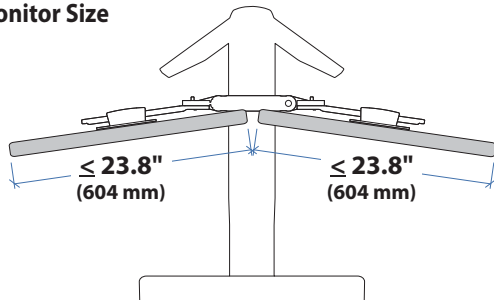

Hinged Bow for WorkFit-S

Dimensions

Range of Motion

Weight Capacity

© 2012 Ergotron, Inc. rev. 08/10/2012 DIM-WFS-HB Content is subject to change without notification

Americas Sales and Corporate Headquarters

Worldwide OEM Sales

www.ergotron.com
info.oem@ergotron.com

Hinged Bow for WorkFit-S

Max Monitor Size

Monitor Tilt Options

© 2012 Ergotron, Inc. rev. 08/10/2012 DIM-WFS-HB Content is subject to change without notification