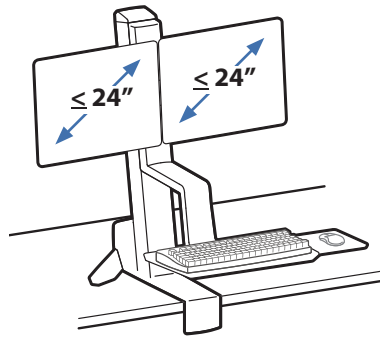

Hinged Bow for WorkFit-S

Dimensions

Range of Motion

Weight Capacity

© 2012 Ergotron, Inc. rev. 08/10/2012 DIM-WFS-HB Content is subject to change without notification

Americas Sales and Corporate Headquarters

Worldwide OEM Sales

www.ergotron.com
info.oem@ergotron.com

Hinged Bow for WorkFit-S

Max Monitor Size

Monitor Tilt Options

© 2012 Ergotron, Inc. rev. 08/10/2012 DIM-WFS-HB Content is subject to change without notification