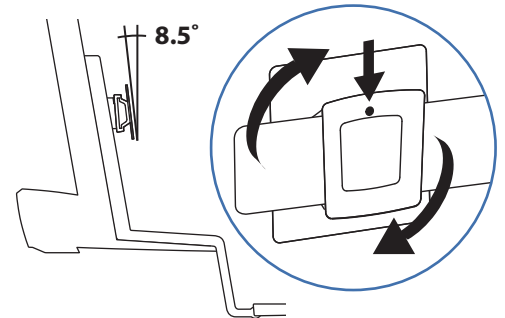

Worldwide OEM Sales

www.ergotron.com
info.oem@ergotron.com

Hinged Bow for WorkFit-S

Max Monitor Size

Monitor Tilt Options

© 2012 Ergotron, Inc. rev. 08/10/2012 DIM-WFS-HB Content is subject to change without notification