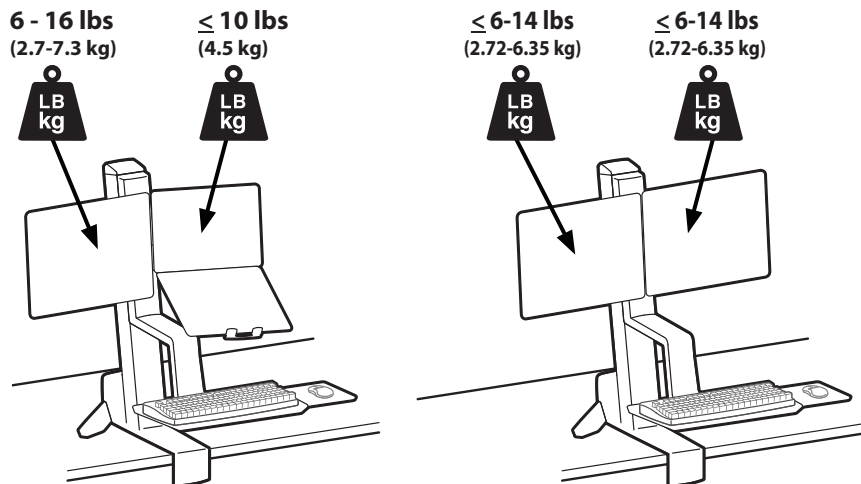

Hinged Bow for WorkFit-S

Dimensions

Range of Motion

Weight Capacity

© 2012 Ergotron, Inc. rev. 08/10/2012 DIM-WFS-HB Content is subject to change without notification

Americas Sales and Corporate Headquarters

Worldwide OEM Sales

www.ergotron.com
info.oem@ergotron.com

Hinged Bow for WorkFit-S

Max Monitor Size

Monitor Tilt Options

© 2012 Ergotron, Inc. rev. 08/10/2012 DIM-WFS-HB Content is subject to change without notification