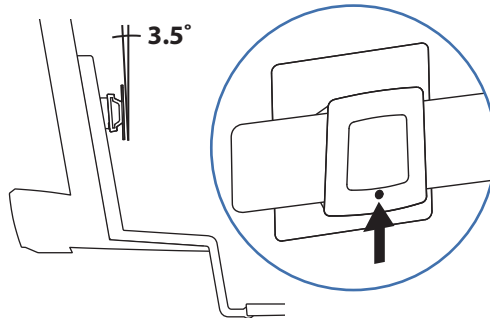

Worldwide OEM Sales

www.ergotron.com
info.oem@ergotron.com

Hinged Bow for WorkFit-S

Max Monitor Size

Monitor Tilt Options

© 2012 Ergotron, Inc. rev. 08/10/2012 DIM-WFS-HB Content is subject to change without notification