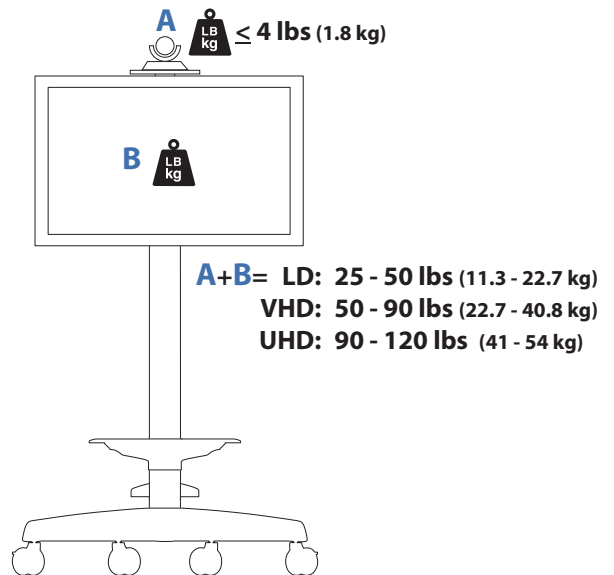

MMC Camera Shelf Kit

 Camera Shelf is not compatible with the MMC LD 25 - 36 lbs (11.3 - 16 kg) display mount configuration.

Americas Sales and Corporate Headquarters

St. Paul, MN USA
 (800) 888-8458
 +1-651-681-7600
 www.ergotron.com
 sales@ergotron.com