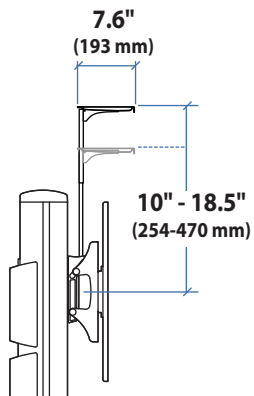

MMC Camera Shelf Kit

 Camera Shelf is not compatible with the MMC LD 25 - 36 lbs (11.3 - 16 kg) display mount configuration.

Americas Sales and Corporate Headquarters

St. Paul, MN USA
 (800) 888-8458
 +1-651-681-7600
 www.ergotron.com
 sales@ergotron.com