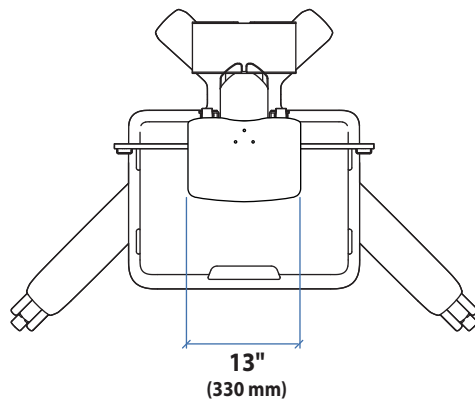

MMC Camera Shelf Kit

 Camera Shelf is not compatible with the MMC LD 25 - 36 lbs (11.3 - 16 kg) display mount configuration.

Americas Sales and Corporate Headquarters

St. Paul, MN USA
 (800) 888-8458
 +1-651-681-7600
 www.ergotron.com
 sales@ergotron.com