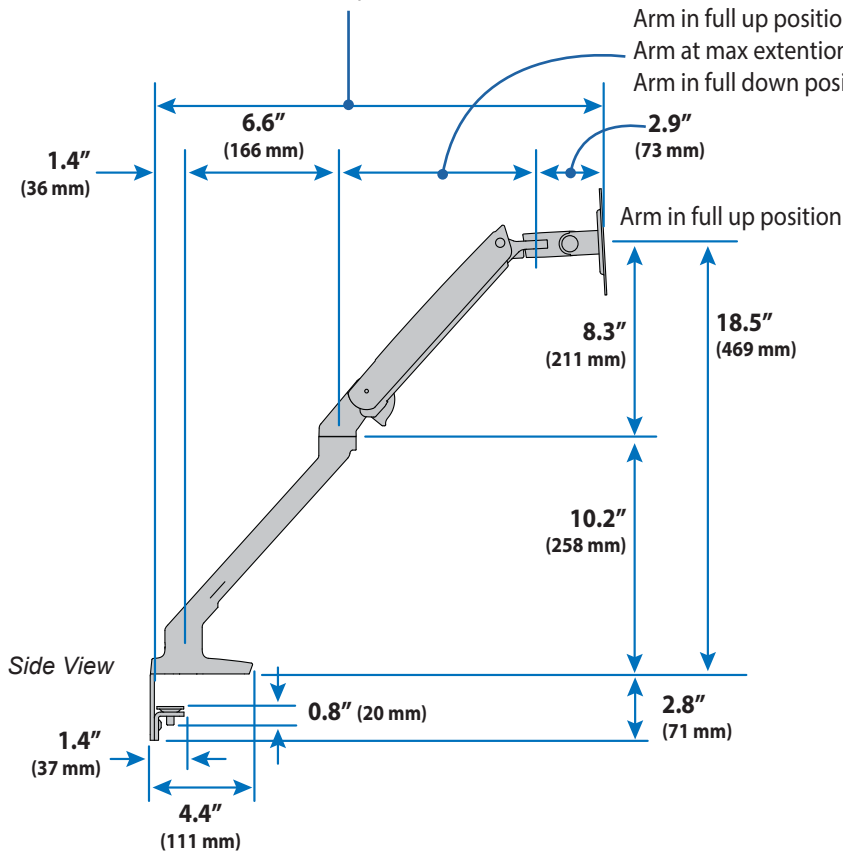

MXV Desk Monitor Arm

Dimensions

Desk Thickness

0.47"-1.25"
(12-32 mm)

Monitor Interface Bracket

Arm in full up position: **19.1"** (486 mm)
 Arm at max extension: **22.2"** (565 mm)
 Arm in full down position: **19.6"** (498 mm)

Arm in full up position: **8.2"** (211 mm)
 Arm at max extension: **11.3"** (290 mm)
 Arm in full down position: **8.7"** (223 mm)

© 2017 Ergotron, Inc. rev. 08/30/2017 DIM-MXV Content is subject to change without notification

Monitor depth greater than 2.5" (64 mm) may diminish capacity.
 Call Ergotron for more information.

Range of Motion

Side View

12.6" (320 mm)

Side View

Top View

Front View

Portrait/Landscape Rotation.