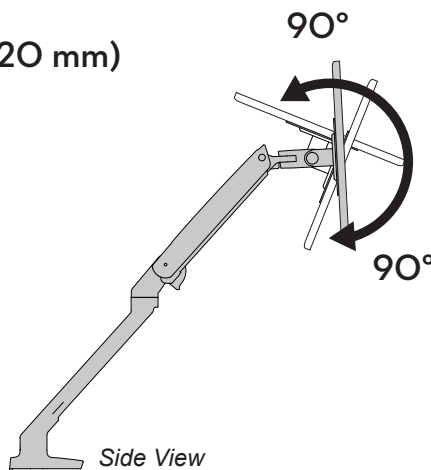

Arm in full up position: **8.2"** (211 mm)
 Arm at max extension: **11.3"** (290 mm)
 Arm in full down position: **8.7"** (223 mm)

© 2017 Ergotron, Inc. rev. 08/30/2017 DIM-MXV Content is subject to change without notification

APAC Sales

Tokyo, Japan
 www.ergotron.com
 apaccustomerservice@ergotron.com

Worldwide OEM Sales

www.ergotron.com
 info.oem@ergotron.com

MXV Desk Monitor Arm

Weight Capacity
7 lbs (3.2 kg) - 20 lbs. (9.1 kg)

Monitor depth greater than 2.5" (64 mm) may diminish capacity.
 Call Ergotron for more information.

Range of Motion

Side View

12.6" (320 mm)

Side View

Top View

Front View

Portrait/Landscape Rotation.