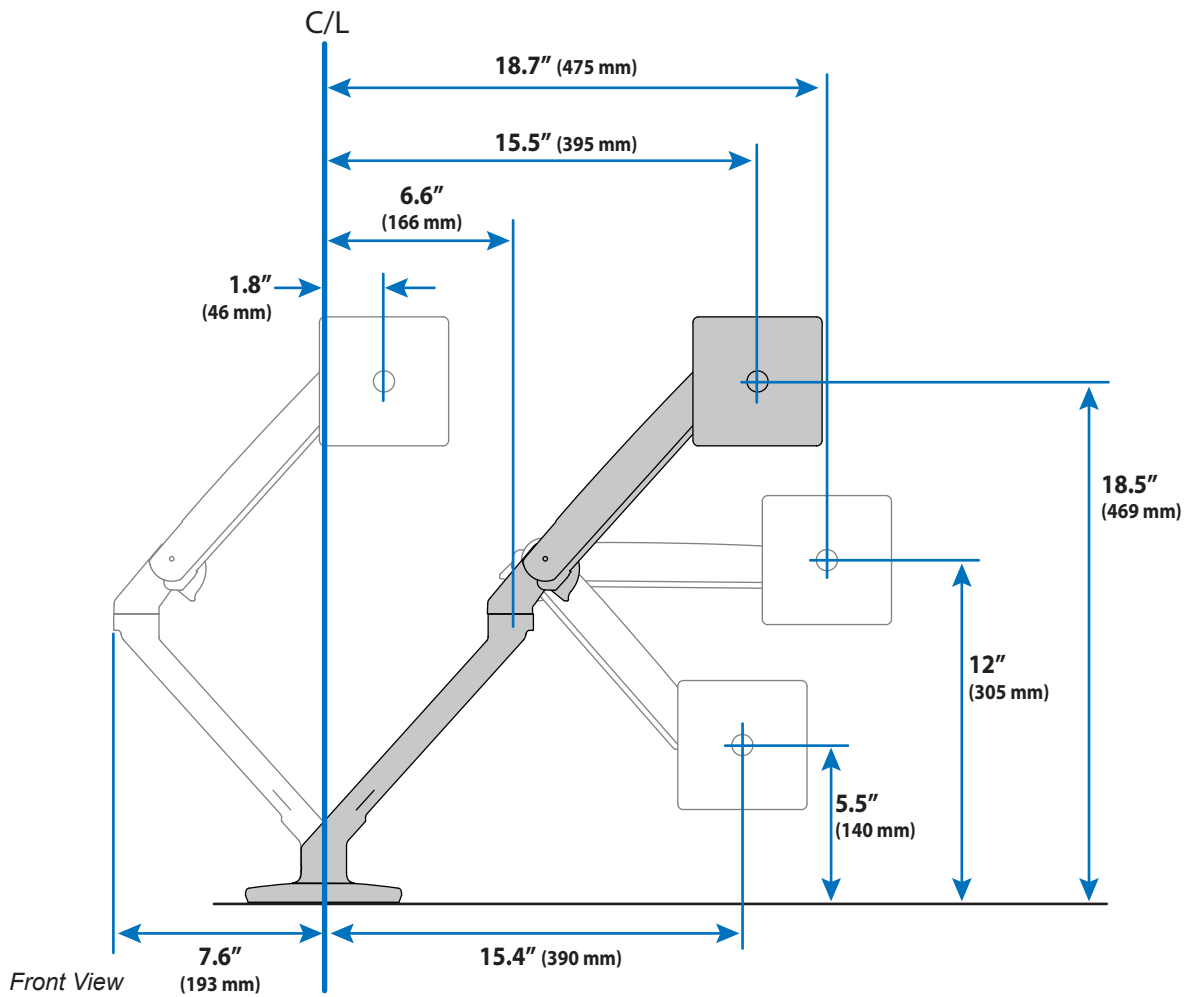

MXV Desk Monitor Arm

Dimensions

Desk Thickness

0.47"-1.25"
(12-32 mm)

Monitor Interface Bracket

Arm in full up position: **19.1"** (486 mm)
 Arm at max extension: **22.2"** (565 mm)
 Arm in full down position: **19.6"** (498 mm)

Arm in full up position: **8.2"** (211 mm)
 Arm at max extension: **11.3"** (290 mm)
 Arm in full down position: **8.7"** (223 mm)

© 2017 Ergotron, Inc. rev. 08/30/2017 DIM-MXV Content is subject to change without notification

APAC Sales

Tokyo, Japan
 www.ergotron.com
 apaccustomerservice@ergotron.com

Worldwide OEM Sales

www.ergotron.com
 info.oem@ergotron.com

ERGOTRON®

MXV Desk Monitor Arm

Dimensions

© 2017 Ergotron, Inc. rev. 08/30/2017 DIM-MXV Content is subject to change without notification

Monitor depth greater than 2.5" (64 mm) may diminish capacity.
 Call Ergotron for more information.

Range of Motion

Side View

12.6" (320 mm)

Side View

Top View

Front View

Portrait/Landscape Rotation.