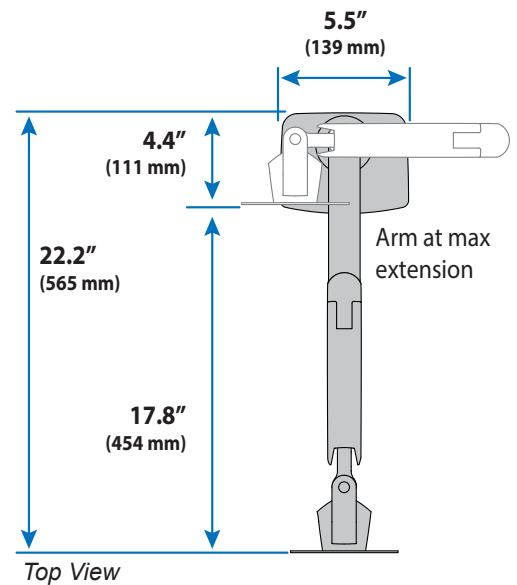

MXV Desk Monitor Arm

Dimensions

Desk Thickness

0.47"-1.25"
(12-32 mm)

Monitor Interface Bracket

Arm in full up position: **19.1"** (486 mm)
 Arm at max extension: **22.2"** (565 mm)
 Arm in full down position: **19.6"** (498 mm)

Arm in full up position: **8.2"** (211 mm)
 Arm at max extension: **11.3"** (290 mm)
 Arm in full down position: **8.7"** (223 mm)

© 2017 Ergotron, Inc. rev. 08/30/2017 DIM-MXV Content is subject to change without notification

Monitor depth greater than 2.5" (64 mm) may diminish capacity.
 Call Ergotron for more information.

Range of Motion

Side View

12.6" (320 mm)

Side View

Top View

Front View

Portrait/Landscape Rotation.