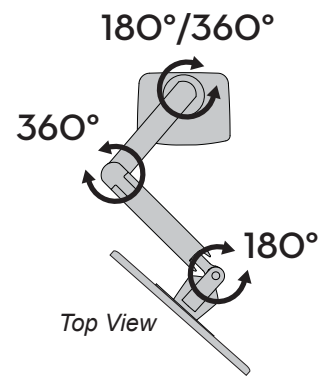

Arm in full up position: **8.2"** (211 mm)
 Arm at max extension: **11.3"** (290 mm)
 Arm in full down position: **8.7"** (223 mm)

© 2017 Ergotron, Inc. rev. 08/30/2017 DIM-MXV Content is subject to change without notification

APAC Sales

Tokyo, Japan
 www.ergotron.com
 apaccustomerservice@ergotron.com

Worldwide OEM Sales

www.ergotron.com
 info.oem@ergotron.com

MXV Desk Monitor Arm

Weight Capacity
7 lbs (3.2 kg) - 20 lbs. (9.1 kg)

Monitor depth greater than 2.5" (64 mm) may diminish capacity.
 Call Ergotron for more information.

Range of Motion

Side View

12.6" (320 mm)

Side View

Top View

Front View

Portrait/Landscape Rotation.