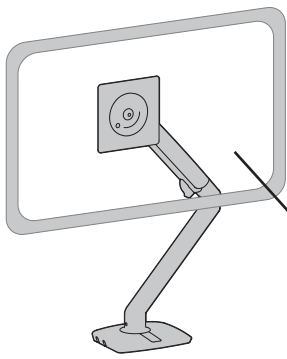

APAC Sales

Tokyo, Japan
 www.ergotron.com
 apaccustomerservice@ergotron.com

Worldwide OEM Sales

www.ergotron.com
 info.oem@ergotron.com

MXV Desk Monitor Arm

Weight Capacity
7 lbs (3.2 kg) - 20 lbs. (9.1 kg)

Monitor depth greater than 2.5" (64 mm) may diminish capacity.
 Call Ergotron for more information.

Range of Motion

Side View

12.6" (320 mm)

Side View

Top View

Front View

Portrait/Landscape Rotation.