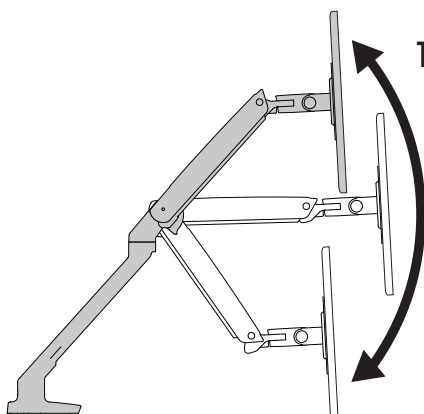

APAC Sales

Tokyo, Japan
 www.ergotron.com
 apaccustomerservice@ergotron.com

Worldwide OEM Sales

www.ergotron.com
 info.oem@ergotron.com

MXV Desk Monitor Arm

Weight Capacity
7 lbs (3.2 kg) - 20 lbs. (9.1 kg)

Monitor depth greater than 2.5" (64 mm) may diminish capacity.
 Call Ergotron for more information.

Range of Motion

Side View

12.6" (320 mm)

Side View

Top View

Front View

Portrait/Landscape Rotation.