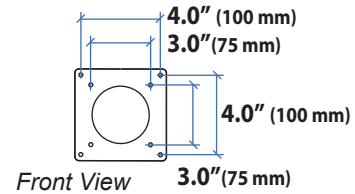

MXV Desk Monitor Arm

Dimensions

Desk Thickness

0.47"-1.25"
(12-32 mm)

Monitor Interface Bracket

Arm in full up position: **19.1"** (486 mm)
 Arm at max extension: **22.2"** (565 mm)
 Arm in full down position: **19.6"** (498 mm)

Arm in full up position: **8.2"** (211 mm)
 Arm at max extension: **11.3"** (290 mm)
 Arm in full down position: **8.7"** (223 mm)

© 2017 Ergotron, Inc. rev. 08/30/2017 DIM-MXV Content is subject to change without notification

Monitor depth greater than 2.5" (64 mm) may diminish capacity.
 Call Ergotron for more information.

Range of Motion

Side View

12.6" (320 mm)

Side View

Top View

Front View

Portrait/Landscape Rotation.