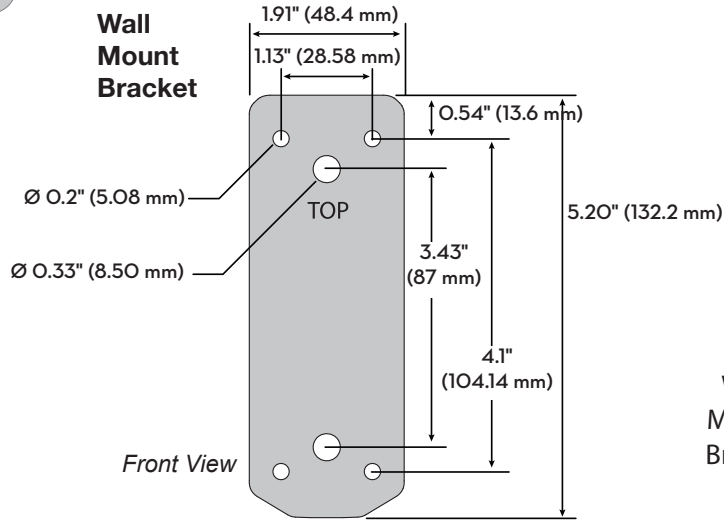

MXV Wall Mount Monitor Arm

Dimensions

Front view with arm pushed back against the wall.

Monitor Interface Bracket

© 2017 Ergotron, Inc. rev. 08/30/2017 DIM-MXVwall Content is subject to change without notification

APAC Sales

Tokyo, Japan
 www.ergotron.com
 apaccustomerservice@ergotron.com

Worldwide OEM Sales

www.ergotron.com
 info.oem@ergotron.com

MXV Wall Mount Monitor Arm

Dimensions

Arm in full up position: **21.7"** (552 mm)
 Arm at max extension: **24.6"** (626 mm)
 Arm in full down position: **22.1"** (561 mm)

Arm in full up position: **8.4"** (214 mm)
 Arm at max extension: **11.2"** (285 mm)
 Arm in full down position: **8.8"** (223 mm)

© 2017 Ergotron, Inc. rev. 08/30/2017 DIM-MXVwall Content is subject to change without notification

Monitor depth greater than 2.5" (64 mm) may diminish capacity.
Call Ergotron for more information.

Range of Motion

© 2017 Ergotron, Inc. rev. 08/30/2017 DIM-MXVwall Content is subject to change without notification