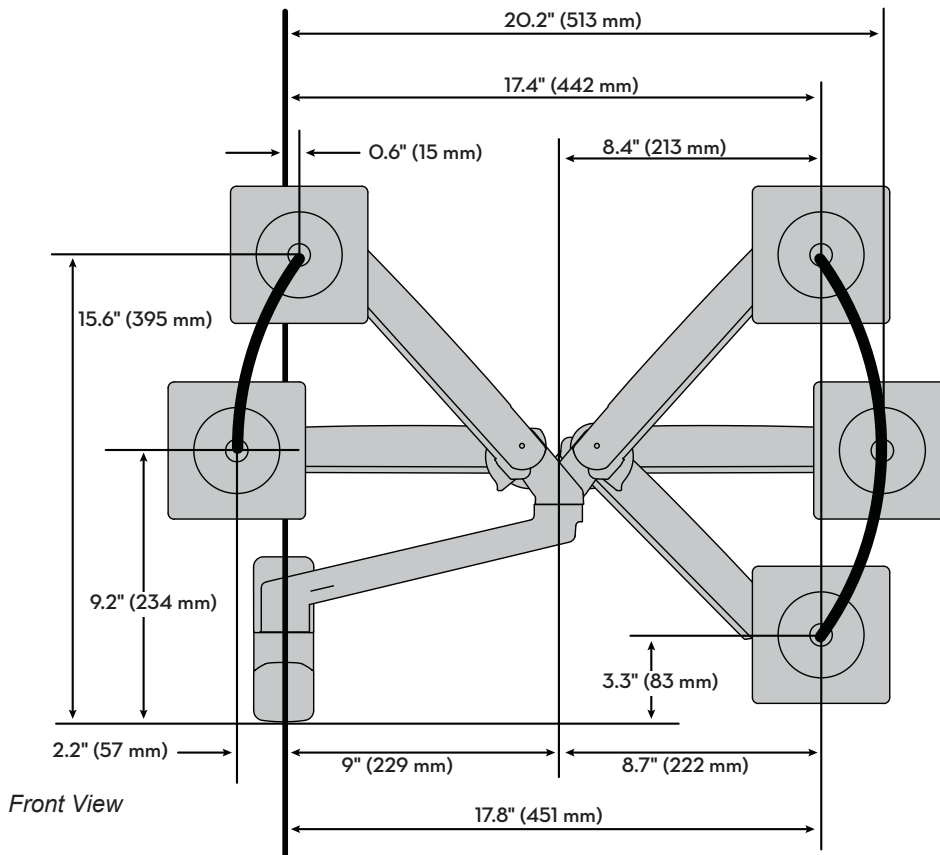

MXV Wall Mount Monitor Arm

Dimensions

Front view with arm pushed back against the wall.

Monitor Interface Bracket

© 2017 Ergotron, Inc. rev. 08/30/2017 DIM-MXVwall Content is subject to change without notification

APAC Sales

Tokyo, Japan
 www.ergotron.com
 apaccustomerservice@ergotron.com

Worldwide OEM Sales

www.ergotron.com
 info.oem@ergotron.com

MXV Wall Mount Monitor Arm

Dimensions

Arm in full up position: **21.7"** (552 mm)
 Arm at max extension: **24.6"** (626 mm)
 Arm in full down position: **22.1"** (561 mm)

Arm in full up position: **8.4"** (214 mm)
 Arm at max extension: **11.2"** (285 mm)
 Arm in full down position: **8.8"** (223 mm)

© 2017 Ergotron, Inc. rev. 08/30/2017 DIM-MXVwall Content is subject to change without notification

Monitor depth greater than 2.5" (64 mm) may diminish capacity.
Call Ergotron for more information.

Range of Motion

© 2017 Ergotron, Inc. rev. 08/30/2017 DIM-MXVwall Content is subject to change without notification