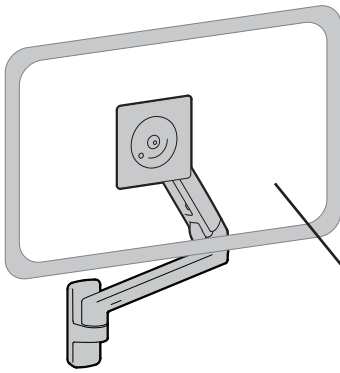

APAC Sales

Tokyo, Japan
 www.ergotron.com
 apaccustomerservice@ergotron.com

Worldwide OEM Sales

www.ergotron.com
 info.oem@ergotron.com

MXV Wall Mount Monitor Arm

Weight Capacity

7 lbs (3.2 kg) - 20 lbs. (9.1 kg)

Monitor depth greater than 2.5" (64 mm) may diminish capacity.
Call Ergotron for more information.

Range of Motion

© 2017 Ergotron, Inc. rev. 08/30/2017 DIM-MXVwall Content is subject to change without notification