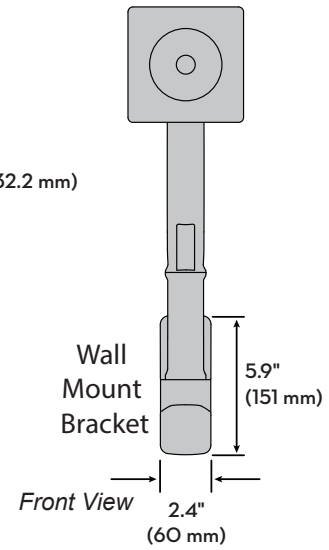

MXV Wall Mount Monitor Arm

Dimensions

Front view with arm pushed back against the wall.

Monitor Interface Bracket

© 2017 Ergotron, Inc. rev. 08/30/2017 DIM-MXVwall Content is subject to change without notification

APAC Sales

Tokyo, Japan
 www.ergotron.com
 apaccustomerservice@ergotron.com

Worldwide OEM Sales

www.ergotron.com
 info.oem@ergotron.com

MXV Wall Mount Monitor Arm

Dimensions

Arm in full up position: **21.7"** (552 mm)
 Arm at max extension: **24.6"** (626 mm)
 Arm in full down position: **22.1"** (561 mm)

Arm in full up position: **8.4"** (214 mm)
 Arm at max extension: **11.2"** (285 mm)
 Arm in full down position: **8.8"** (223 mm)

© 2017 Ergotron, Inc. rev. 08/30/2017 DIM-MXVwall Content is subject to change without notification

Monitor depth greater than 2.5" (64 mm) may diminish capacity.
Call Ergotron for more information.

Range of Motion

© 2017 Ergotron, Inc. rev. 08/30/2017 DIM-MXVwall Content is subject to change without notification