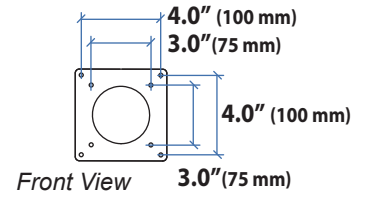

MXV Wall Mount Monitor Arm

Dimensions

Front view with arm pushed back against the wall.

Monitor Interface Bracket

© 2017 Ergotron, Inc. rev. 08/30/2017 DIM-MXVwall Content is subject to change without notification

APAC Sales

Tokyo, Japan
 www.ergotron.com
 apaccustomerservice@ergotron.com

Worldwide OEM Sales

www.ergotron.com
 info.oem@ergotron.com

MXV Wall Mount Monitor Arm

Dimensions

Arm in full up position: **21.7"** (552 mm)
 Arm at max extension: **24.6"** (626 mm)
 Arm in full down position: **22.1"** (561 mm)

Arm in full up position: **8.4"** (214 mm)
 Arm at max extension: **11.2"** (285 mm)
 Arm in full down position: **8.8"** (223 mm)

© 2017 Ergotron, Inc. rev. 08/30/2017 DIM-MXVwall Content is subject to change without notification