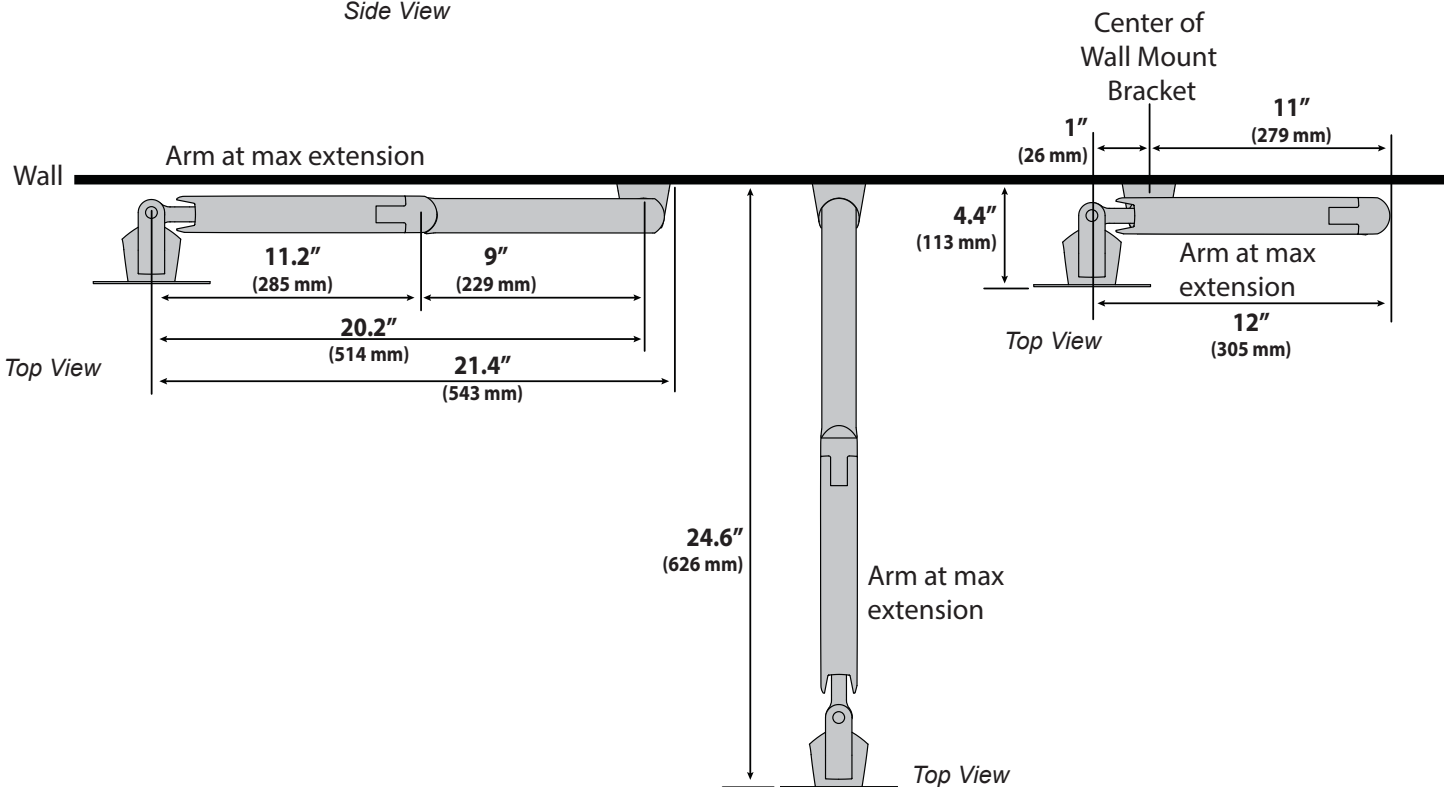

MXV Wall Mount Monitor Arm

Dimensions

Front view with arm pushed back against the wall.

Monitor Interface Bracket

© 2017 Ergotron, Inc. rev. 08/30/2017 DIM-MXVwall Content is subject to change without notification

APAC Sales

Tokyo, Japan
 www.ergotron.com
 apaccustomerservice@ergotron.com

Worldwide OEM Sales

www.ergotron.com
 info.oem@ergotron.com

MXV Wall Mount Monitor Arm

Dimensions

Arm in full up position: **21.7"** (552 mm)
 Arm at max extension: **24.6"** (626 mm)
 Arm in full down position: **22.1"** (561 mm)

Arm in full up position: **8.4"** (214 mm)
 Arm at max extension: **11.2"** (285 mm)
 Arm in full down position: **8.8"** (223 mm)

© 2017 Ergotron, Inc. rev. 08/30/2017 DIM-MXVwall Content is subject to change without notification

Monitor depth greater than 2.5" (64 mm) may diminish capacity.
Call Ergotron for more information.

Range of Motion

© 2017 Ergotron, Inc. rev. 08/30/2017 DIM-MXVwall Content is subject to change without notification