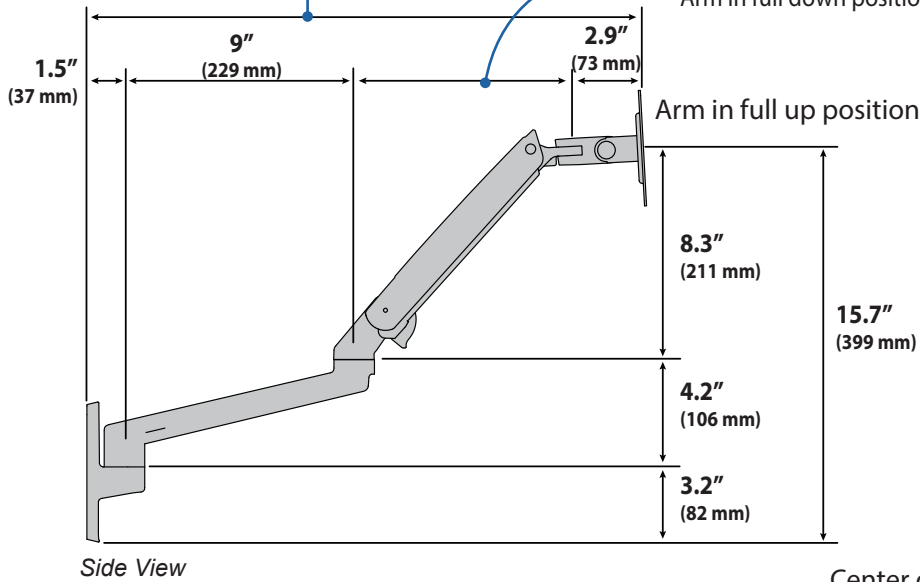

MXV Wall Mount Monitor Arm

Dimensions

Front view with arm pushed back against the wall.

Monitor Interface Bracket

© 2017 Ergotron, Inc. rev. 08/30/2017 DIM-MXVwall Content is subject to change without notification

APAC Sales

Tokyo, Japan
 www.ergotron.com
 apaccustomerservice@ergotron.com

Worldwide OEM Sales

www.ergotron.com
 info.oem@ergotron.com

MXV Wall Mount Monitor Arm

Dimensions

Arm in full up position: **21.7"** (552 mm)
 Arm at max extension: **24.6"** (626 mm)
 Arm in full down position: **22.1"** (561 mm)

Arm in full up position: **8.4"** (214 mm)
 Arm at max extension: **11.2"** (285 mm)
 Arm in full down position: **8.8"** (223 mm)

© 2017 Ergotron, Inc. rev. 08/30/2017 DIM-MXVwall Content is subject to change without notification

Monitor depth greater than 2.5" (64 mm) may diminish capacity.
Call Ergotron for more information.

Range of Motion

© 2017 Ergotron, Inc. rev. 08/30/2017 DIM-MXVwall Content is subject to change without notification