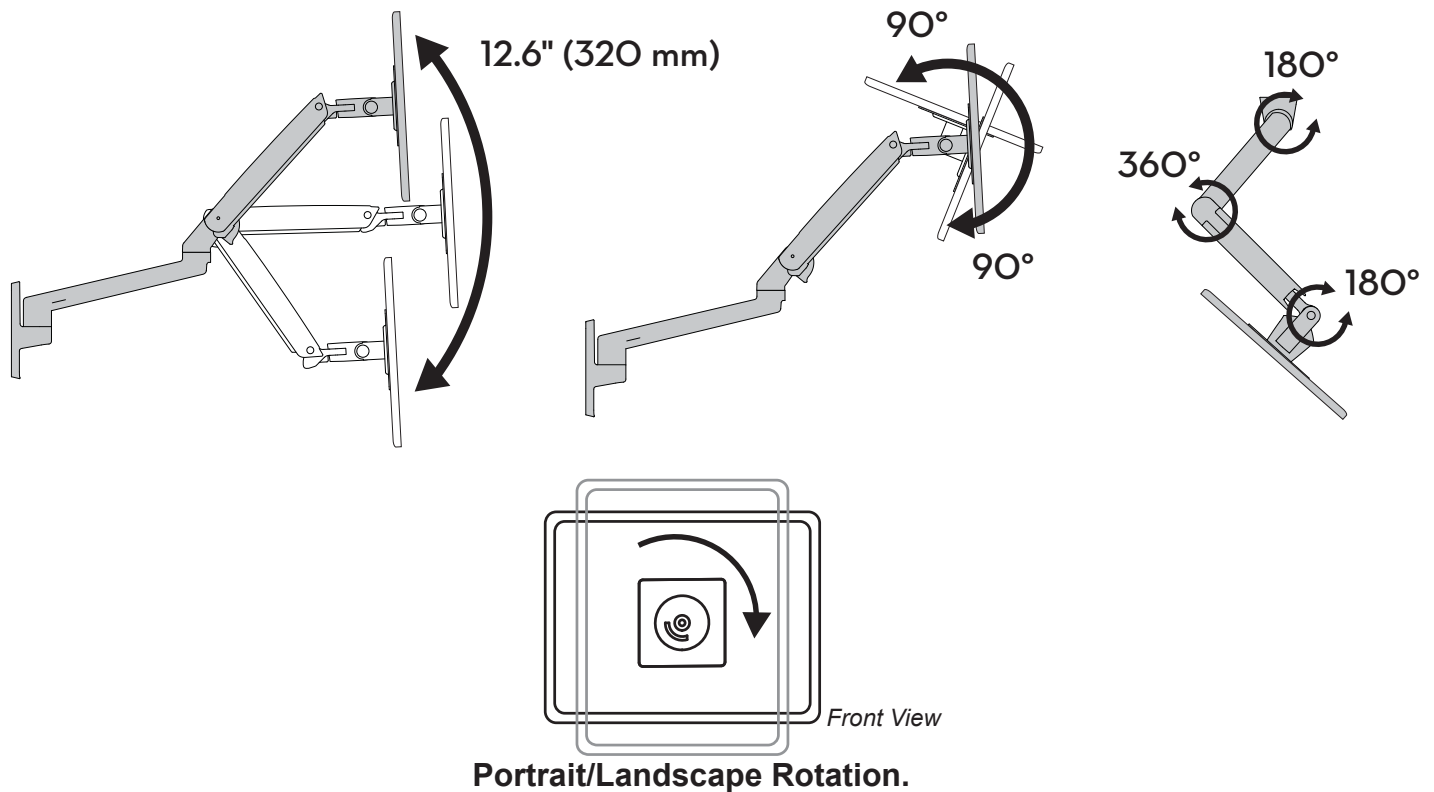

APAC Sales

Tokyo, Japan
 www.ergotron.com
 apaccustomerservice@ergotron.com

Worldwide OEM Sales

www.ergotron.com
 info.oem@ergotron.com

MXV Wall Mount Monitor Arm

Dimensions

Arm in full up position: **21.7"** (552 mm)
 Arm at max extension: **24.6"** (626 mm)
 Arm in full down position: **22.1"** (561 mm)

Arm in full up position: **8.4"** (214 mm)
 Arm at max extension: **11.2"** (285 mm)
 Arm in full down position: **8.8"** (223 mm)

© 2017 Ergotron, Inc. rev. 08/30/2017 DIM-MXVwall Content is subject to change without notification

APAC Sales

Tokyo, Japan
 www.ergotron.com
 apaccustomerservice@ergotron.com

Worldwide OEM Sales

www.ergotron.com
 info.oem@ergotron.com

MXV Wall Mount Monitor Arm

Weight Capacity

7 lbs (3.2 kg) - 20 lbs. (9.1 kg)

Monitor depth greater than 2.5" (64 mm) may diminish capacity.
Call Ergotron for more information.

Range of Motion

© 2017 Ergotron, Inc. rev. 08/30/2017 DIM-MXVwall Content is subject to change without notification