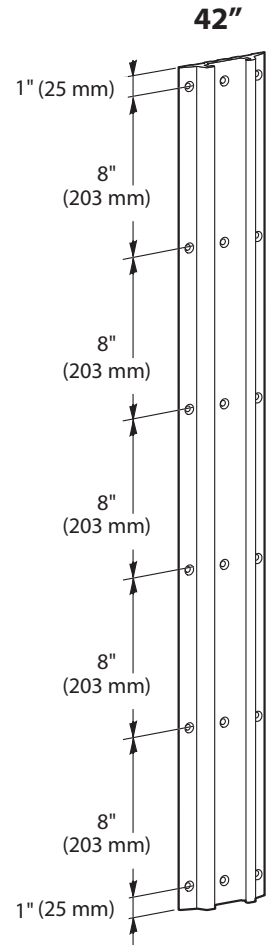

Wall Track and Wall Plate

Wall Track

Wall Plate

© 2011 Ergotron, Inc. rev. 07/12/2011 DIM-WTP Content is subject to change without notification

Americas Sales and Corporate Headquarters

St. Paul, MN USA
 (800) 888-8458
 +1-651-681-7600
www.ergotron.com
sales@ergotron.com