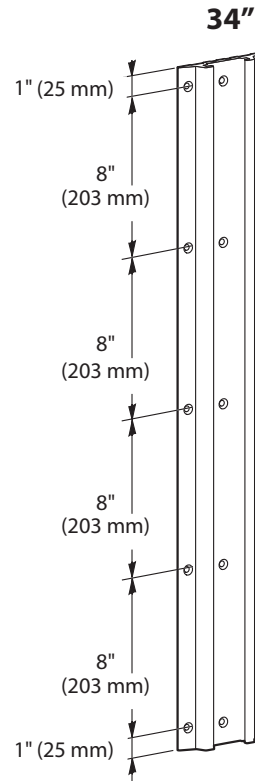

Wall Track and Wall Plate

Wall Track

Wall Plate

© 2011 Ergotron, Inc. rev. 07/12/2011 DIM-WTP Content is subject to change without notification

Americas Sales and Corporate Headquarters

St. Paul, MN USA
 (800) 888-8458
 +1-651-681-7600
www.ergotron.com
sales@ergotron.com