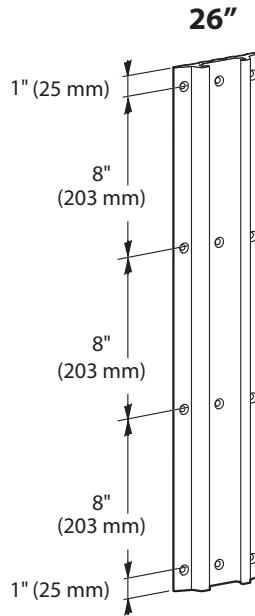

Wall Track and Wall Plate

Wall Track

Wall Plate

© 2011 Ergotron, Inc. rev. 07/12/2011 DIM-WTP Content is subject to change without notification

Americas Sales and Corporate Headquarters

St. Paul, MN USA
 (800) 888-8458
 +1-651-681-7600
www.ergotron.com
sales@ergotron.com