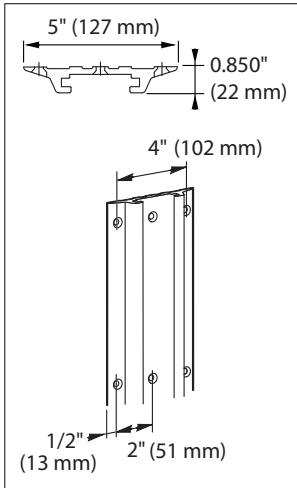

Wall Track and Wall Plate

Wall Track

Wall Plate

© 2011 Ergotron, Inc. rev. 07/12/2011 DIM-WTP Content is subject to change without notification

Americas Sales and Corporate Headquarters

St. Paul, MN USA
 (800) 888-8458
 +1-651-681-7600
www.ergotron.com
sales@ergotron.com