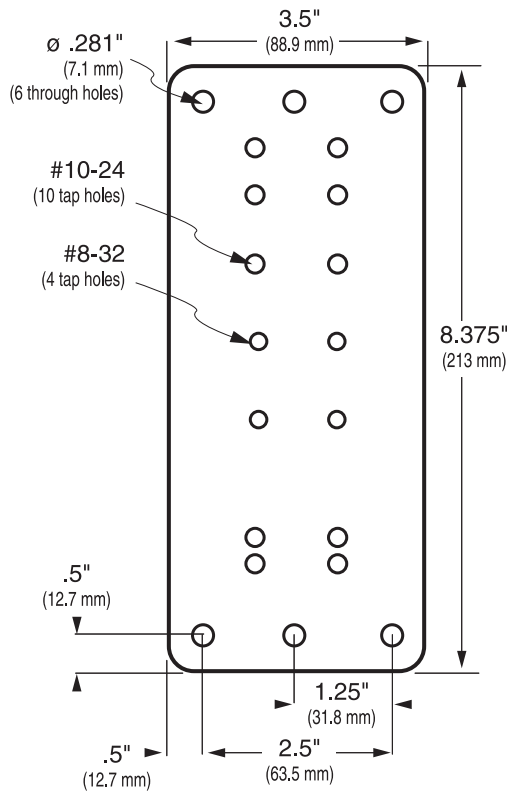

Wall Track and Wall Plate

Wall Track

Wall Plate

© 2011 Ergotron, Inc. rev. 07/12/2011 DIM-WTP Content is subject to change without notification

Americas Sales and Corporate Headquarters

St. Paul, MN USA
 (800) 888-8458
 +1-651-681-7600
www.ergotron.com
sales@ergotron.com