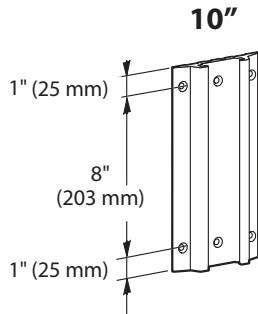

Wall Track and Wall Plate

Wall Track

Wall Plate

© 2011 Ergotron, Inc. rev. 07/12/2011 DIM-WTP Content is subject to change without notification

Americas Sales and Corporate Headquarters

St. Paul, MN USA
 (800) 888-8458
 +1-651-681-7600
www.ergotron.com
sales@ergotron.com