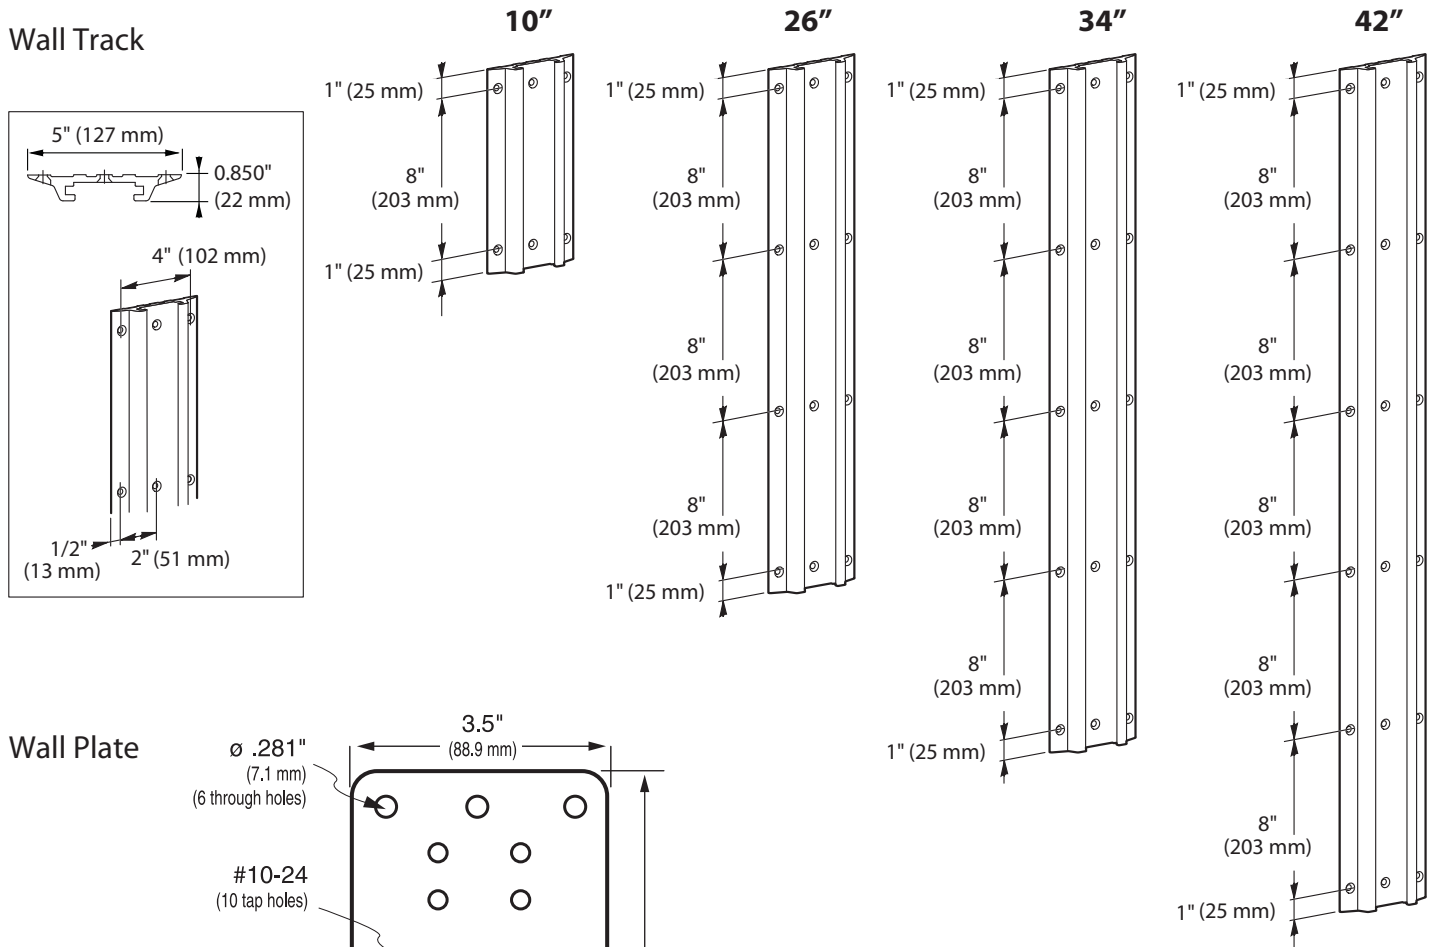

Wall Track and Wall Plate

Wall Track

© 2011 Ergotron, Inc. rev. 07/12/2011 DIM-WTP Content is subject to change without notification

Americas Sales and Corporate Headquarters

St. Paul, MN USA
 (800) 888-8458
 +1-651-681-7600
www.ergotron.com
sales@ergotron.com