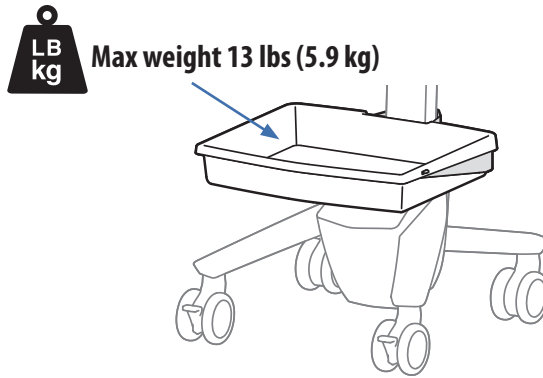

SV Front Tray

Weight Capacity

Dimensions

Top View - Inside Depth/Width

Americas Sales and Corporate Headquarters

St. Paul, MN USA
(800) 888-8458
+1-651-681-7600
www.ergotron.com
sales@ergotron.com

EMEA Sales