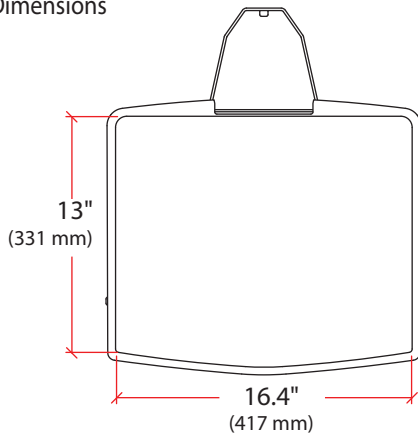

SV Front Tray

Weight Capacity

Dimensions

Top View - Inside Depth/Width

Americas Sales and Corporate Headquarters

St. Paul, MN USA
(800) 888-8458
+1-651-681-7600
www.ergotron.com
sales@ergotron.com

EMEA Sales