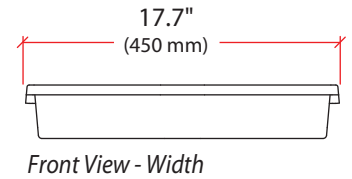

SV Front Tray

Weight Capacity

Dimensions

Top View - Inside Depth/Width

Americas Sales and Corporate Headquarters

St. Paul, MN USA
(800) 888-8458
+1-651-681-7600
www.ergotron.com
sales@ergotron.com

EMEA Sales