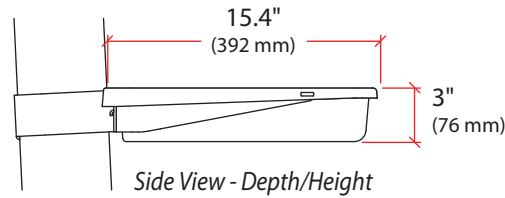

SV Front Tray

Weight Capacity

Dimensions

Top View - Inside Depth/Width

Americas Sales and Corporate Headquarters

St. Paul, MN USA
(800) 888-8458
+1-651-681-7600
www.ergotron.com
sales@ergotron.com

EMEA Sales