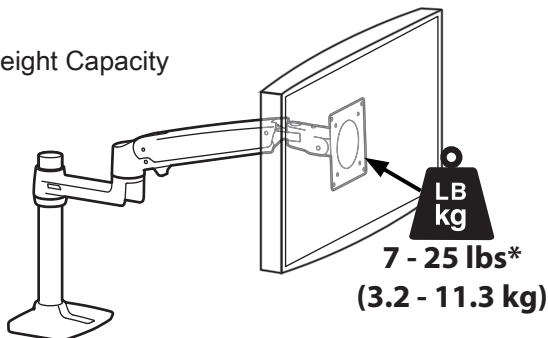

LX Deskmount Monitor Arm (no clamp)

Dimensions

Range of Motion

Weight Capacity

Monitor depth greater than 2.5" (64 mm) may diminish capacity.

Call Ergotron for more information.

© 2017 Ergotron, Inc. rev. 07/19/2017 DIM-LXnoclamp Content is subject to change without notification