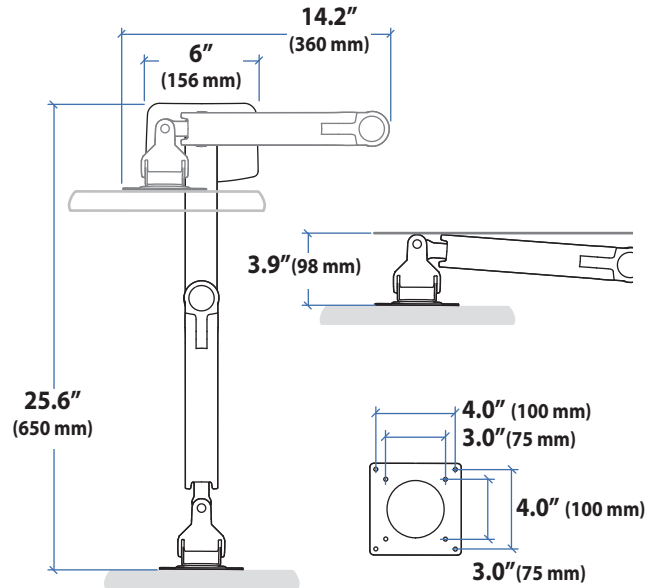

LX Deskmount Monitor Arm (no clamp)

Dimensions

Range of Motion

Weight Capacity

Monitor depth greater than 2.5" (64 mm) may diminish capacity.

Call Ergotron for more information.

© 2017 Ergotron, Inc. rev. 07/19/2017 DIM-LXnoclamp Content is subject to change without notification