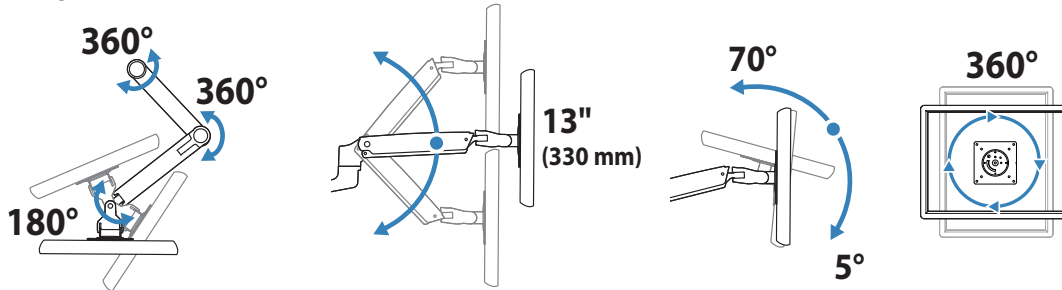

LX Deskmount Monitor Arm (no clamp)

Dimensions

Range of Motion

Weight Capacity

Monitor depth greater than 2.5" (64 mm) may diminish capacity.

Call Ergotron for more information.

© 2017 Ergotron, Inc. rev. 07/19/2017 DIM-LXnoclamp Content is subject to change without notification