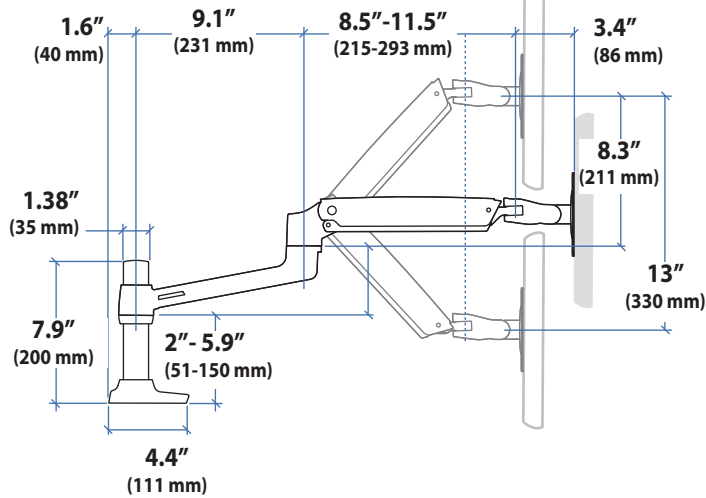

LX Deskmount Monitor Arm (no clamp)

Dimensions

Range of Motion

Weight Capacity

Monitor depth greater than 2.5" (64 mm) may diminish capacity.

Call Ergotron for more information.

© 2017 Ergotron, Inc. rev. 07/19/2017 DIM-LXnoclamp Content is subject to change without notification