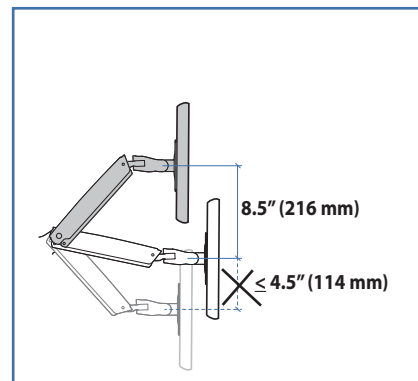

LX Deskmount Monitor Arm (no clamp)

Dimensions

Range of Motion

Weight Capacity

Monitor depth greater than 2.5" (64 mm) may diminish capacity.

Call Ergotron for more information.

© 2017 Ergotron, Inc. rev. 07/19/2017 DIM-LXnoclamp Content is subject to change without notification