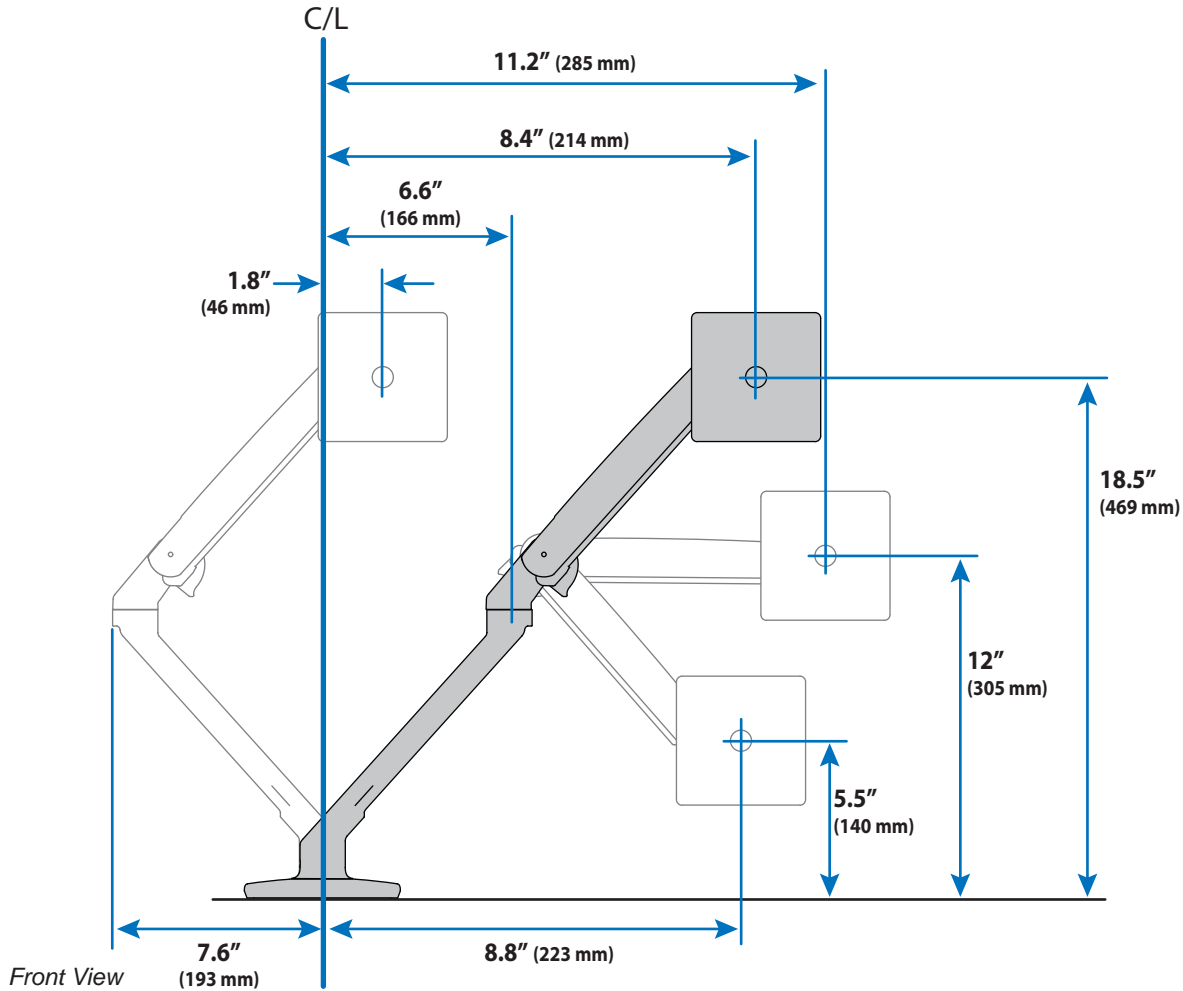

MXV Desk Monitor Arm (no clamp)

Dimensions

Desk Thickness

0.47"-1.25"
(12-32 mm)

Monitor Interface Bracket

Front View

Arm in full up position: 8.4" (214 mm)
Arm at max extension: 11.2" (285 mm)
Arm in full down position: 8.8" (223 mm)

ERGOTRON®

MXV Desk Monitor Arm (no clamp)

Dimensions

© 2017 Ergotron, Inc. rev. 07/19/17 DIM-MXVnoclamp Content is subject to change without notification

Americas Sales and Corporate Headquarters

St. Paul, MN USA
(800) 888-8458
+1-651-681-7600
www.ergotron.com
sales@ergotron.com

MXV Desk Monitor Arm (no clamp)

Weight Capacity
≤ 20 lbs. (9.1 kg)

Monitor depth greater than 2.5" (64 mm) may diminish capacity.
Call Ergotron for more information.

Range of Motion

Portrait/Landscape Rotation.