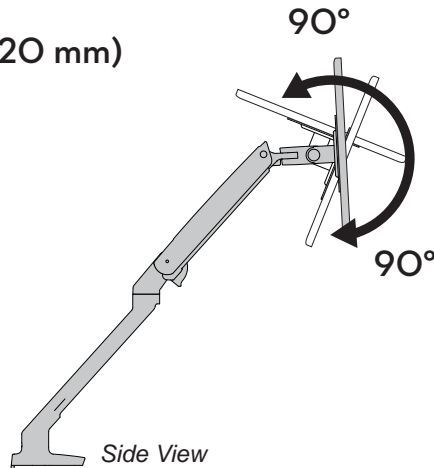

MXV Desk Monitor Arm (no clamp)

Dimensions

Desk Thickness

0.47"-1.25"
(12-32 mm)

Monitor Interface Bracket

Front View

Arm in full up position: 8.4" (214 mm)
Arm at max extension: 11.2" (285 mm)
Arm in full down position: 8.8" (223 mm)

ERGOTRON®

MXV Desk Monitor Arm (no clamp)

Dimensions

© 2017 Ergotron, Inc. rev. 07/19/17 DIM-MXVnoclamp Content is subject to change without notification

Americas Sales and Corporate Headquarters

St. Paul, MN USA
(800) 888-8458
+1-651-681-7600
www.ergotron.com
sales@ergotron.com

MXV Desk Monitor Arm (no clamp)

Weight Capacity
≤ 20 lbs. (9.1 kg)

Monitor depth greater than 2.5" (64 mm) may diminish capacity.
Call Ergotron for more information.

Range of Motion

Portrait/Landscape Rotation.