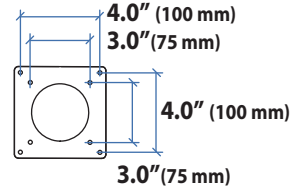

MXV Desk Monitor Arm (no clamp)

Dimensions

Desk Thickness

0.47"-1.25"
(12-32 mm)

Monitor Interface Bracket

Front View

Arm in full up position: 8.4" (214 mm)
Arm at max extension: 11.2" (285 mm)
Arm in full down position: 8.8" (223 mm)

MXV Desk Monitor Arm (no clamp)

Weight Capacity
≤ 20 lbs. (9.1 kg)

Monitor depth greater than 2.5" (64 mm) may diminish capacity.
Call Ergotron for more information.

Range of Motion

Portrait/Landscape Rotation.