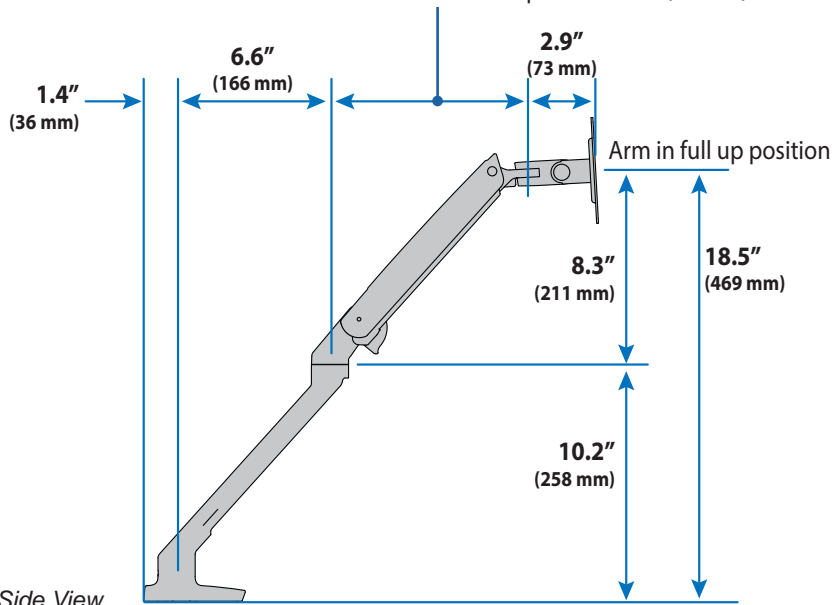

MXV Desk Monitor Arm (no clamp)

Dimensions

Desk Thickness

0.47"-1.25"
(12-32 mm)

Monitor Interface Bracket

Front View

Arm in full up position: 8.4" (214 mm)
Arm at max extension: 11.2" (285 mm)
Arm in full down position: 8.8" (223 mm)

MXV Desk Monitor Arm (no clamp)

Weight Capacity
≤ 20 lbs. (9.1 kg)

Monitor depth greater than 2.5" (64 mm) may diminish capacity.
Call Ergotron for more information.

Range of Motion

Portrait/Landscape Rotation.