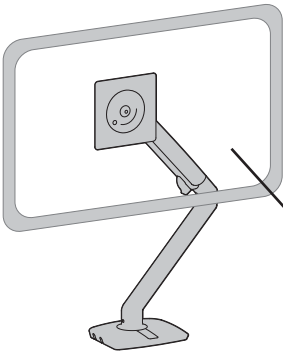

ERGOTRON®

MXV Desk Monitor Arm (no clamp)

Dimensions

© 2017 Ergotron, Inc. rev. 07/19/17 DIM-MXVnoclamp Content is subject to change without notification

Americas Sales and Corporate Headquarters

St. Paul, MN USA
(800) 888-8458
+1-651-681-7600
www.ergotron.com
sales@ergotron.com

MXV Desk Monitor Arm (no clamp)

Weight Capacity
≤ 20 lbs. (9.1 kg)

Monitor depth greater than 2.5" (64 mm) may diminish capacity.
Call Ergotron for more information.

Range of Motion

Portrait/Landscape Rotation.