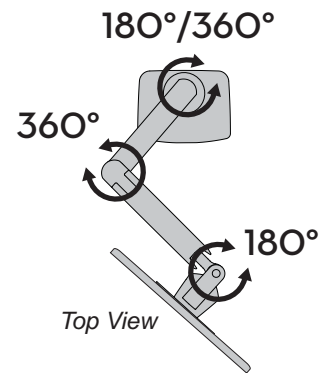

MXV Desk Monitor Arm (no clamp)

Dimensions

Desk Thickness

0.47"-1.25"
(12-32 mm)

Monitor Interface Bracket

Front View

Arm in full up position: 8.4" (214 mm)
Arm at max extension: 11.2" (285 mm)
Arm in full down position: 8.8" (223 mm)

ERGOTRON®

MXV Desk Monitor Arm (no clamp)

Dimensions

© 2017 Ergotron, Inc. rev. 07/19/17 DIM-MXVnoclamp Content is subject to change without notification

Americas Sales and Corporate Headquarters

St. Paul, MN USA
(800) 888-8458
+1-651-681-7600
www.ergotron.com
sales@ergotron.com

MXV Desk Monitor Arm (no clamp)

Weight Capacity
≤ 20 lbs. (9.1 kg)

Monitor depth greater than 2.5" (64 mm) may diminish capacity.
Call Ergotron for more information.

Range of Motion

Portrait/Landscape Rotation.