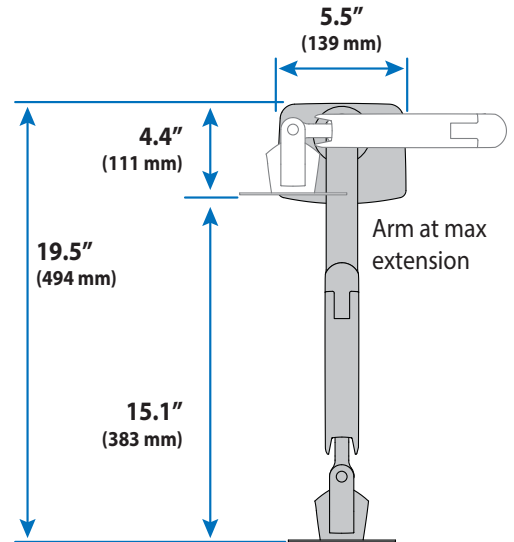

Top View

© 2017 Ergotron, Inc. rev. 07/19/17 DIM-MXVnoclamp Content is subject to change without notification

Americas Sales and Corporate Headquarters

St. Paul, MN USA
(800) 888-8458
+1-651-681-7600
www.ergotron.com
sales@ergotron.com

EMEA Sales

Amersfoort, The Netherlands
+31 33 45 45 600
www.ergotron.com
info.eu@ergotron.com

APAC Sales

Tokyo, Japan
www.ergotron.com
apaccustomerservice@ergotron.com

Worldwide OEM Sales

www.ergotron.com
info.oem@ergotron.com

ERGOTRON®