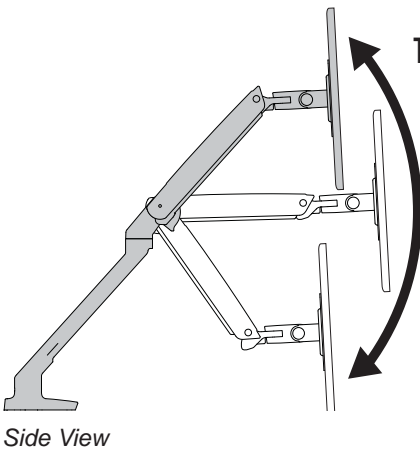

MXV Desk Monitor Arm (no clamp)

Weight Capacity
≤ 20 lbs. (9.1 kg)

Monitor depth greater than 2.5" (64 mm) may diminish capacity.
Call Ergotron for more information.

Range of Motion

Portrait/Landscape Rotation.