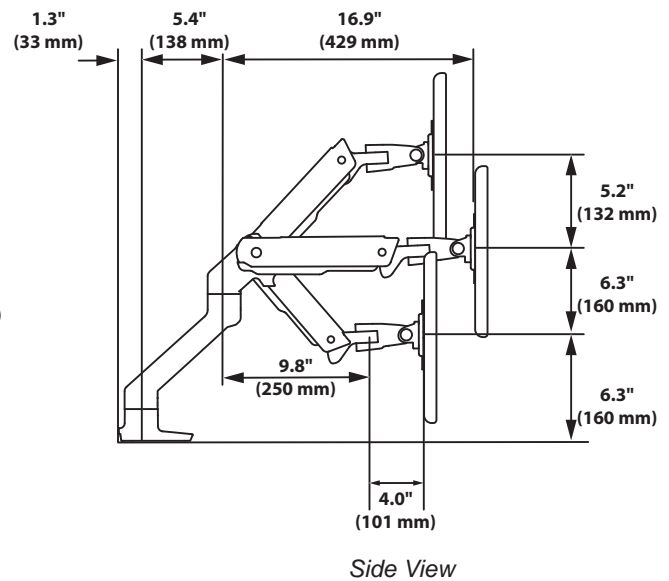

HX Desk Monitor Arm (no clamp)

© 2017 Ergotron, Inc. rev. 07/20/17 DIM-HXnoclamp Content is subject to change without notification

Americas Sales and Corporate Headquarters

St. Paul, MN USA
(800) 888-8458
+1-651-681-7600
www.ergotron.com
sales@ergotron.com