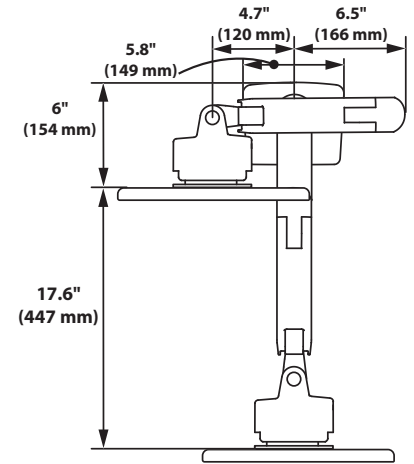

HX Desk Monitor Arm (no clamp)

© 2017 Ergotron, Inc. rev. 07/20/17 DIM-HXnoclamp Content is subject to change without notification

Americas Sales and Corporate Headquarters

St. Paul, MN USA
(800) 888-8458
+1-651-681-7600
www.ergotron.com
sales@ergotron.com