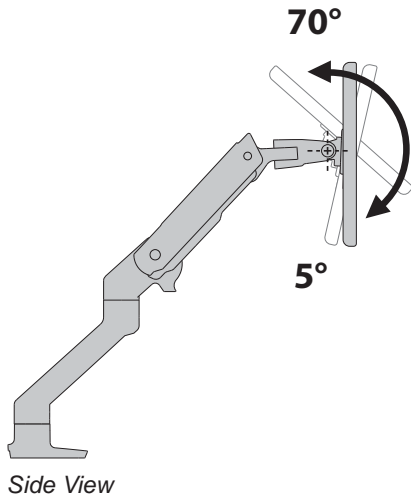

HX Desk Monitor Arm (no clamp)

20 lbs. - 42 lbs.
(9.1 kg - 19 kg)
per monitor

Portrait/Landscape Rotation

Americas Sales and Corporate Headquarters

St. Paul, MN USA
(800) 888-8458
+1-651-681-7600
www.ergotron.com
sales@ergotron.com