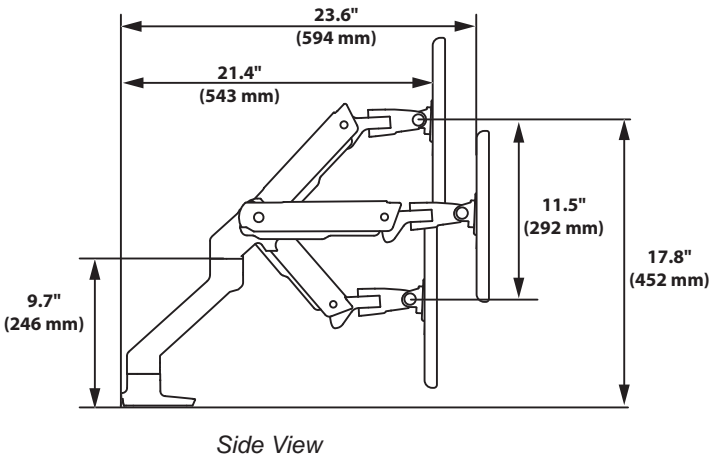

HX Desk Monitor Arm (no clamp)

© 2017 Ergotron, Inc. rev. 07/20/17 DIM-HXnoclamp Content is subject to change without notification

Americas Sales and Corporate Headquarters

St. Paul, MN USA
(800) 888-8458
+1-651-681-7600
www.ergotron.com
sales@ergotron.com