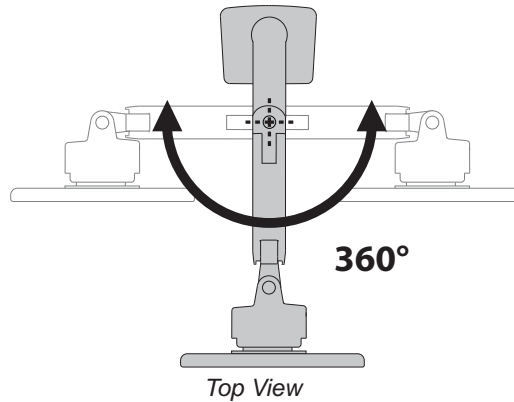

HX Desk Monitor Arm (no clamp)

20 lbs. - 42 lbs.
(9.1 kg - 19 kg)
per monitor

Portrait/Landscape Rotation

Americas Sales and Corporate Headquarters

St. Paul, MN USA
(800) 888-8458
+1-651-681-7600
www.ergotron.com
sales@ergotron.com