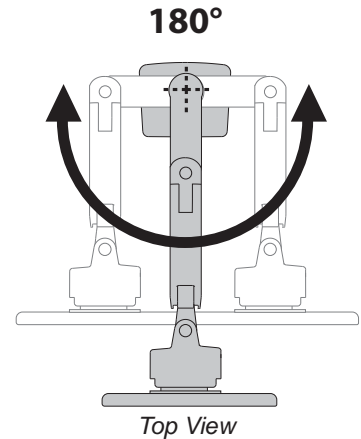

HX Desk Monitor Arm (no clamp)

20 lbs. - 42 lbs.
(9.1 kg - 19 kg)
per monitor

Portrait/Landscape Rotation

Americas Sales and Corporate Headquarters

St. Paul, MN USA
(800) 888-8458
+1-651-681-7600
www.ergotron.com
sales@ergotron.com