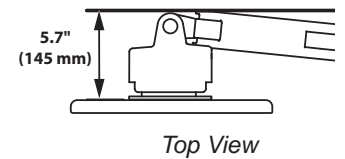

HX Desk Monitor Arm (no clamp)

© 2017 Ergotron, Inc. rev. 07/20/17 DIM-HXnoclamp Content is subject to change without notification

Americas Sales and Corporate Headquarters

St. Paul, MN USA
(800) 888-8458
+1-651-681-7600
www.ergotron.com
sales@ergotron.com

EMEA Sales

Amersfoort, The Netherlands
+31 33 45 45 600
www.ergotron.com
info.eu@ergotron.com

APAC Sales

Tokyo, Japan
www.ergotron.com
apaccustomerservice@ergotron.com

Worldwide OEM Sales

www.ergotron.com
info.oem@ergotron.com