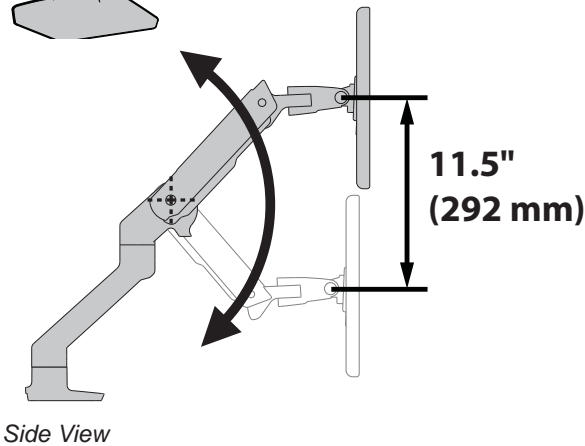

HX Desk Monitor Arm (no clamp)

20 lbs. - 42 lbs.
(9.1 kg - 19 kg)
per monitor

Portrait/Landscape Rotation

Americas Sales and Corporate Headquarters

St. Paul, MN USA
(800) 888-8458
+1-651-681-7600
www.ergotron.com
sales@ergotron.com