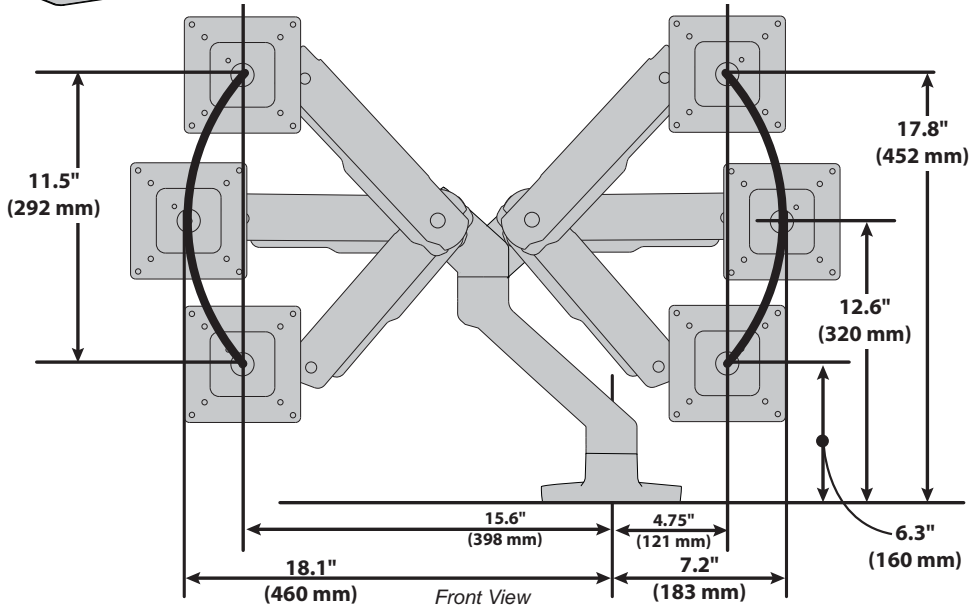

HX Desk Monitor Arm (no clamp)

© 2017 Ergotron, Inc. rev. 07/20/17 DIM-HXnoclamp Content is subject to change without notification

Americas Sales and Corporate Headquarters

St. Paul, MN USA
(800) 888-8458
+1-651-681-7600
www.ergotron.com
sales@ergotron.com