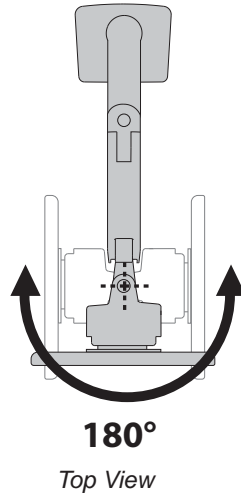

HX Desk Monitor Arm (no clamp)

20 lbs. - 42 lbs.
(9.1 kg - 19 kg)
per monitor

Portrait/Landscape Rotation

Americas Sales and Corporate Headquarters

St. Paul, MN USA
(800) 888-8458
+1-651-681-7600
www.ergotron.com
sales@ergotron.com