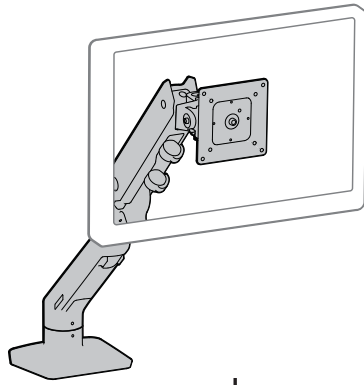

HX Desk Monitor Arm (no clamp)

© 2017 Ergotron, Inc. rev. 07/20/17 DIM-HXnoclamp Content is subject to change without notification

Americas Sales and Corporate Headquarters

St. Paul, MN USA
(800) 888-8458
+1-651-681-7600
www.ergotron.com
sales@ergotron.com

EMEA Sales

Amersfoort, The Netherlands
+31 33 45 45 600
www.ergotron.com
info.eu@ergotron.com

APAC Sales

Tokyo, Japan
www.ergotron.com
apaccustomerservice@ergotron.com

Worldwide OEM Sales

www.ergotron.com
info.oem@ergotron.com