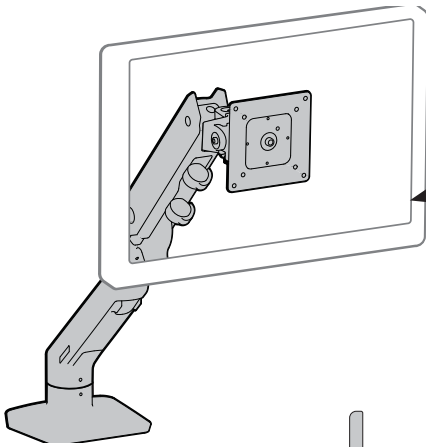

HX Desk Monitor Arm (no clamp)

20 lbs. - 42 lbs.
(9.1 kg - 19 kg)
per monitor

Portrait/Landscape Rotation

Americas Sales and Corporate Headquarters

St. Paul, MN USA
(800) 888-8458
+1-651-681-7600
www.ergotron.com
sales@ergotron.com