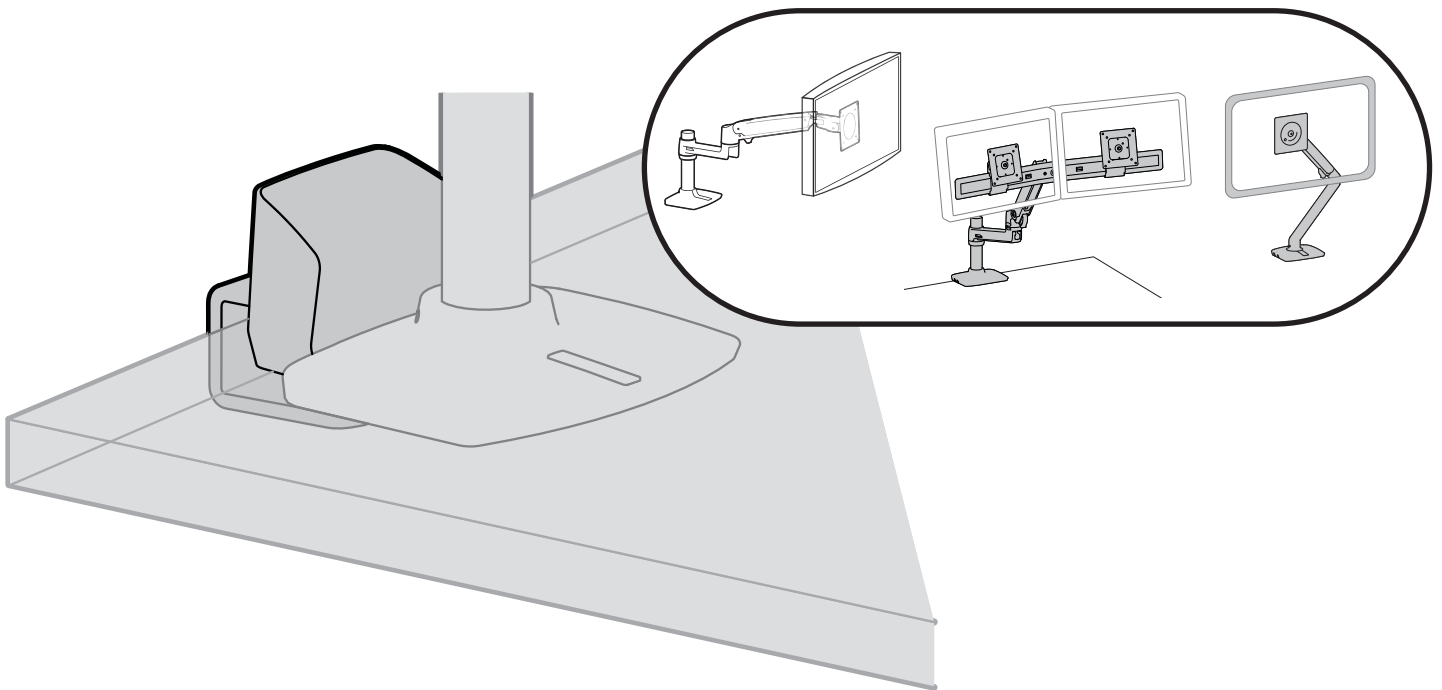

C-Clamp (top mount)

for LX Desk Mount Monitor Arm
 LX Desk Dual Direct Arm
 MXV Desk Monitor Arm

© 2017 Ergotron, Inc. rev. 05/04/2017 DIM-TopclampLXMXV1DD Content is subject to change without notification