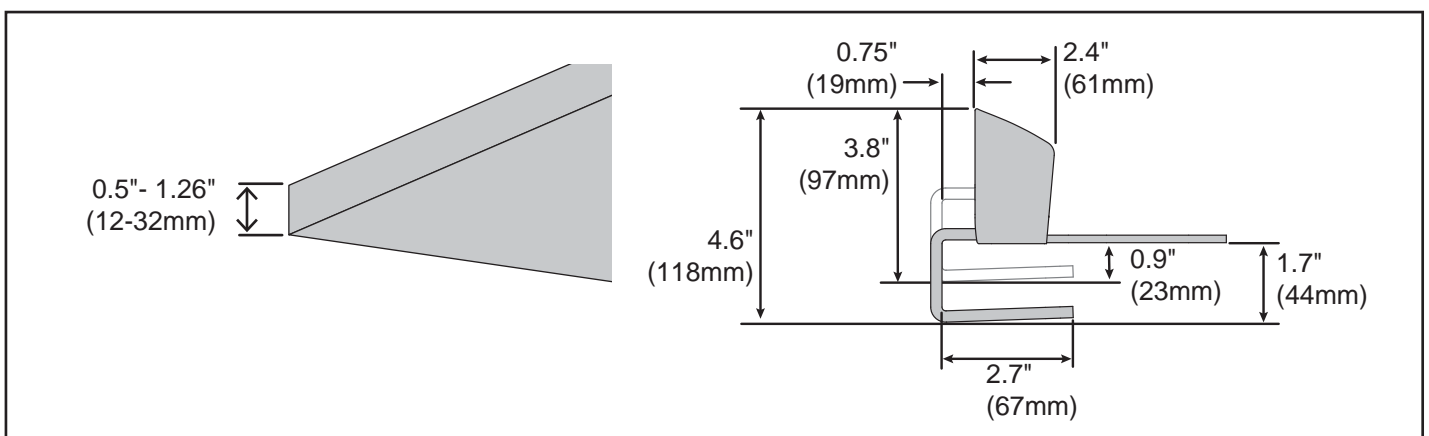

C-Clamp (top mount)

for LX Desk Mount Monitor Arm
 LX Desk Dual Direct Arm
 MXV Desk Monitor Arm

© 2017 Ergotron, Inc. rev. 05/04/2017 DIM-TopclampLXMXV1DD Content is subject to change without notification