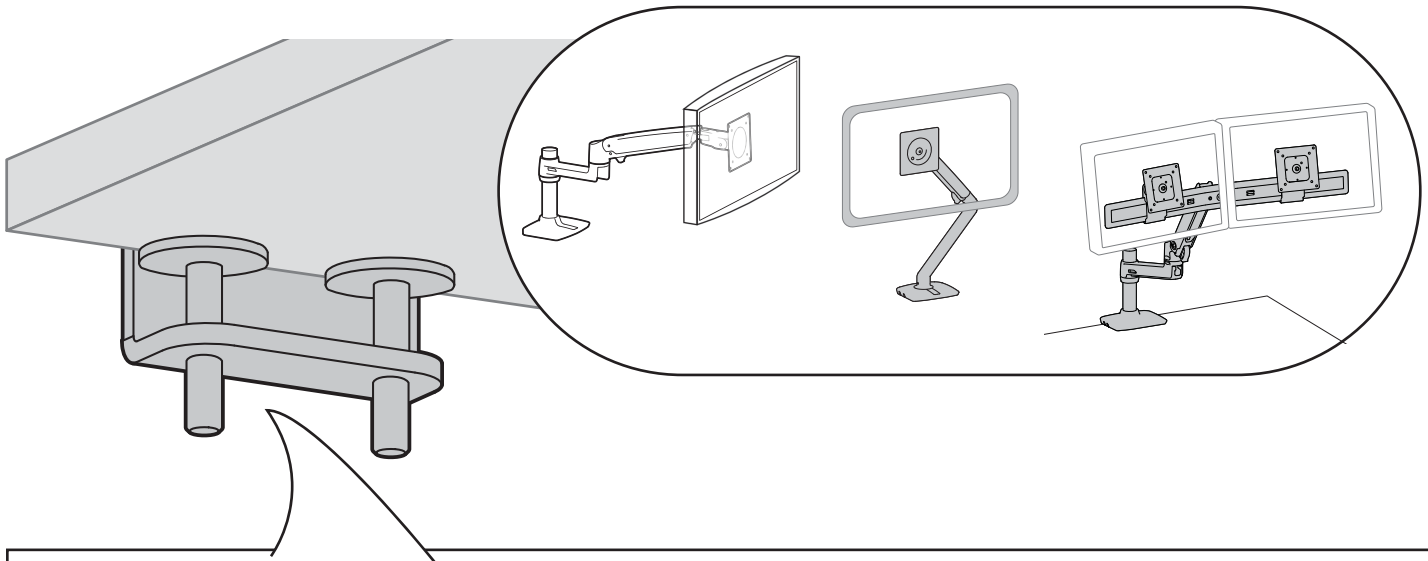

C-Clamp (under mount)

for LX Desk Mount Monitor Arm
 MXV Desk Monitor Arm
 LX Desk Dual Direct Arm

Americas Sales and Corporate Headquarters

St. Paul, MN USA
 (800) 888-8458
 +1-651-681-7600
 www.ergotron.com
 sales@ergotron.com