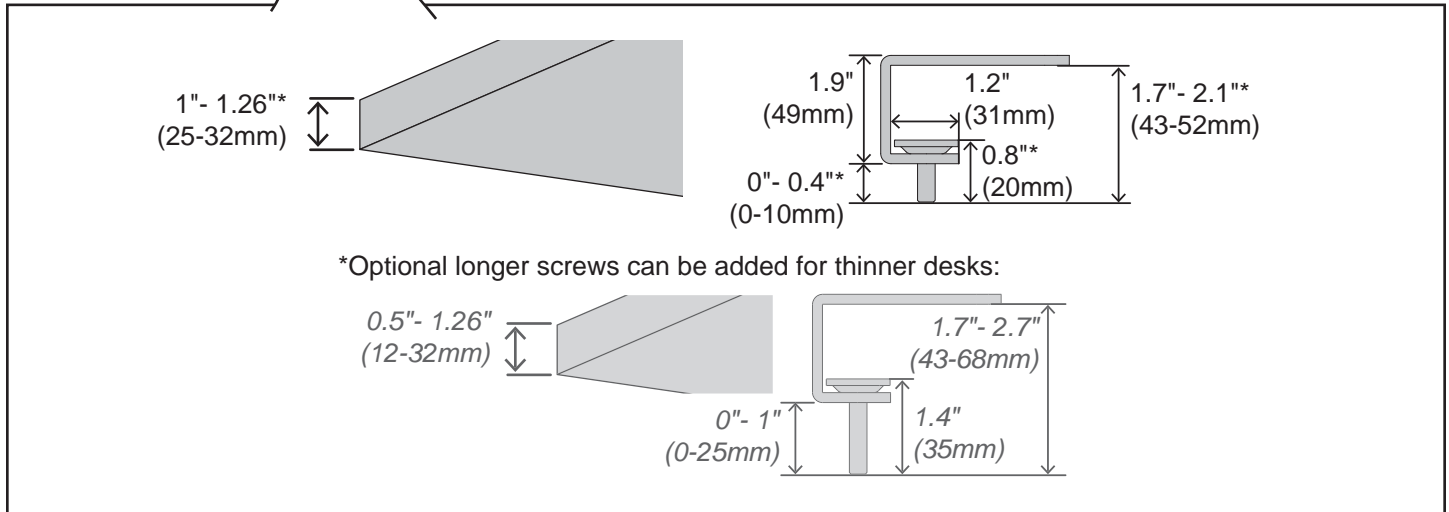

C-Clamp (under mount)

for LX Desk Mount Monitor Arm
 MXV Desk Monitor Arm
 LX Desk Dual Direct Arm

Americas Sales and Corporate Headquarters

St. Paul, MN USA
 (800) 888-8458
 +1-651-681-7600
 www.ergotron.com
 sales@ergotron.com