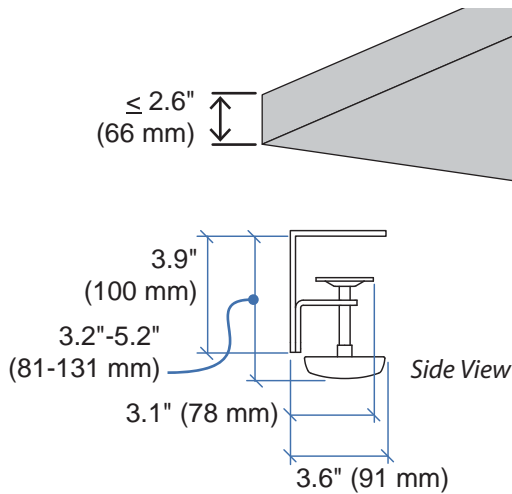

2-Piece Desk Clamp

for LX Dual Side-by-Side Arm
 LX Dual Stacking Arm
 LX Desk Monitor Arm, Tall Pole

© 2017 Ergotron, Inc. rev. 10/27/2017 DIM-2pcClampLX2 Content is subject to change without notification