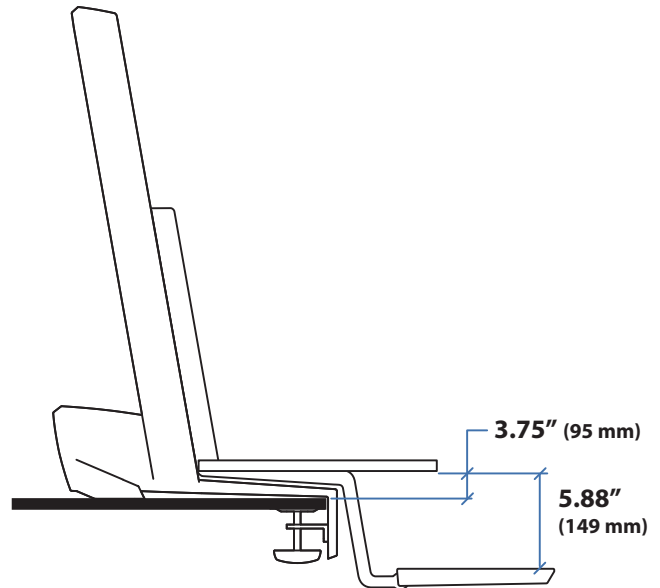

Work Surface Accessory for WorkFit-S

© 2011 Ergotron, Inc. rev. 03/16/2011 DIM-WFS-SA Content is subject to change without notification

Americas Sales and Corporate Headquarters

St. Paul, MN USA
 (800) 888-8458
 +1-651-681-7600
www.ergotron.com
sales@ergotron.com