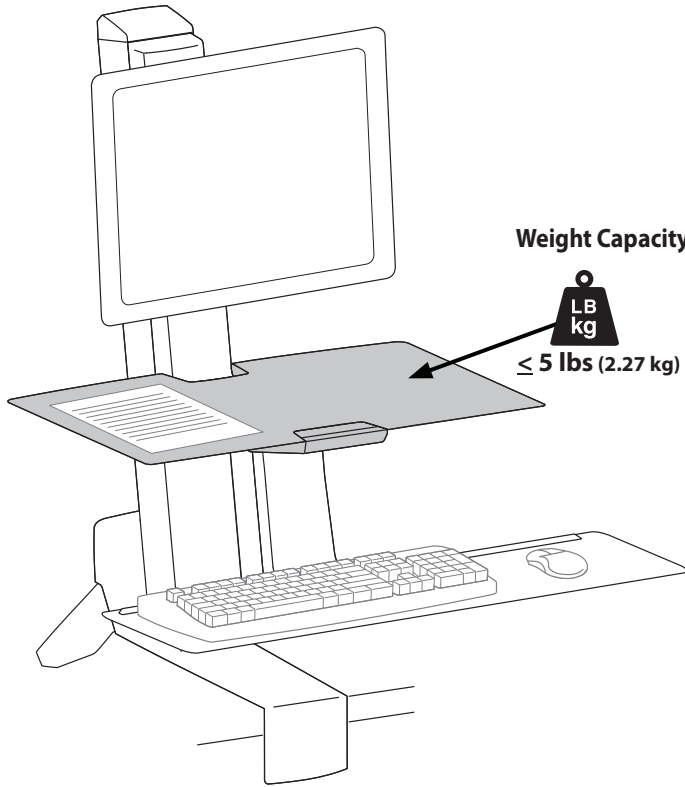

Work Surface Accessory for WorkFit-S

© 2011 Ergotron, Inc. rev. 03/16/2011 DIM-WFS-SA Content is subject to change without notification

Americas Sales and Corporate Headquarters

St. Paul, MN USA
 (800) 888-8458
 +1-651-681-7600
www.ergotron.com
sales@ergotron.com