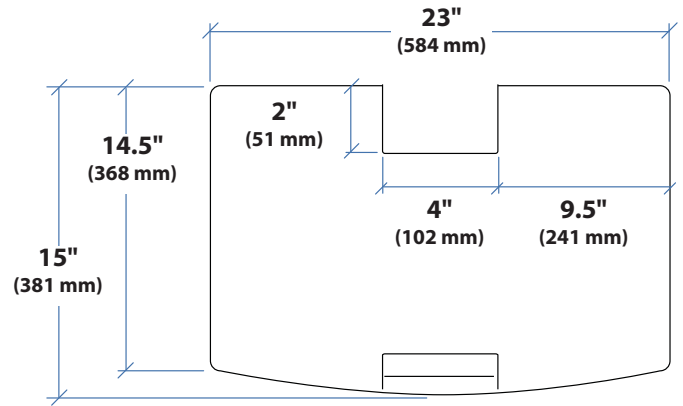

Work Surface Accessory for WorkFit-S

© 2011 Ergotron, Inc. rev. 03/16/2011 DIM-WFS-SA Content is subject to change without notification

Americas Sales and Corporate Headquarters

St. Paul, MN USA
 (800) 888-8458
 +1-651-681-7600
www.ergotron.com
sales@ergotron.com