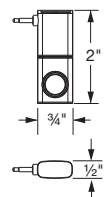

Photometrics:

Source at 15"

Inches	9	6	3	0	3	6	9
9	35	56	70	71	59	35	14
6	62	91	106	106	90	62	27
3	74	107	124	127	106	77	38
0	77	110	131	132	118	80	40
3	68	99	119	118	99	68	30
6	42	67	85	84	64	40	15
9	15	25	35	35	25	12	5

Model # tested: AST-DB, average illuminance 69 footcandles

Specifications:
Horizontal and vertical reach

Fixture rotation

Occupancy Sensor

Configuration	Occupancy Sensor	Mounting	Model #-Color ⁽¹⁾	Weight
Single Arm	Not Incl.	Desk Base	AST-DB-□-SA	6
		C-Clamp	AST-CC-□-SA	3
		Two Piece Clamp	AST-TC-□-SA	3
		Secure Grommet	AST-SG-□-SA	3
		Sierra Tool Bar ⁽²⁾	AST-P1-□-SA	3
		Slat Wall	AST-SW-□-SA	3
		Wall Mount	AST-WM-□-SA	3
		Panel Adaptor-Narrow ⁽³⁾	AST-P2-□-SA	3
		Panel Adaptor-Wide ⁽⁴⁾	AST-P3-□-SA	3
		Panel Adaptor-Deep ⁽⁵⁾	AST-P4-□-SA	3
Included		Desk Base	AST-DB-□-SA-OCC	6
		C-Clamp	AST-CC-□-SA-OCC	3
		Two Piece Clamp	AST-TC-□-SA-OCC	3
		Secure Grommet	AST-SG-□-SA-OCC	3
		Sierra Tool Bar ⁽²⁾	AST-P1-□-SA-OCC	3
		Slat Wall	AST-SW-□-SA-OCC	3
		Wall Mount	AST-WM-□-SA-OCC	3
		Panel Adaptor-Narrow ⁽³⁾	AST-P2-□-SA-OCC	3
		Panel Adaptor-Wide ⁽⁴⁾	AST-P3-□-SA-OCC	3
		Panel Adaptor-Deep ⁽⁵⁾	AST-P4-□-SA-OCC	3
Dual Arm	Not Incl.	Desk Base	AST-DB-□-DA	7
		C-Clamp	AST-CC-□-DA	4
		Two Piece Clamp	AST-TC-□-DA	4
		Secure Grommet	AST-SG-□-DA	4
		Sierra Tool Bar ⁽²⁾	AST-P1-□-DA	4
		Slat Wall	AST-SW-□-DA	4
		Wall Mount	AST-WM-□-DA	4
		Panel Adaptor-Narrow ⁽³⁾	AST-P2-□-DA	4
		Panel Adaptor-Wide ⁽⁴⁾	AST-P3-□-DA	4
		Panel Adaptor-Deep ⁽⁵⁾	AST-P4-□-DA	4
Included		Desk Base	AST-DB-□-DA-OCC	7
		C-Clamp	AST-CC-□-DA-OCC	4
		Two Piece Clamp	AST-TC-□-DA-OCC	4
		Secure Grommet	AST-SG-□-DA-OCC	4
		Sierra Tool Bar ⁽²⁾	AST-P1-□-DA-OCC	4
		Slat Wall	AST-SW-□-DA-OCC	4
		Wall Mount	AST-WM-□-DA-OCC	4
		Panel Adaptor-Narrow ⁽³⁾	AST-P2-□-DA-OCC	4
		Panel Adaptor-Wide ⁽⁴⁾	AST-P3-□-DA-OCC	4
		Panel Adaptor-Deep ⁽⁵⁾	AST-P4-□-DA-OCC	4