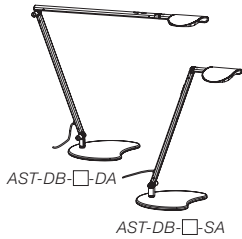

TASK LIGHTING
ASTRA™

High CRI and warm temperature for bright natural light.