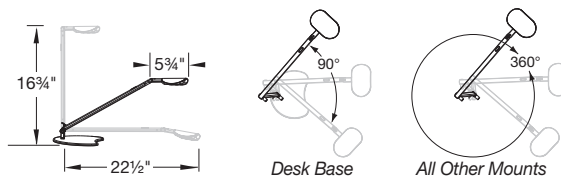

Photometrics:

Source at 15"

Inches	9	6	3	0	3	6	9
9	35	56	70	71	59	35	14
6	62	91	106	106	90	62	27
3	74	107	124	127	106	77	38
0	77	110	131	132	118	80	40
3	68	99	119	118	99	68	30
6	42	67	85	84	64	40	15
9	15	25	35	35	25	12	5

Model # tested: AST-DB, average illuminance 69 footcandles

Specifications:
Horizontal and vertical reach

Fixture rotation

Occupancy Sensor

Configuration	Occupancy Sensor	Mounting	Model #-Color ⁽¹⁾	Weight
Single Arm	Not Incl.	Desk Base	AST-DB-□-SA	6
		C-Clamp	AST-CC-□-SA	3
		Two Piece Clamp	AST-TC-□-SA	3
		Secure Grommet	AST-SG-□-SA	3
		Sierra Tool Bar ⁽²⁾	AST-P1-□-SA	3
		Slat Wall	AST-SW-□-SA	3
		Wall Mount	AST-WM-□-SA	3
		Panel Adaptor-Narrow ⁽³⁾	AST-P2-□-SA	3
		Panel Adaptor-Wide ⁽⁴⁾	AST-P3-□-SA	3
		Panel Adaptor-Deep ⁽⁵⁾	AST-P4-□-SA	3
Included		Desk Base	AST-DB-□-SA-OCC	6
		C-Clamp	AST-CC-□-SA-OCC	3
		Two Piece Clamp	AST-TC-□-SA-OCC	3
		Secure Grommet	AST-SG-□-SA-OCC	3
		Sierra Tool Bar ⁽²⁾	AST-P1-□-SA-OCC	3
		Slat Wall	AST-SW-□-SA-OCC	3
		Wall Mount	AST-WM-□-SA-OCC	3
		Panel Adaptor-Narrow ⁽³⁾	AST-P2-□-SA-OCC	3
		Panel Adaptor-Wide ⁽⁴⁾	AST-P3-□-SA-OCC	3
		Panel Adaptor-Deep ⁽⁵⁾	AST-P4-□-SA-OCC	3
Dual Arm	Not Incl.	Desk Base	AST-DB-□-DA	7
		C-Clamp	AST-CC-□-DA	4
		Two Piece Clamp	AST-TC-□-DA	4
		Secure Grommet	AST-SG-□-DA	4
		Sierra Tool Bar ⁽²⁾	AST-P1-□-DA	4
		Slat Wall	AST-SW-□-DA	4
		Wall Mount	AST-WM-□-DA	4
		Panel Adaptor-Narrow ⁽³⁾	AST-P2-□-DA	4
		Panel Adaptor-Wide ⁽⁴⁾	AST-P3-□-DA	4
		Panel Adaptor-Deep ⁽⁵⁾	AST-P4-□-DA	4
Included		Desk Base	AST-DB-□-DA-OCC	7
		C-Clamp	AST-CC-□-DA-OCC	4
		Two Piece Clamp	AST-TC-□-DA-OCC	4
		Secure Grommet	AST-SG-□-DA-OCC	4
		Sierra Tool Bar ⁽²⁾	AST-P1-□-DA-OCC	4
		Slat Wall	AST-SW-□-DA-OCC	4
		Wall Mount	AST-WM-□-DA-OCC	4
		Panel Adaptor-Narrow ⁽³⁾	AST-P2-□-DA-OCC	4
		Panel Adaptor-Wide ⁽⁴⁾	AST-P3-□-DA-OCC	4
		Panel Adaptor-Deep ⁽⁵⁾	AST-P4-□-DA-OCC	4