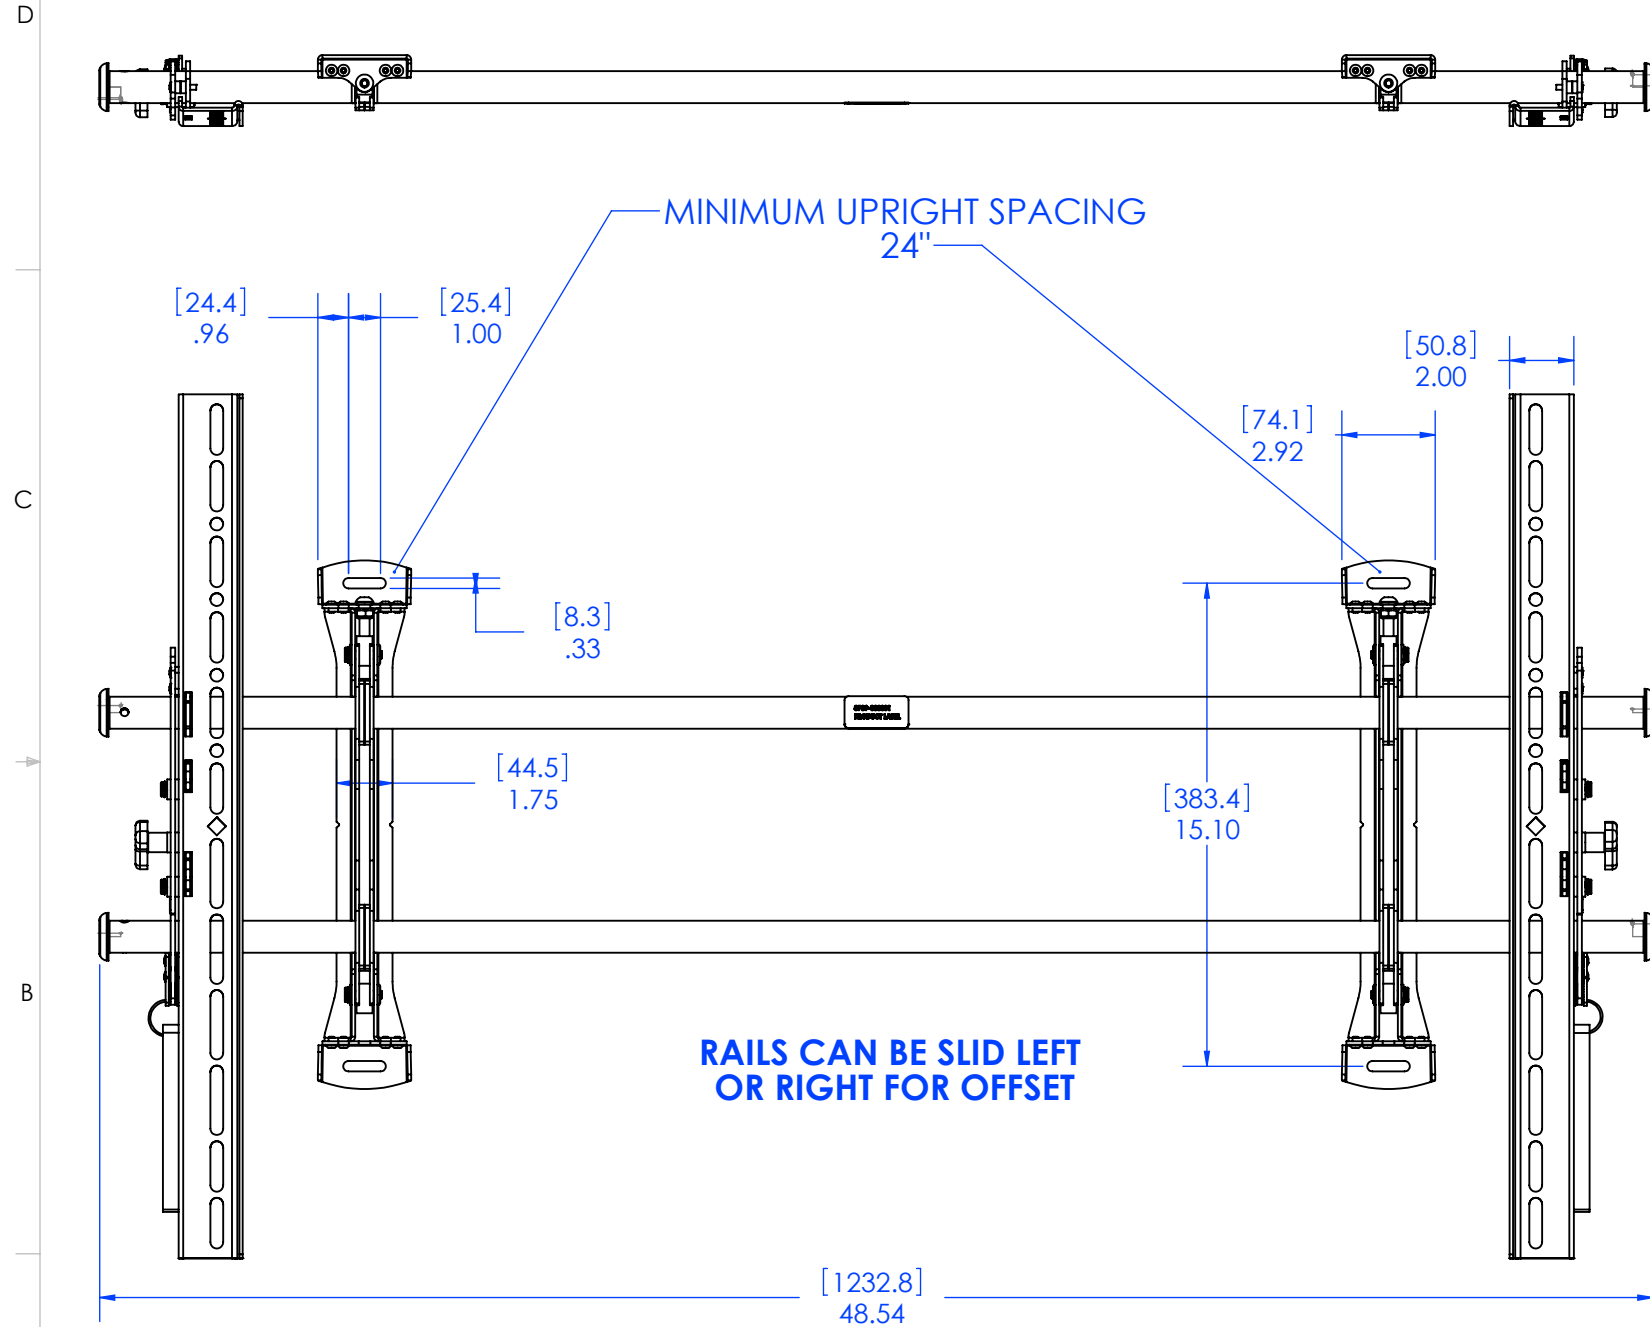

**MAX MOUNTING PATTERN IS 44.7" (1135.4 mm) WITHOUT REVERSING UPRIGHTS  
WITH REVERSING THE UPRIGHTS  
MAX MOUNTING PATTERN IS 49.2" (1249.7 mm)**

**CHIEF MANUFACTURING INC.  
MOUNT ORDER NUMBER IS XTMU OR XTMXXX  
PHONE: 1-800-582-6480**