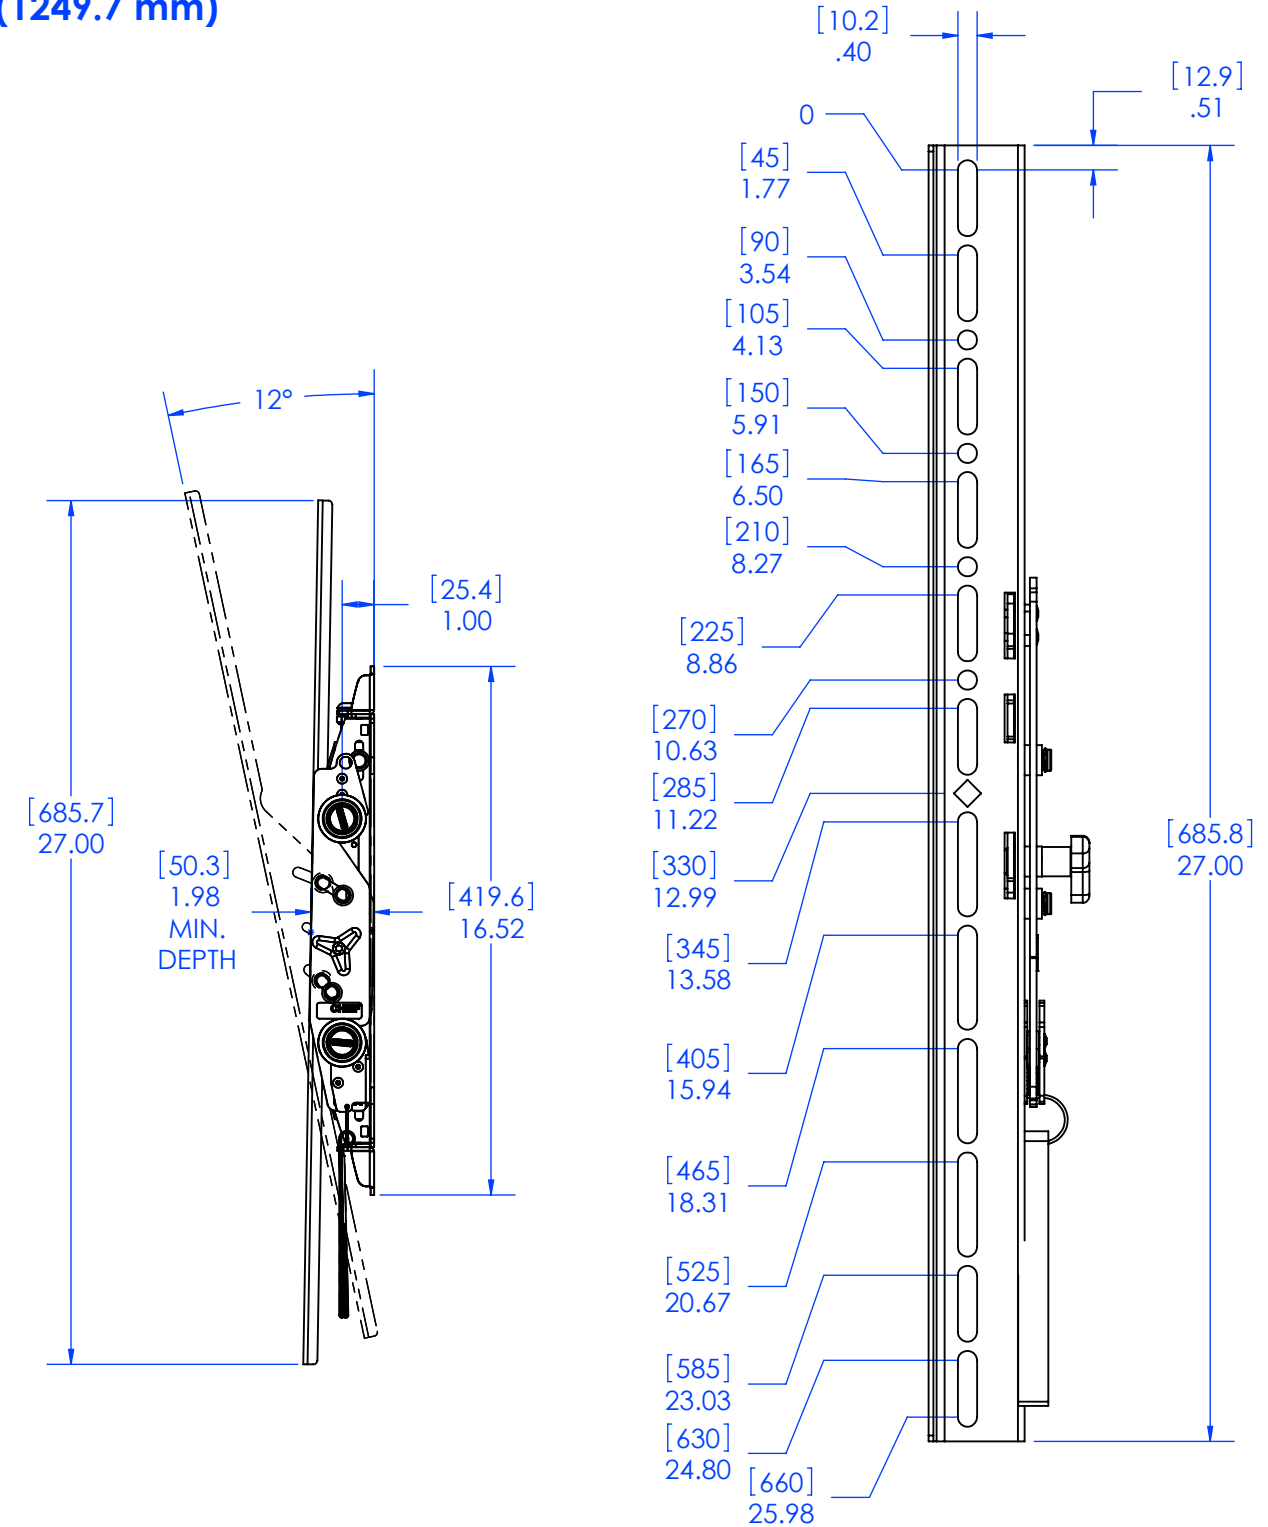

**MAX MOUNTING PATTERN IS 44.7" (1135.4 mm) WITHOUT REVERSING UPRIGHTS  
WITH REVERSING THE UPRIGHTS  
MAX MOUNTING PATTERN IS 49.2" (1249.7 mm)**

**CHIEF MANUFACTURING INC.  
MOUNT ORDER NUMBER IS XTMU OR XTMXXX  
PHONE: 1-800-582-6480**

**THE INFORMATION AND DESIGNS CONTAINED  
IN THIS DRAWING ARE CONFIDENTIAL AND THE  
PROPRIETARY PROPERTY OF CHIEF MFG., INC.  
NEITHER THIS DESIGN NOR ANY INFORMATION  
CONTAINED IN THIS DRAWING MAY BE  
REPRODUCED OR DISCLOSED TO OTHERS  
WITHOUT THE EXPRESS WRITTEN CONSENT OF  
CHIEF MFG., INC.**

**CHIEF** MANUFACTURING, INC.  
8401 EAGLE CREEK PKWY STE. 700, SAVAGE, MN 55378  
1.800.582.6480 \* FAX 1.877.894.6918

TITLE  
**XTMU AND  
XTMXXX**