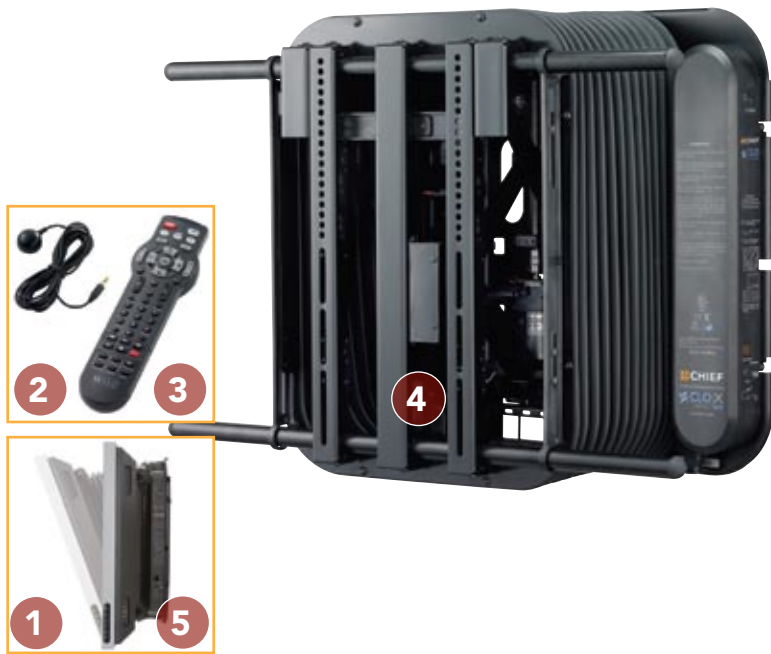

AUTOMATED MOUNTS CM7W12U □ 37 - 63" SWING ARM

FEATURES

- 1 ULTIMATE FLEXIBILITY**
Extends up to 12" (305 mm), tilts +7°/-20° and swivels up to 28° for maximum range of motion.
- 2 PRESET POSITIONS**
Two preset buttons on remote to program favorite viewing positions.
- 3 MULTIPLE CONTROL OPTIONS**
Control options include: RS232 interface, two programmable viewing options, and IR remote (included).
- 4 CABLE MANAGEMENT**
Hidden cable management and mechanism protected by decorative cover for finished look.
- 5 LOW PROFILE**
Collapses to 4.6" (305 mm), concealing mount behind the screen.

WHAT YOU NEED TO KNOW

MULTIPLE CONTROL OPTIONS

IR Remote or RS232

VOLTAGE OPTIONS

120V or 230V

FLEXIBLE ON-WALL INSTALLATION

SPECIFICATIONS

Extension	4.6-12" (117-305 mm)
Tilt	+7°, -20°
Swivel	Up to 28° left/right
Weight Capacity	180 lbs (81.6 kg)
Color	Black