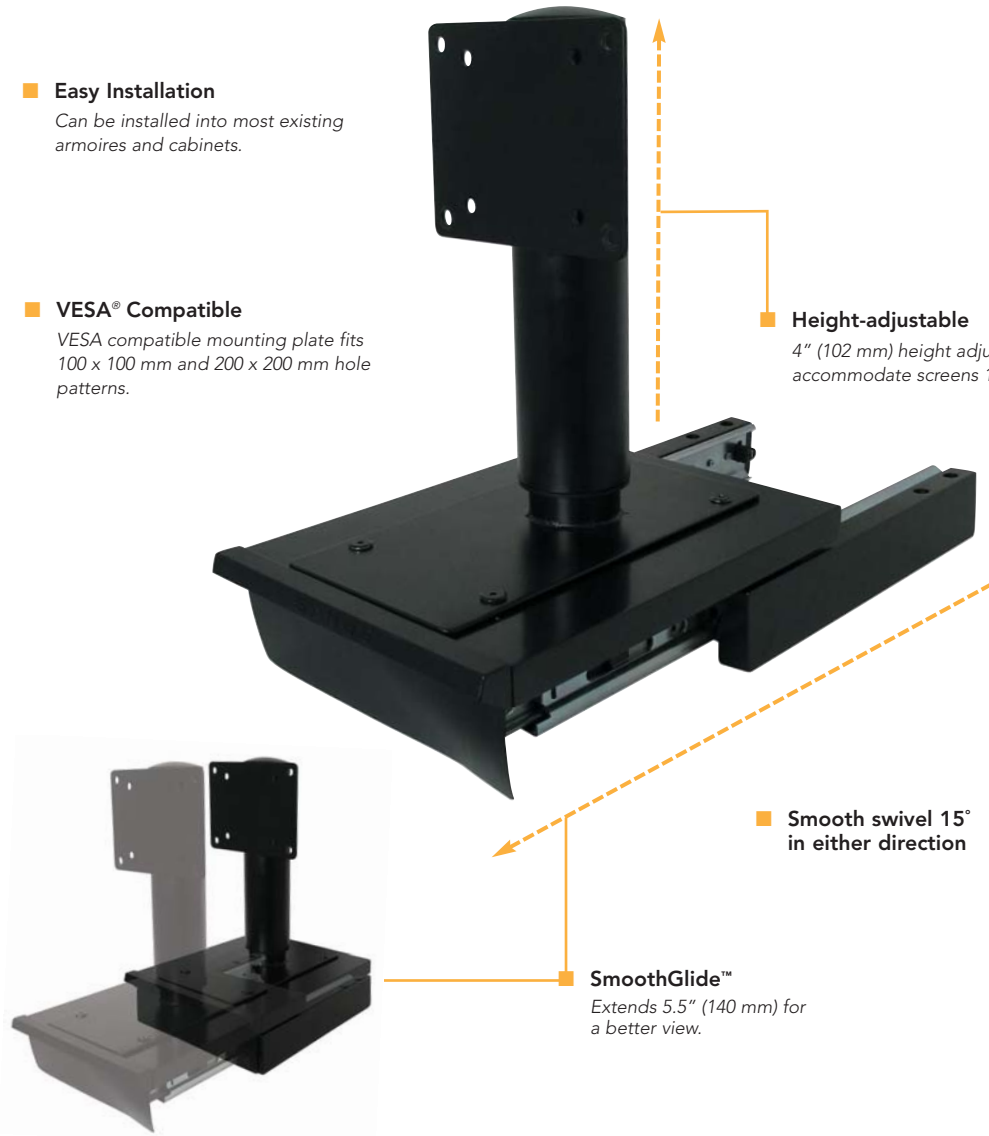

MEDIUM FLAT PANEL PULL-OUT MOUNT

CUSTOM OR UNIVERSAL

FAQ

1. What screen size is the MPO designed for?

A The MPO is designed for 26–45" medium flat panels up to 130 lbs (59 kg).

2. Is the MPO available as a universal solution?

NEW MPO™ PULL-OUT SWIVEL MOUNT

The Pull-Out Cabinet Mount is perfect for new or retrofit installations, and can be easily installed into most cabinets and armoires, ideal for hotel guestrooms!

Easy Installation

Can be installed into most existing armoires and cabinets.

VESA® Compatible

VESA compatible mounting plate fits 100 x 100 mm and 200 x 200 mm hole patterns.

Height-adjustable

4" (102 mm) height adjustment to accommodate screens 15–40."

Smooth swivel 15° in either direction

SmoothGlide™

Extends 5.5" (140 mm) for a better view.

SPECIFICATIONS

| | |
|------------|--------------------------|
| Dimensions | 17-21" x 10" x 14" |
| WxHxD | (432-533 x 254 x 356 mm) |
| Yaw | 15° L/R (30° total) |
| Extension | 5.5" (140 mm) |
| Color | Black |
| Weight | |
| Capacity | 130 lbs (59 kg) |