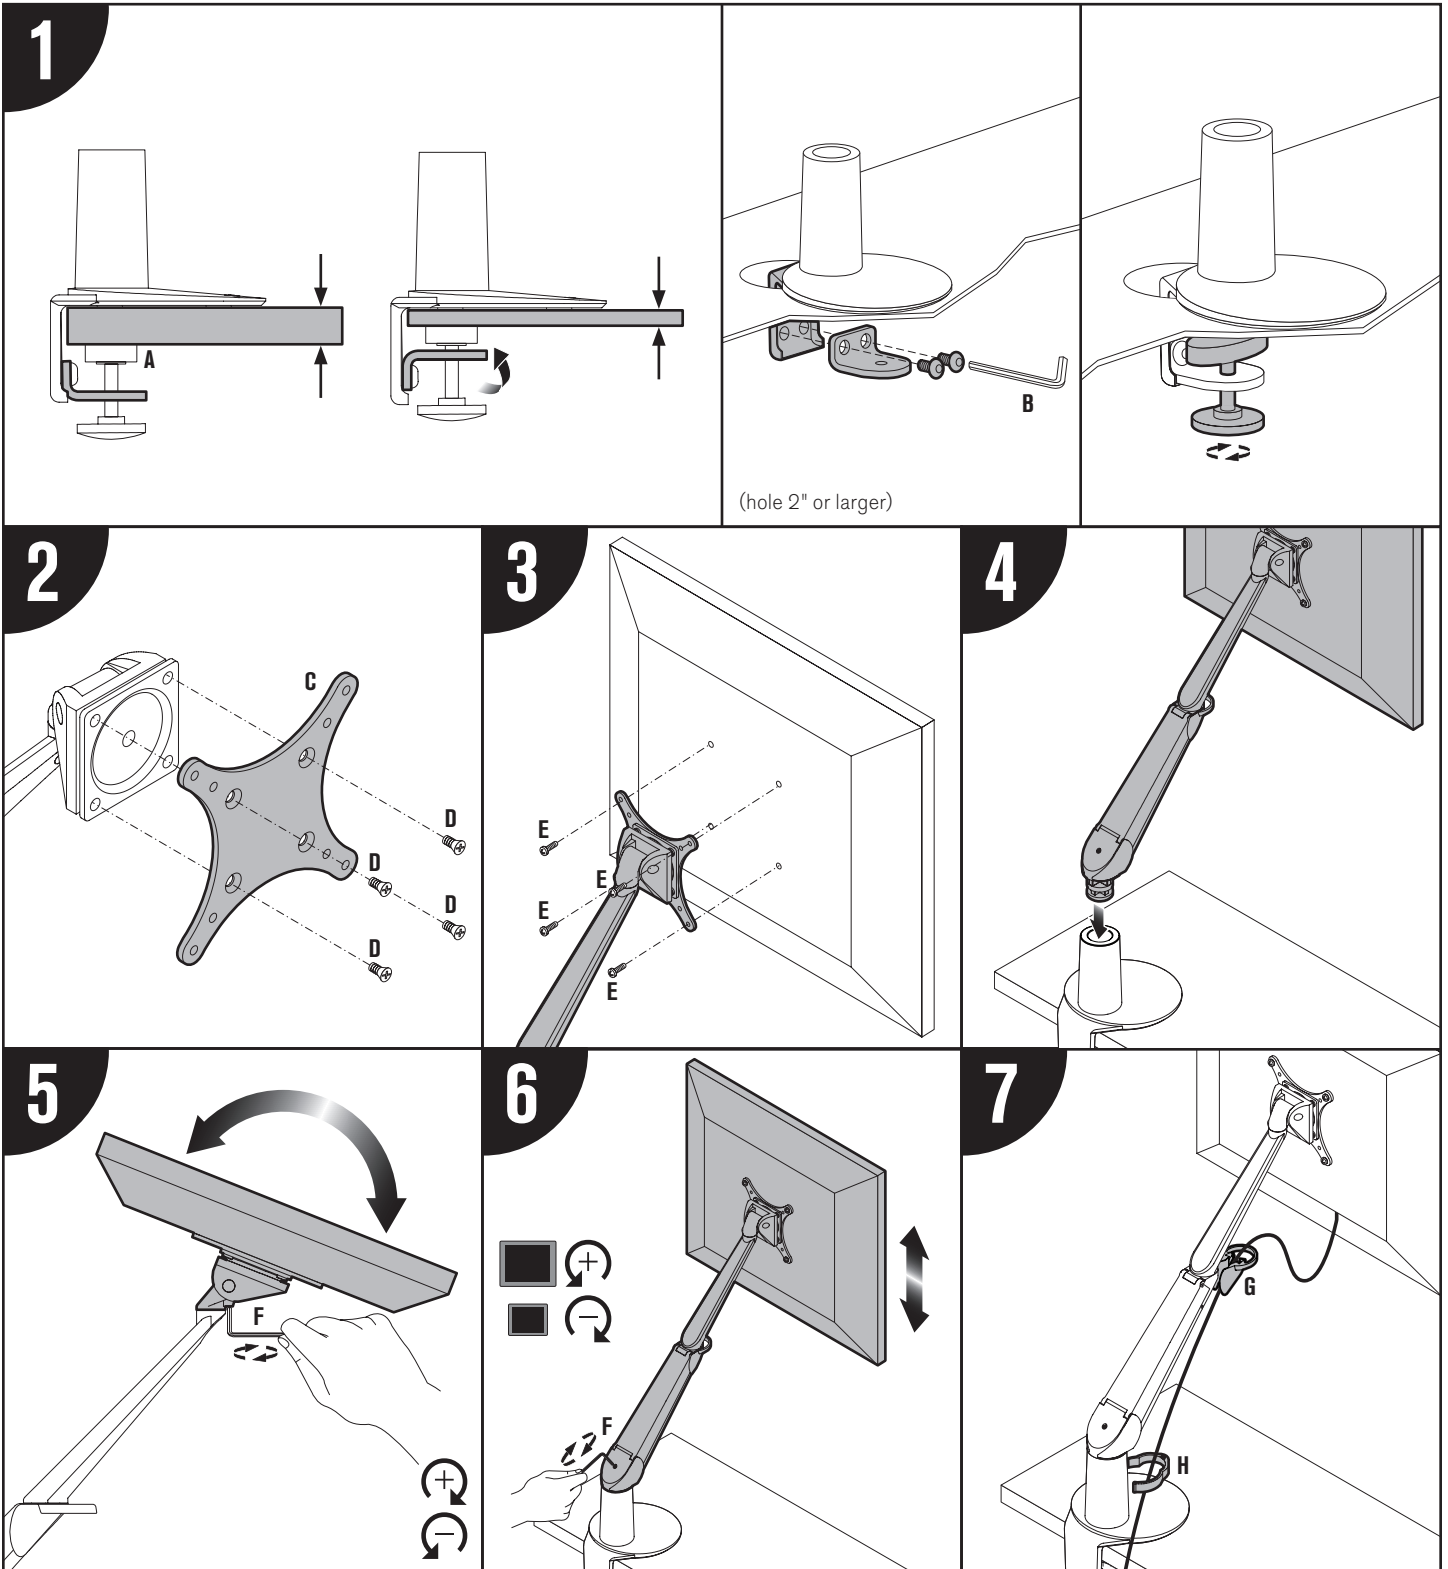

EVO[®] 5545 Installation Instructions

www.LCDarms.com | 800.524.2744

EVO[®] 5545 Parts List

www.LCDarms.com | 800.524.2744

ITEM	DESCRIPTION / PART NO.	QUANTITY
A 	FLEXmount Screw Plate 104753	1
B 	7/32" Allen Wrench 701127	1
C 	75mm and 100mm Starfish VESA Adapter Plate 105587	1
D 	10-32 x 3/8" Phillips Flat Head Screw 702281	1 (4-pack)
E 	M4-12 Phillips Pan Head Screw 702096	4
F 	3mm Allen Wrench 701313	1
G 	Cable Clip 105105	1
H 	Lower Cable Clip 104484	1