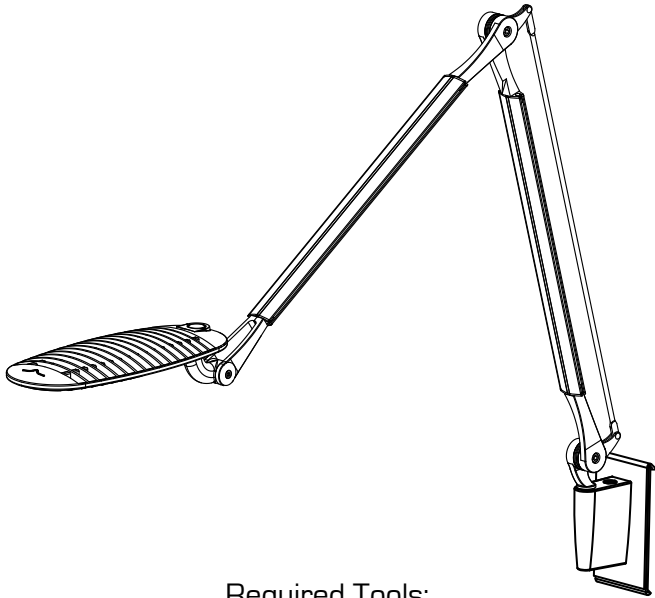

WLO1VM

Wave Light w/ Vertical Mount

Patent Pending

Required Tools:
3mm Allen Key

Wave Light

Turn screw counter-clockwise to open bracket. Turn screw clockwise to tighten bracket onto slatwall.

DISCLAIMER OF DAMAGES FOR IMPROPER USE. SpaceCo shall not be responsible for damage to its products, or injuries or damages caused by its products, resulting from improper installation, maintenance, unintended use or attempts to operate such products beyond their mechanical capacity, intentionally or otherwise, or by reason of unauthorized repair.