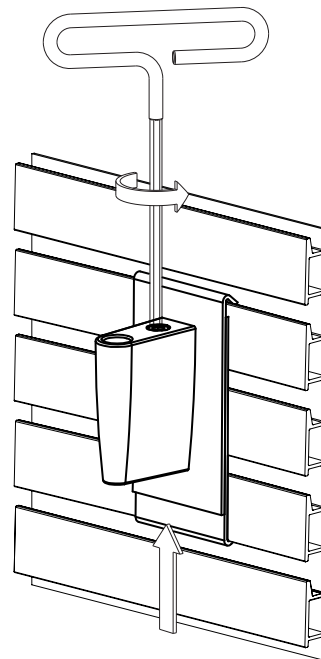

WLO1VM

Wave Light w/ Vertical Mount

Patent Pending

Required Tools:
3mm Allen Key

Wave Light

Turn screw counter-clockwise to open bracket. Turn screw clockwise to tighten bracket onto slatwall.

DISCLAIMER OF DAMAGES FOR IMPROPER USE. SpaceCo shall not be responsible for damage to its products, or injuries or damages caused by its products, resulting from improper installation, maintenance, unintended use or attempts to operate such products beyond their mechanical capacity, intentionally or otherwise, or by reason of unauthorized repair.