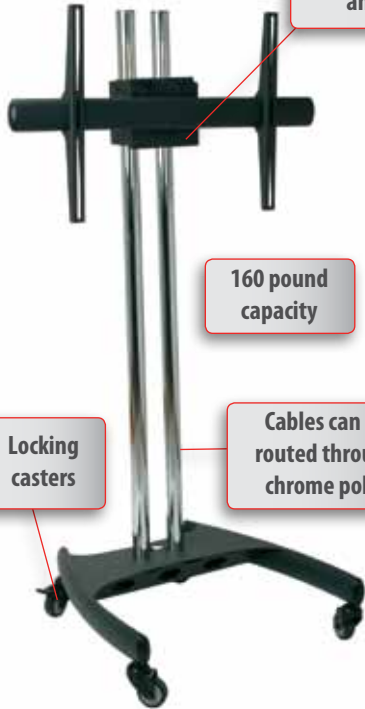

FLAT PANEL / LCD STANDS & MOUNTS

Shown With LXRTM Mount - Sold Separately

LXRTM mount rotates 360° and holds up to a 61" display. Tilts 35° up and 10° down.

160 pound capacity

Locking casters

Cables can be routed through chrome poles

LDDFS68 27¾"W x 28"D x 67"H 63 lbs.
LDDFS80 27¾"W x 28"D x 79"H 67 lbs.
LXRTM 37"W x 11½"D x 17½"H

LPSMS62CH-4 27"W x 23½"D x 65"H 82 lbs.

LPSMS62CH 27"W x 23½"D x 61½"H 77 lbs.

VESA 75 / 100
Will Hold Up To A 24"
LCD Monitor 25 lb. max.

LSCW50WMT mounts to wall

VESA 75 / 100
Will Hold Up To A 24"
LCD Monitor 25 lb. max.

Keyboard shelf, monitor mount and accessory shelves mount to any height on the aluminum mast.

LSCW60 26½"W base x 64"H 65 lbs.